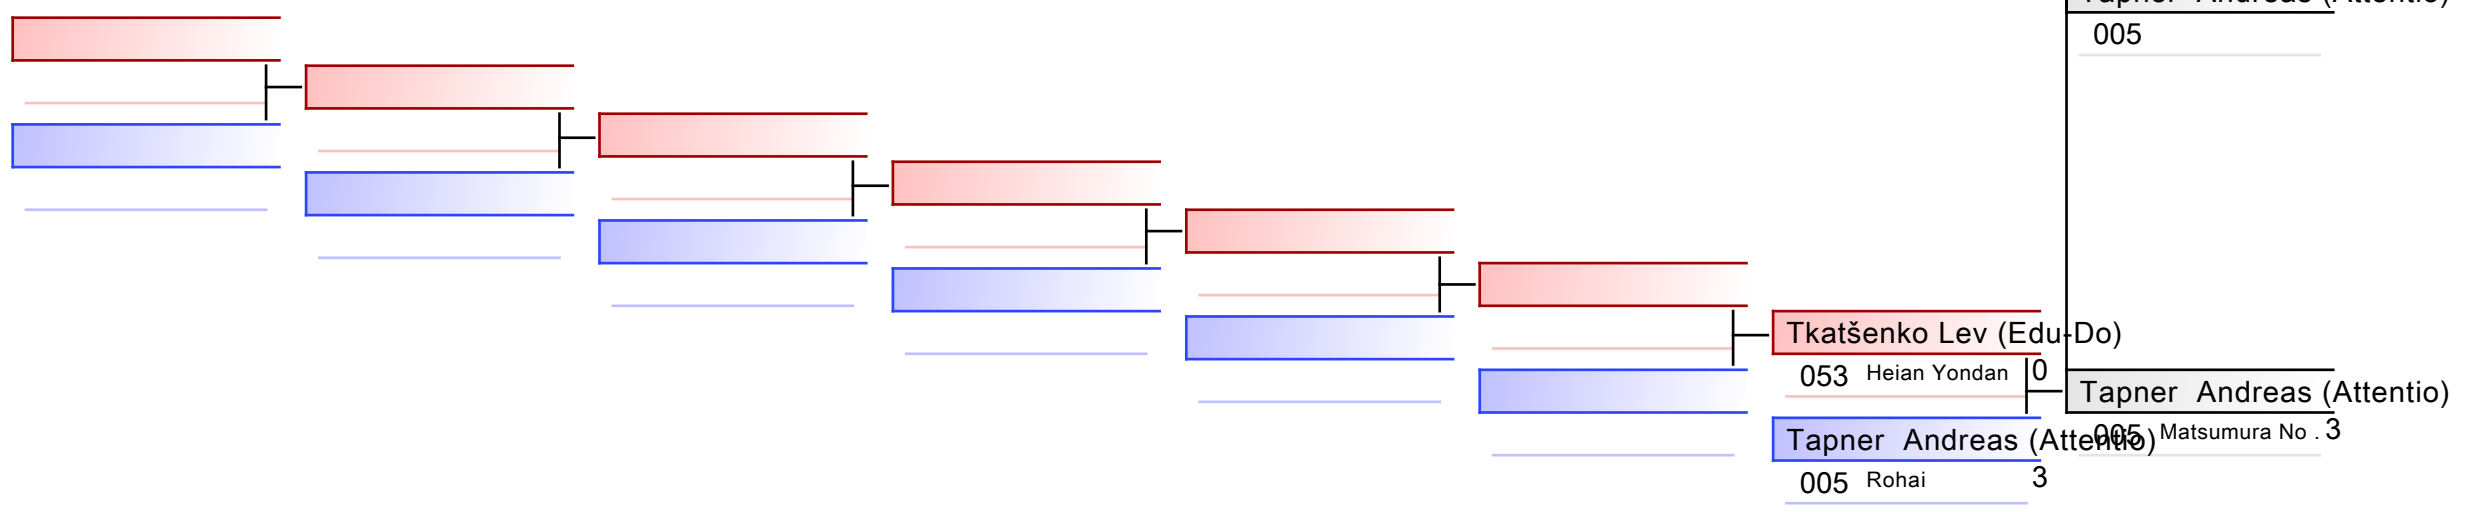

REPECHAGE: (1)