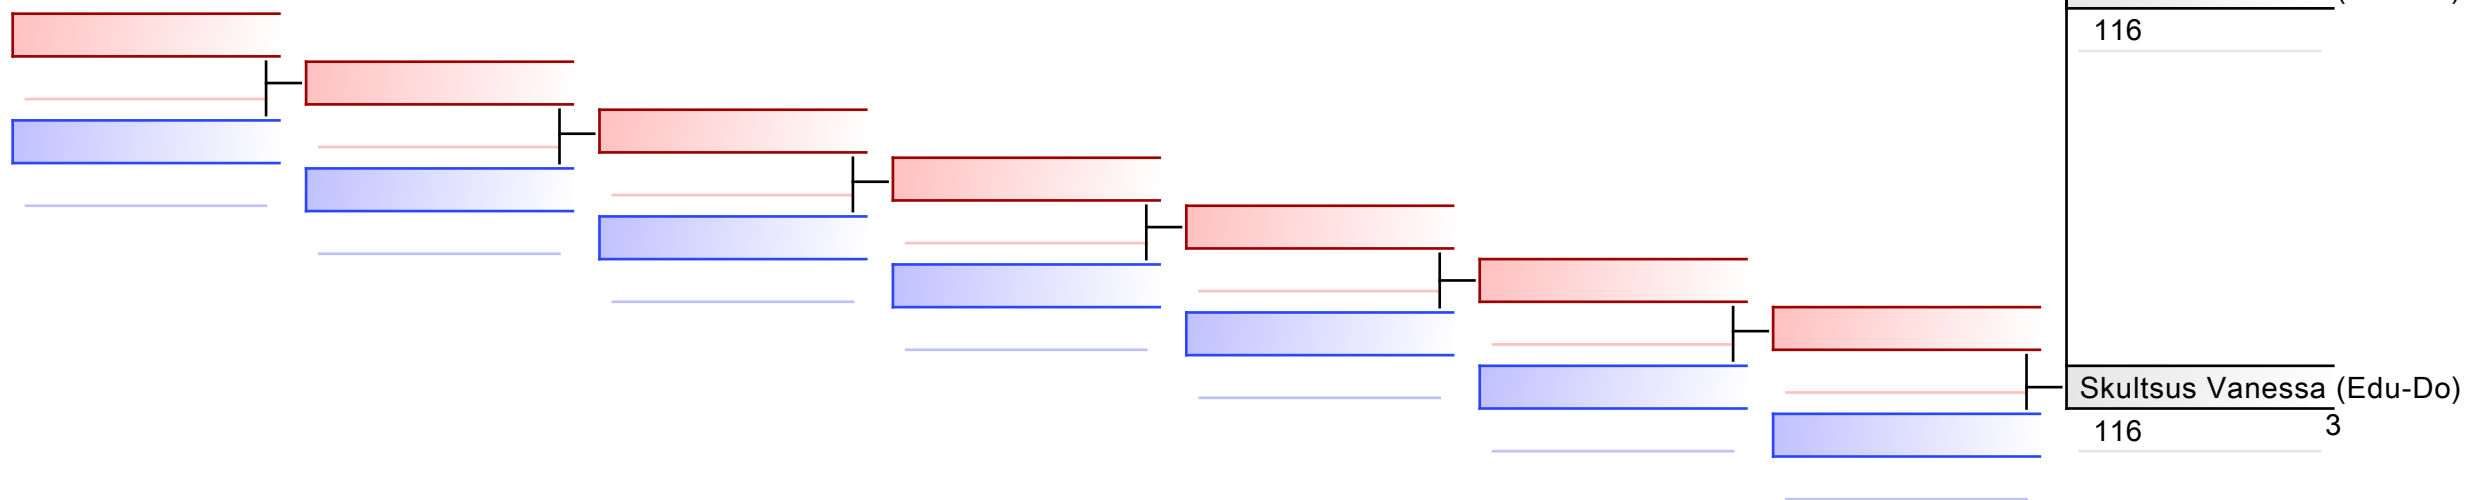

REPECHAGE: (1)

REPECHAGE: (1)

REPECHAGE: (1)

REPECHAGE: (1)

REPECHAGE: (1)

**Noodla Loore (Nüke)**  
100 Empi 0

**Laane Elis (Nüke)**  
095

**Laane Elis (Nüke)**  
095 Jiin 2