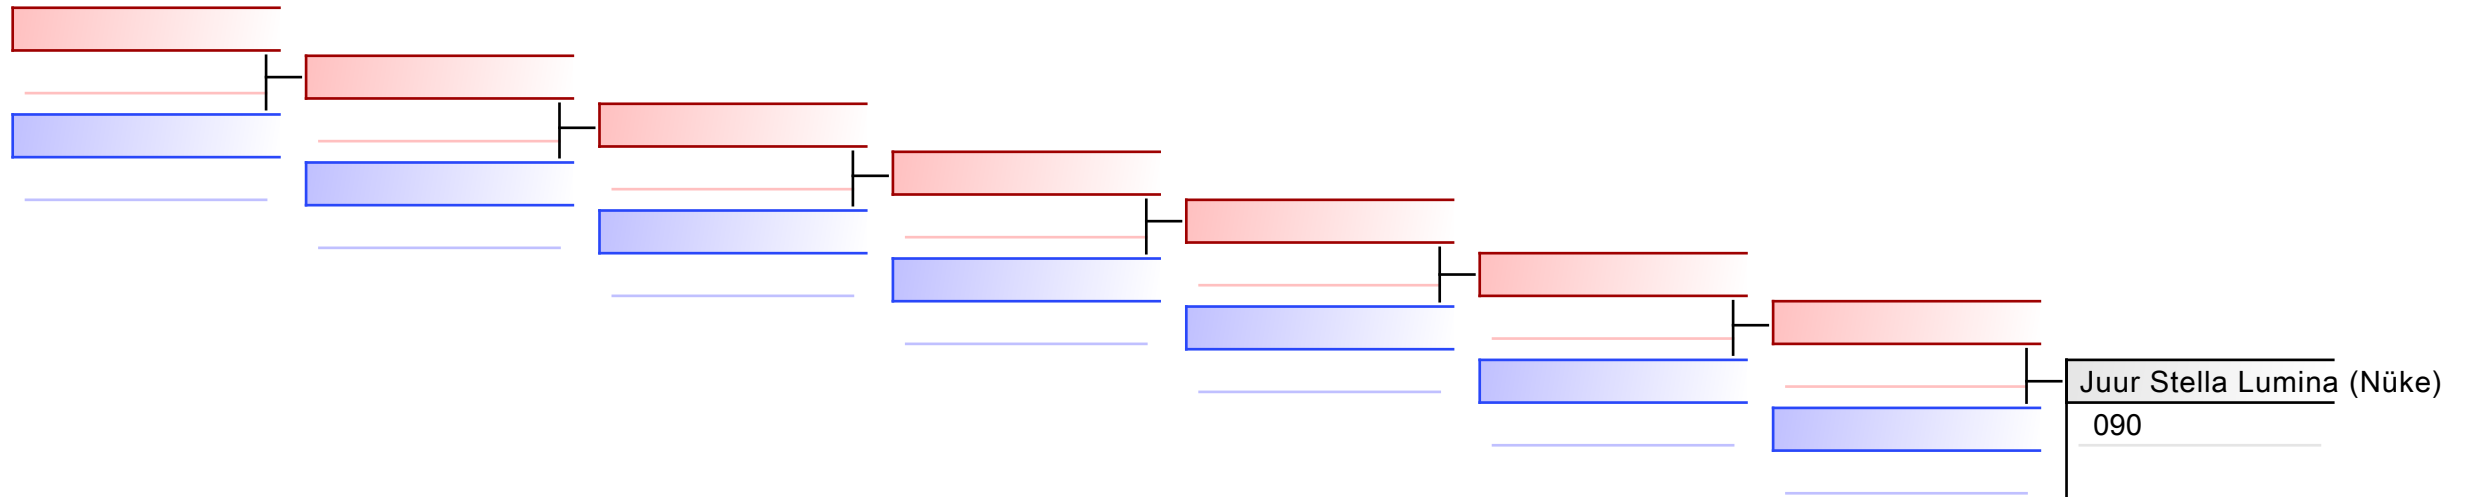

REPECHAGE: (1)

REPECHAGE: (1)

REPECHAGE: (1)

REPECHAGE: (1)

REPECHAGE: (1)

**Noodla Loore (Nüke)**  
100 Empi 0

**Laane Elis (Nüke)**  
095

**Laane Elis (Nüke)**  
095 Jiin 2