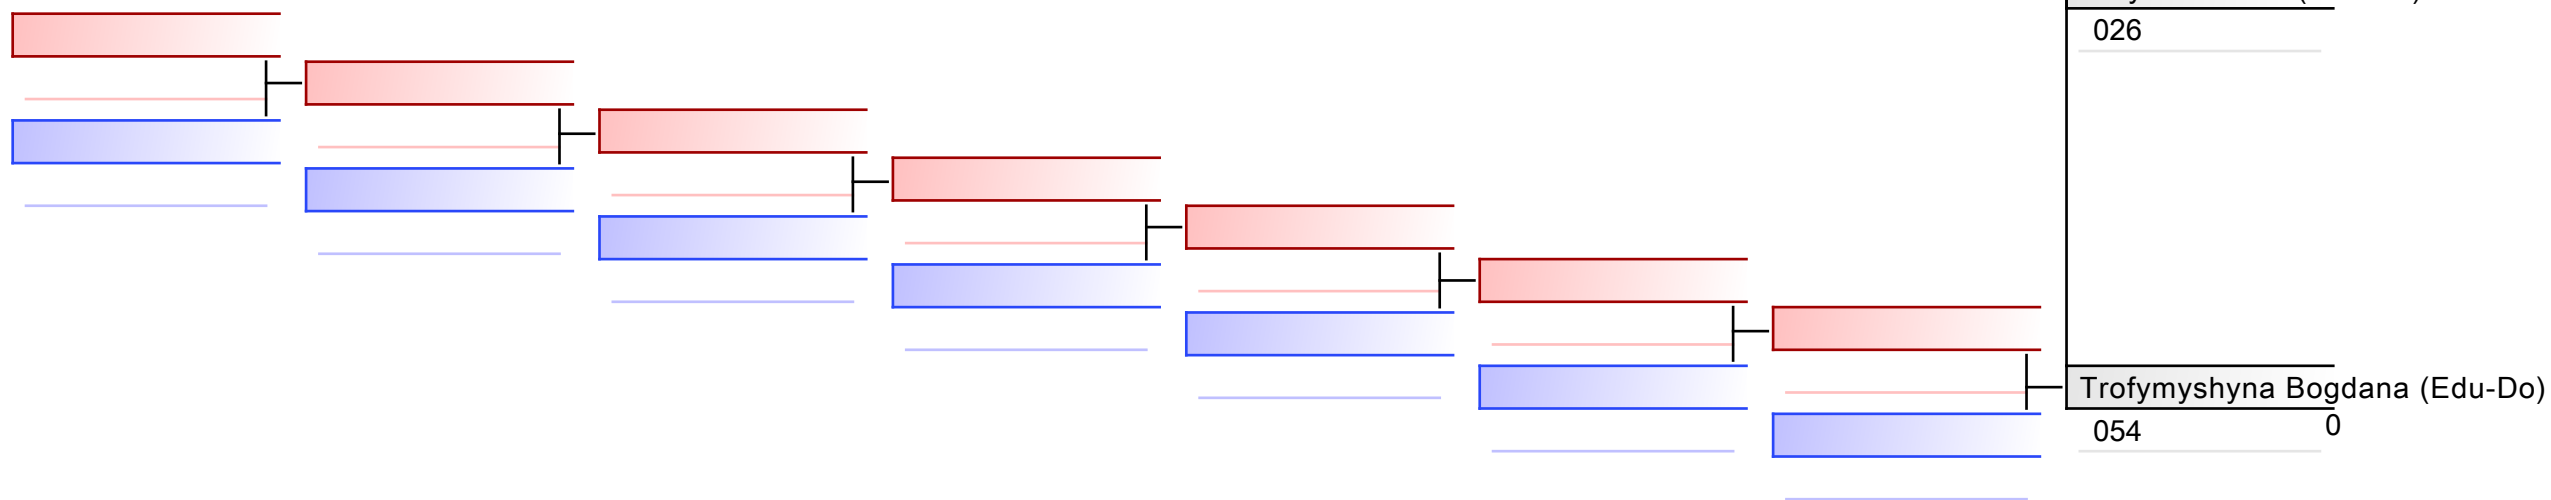

REPECHAGE: (1)

REPECHAGE: (1)

REPECHAGE: (1)

REPECHAGE: (1)

REPECHAGE: (1)

**Noodla Loore (Nüke)**  
100 Empi 0

**Laane Elis (Nüke)**  
095

**Laane Elis (Nüke)**  
095 Jiin 2