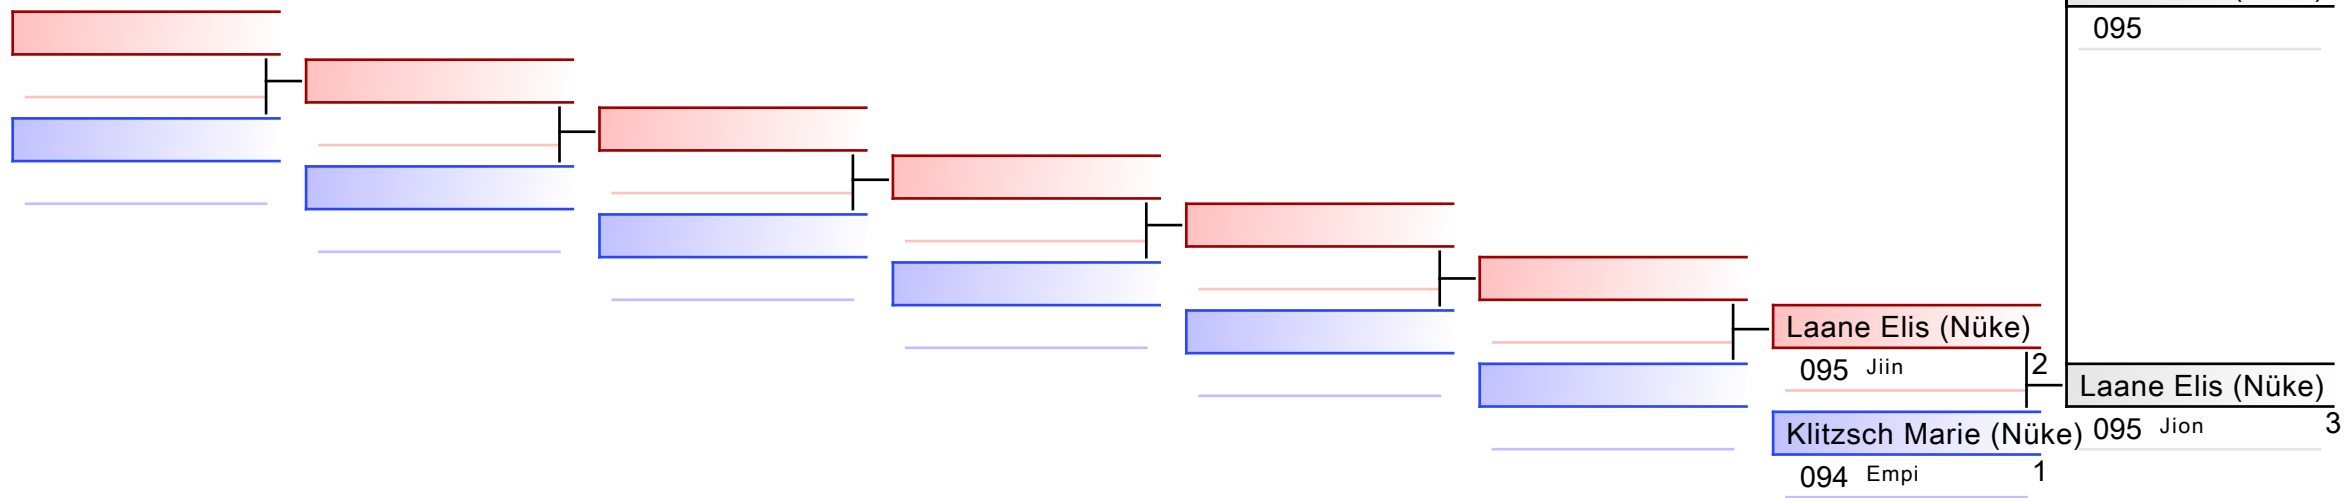

REPECHAGE: (1)

REPECHAGE: (1)

REPECHAGE: (1)

REPECHAGE: (1)

REPECHAGE: (1)

**Noodla Loore (Nüke)**  
100 Empi 0

**Laane Elis (Nüke)**  
095

**Laane Elis (Nüke)**  
095 Jiin 2