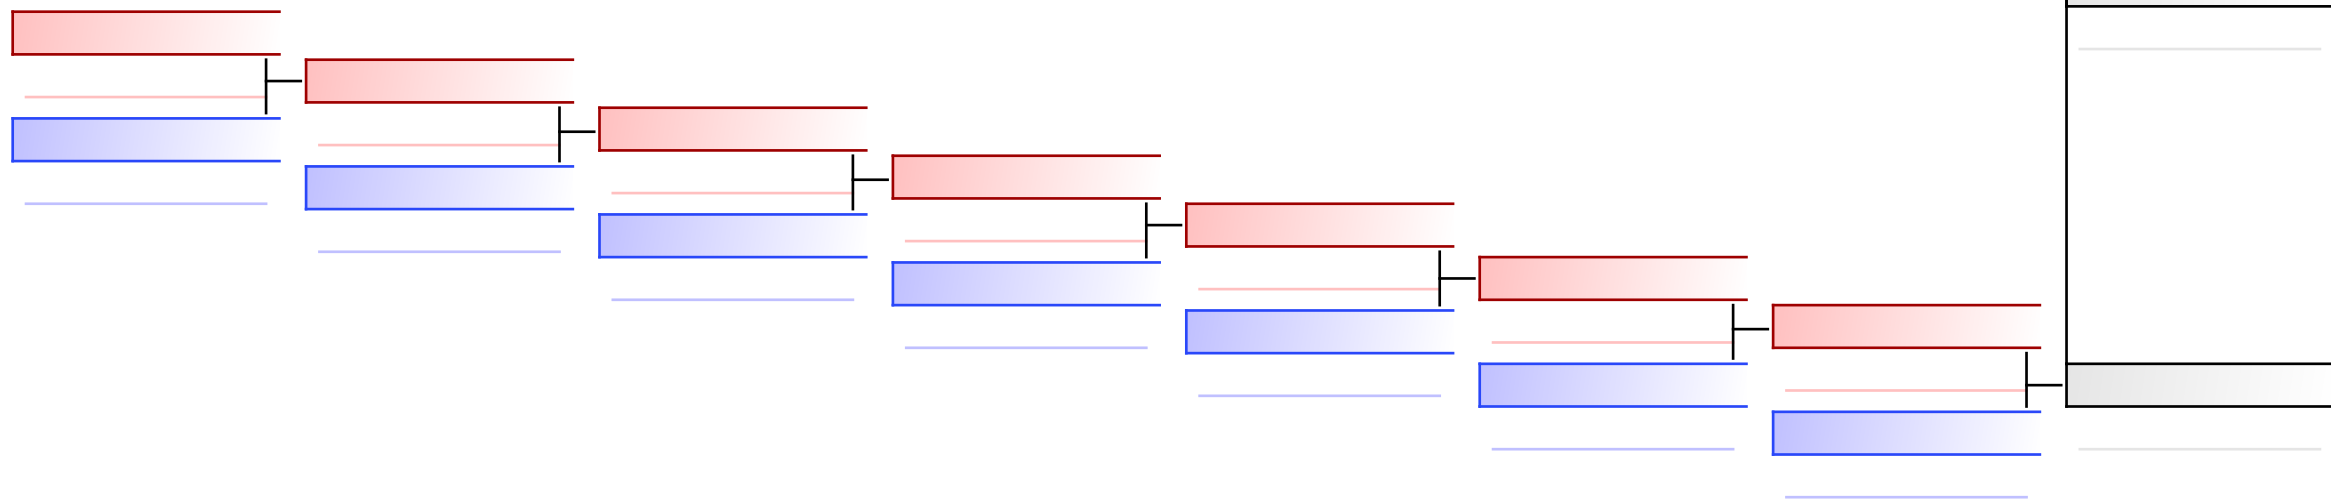

REPECHAGE: (1)

REPECHAGE: (1)

REPECHAGE: (1)

REPECHAGE: (1)

REPECHAGE: (1)

**Noodla Loore (Nüke)**  
100 Empi 0

**Laane Elis (Nüke)**  
095

**Laane Elis (Nüke)**  
095 Jiin 2