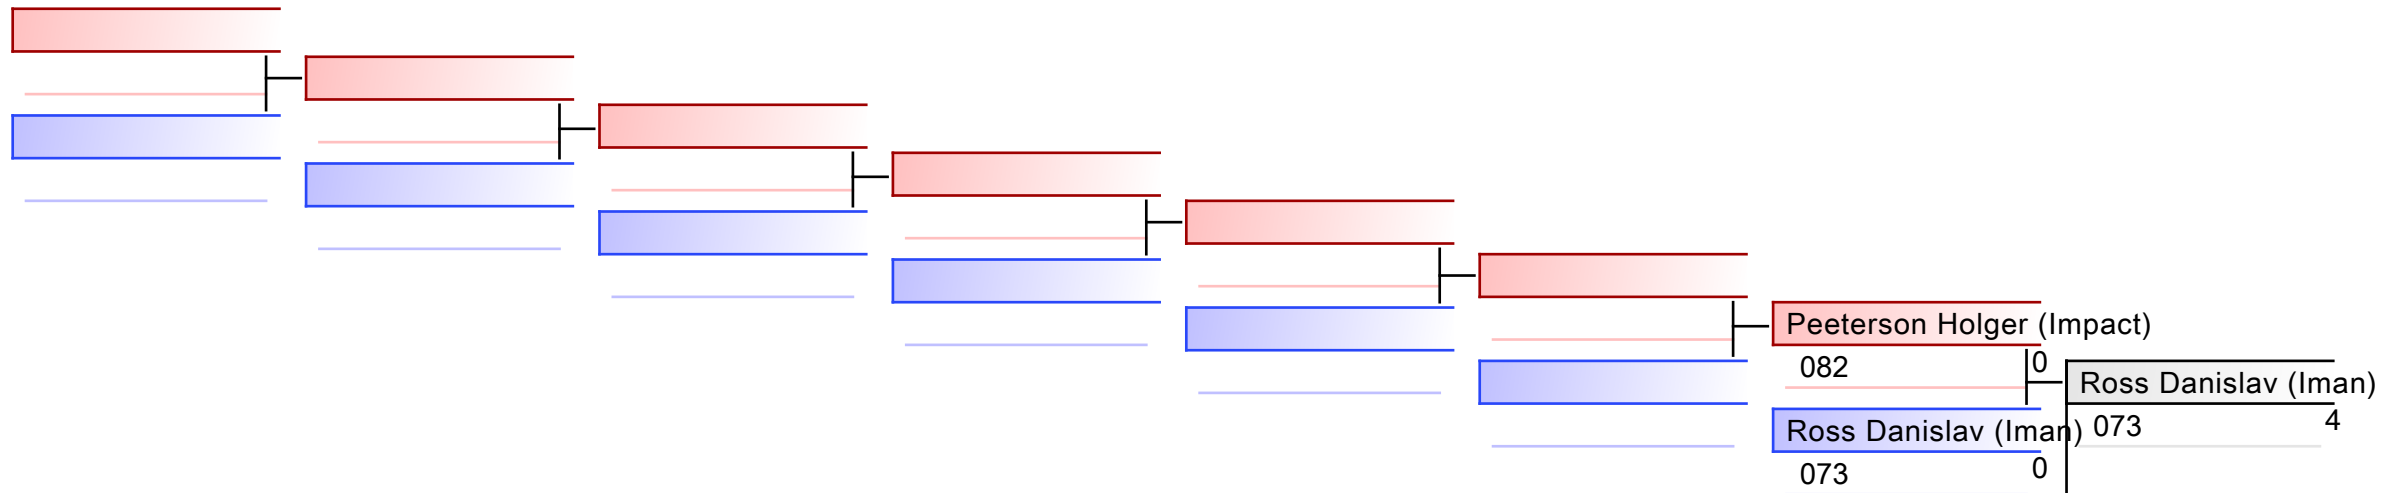

M U12 -40 kg

Tallinna MV 2024

2024-05-04

Tatami
2 13:00

Pool
1

(c)sportdata GmbH & Co KG 2000-2024 (2024-05-04 16:51) v 10.1.0 build 1 (2024-03-04 21:21 CET) License: Estonian Karate Federation EST (expire 2026-01-04)