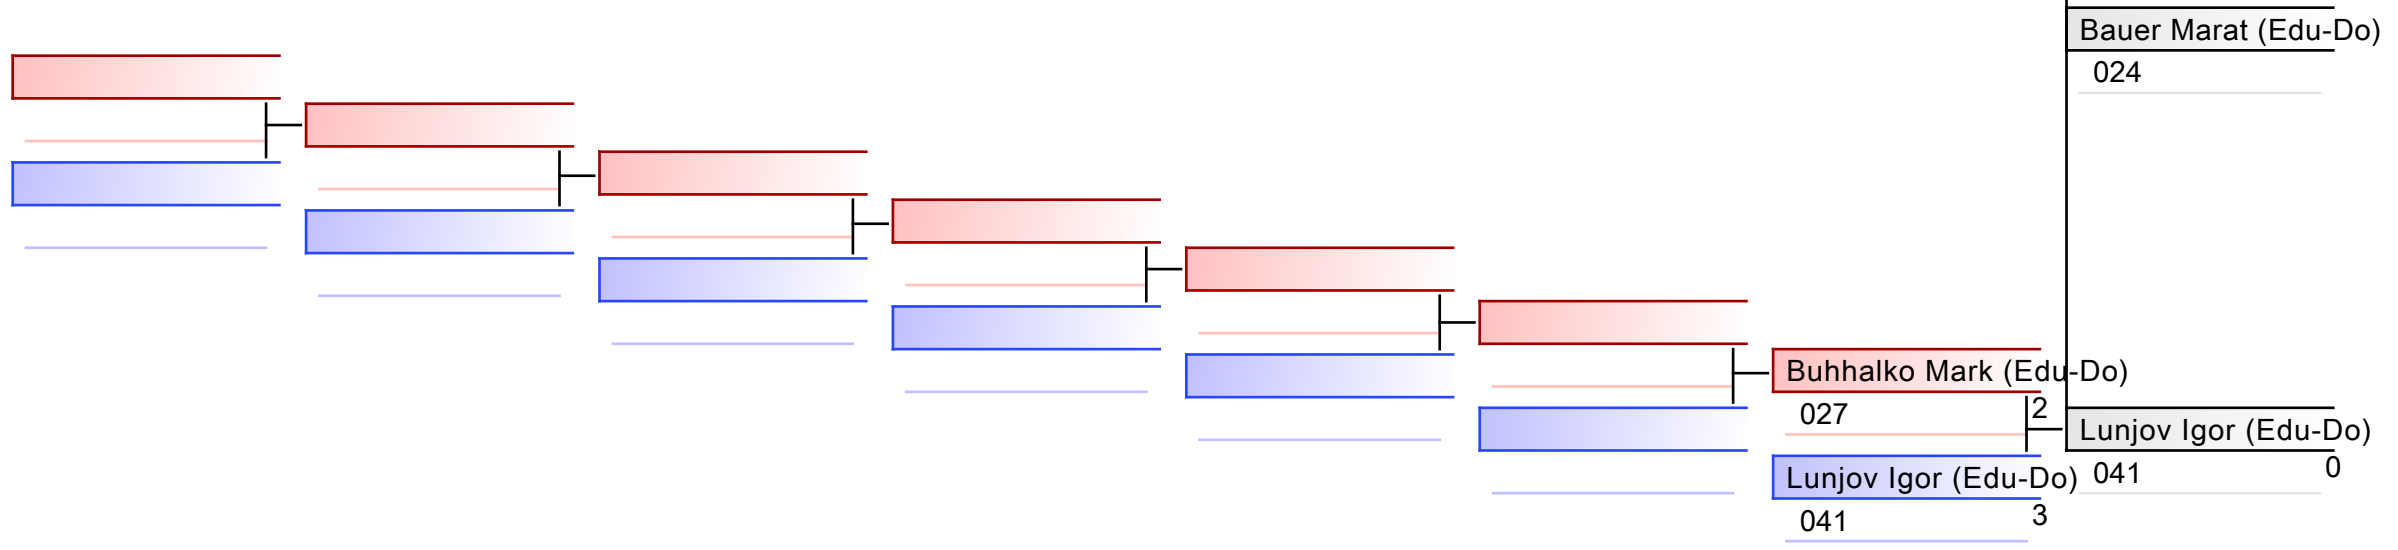

REPECHAGE: (1)