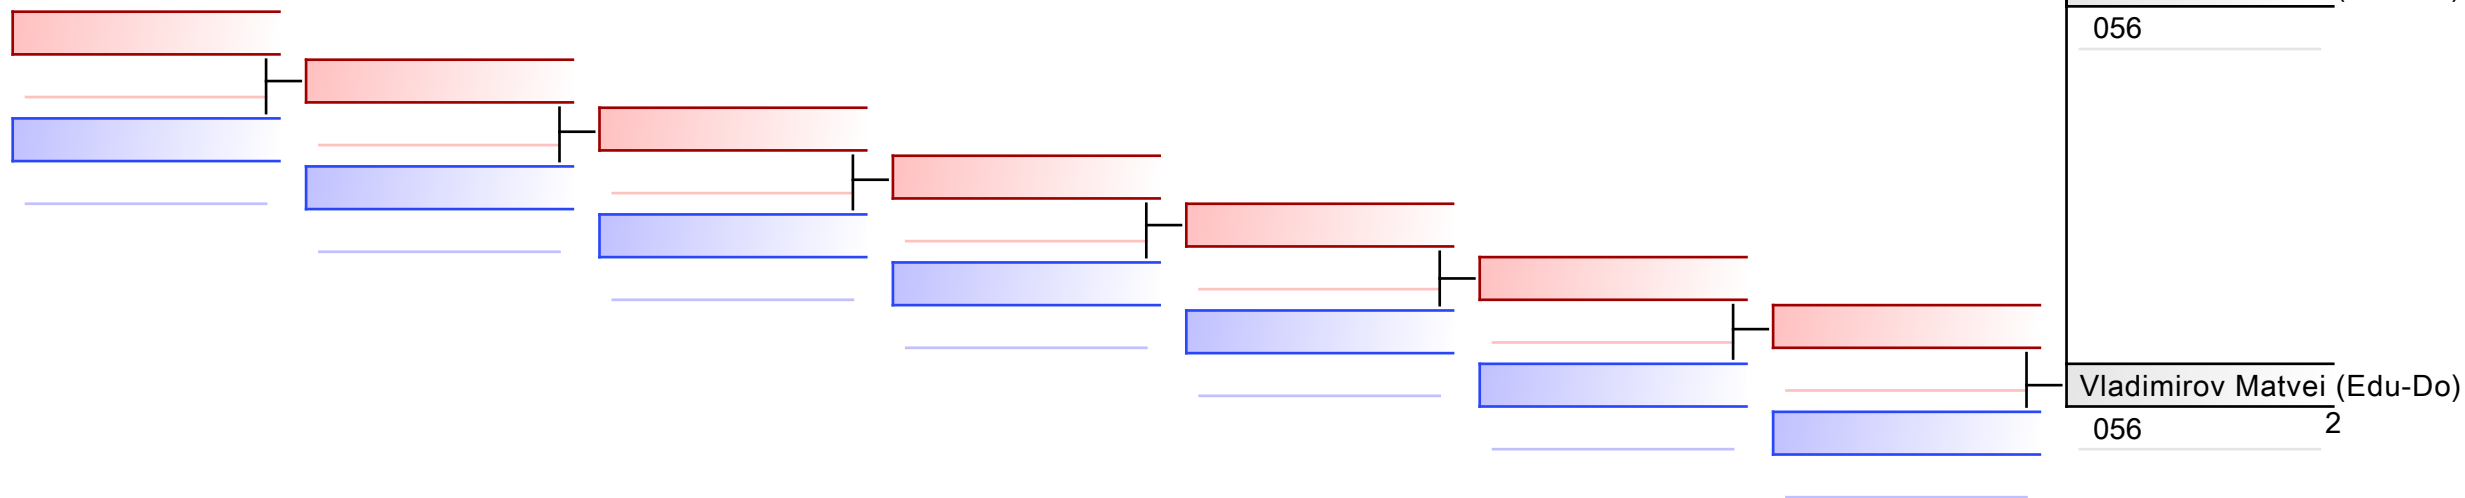

REPECHAGE: (1)