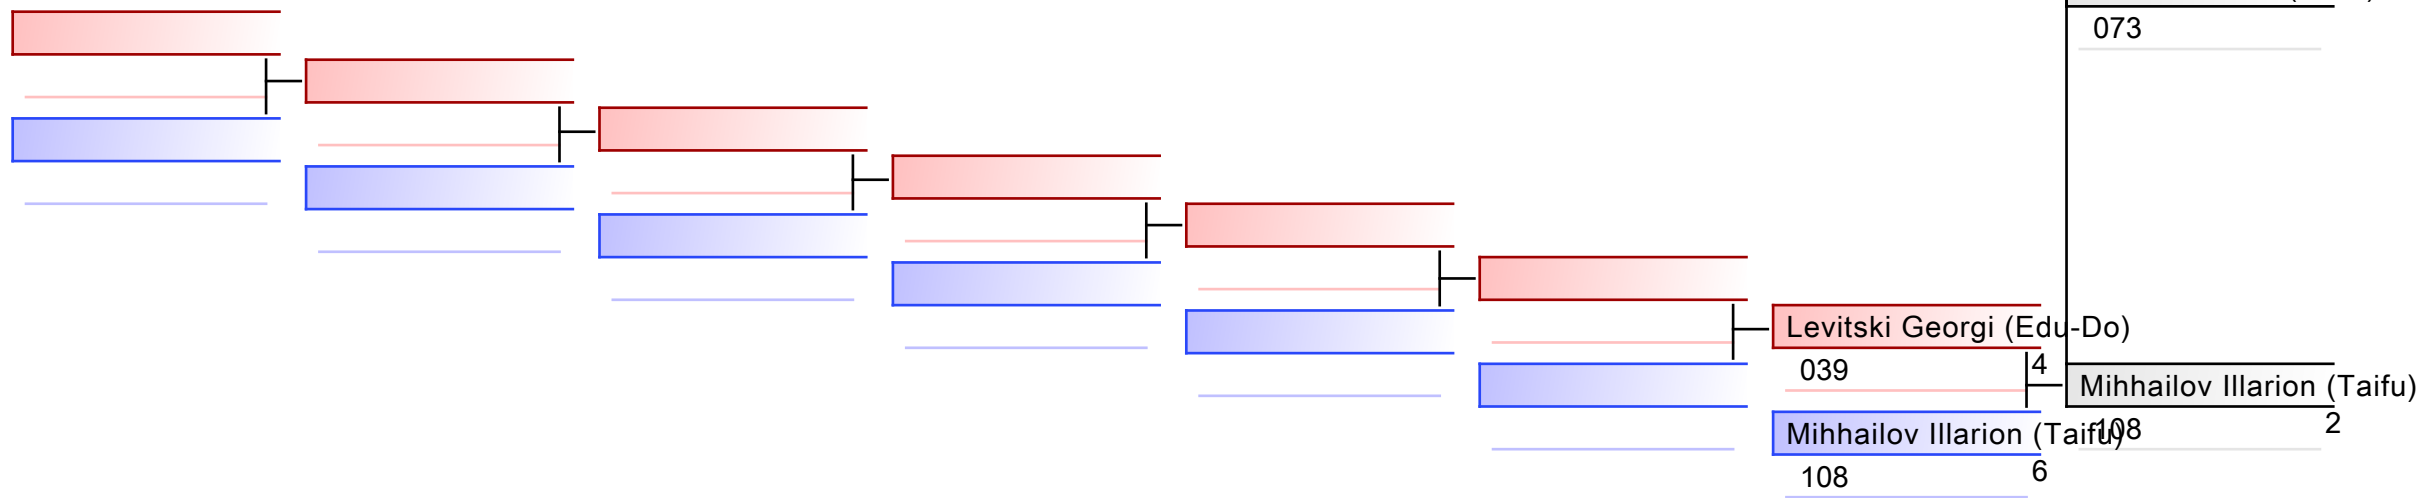

REPECHAGE: (1)