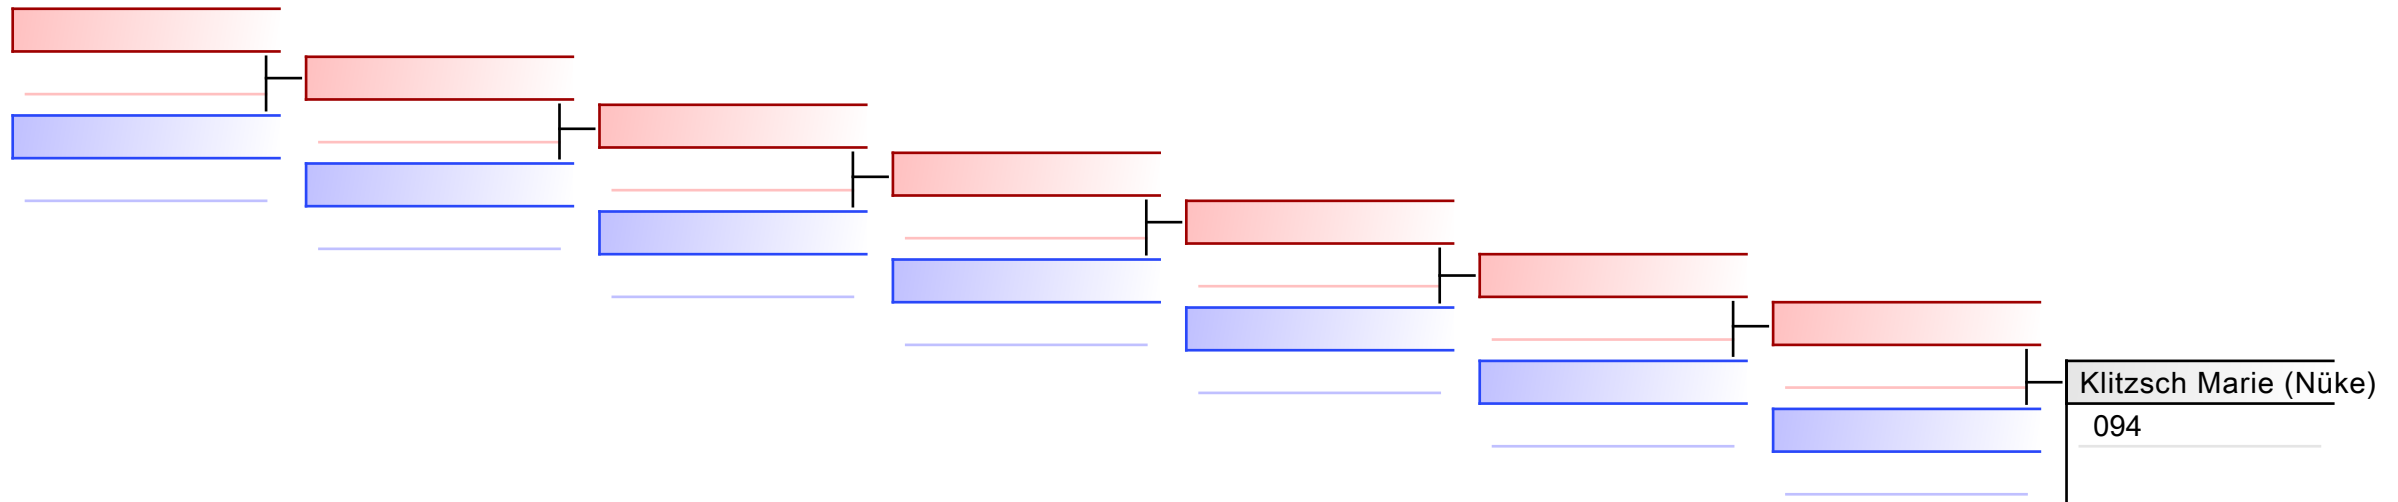

REPECHAGE: (1)

REPECHAGE: (1)

REPECHAGE: (1)

REPECHAGE: (1)

REPECHAGE: (1)

**Noodla Loore (Nüke)**  
100 Empi 0

**Laane Elis (Nüke)**  
095

**Laane Elis (Nüke)**  
095 Jiin 2