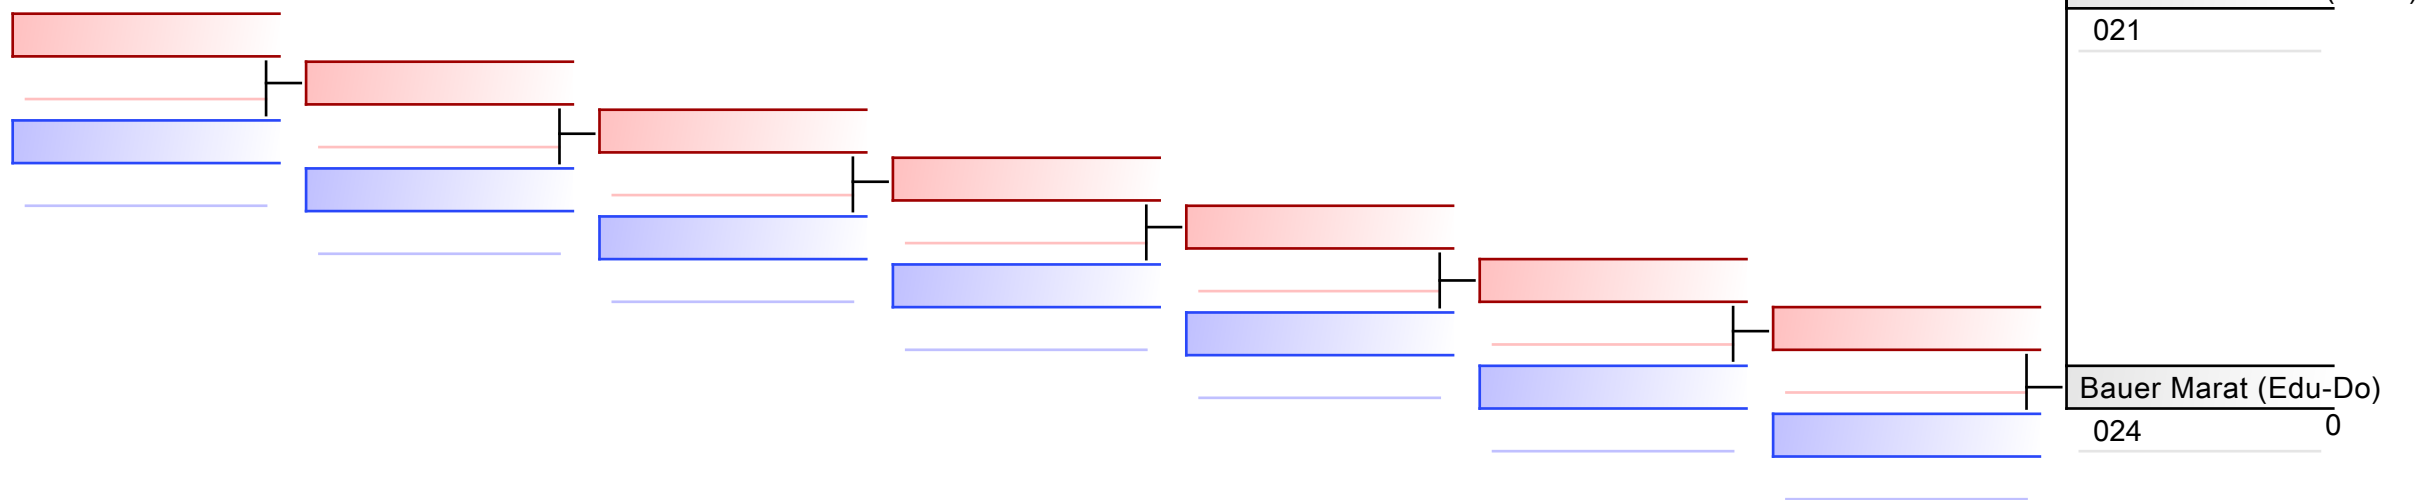

REPECHAGE: (1)