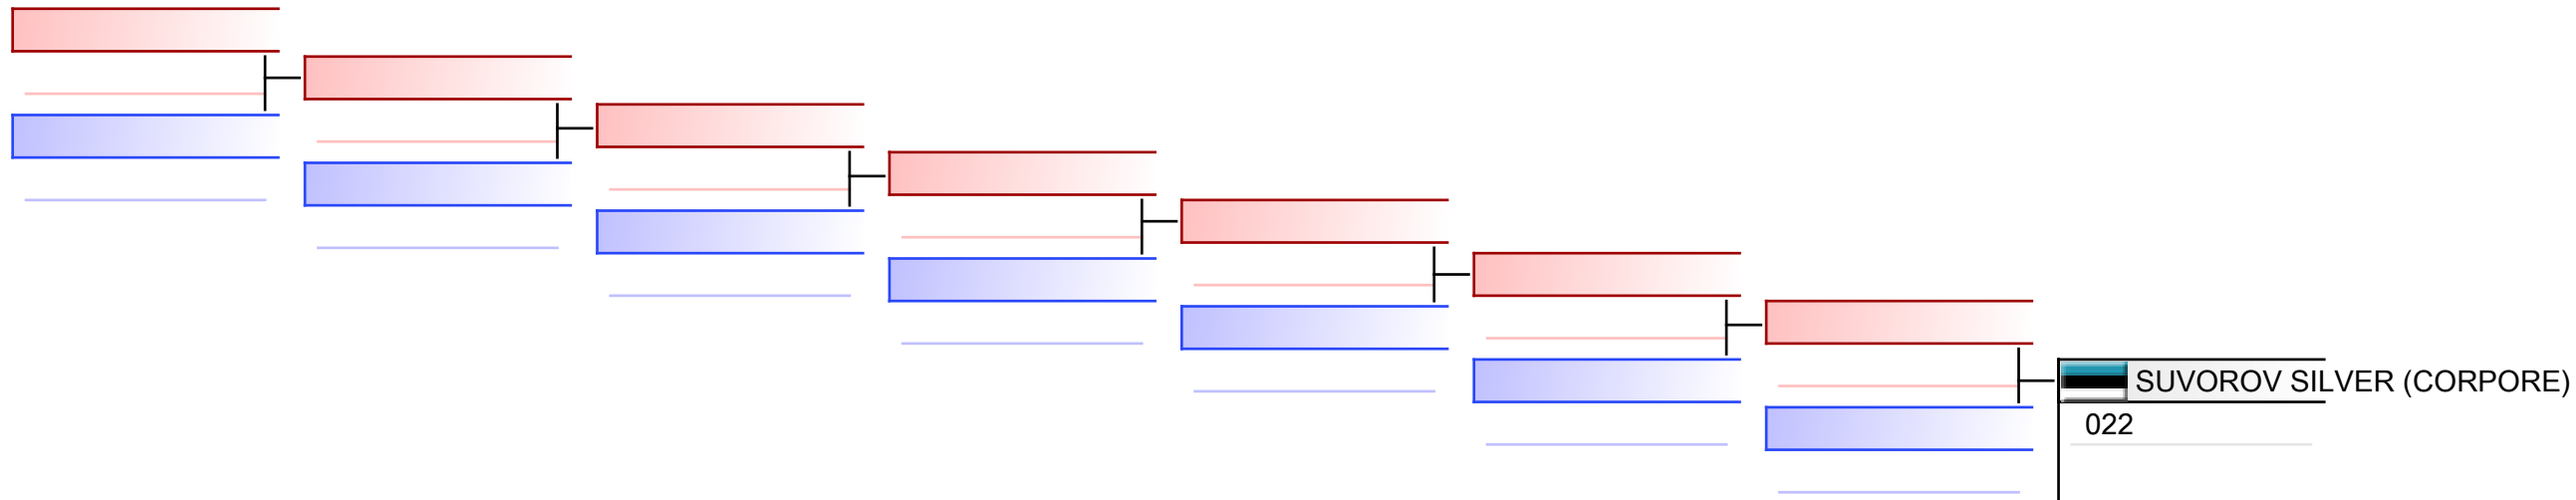

REPECHAGE: (1)

Referees: