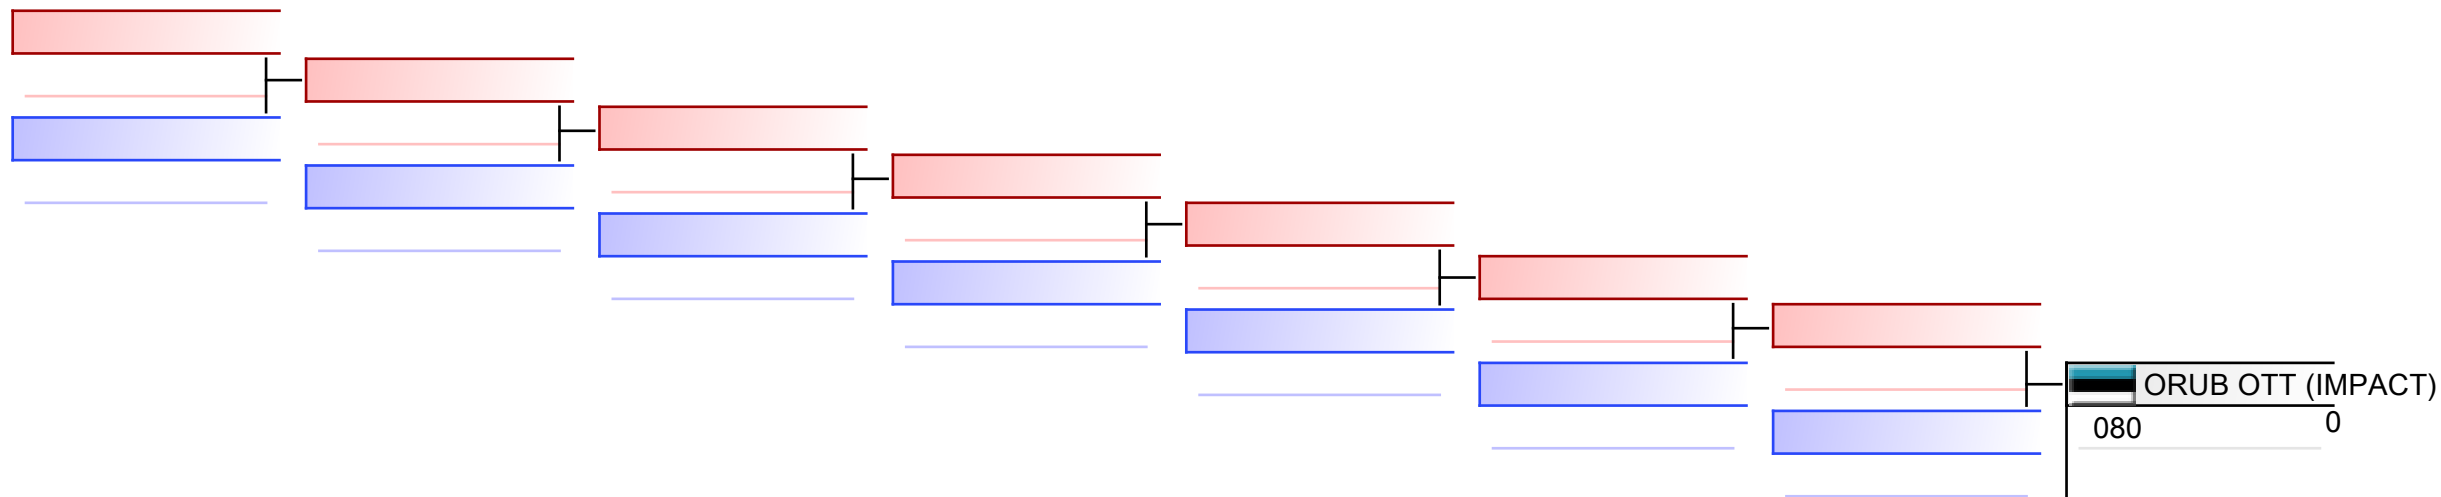

REPECHAGE: (1)

Referees:							
-----------	--	--	--	--	--	--	--

M U16 -70 kg

Corpore cup 2020

Tatami  
1 15:10

Pool  
1

(c)sportdata GmbH & Co KG 2000-2020(2020-09-26 20:50) -WKF Approved- v 9.8.7 build 3 (2020-02-12) License: Estonian Karate Federation (expire 2022-11-29)