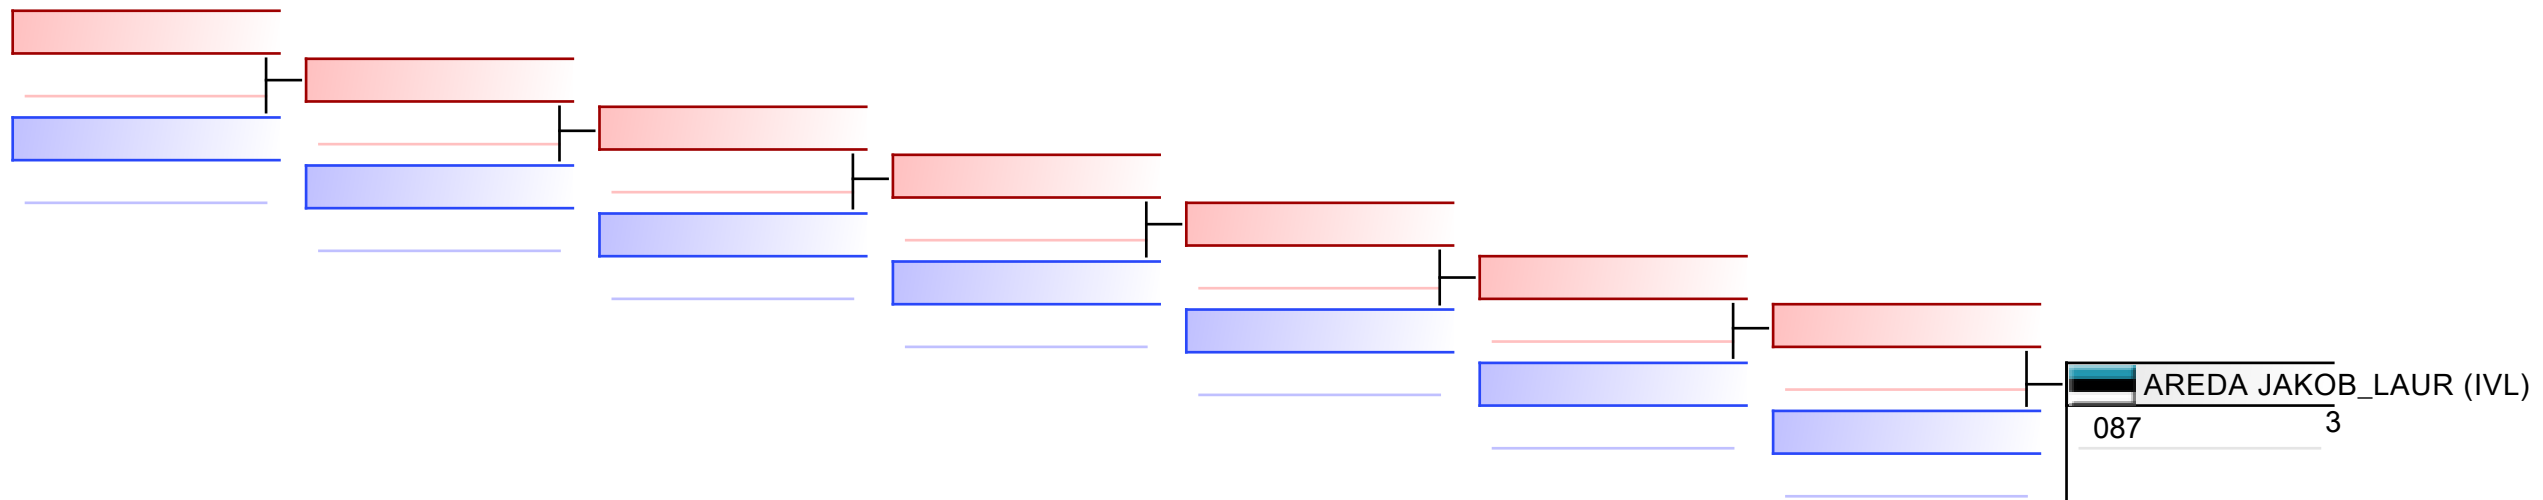

M U12 -30 kg

Corpore cup 2020

Tatami
1 12:35

Pool
1

(c)sportdata GmbH & Co KG 2000-2020(2020-09-26 20:50) -WKF Approved- v 9.8.7 build 3 (2020-02-12) License: Estonian Karate Federation (expire 2022-11-29)