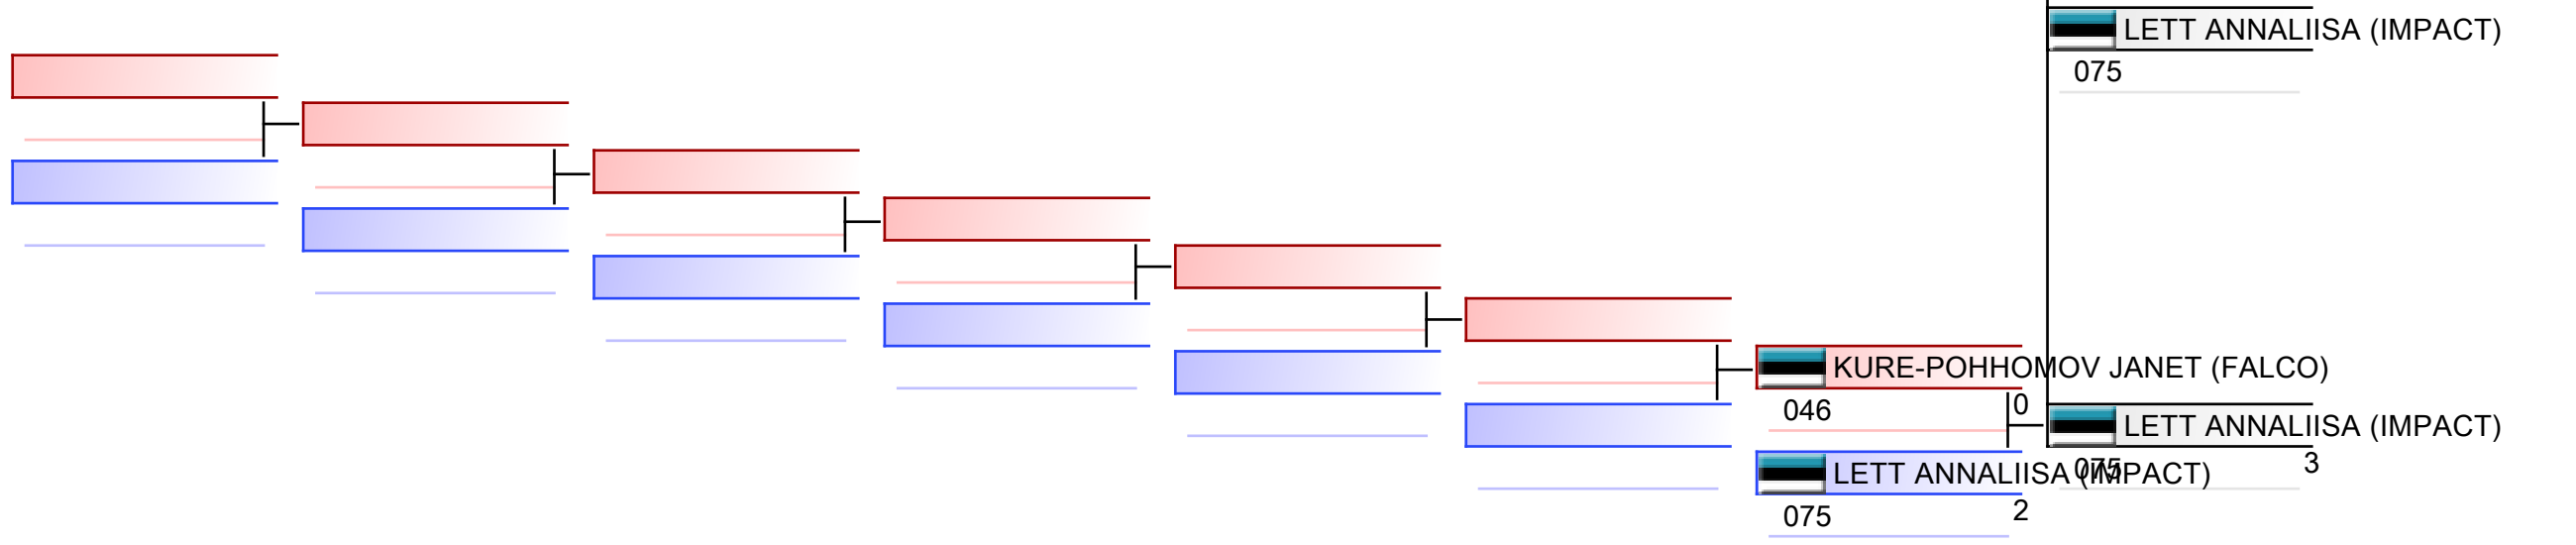

REPECHAGE: (1)