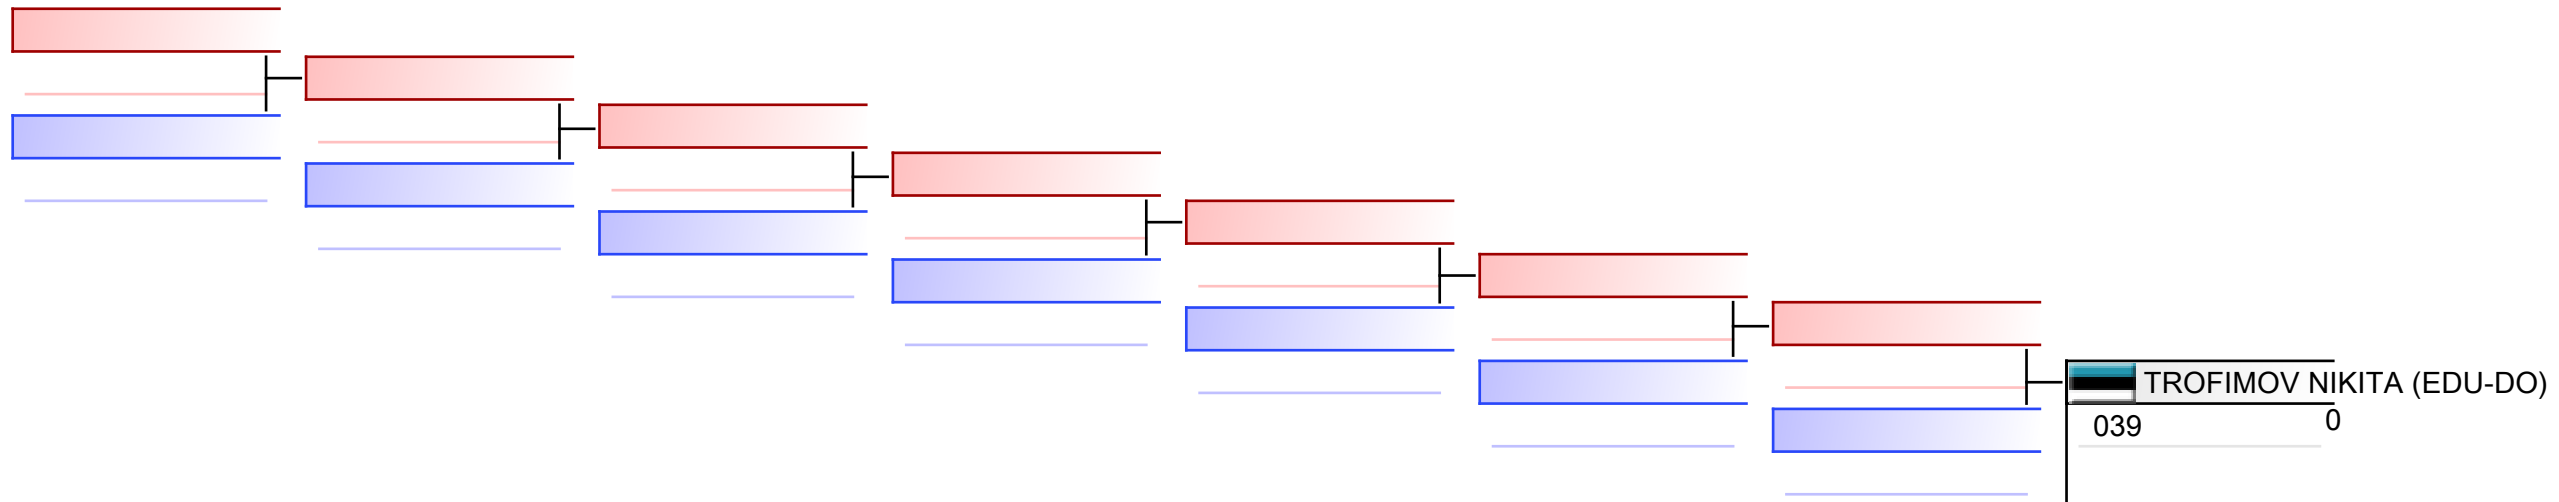

M U14 -50 kg

Corpore cup 2020

Tatami
2 13:40

Pool
1

(c)sportdata GmbH & Co KG 2000-2020(2020-09-26 20:50) -WKF Approved- v 9.8.7 build 3 (2020-02-12) License: Estonian Karate Federation (expire 2022-11-29)