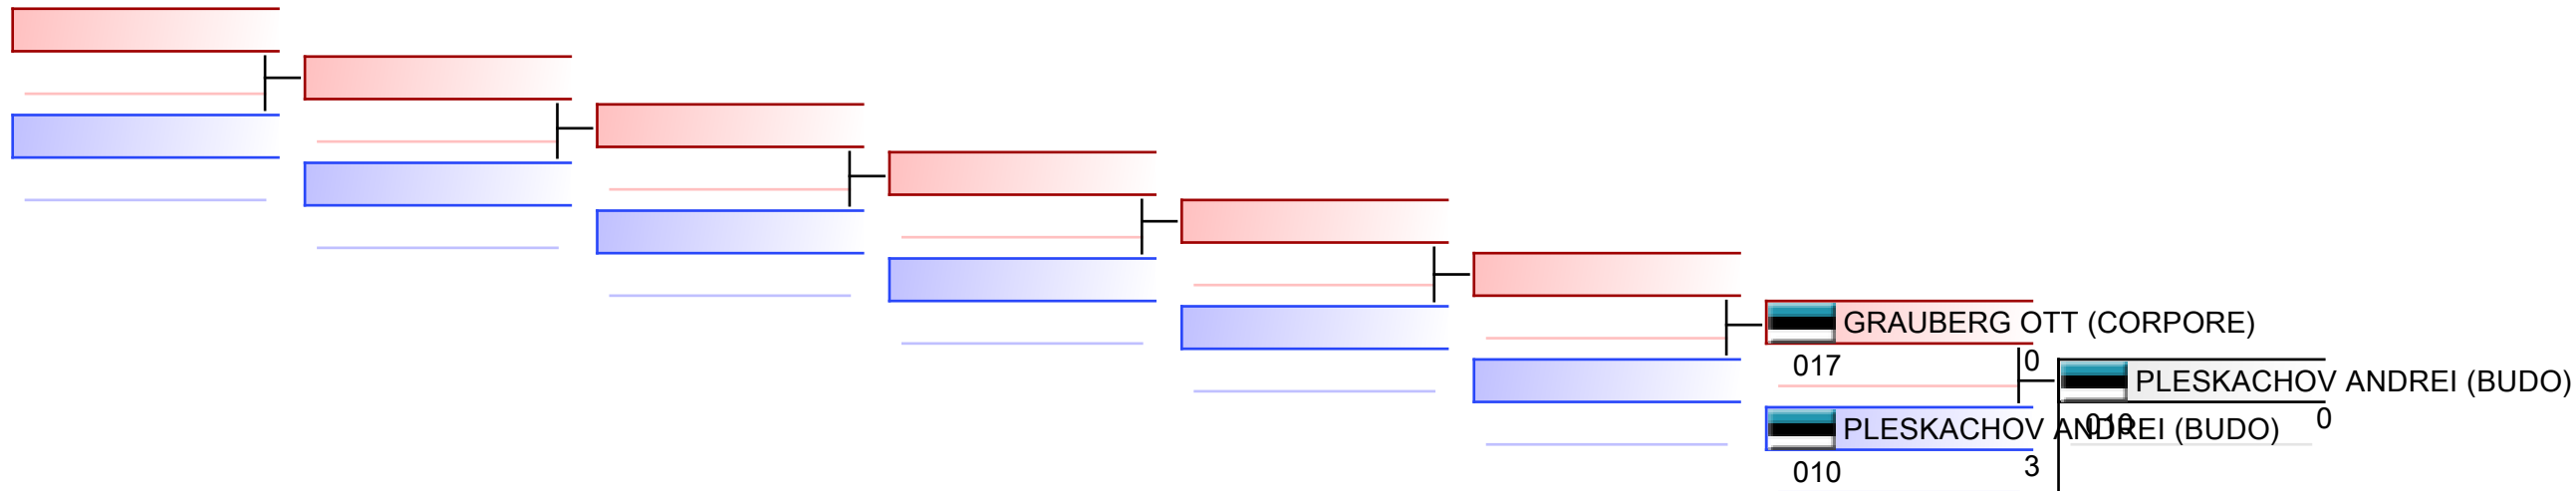

REPECHAGE: (1)

Referees: