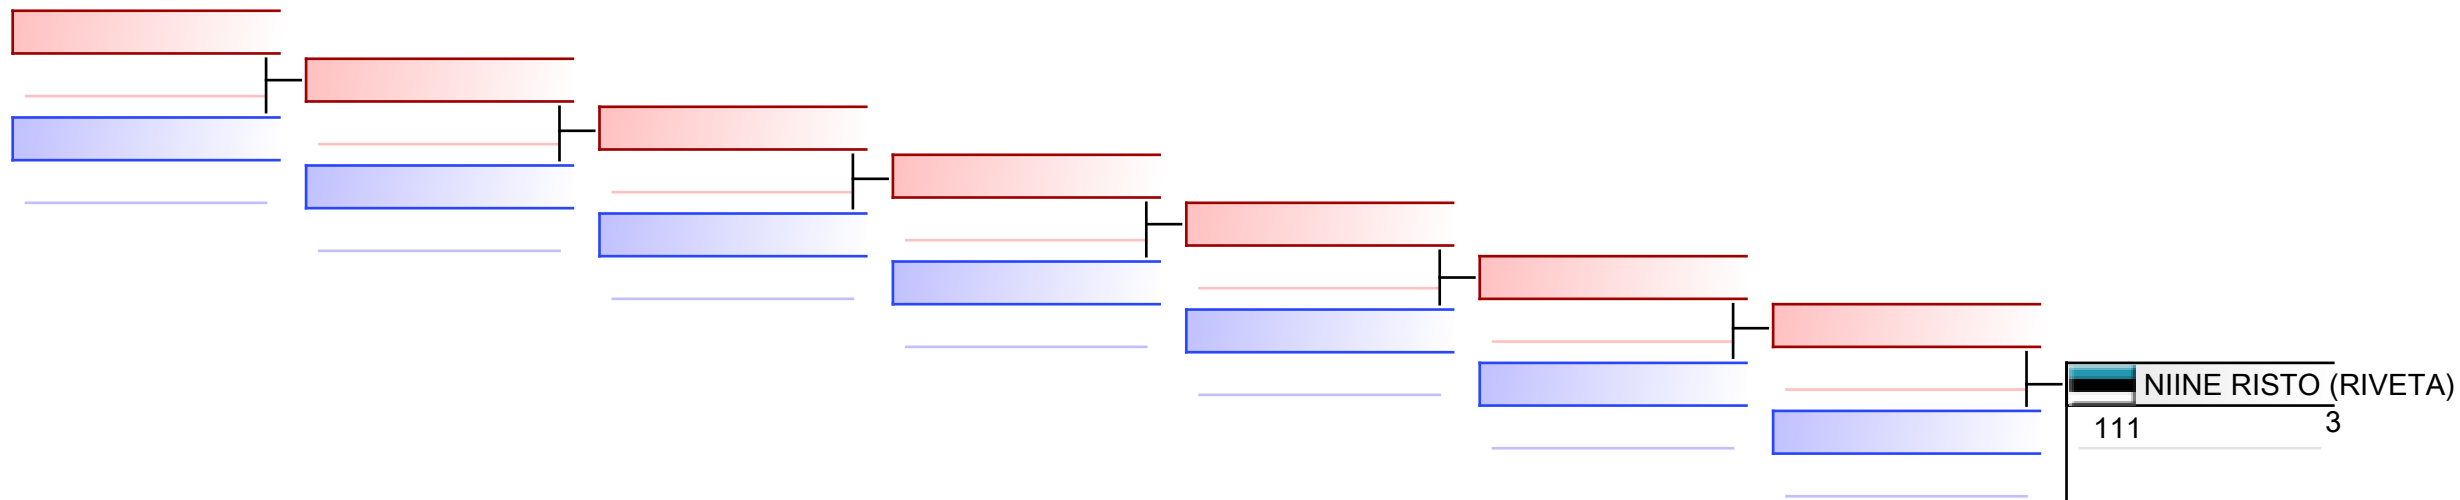

REPECHAGE: (1)

Referees:							
-----------	--	--	--	--	--	--	--

M U10 -30 kg

Corpore cup 2020

Tatami  
2 12:15

Pool  
1

(c)sportdata GmbH & Co KG 2000-2020(2020-09-26 20:50) -WKF Approved- v 9.8.7 build 3 (2020-02-12) License: Estonian Karate Federation (expire 2022-11-29)