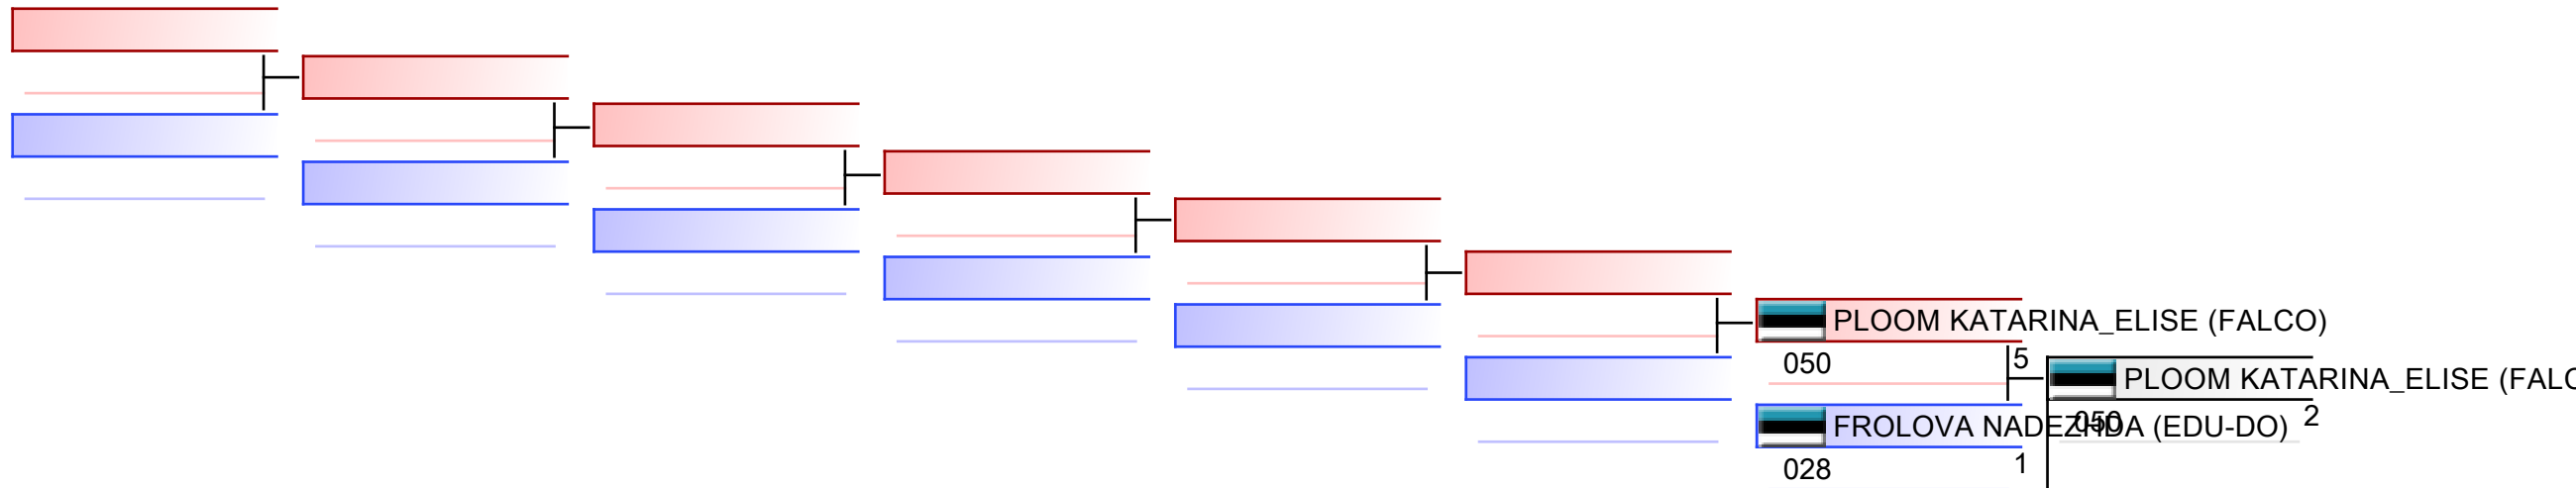

## REPECHAGE: (1)

Referees:							
-----------	--	--	--	--	--	--	--

F U16 +54 kg

Corpore cup 2020

Tatami  
2 14:30

Pool  
1

(c)sportdata GmbH & Co KG 2000-2020(2020-09-26 20:50) -WKF Approved- v 9.8.7 build 3 (2020-02-12) License: Estonian Karate Federation (expire 2022-11-29)