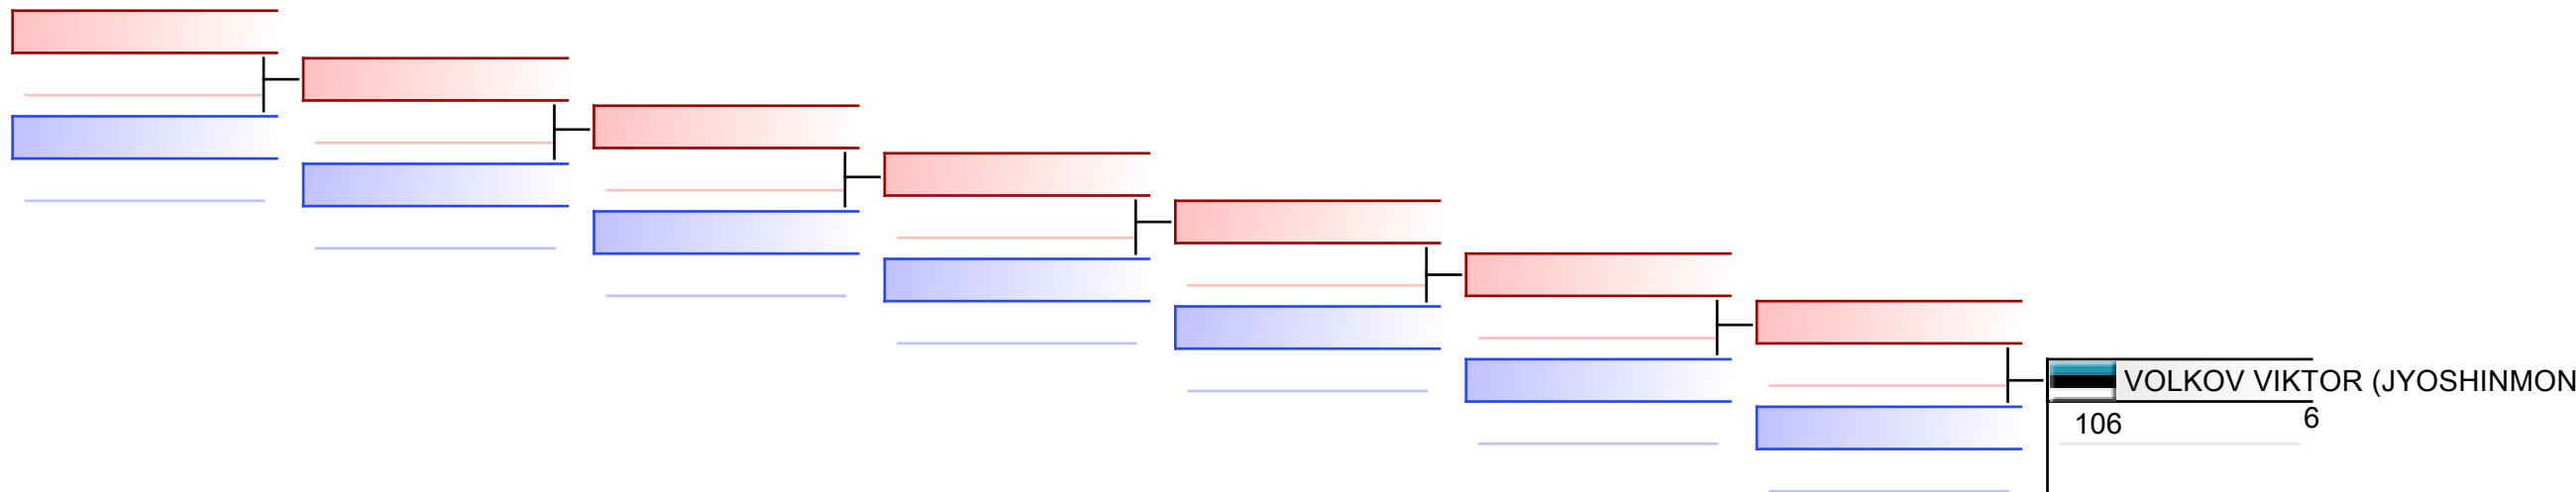

M U16 -57 kg

Corpore cup 2020

Tatami  
1 14:40

Pool  
1

(c)sportdata GmbH & Co KG 2000-2020(2020-09-26 20:50) -WKF Approved- v 9.8.7 build 3 (2020-02-12) License: Estonian Karate Federation (expire 2022-11-29)