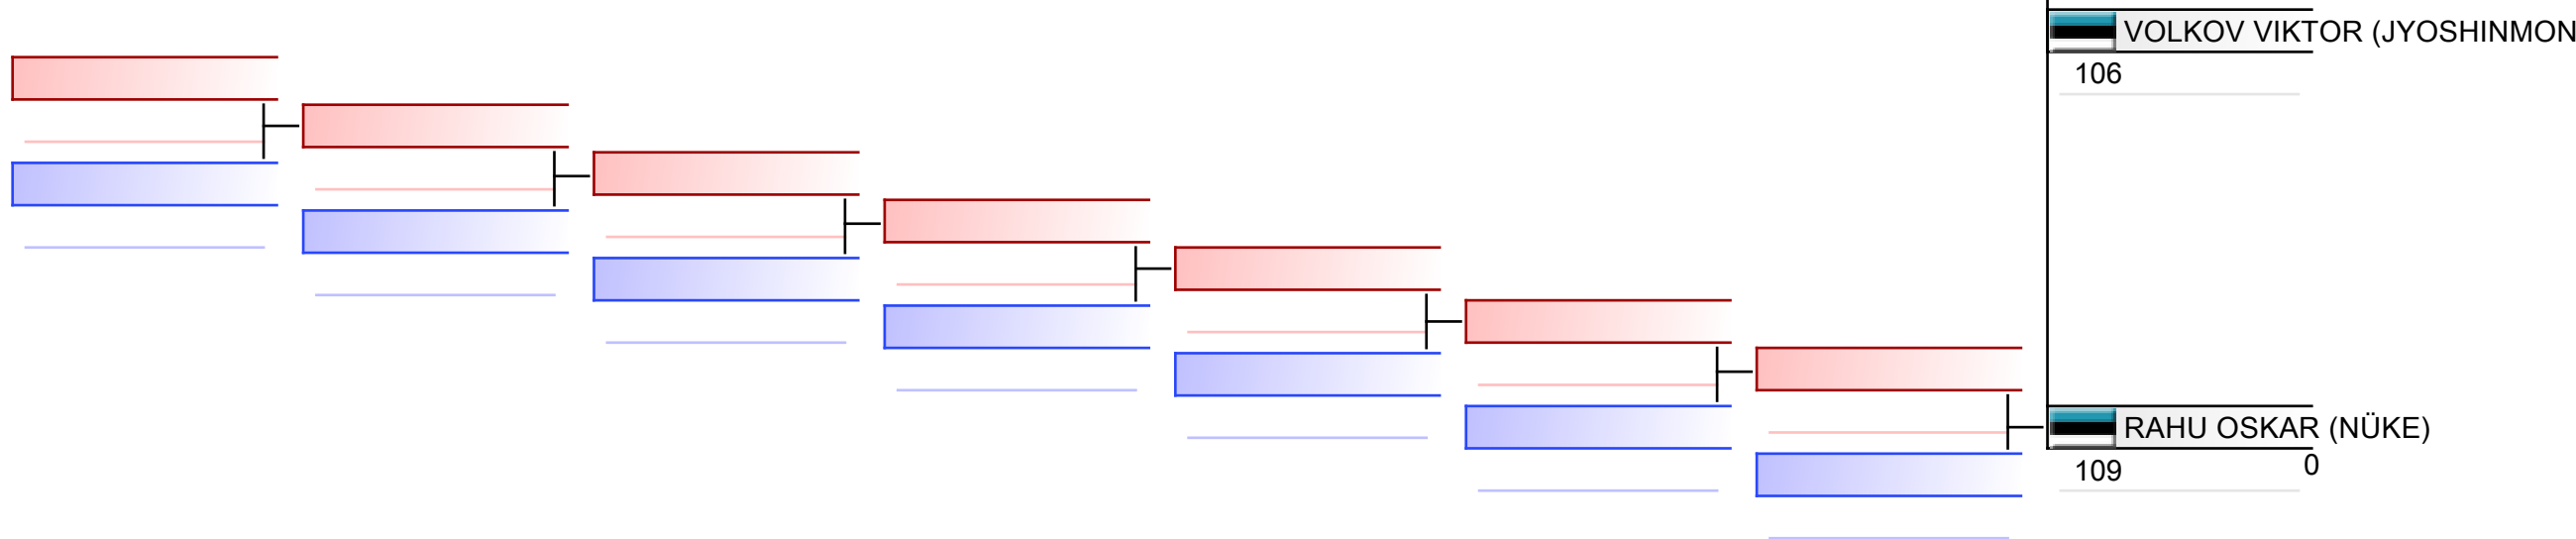

REPECHAGE: (1)