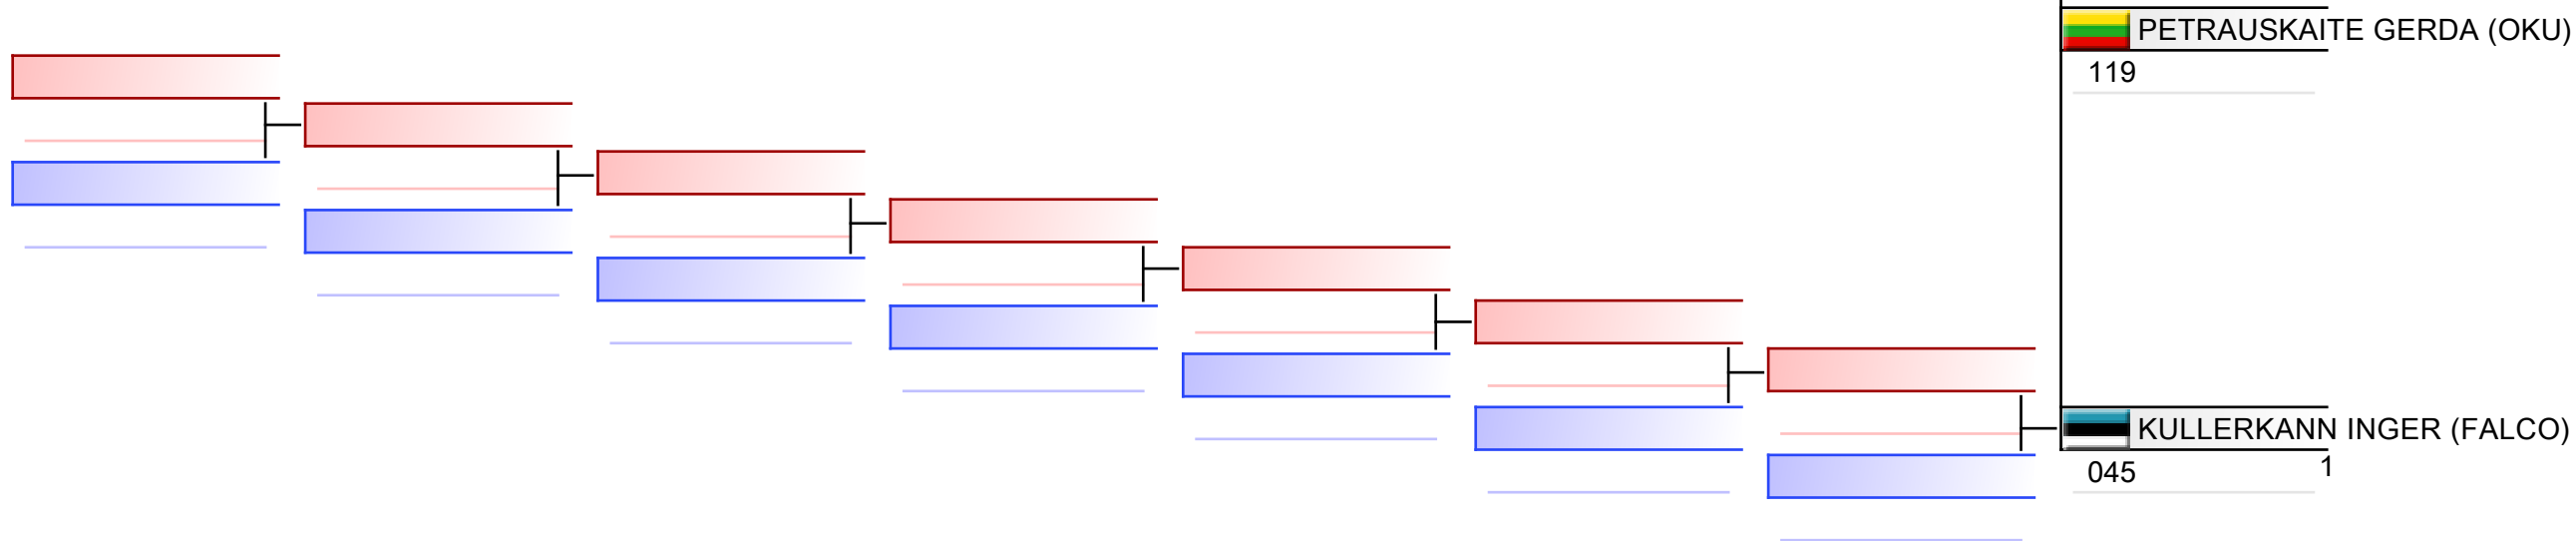

REPECHAGE: (1)