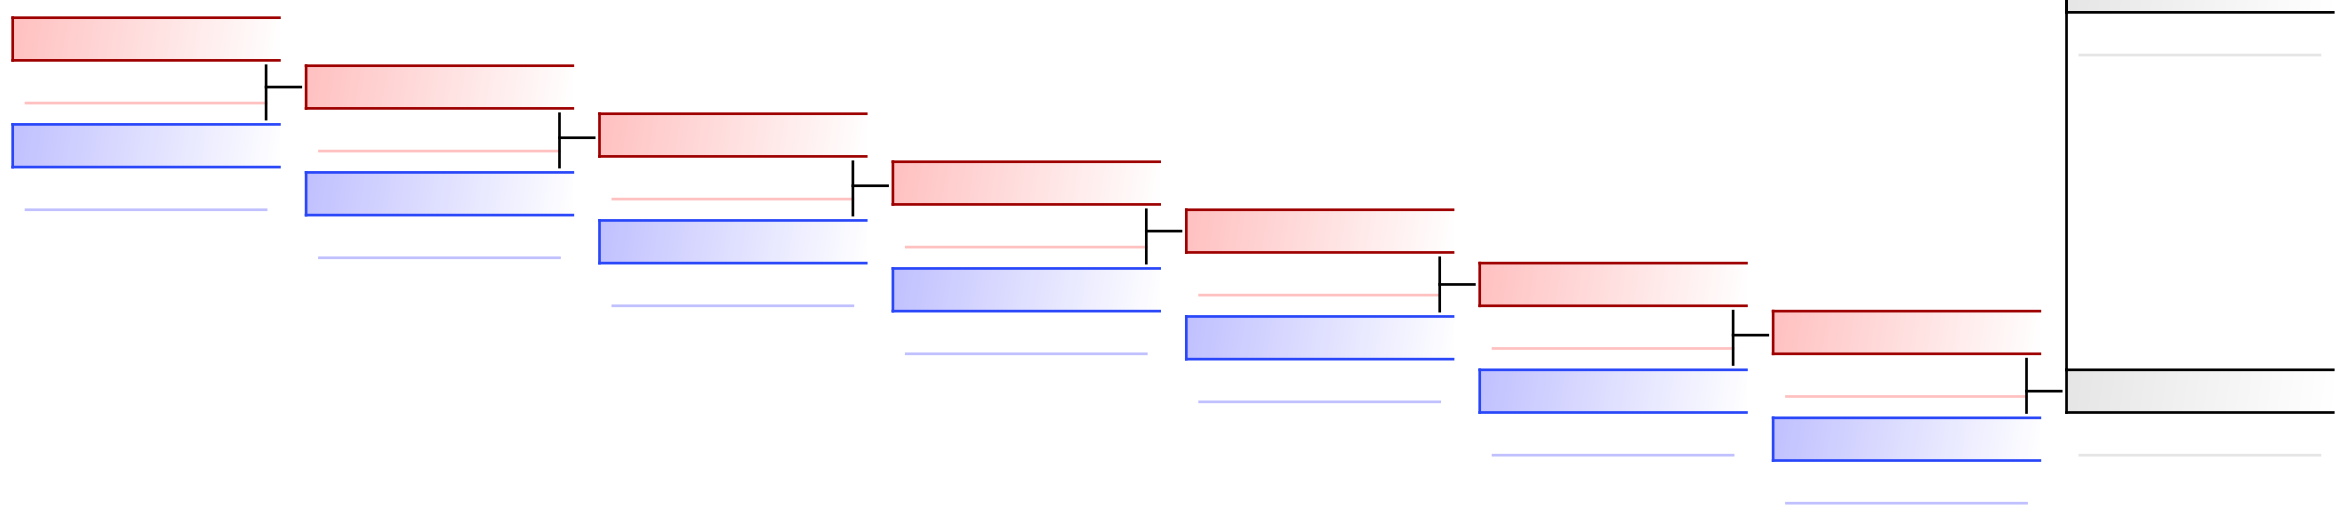

REPECHAGE: (1)