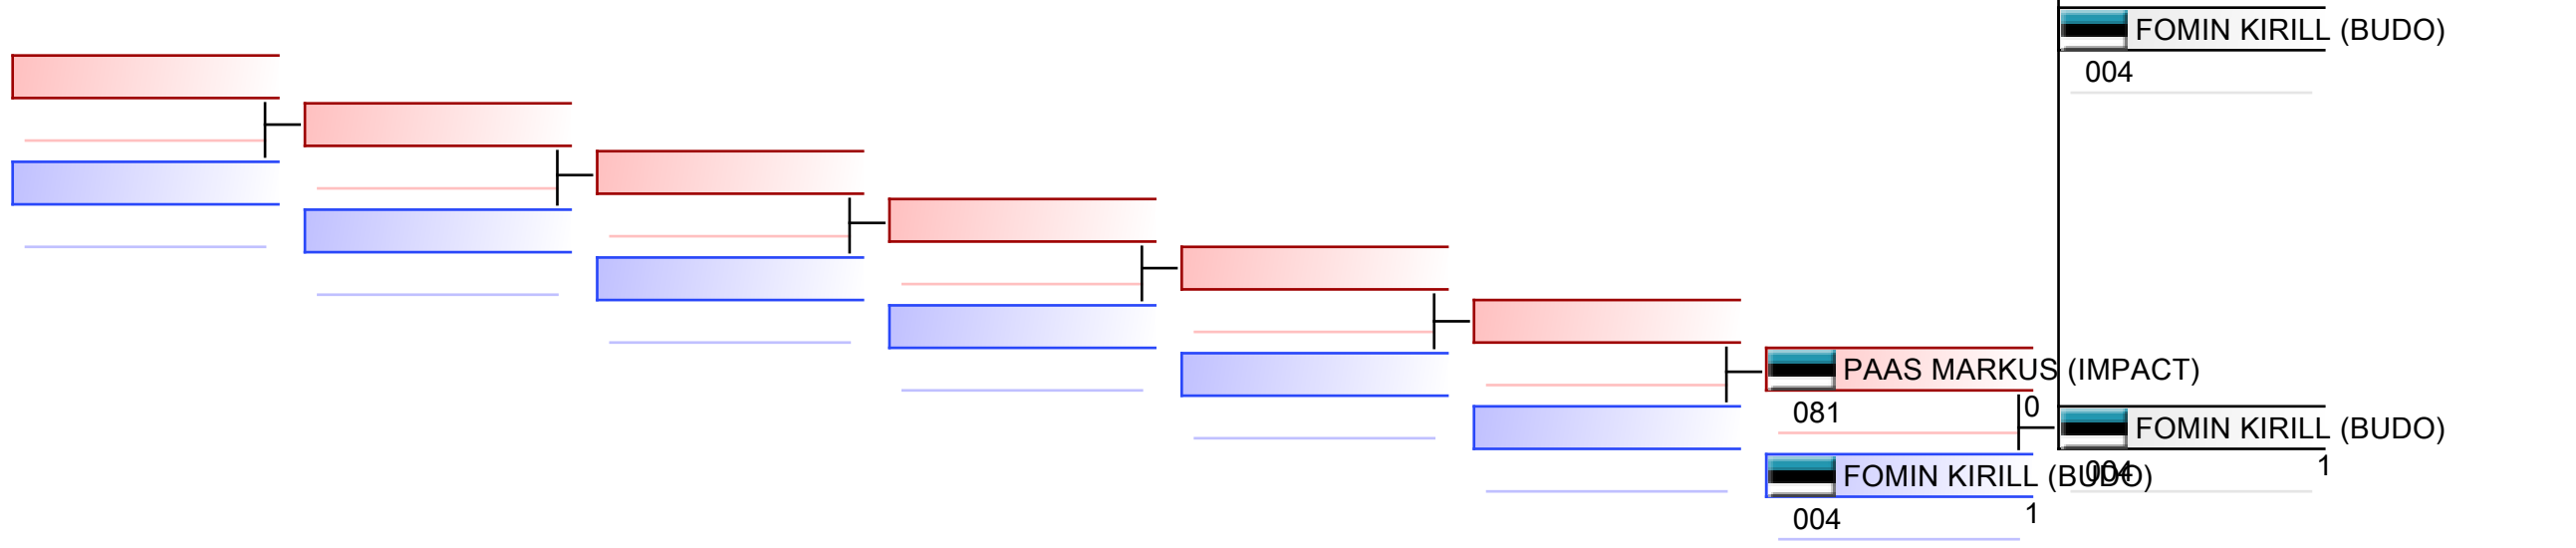

REPECHAGE: (1)