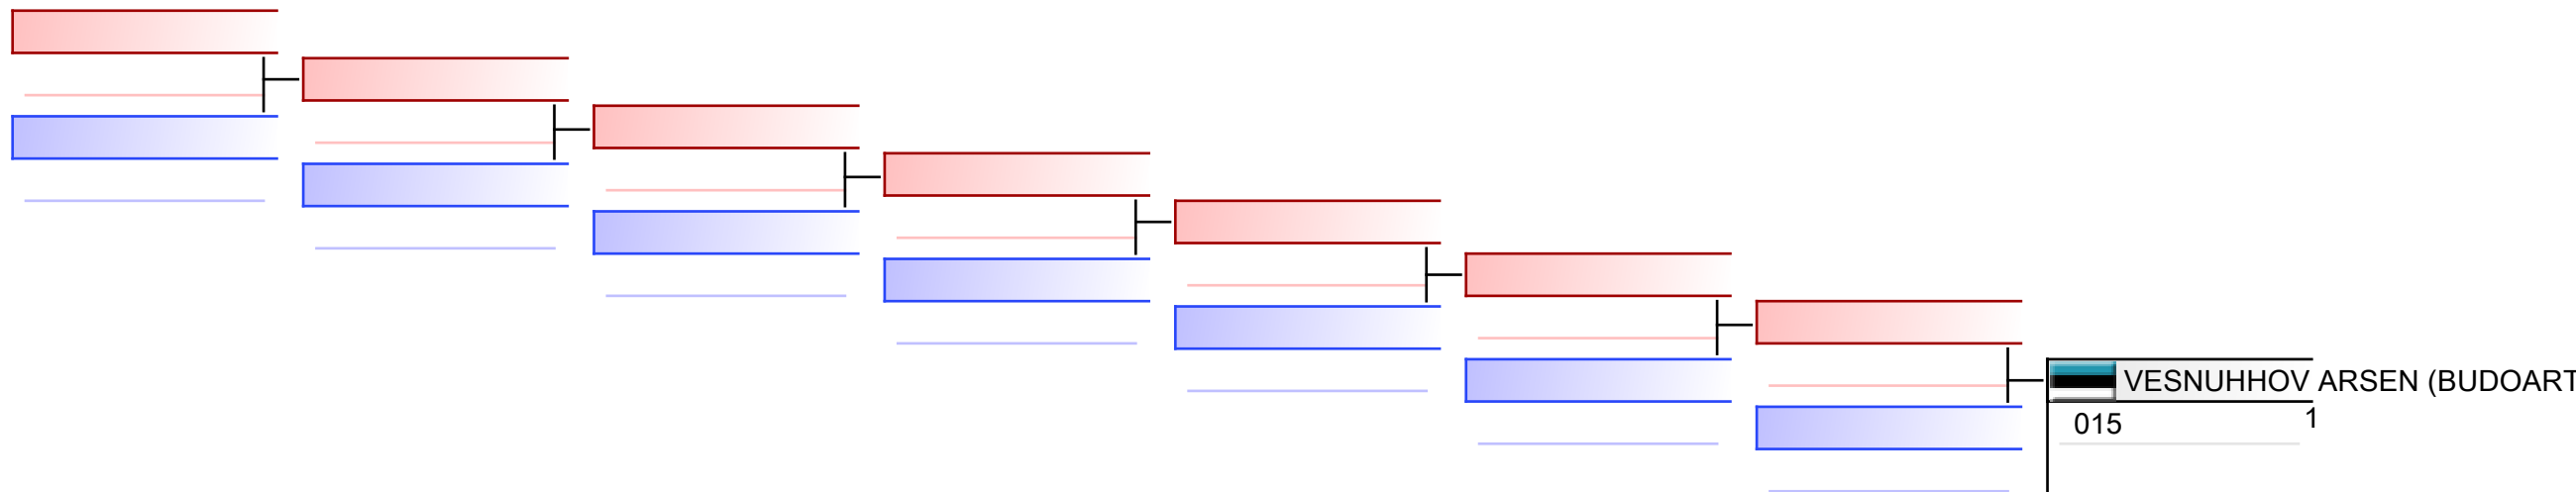

REPECHAGE: (1)

Referees:							
-----------	--	--	--	--	--	--	--

M U18 -76 kg

Corpore cup 2020

Tatami  
2 15:40

Pool  
1

(c)sportdata GmbH & Co KG 2000-2020(2020-09-26 20:50) -WKF Approved- v 9.8.7 build 3 (2020-02-12) License: Estonian Karate Federation (expire 2022-11-29)