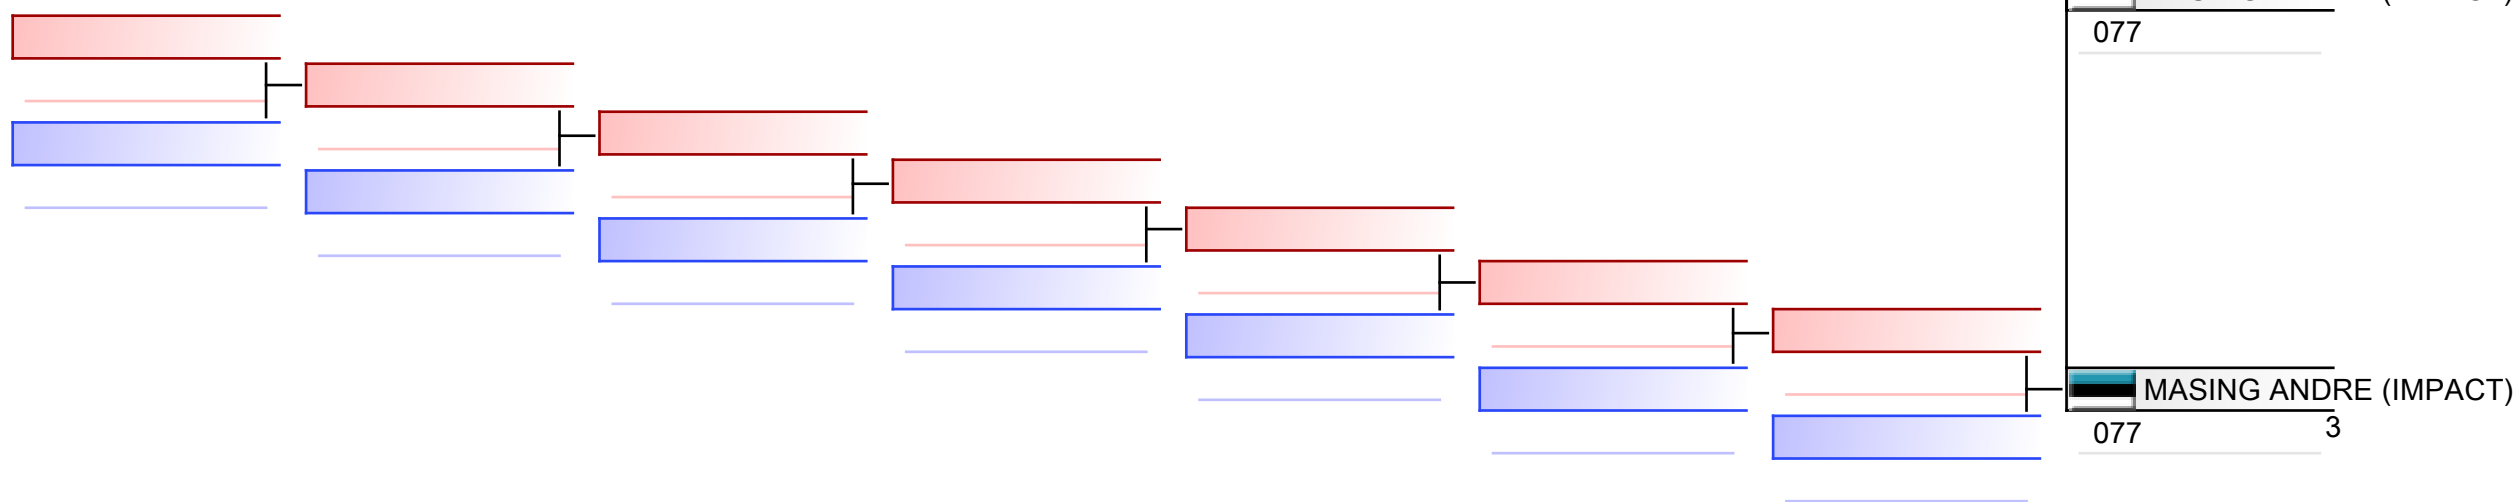

REPECHAGE: (1)