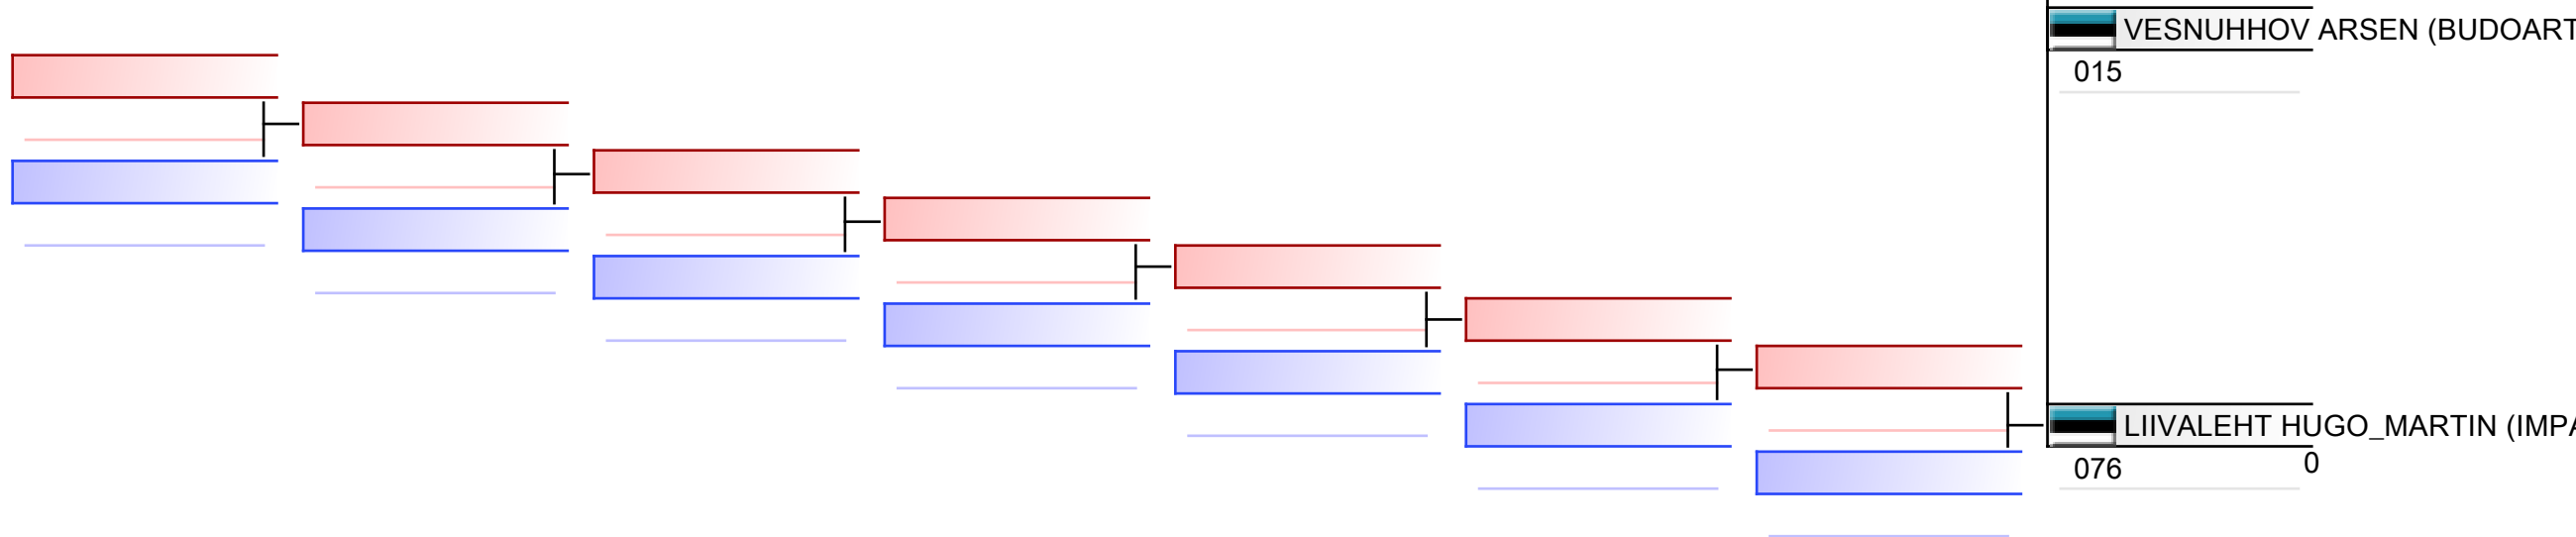

REPECHAGE: (1)