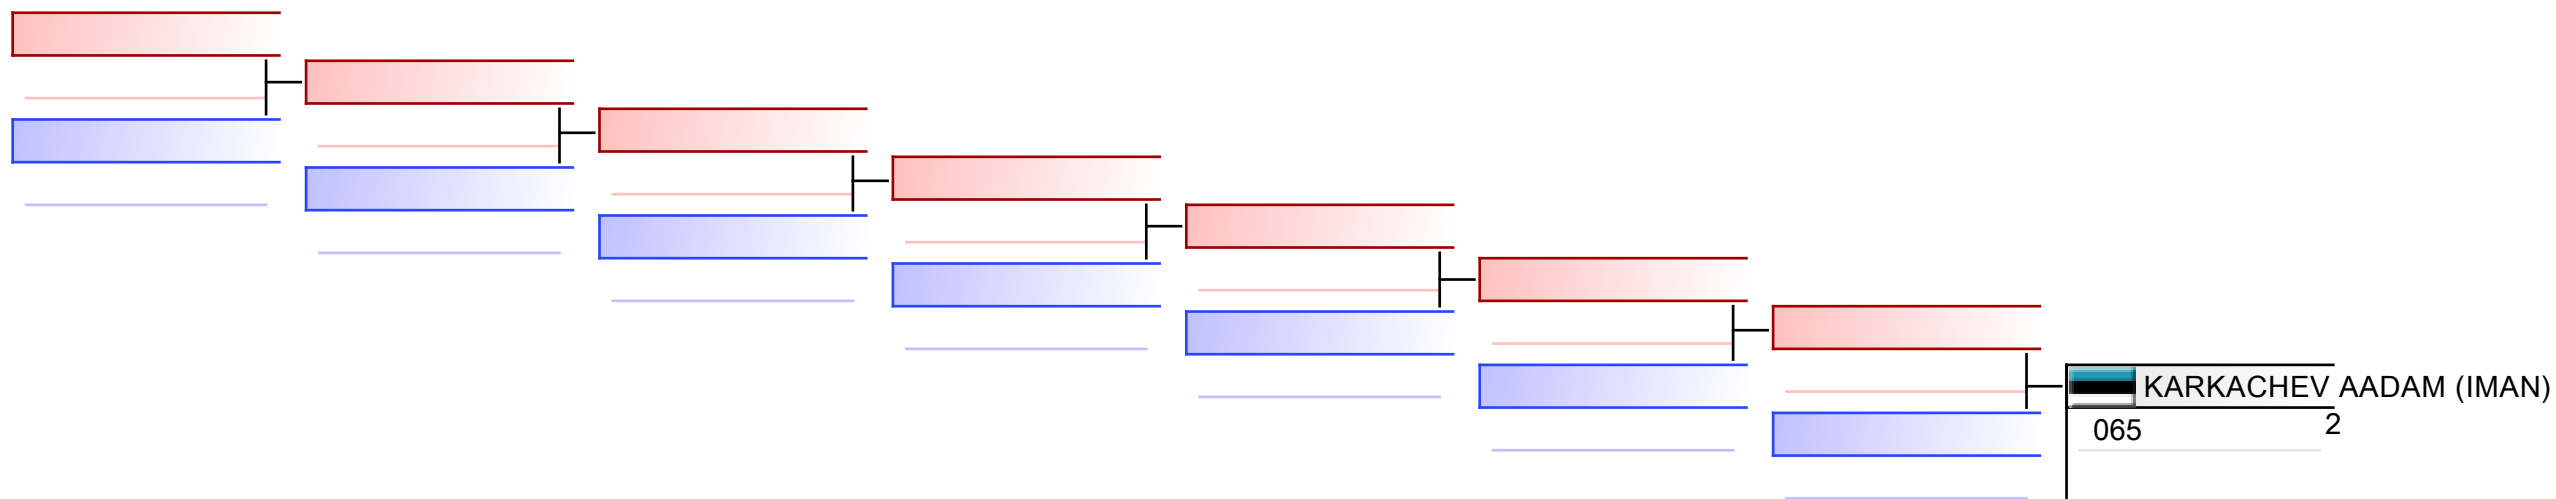

M U12 -40 kg

Corpore cup 2020

Tatami  
2 12:55

Pool  
1

(c)sportdata GmbH & Co KG 2000-2020(2020-09-26 20:50) -WKF Approved- v 9.8.7 build 3 (2020-02-12) License: Estonian Karate Federation (expire 2022-11-29)