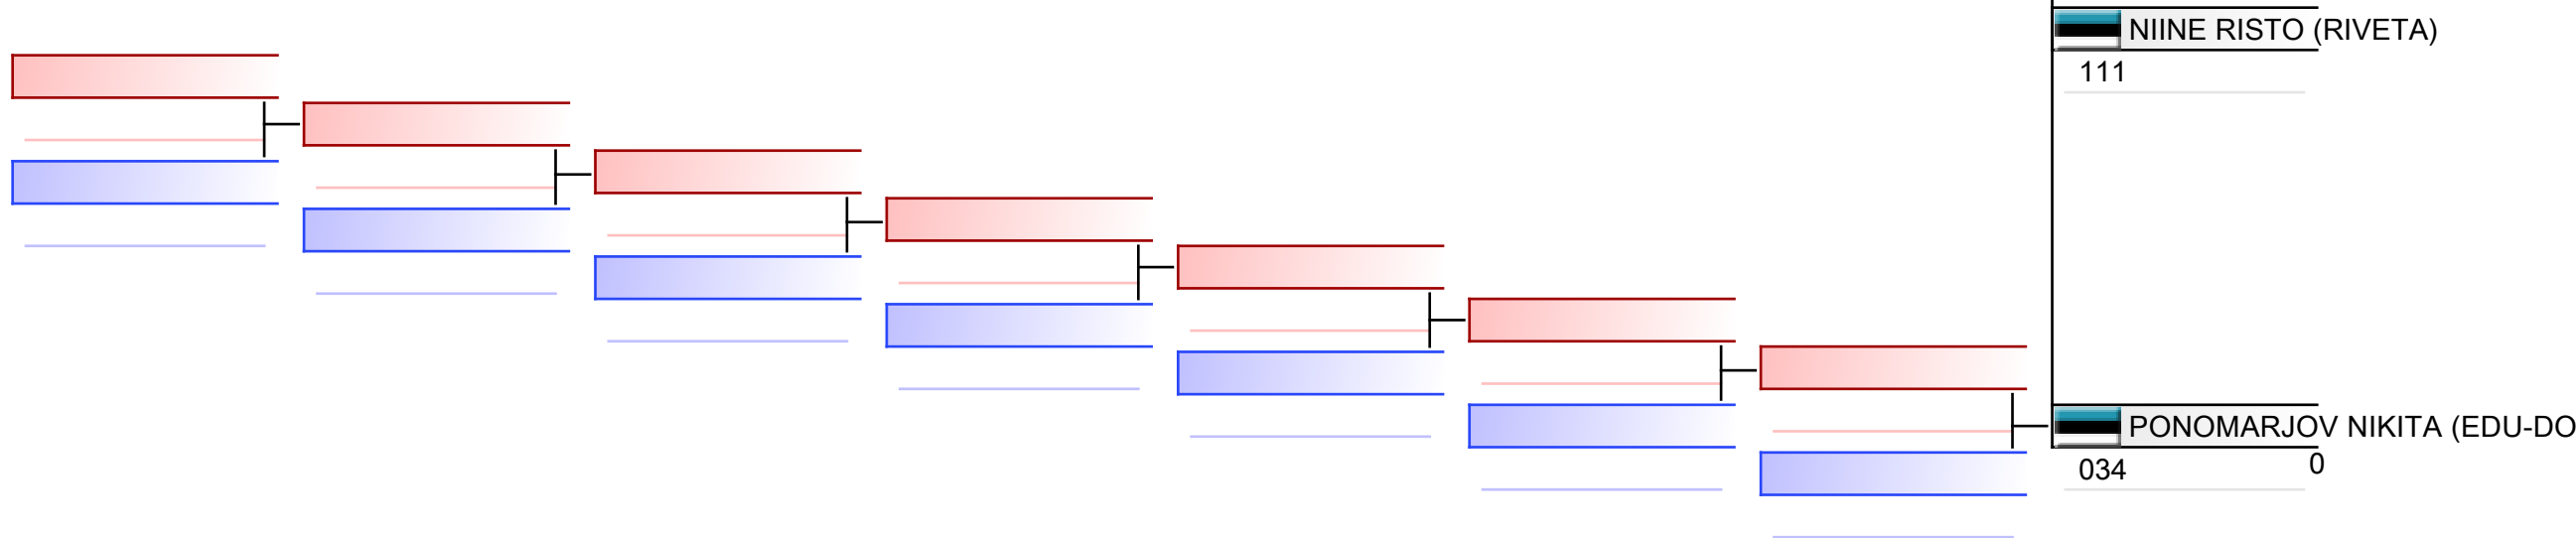

REPECHAGE: (1)