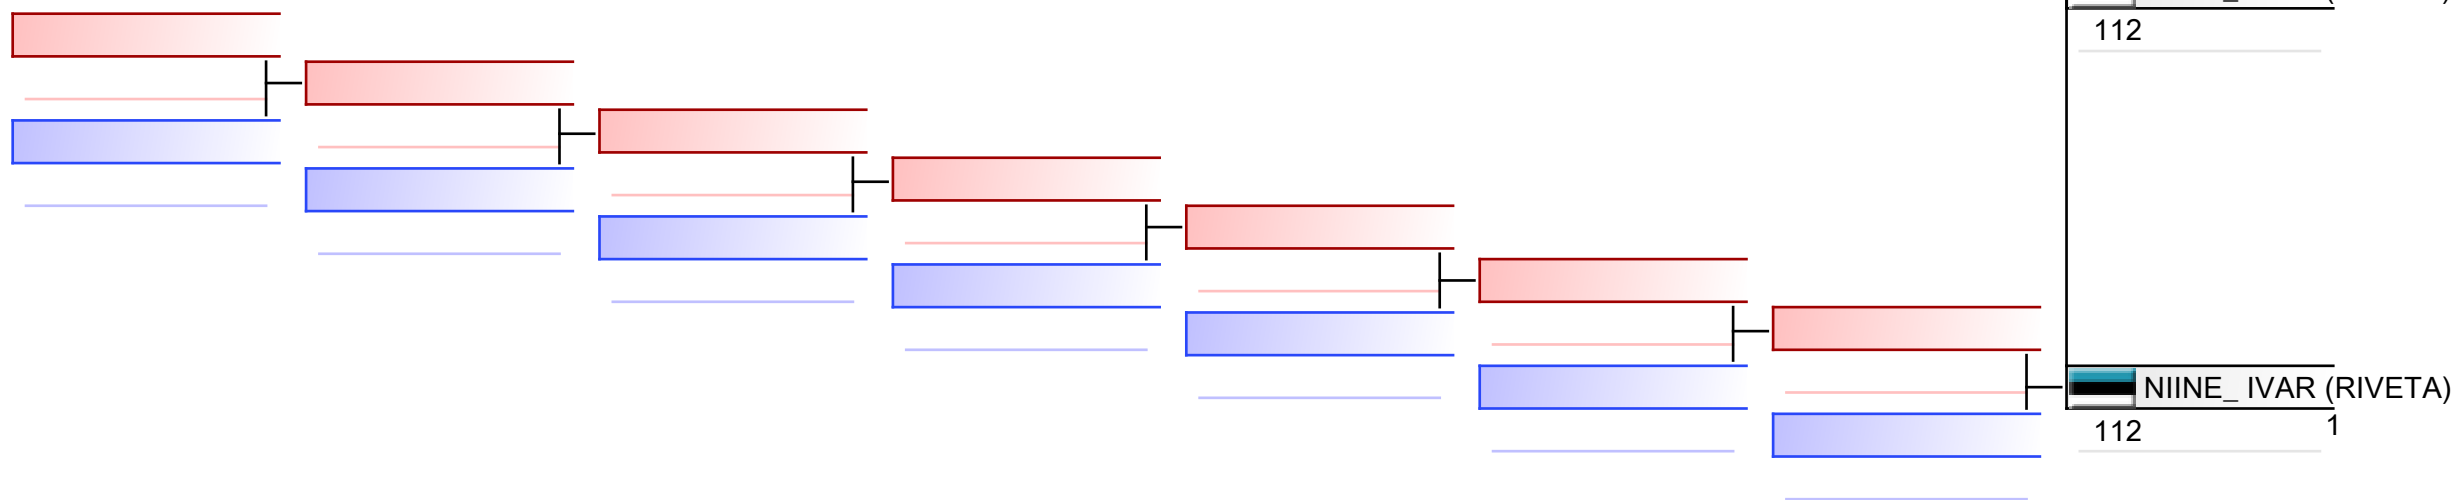

REPECHAGE: (1)