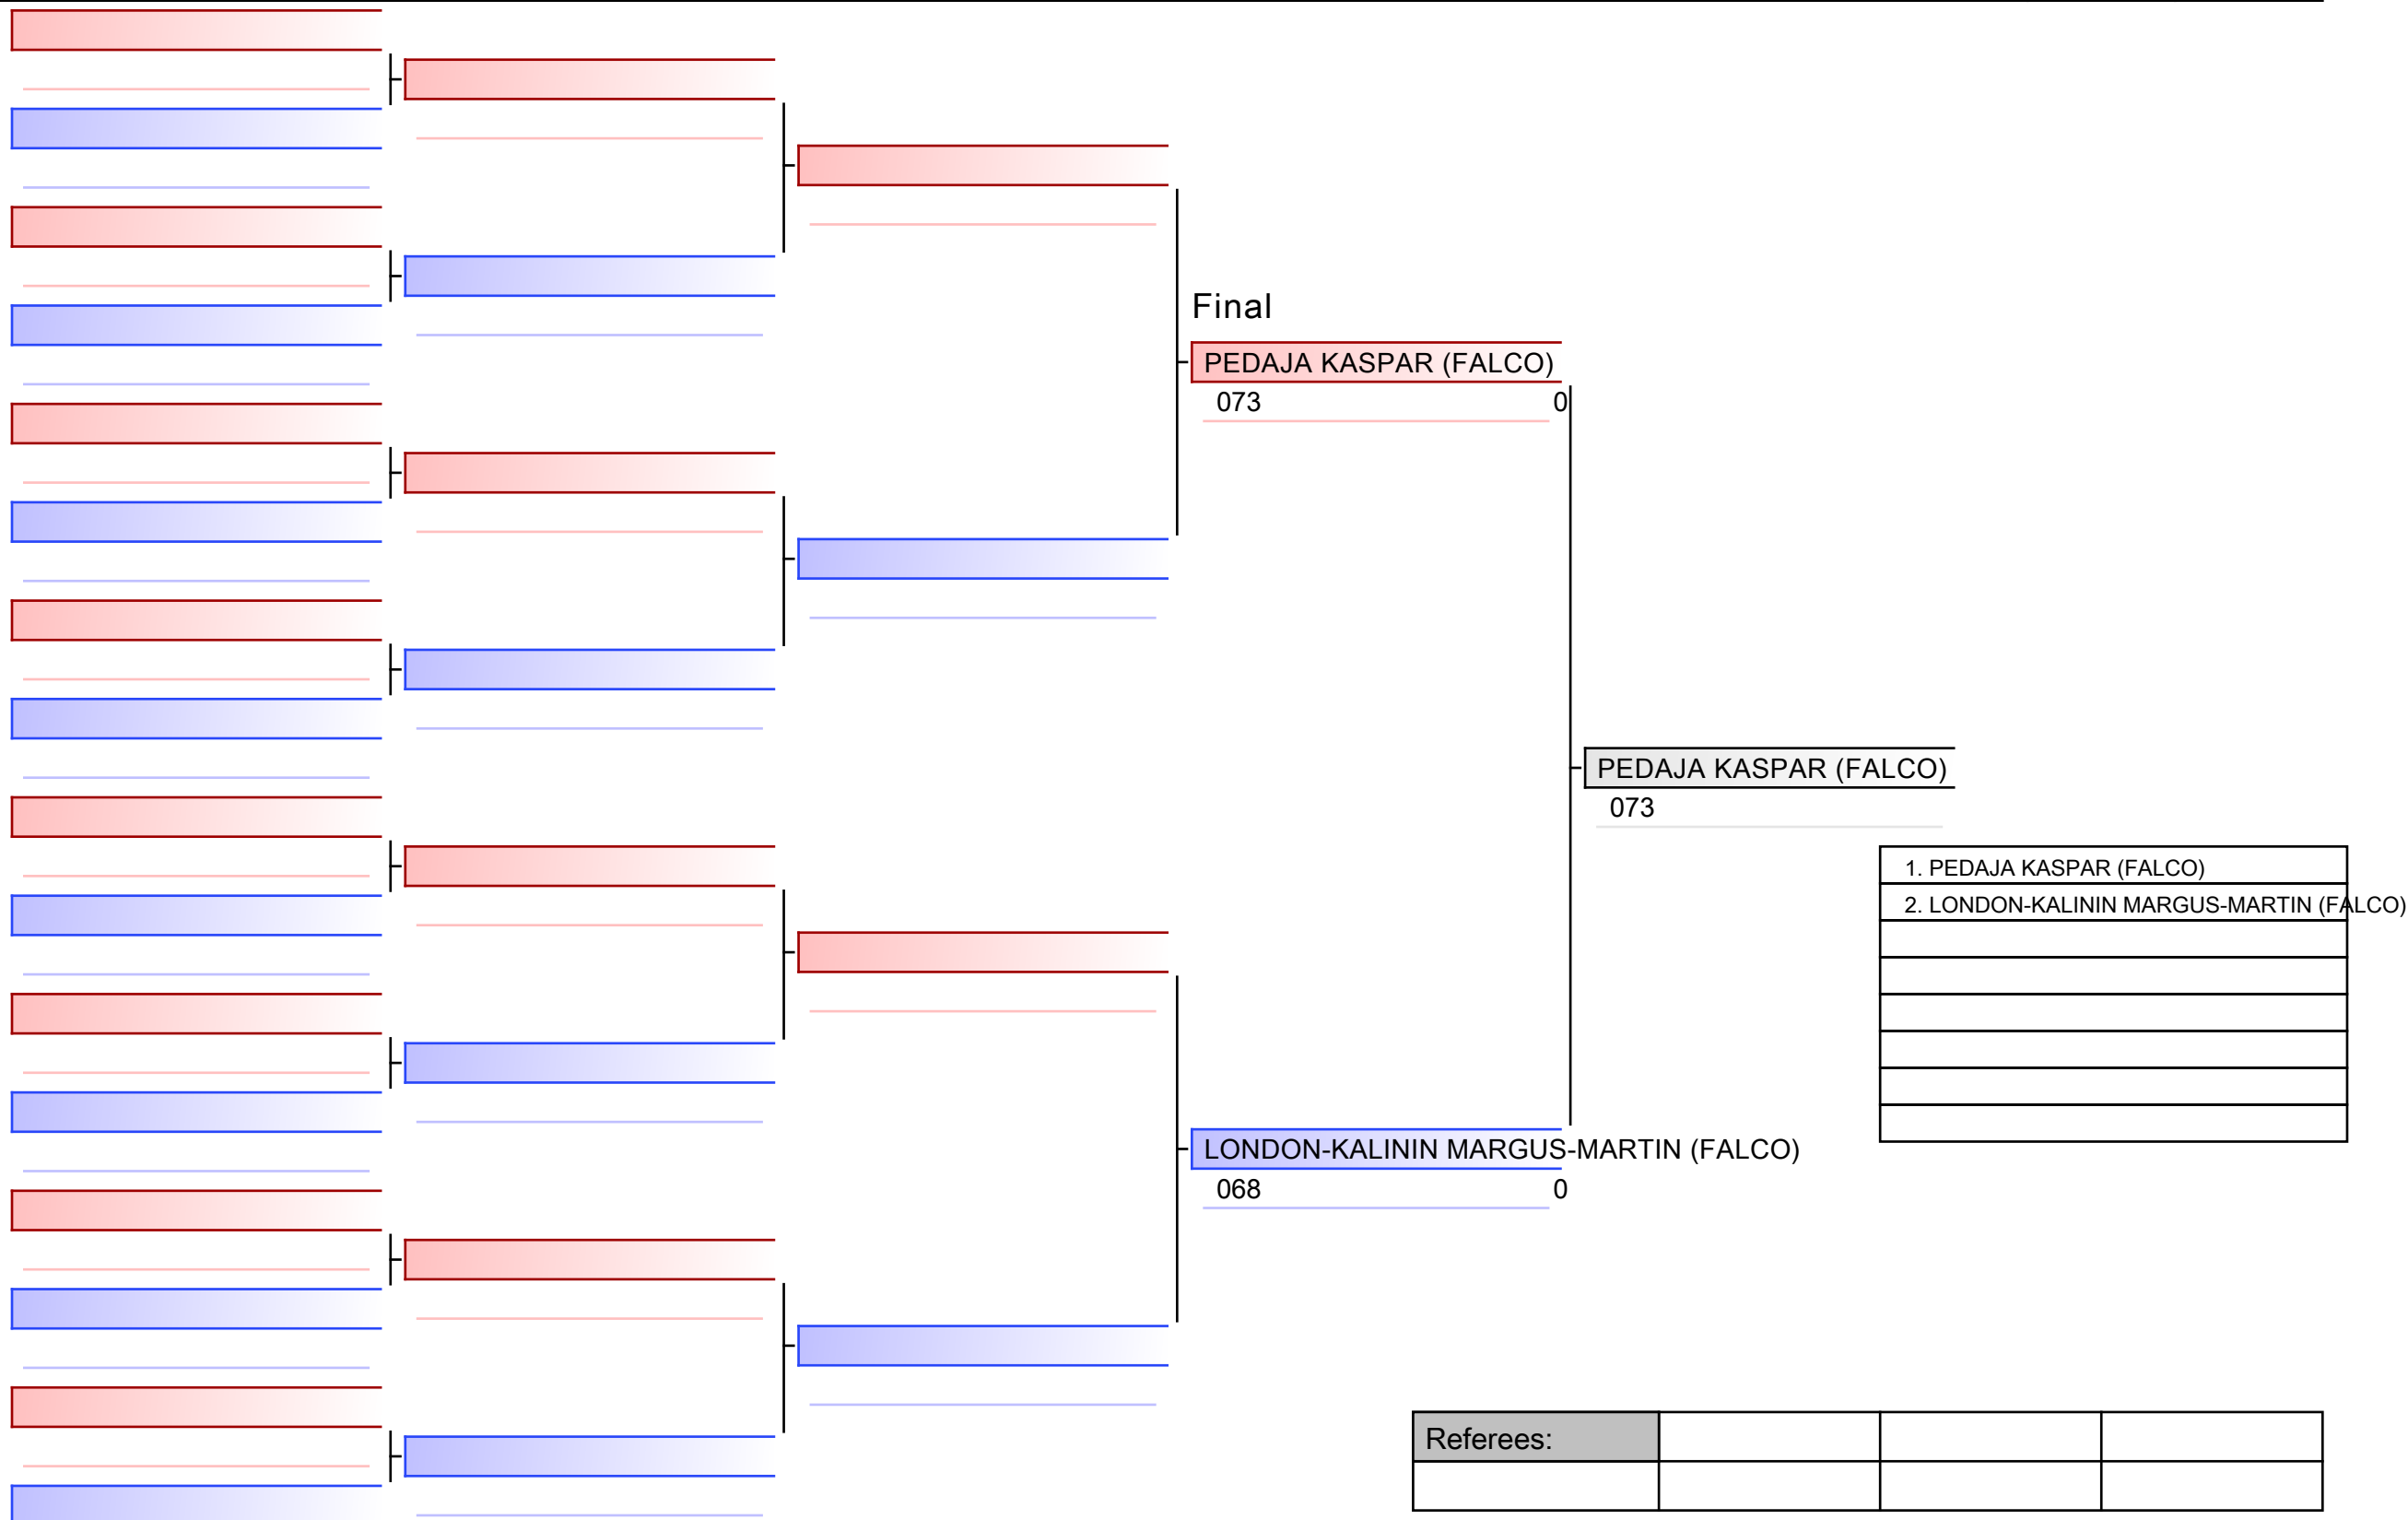

M U21 -67 kg - Round Robin (each against each)

EKF klubide MV 2021, EST

Tatami
2 17:15

Pool
1/1

1	TAAL KAREL (IVL)	128	0	NAVITSKI MAKAR (BUDO)	014
2	NAVITSKI MAKAR (BUDO)	014	3		
3	TAAL KAREL (IVL)	128	0		
4	ALIPOV DENIS (IMAN)	085	0		
5	NAVITSKI MAKAR (BUDO)	014	0		
6	ALIPOV DENIS (IMAN)	085	0		

1. NAVITSKI MAKAR (BUDO)
2. ALIPOV DENIS (IMAN)
3. TAAL KAREL (IVL)

Referees: