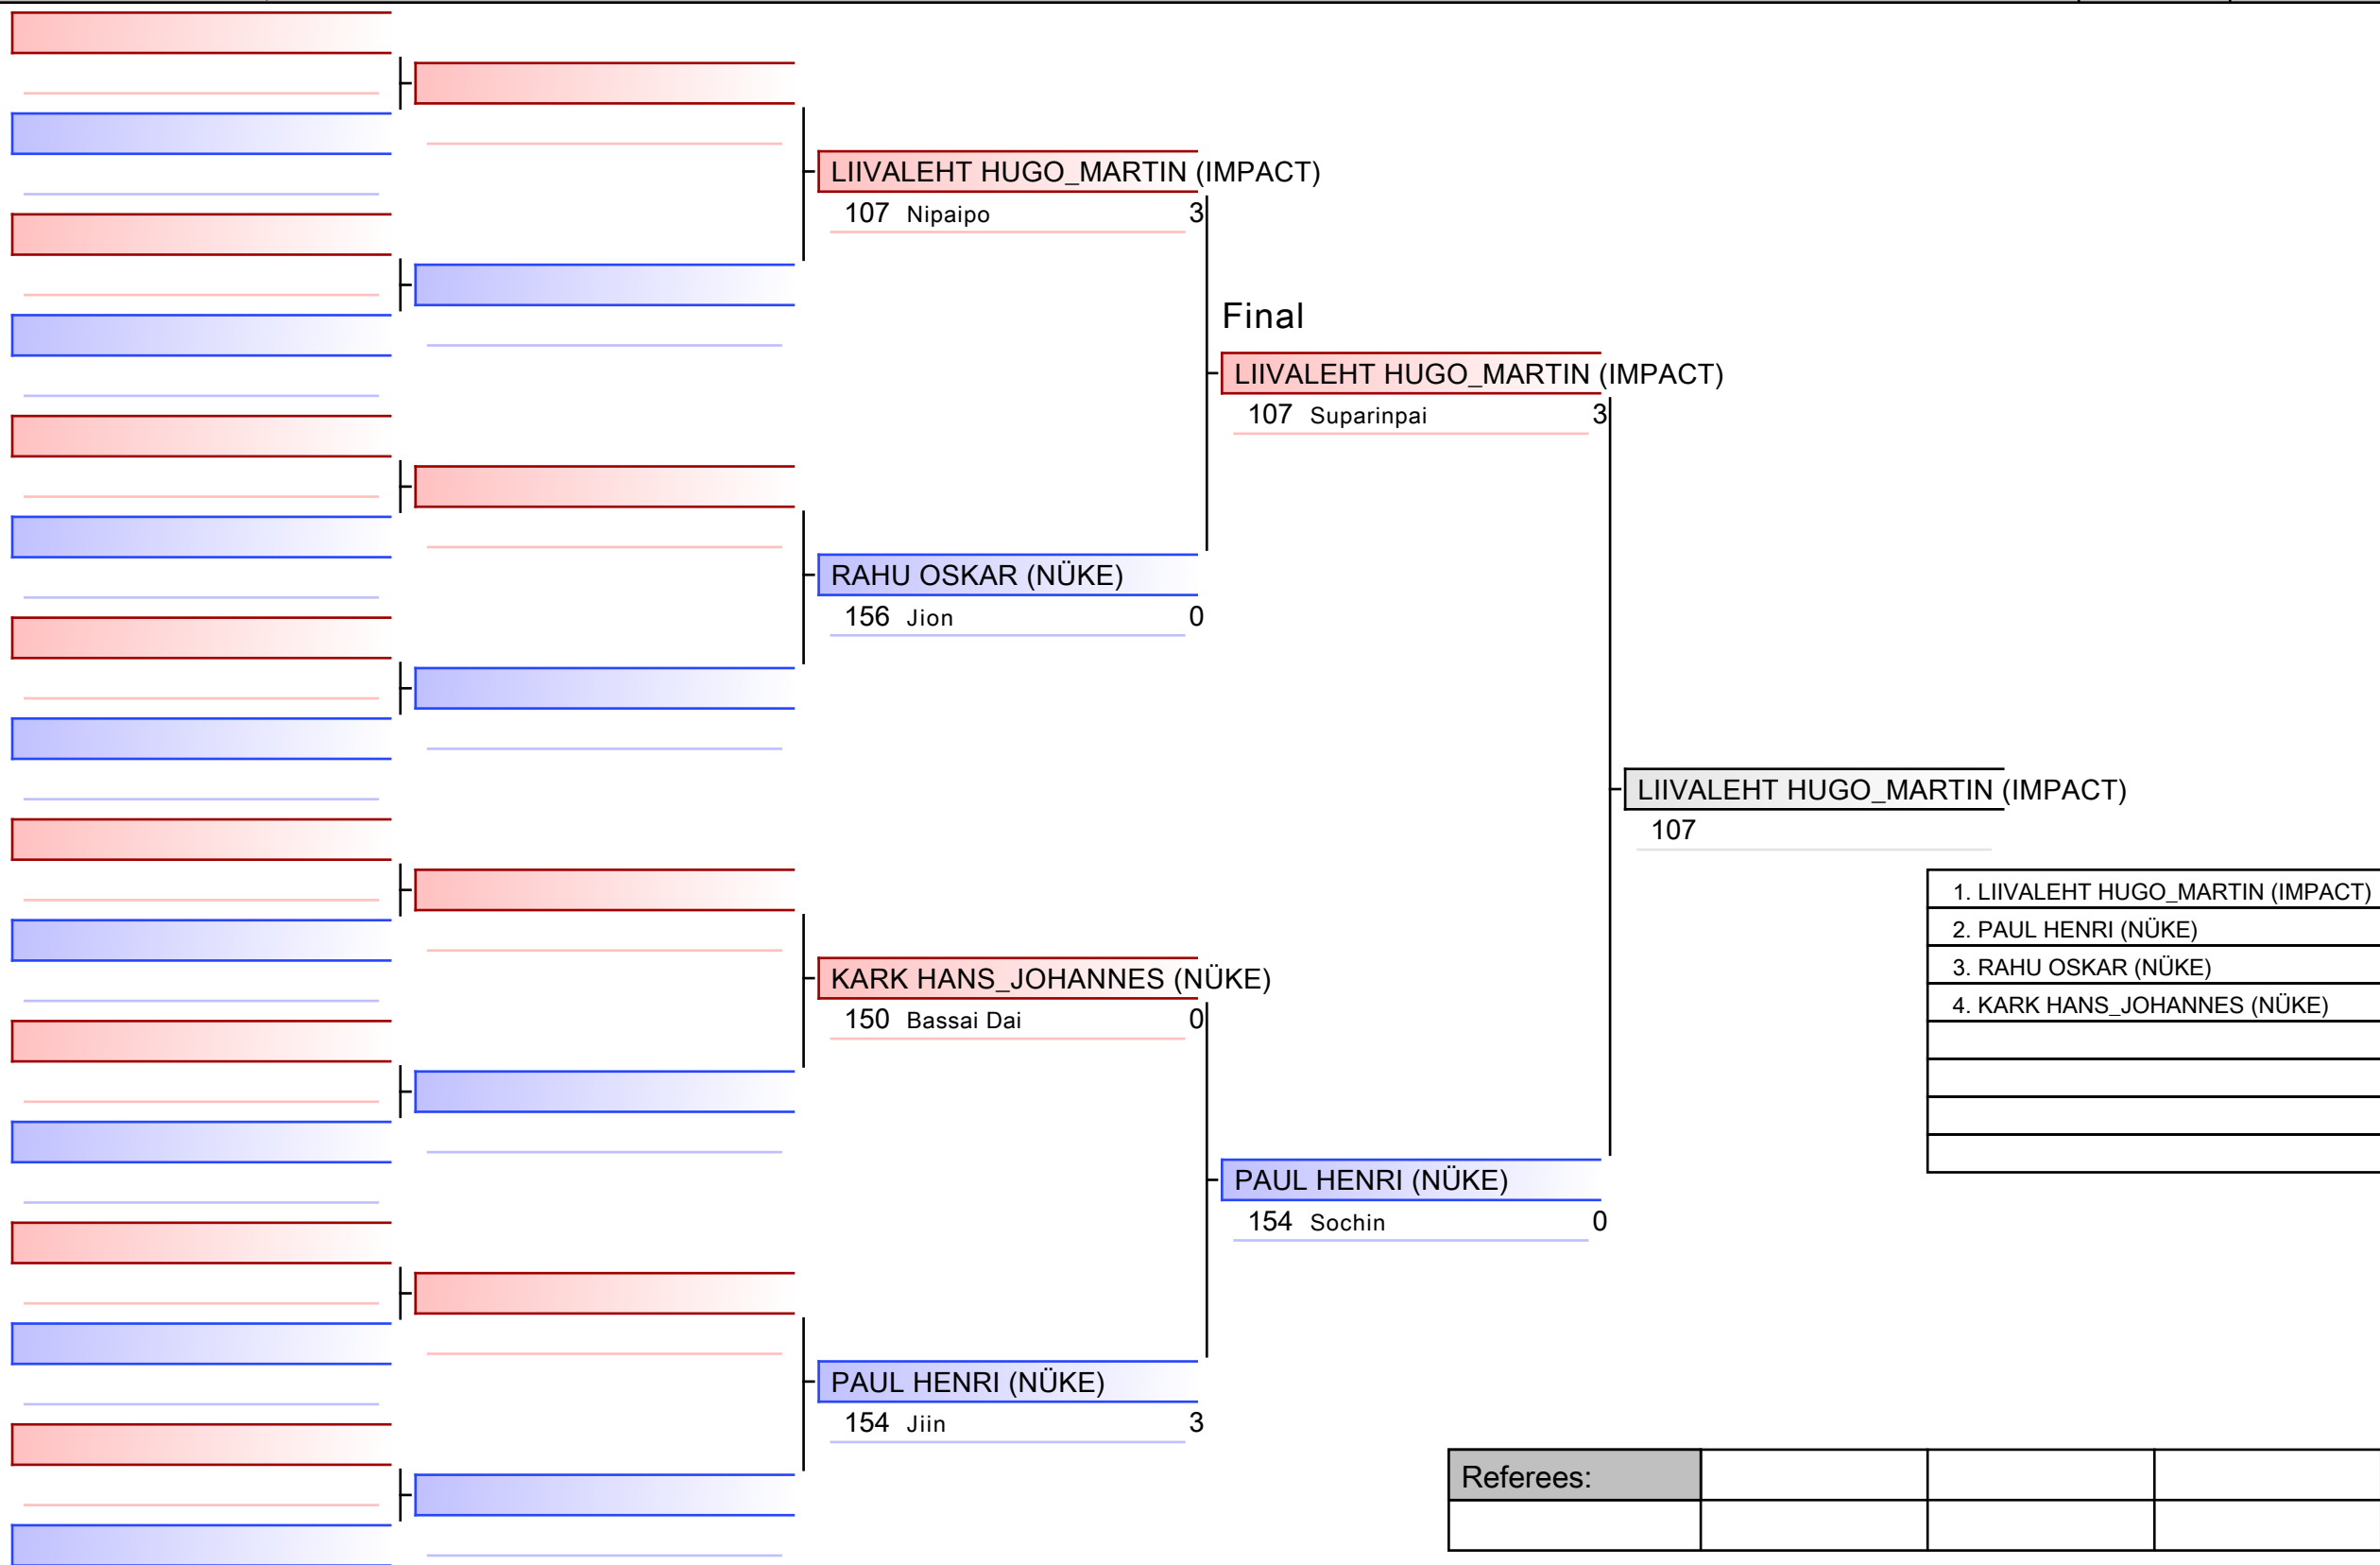

Referees:			

METS_MIHKEL (BUDO)
012

1. METS_MIHKEL (BUDO)
2. KILK SULEV (FALCO)

Referees:			

M U21 -67 kg - Round Robin (each against each)

EKF klubide MV 2021, EST

Tatami
2 17:15

Pool
1/1