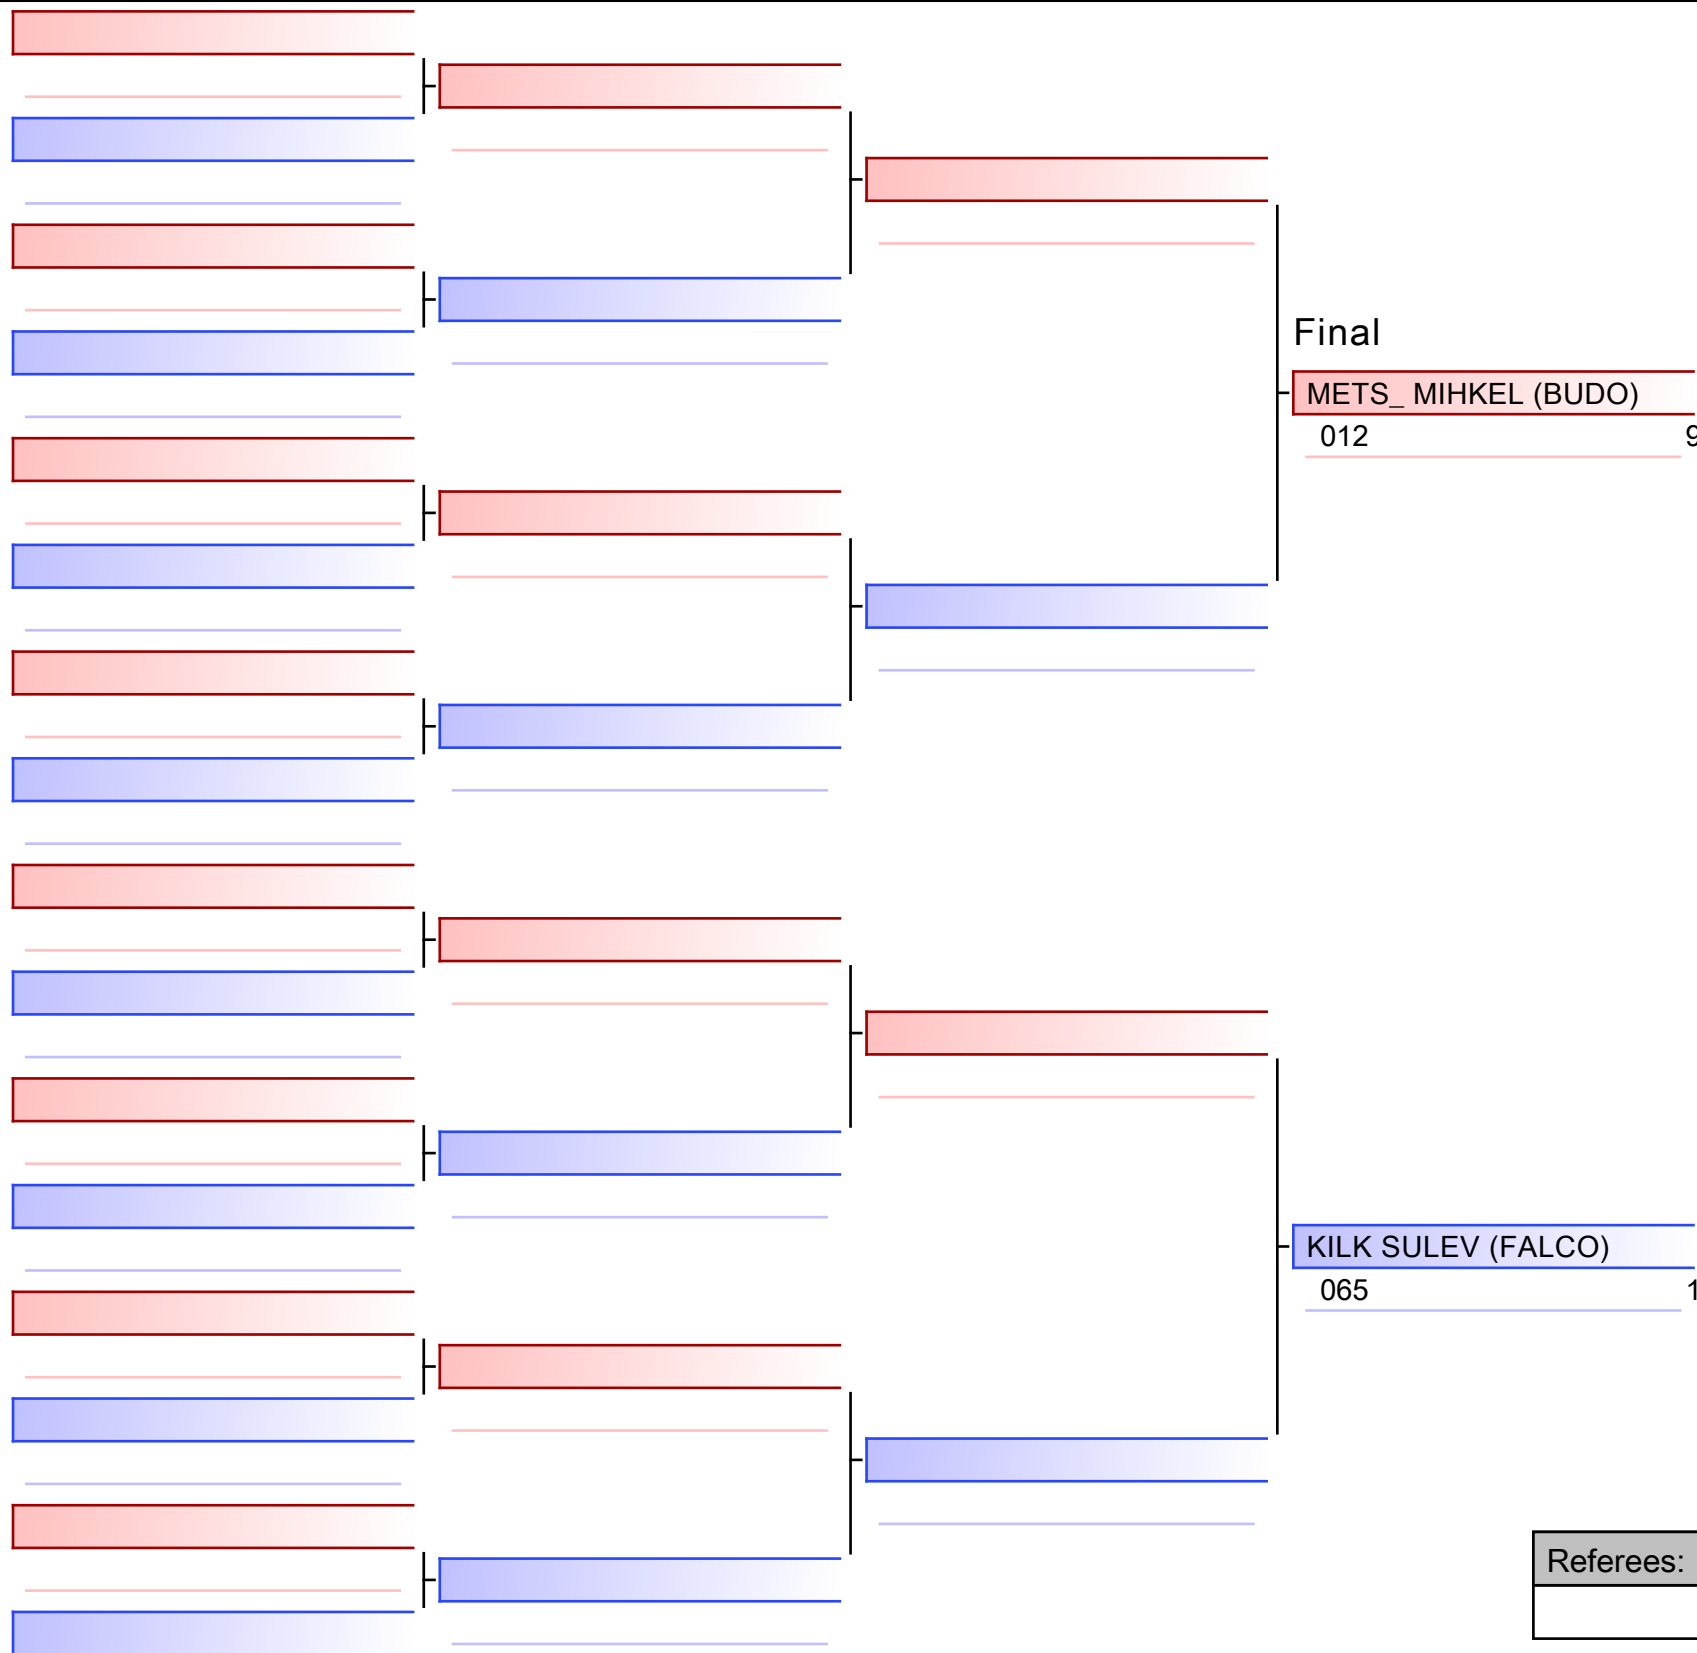

Referees:			

METS_MIHKEL (BUDO)
012

1. METS_MIHKEL (BUDO)
2. KILK SULEV (FALCO)

Referees:			

M U21 -67 kg - Round Robin (each against each)

EKF klubide MV 2021, EST

Tatami
2 17:15

Pool
1/1