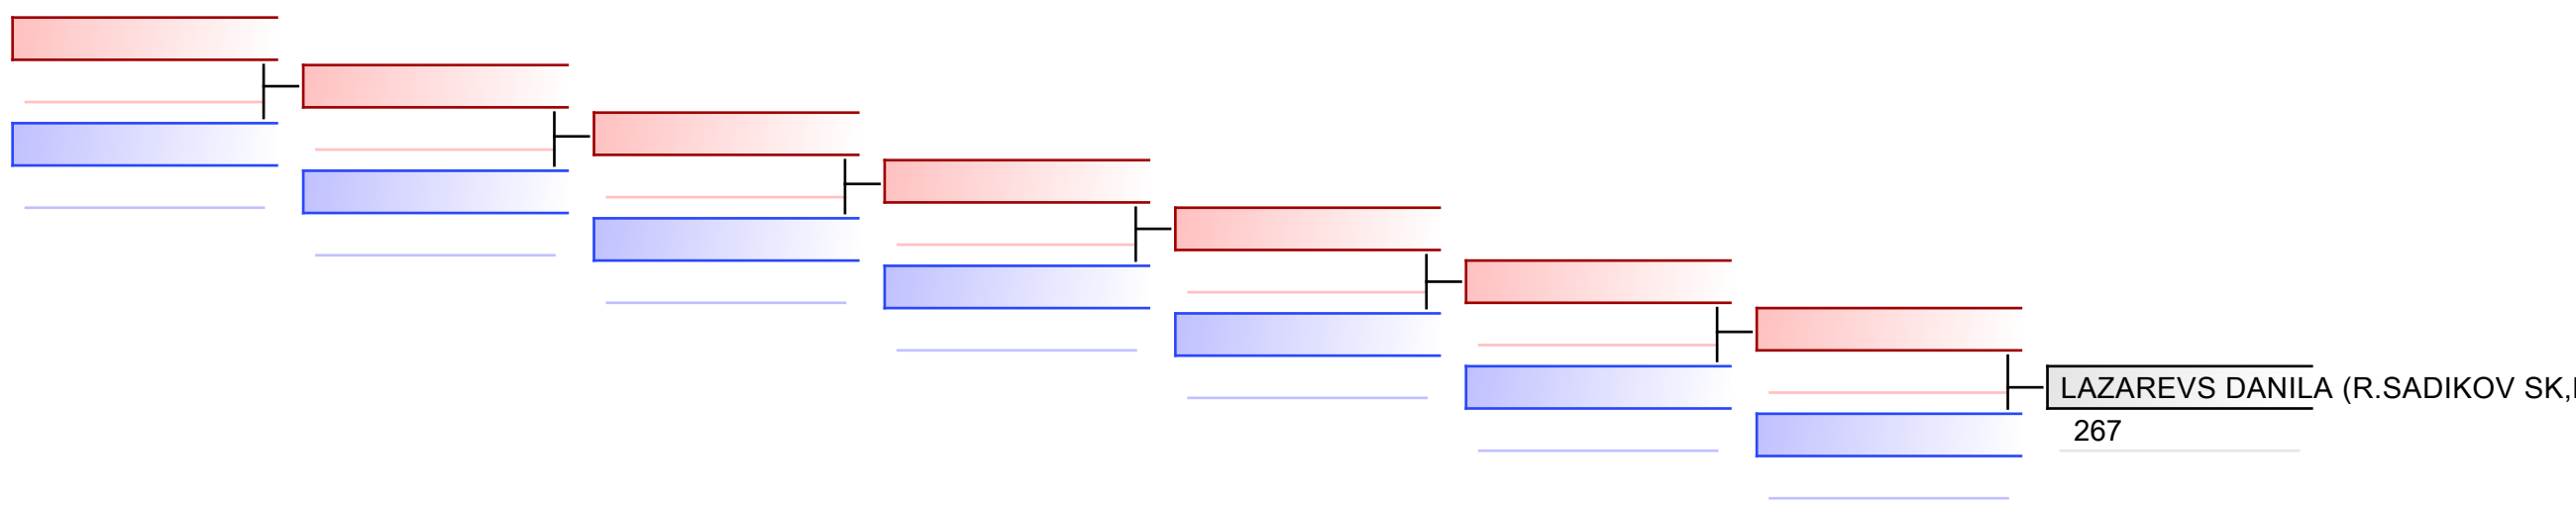

REPECHAGE: (1)