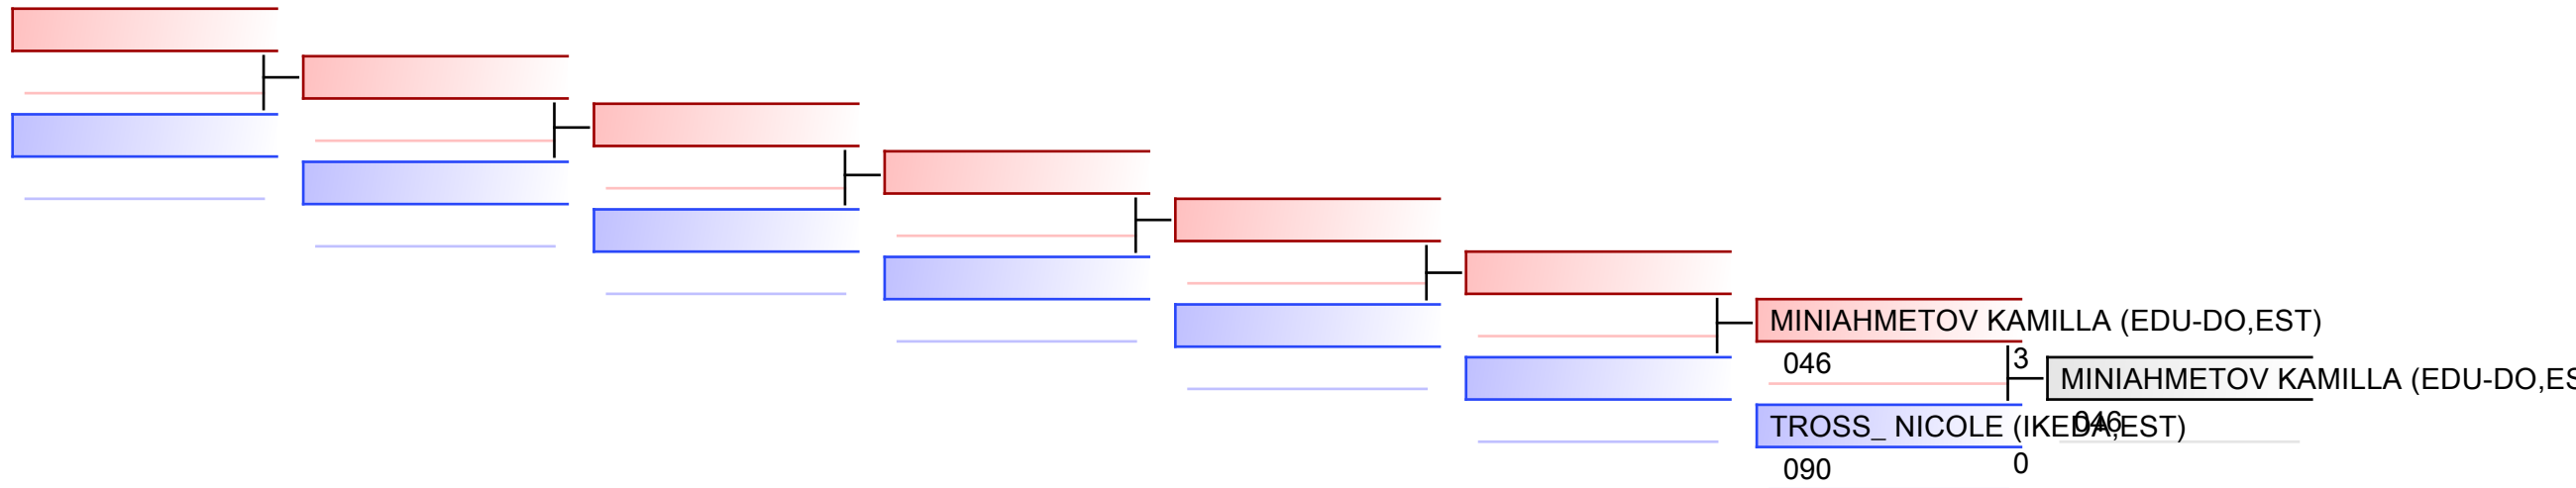

F U14 +47 kg

Edu-Do Cup 2022

Tatami
1 13:45

Pool
1

(c)sportdata GmbH & Co KG 2000-2022(2022-02-12 22:34) -WKF Approved- v 9.8.7 build 3 (2020-09-25) License: Estonian Karate Federation (expire 2022-11-29)