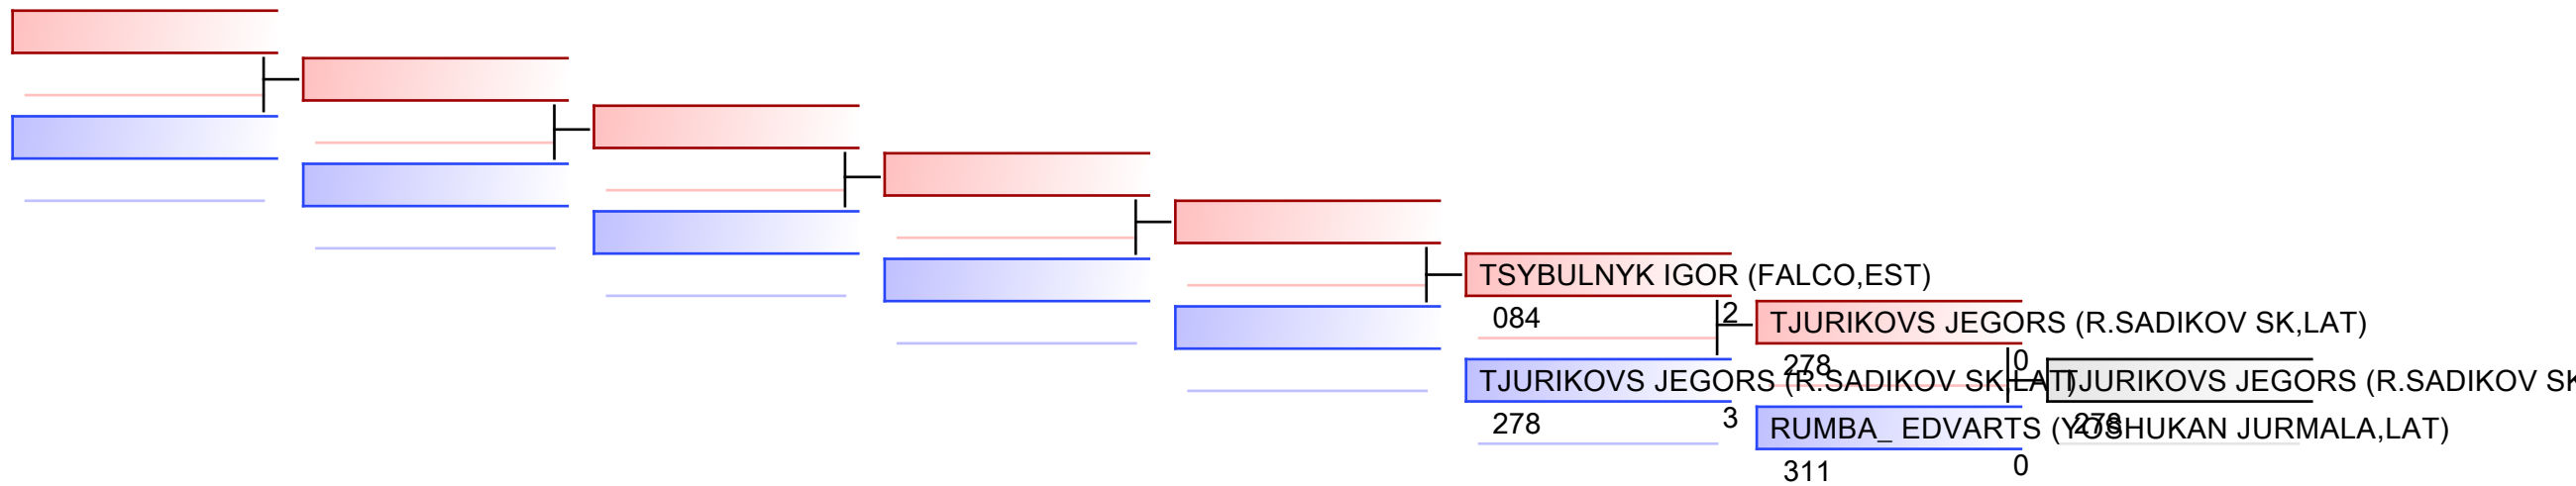

M U16 -63 kg

Edu-Do Cup 2022

Tatami
1 15:15

Pool
1

(c)sportdata GmbH & Co KG 2000-2022(2022-02-12 22:35) -WKF Approved- v 9.8.7 build 3 (2020-09-25) License: Estonian Karate Federation (expire 2022-11-29)