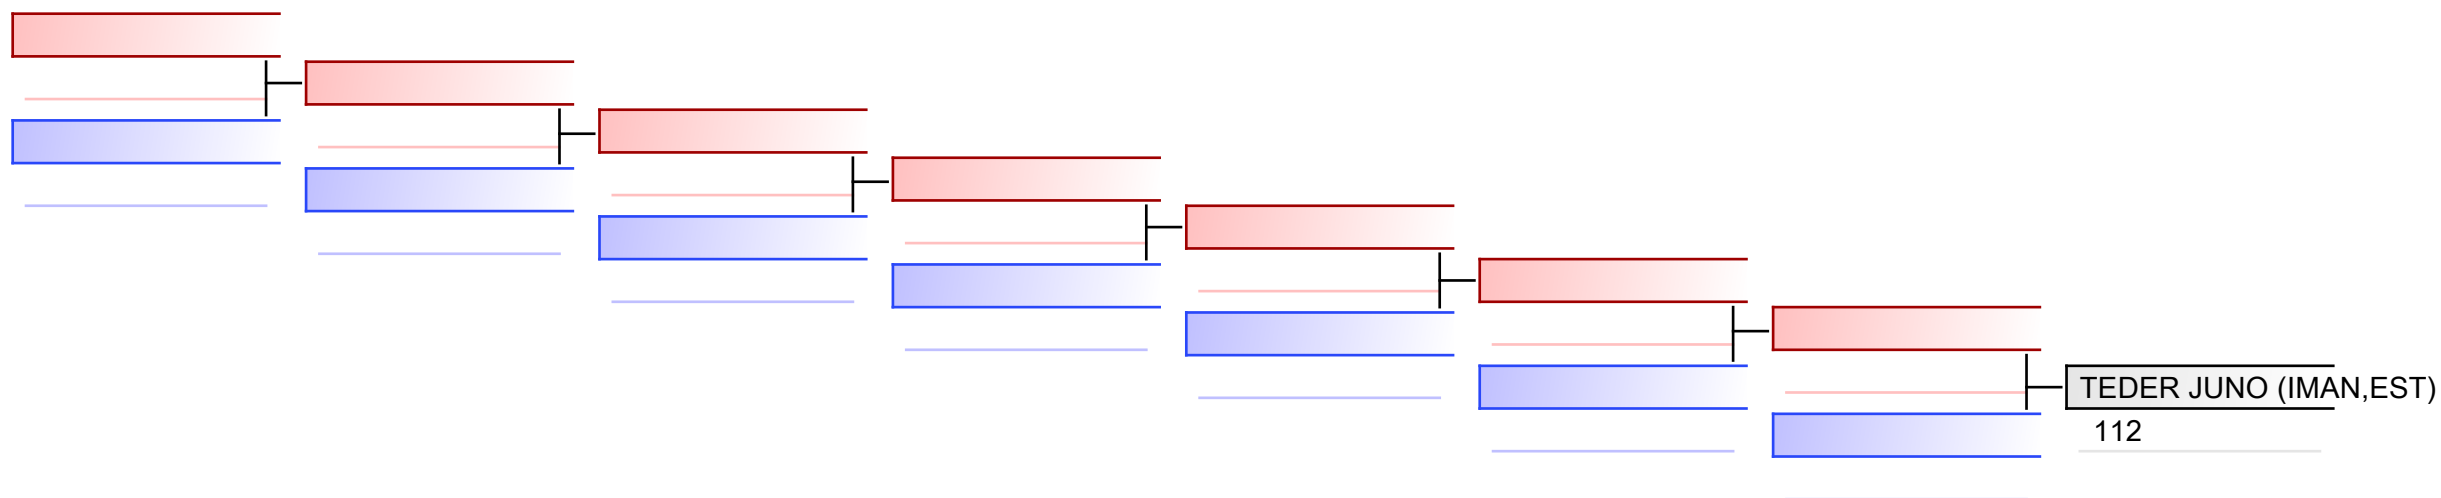

REPECHAGE: (1)

REPECHAGE: (1)

REPECHAGE: (1)

REPECHAGE: (1)

REPECHAGE: (1)

REPECHAGE: (1)

M U16 -63 kg

Edu-Do Cup 2022