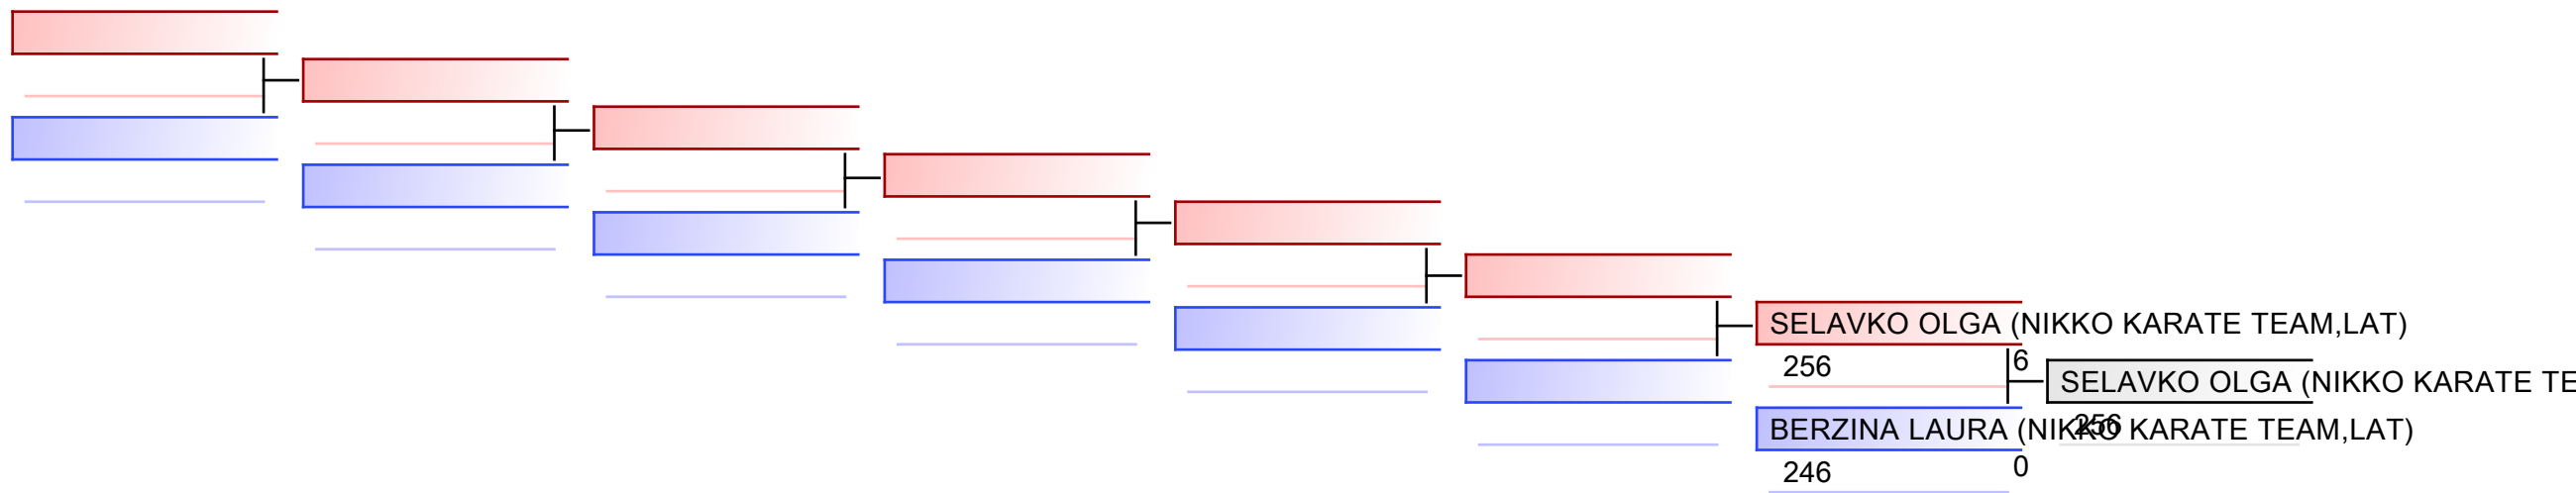

REPECHAGE: (1)