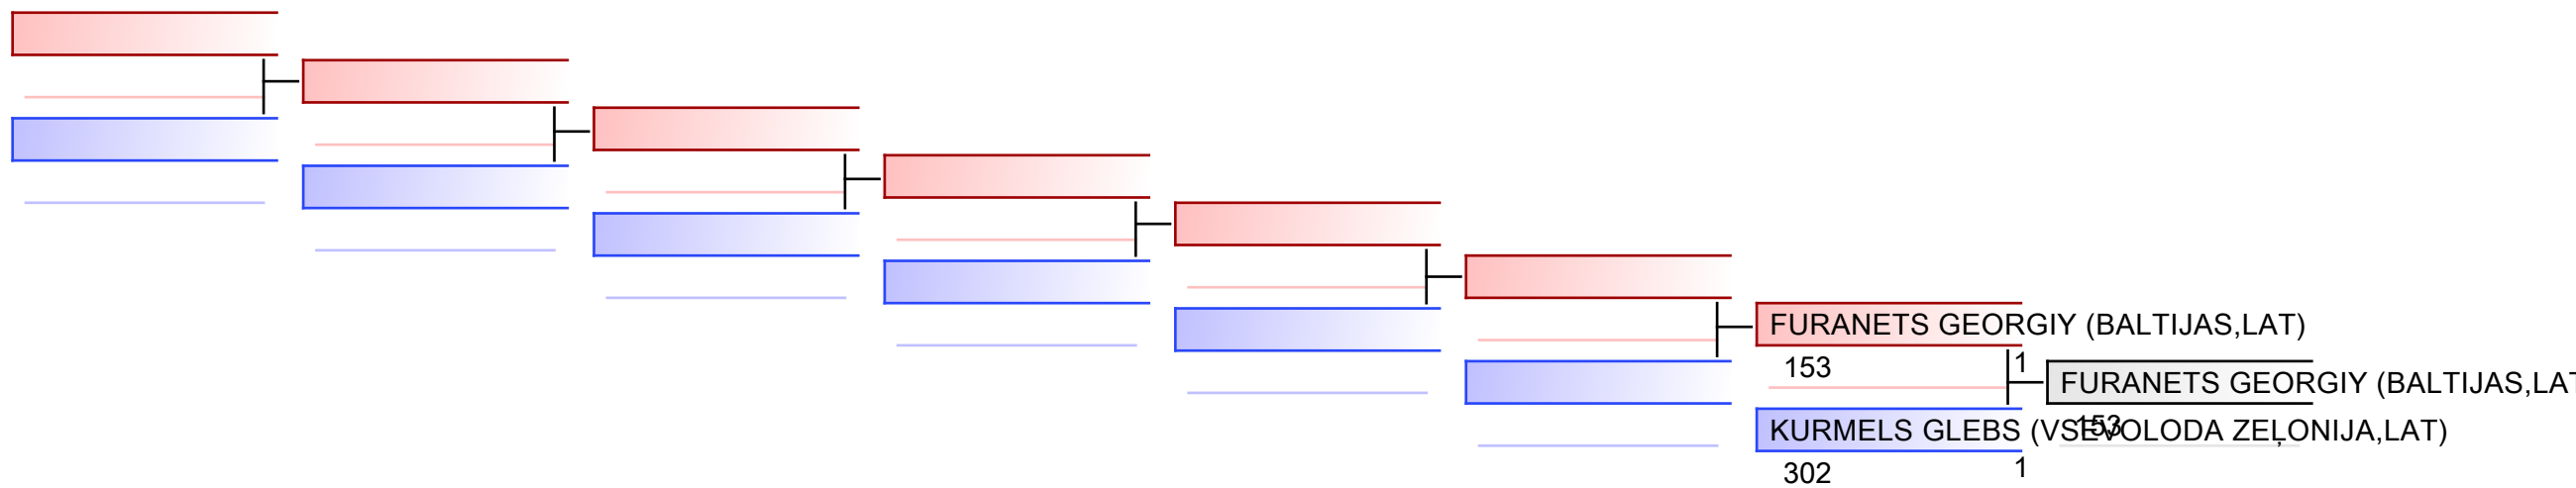

REPECHAGE: (1)

REPECHAGE: (1)

REPECHAGE: (1)

REPECHAGE: (1)

REPECHAGE: (1)

REPECHAGE: (1)

M U16 -63 kg

Edu-Do Cup 2022