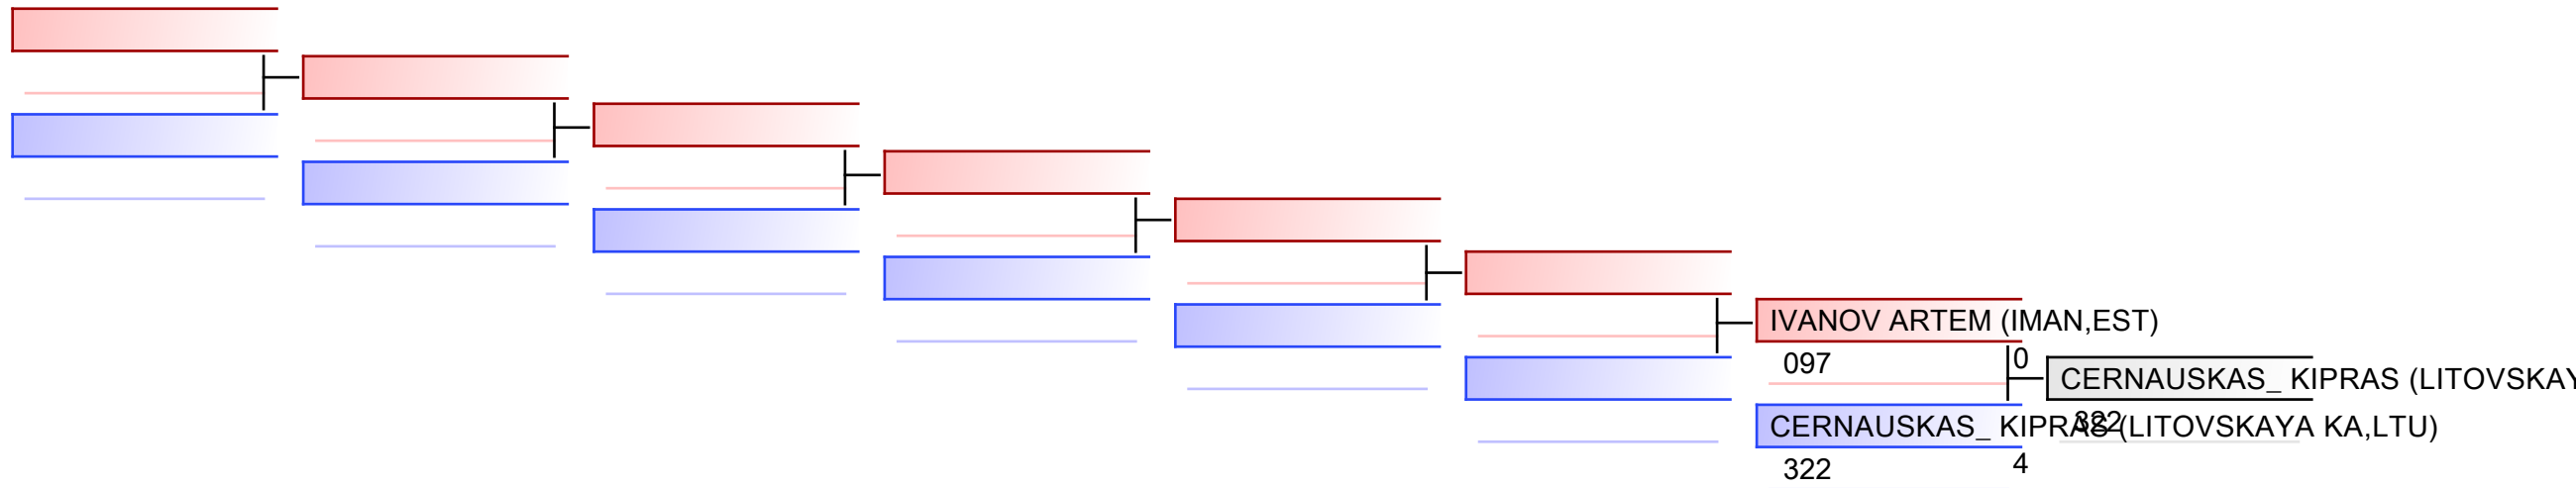

REPECHAGE: (1)

REPECHAGE: (1)

REPECHAGE: (1)

REPECHAGE: (1)

REPECHAGE: (1)

REPECHAGE: (1)

M U16 -63 kg

Edu-Do Cup 2022