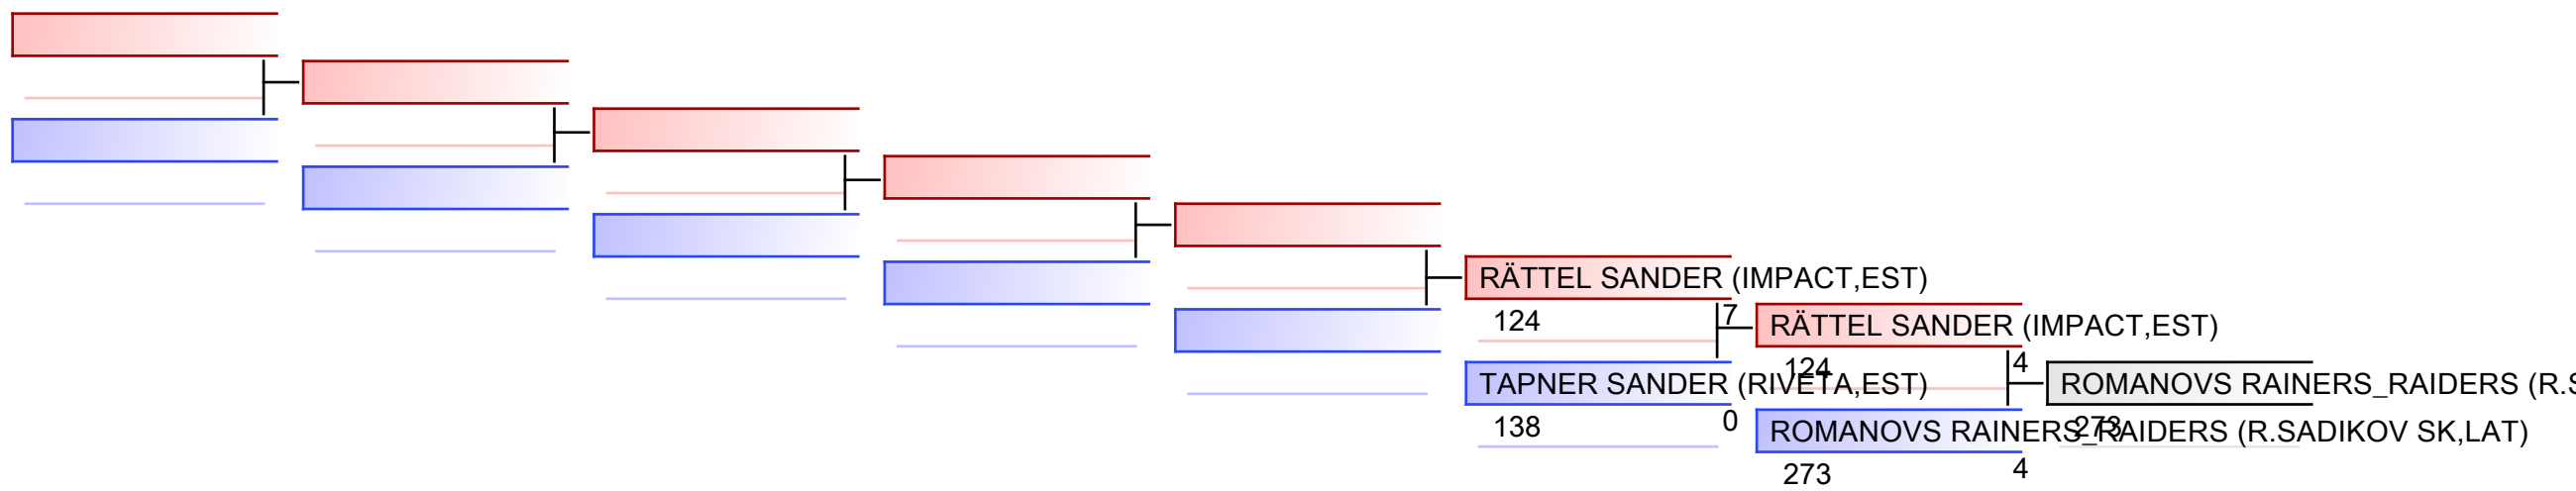

REPECHAGE: (1)

REPECHAGE: (1)

REPECHAGE: (1)

REPECHAGE: (1)

REPECHAGE: (1)

REPECHAGE: (1)

M U16 -63 kg

Edu-Do Cup 2022