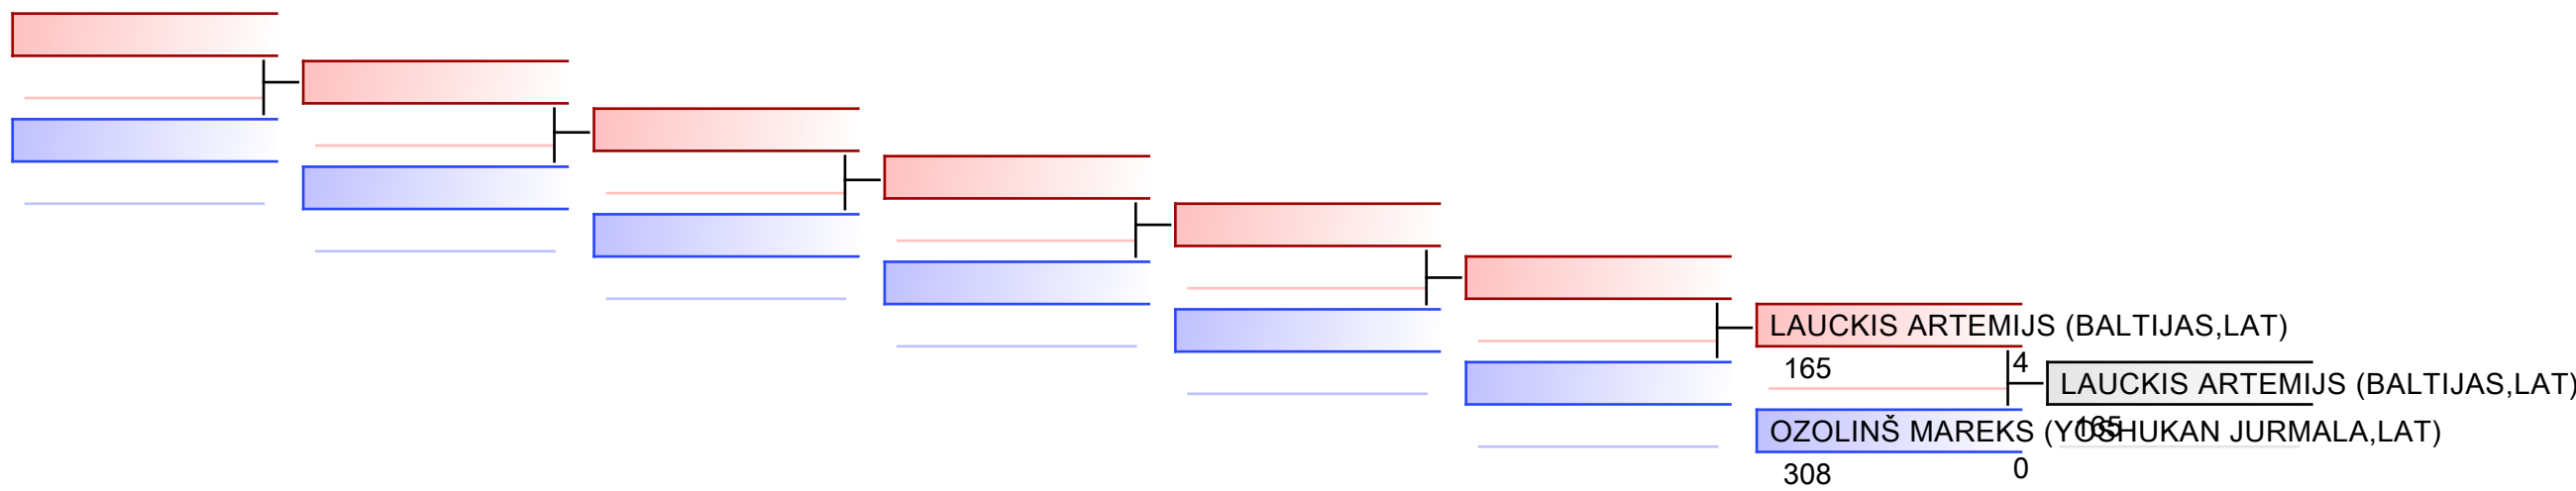

Pool
1

(c)sportdata GmbH & Co KG 2000-2022(2022-02-12 22:35) -WKF Approved- v 9.8.7 build 3 (2020-09-25) License: Estonian Karate Federation (expire 2022-11-29)

REPECHAGE: (1)

REPECHAGE: (1)

REPECHAGE: (1)