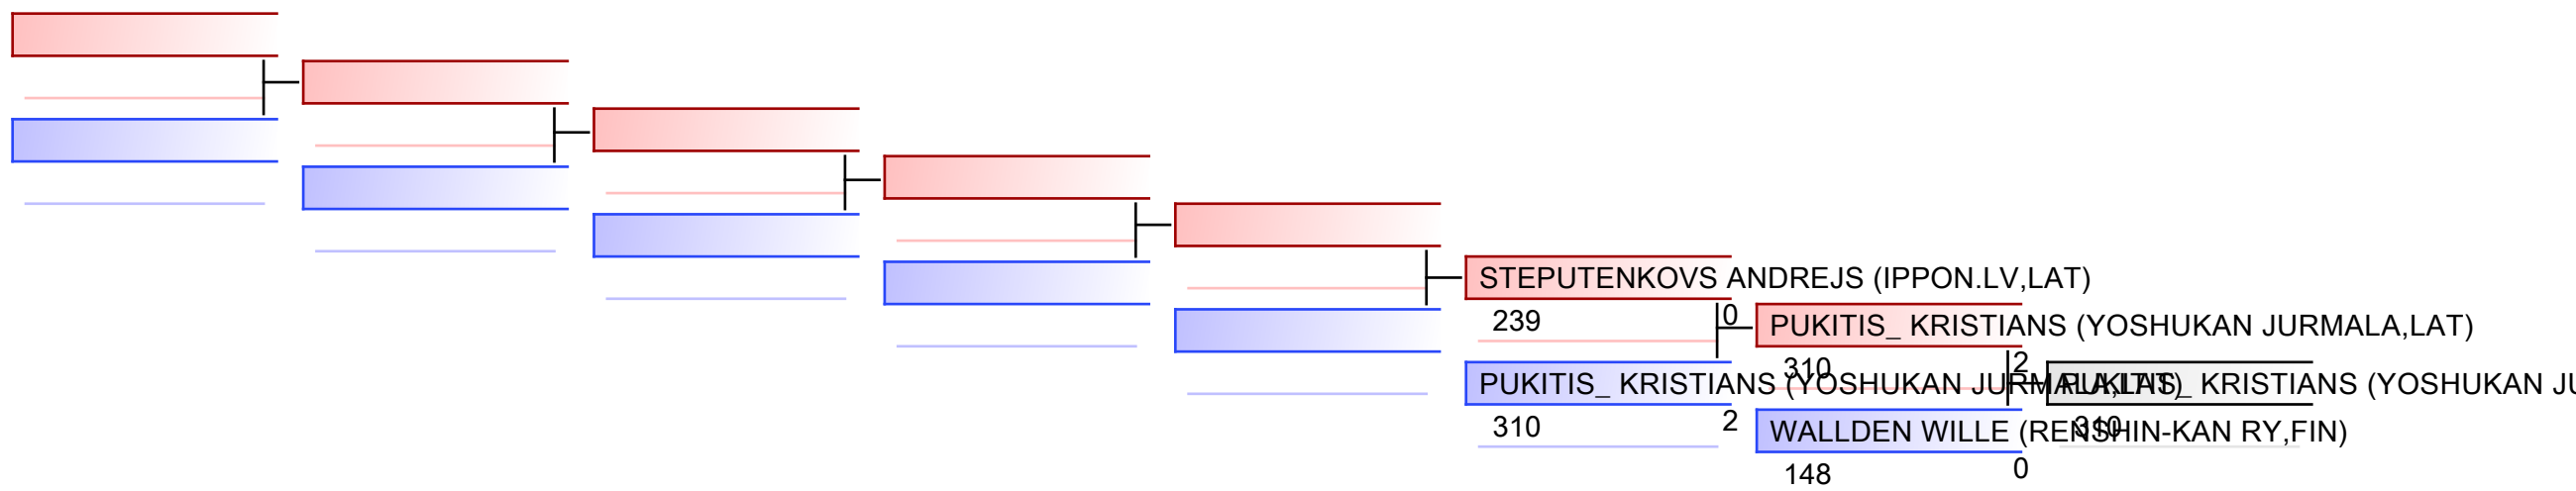

REPECHAGE: (1)

REPECHAGE: (1)

REPECHAGE: (1)

REPECHAGE: (1)

REPECHAGE: (1)

REPECHAGE: (1)

M U16 -63 kg

Edu-Do Cup 2022