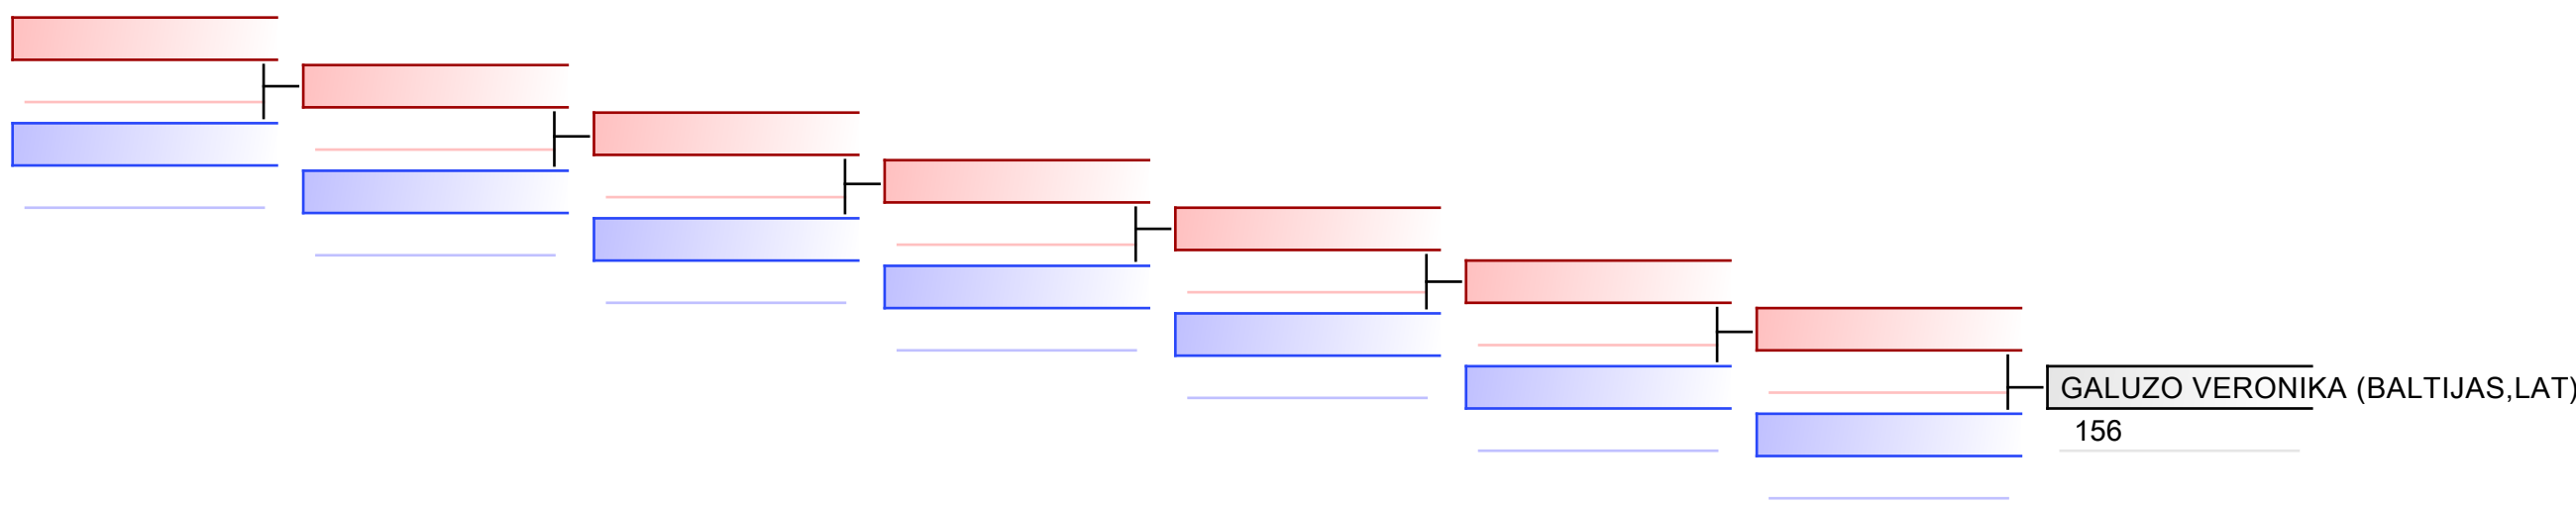

REPECHAGE: (1)