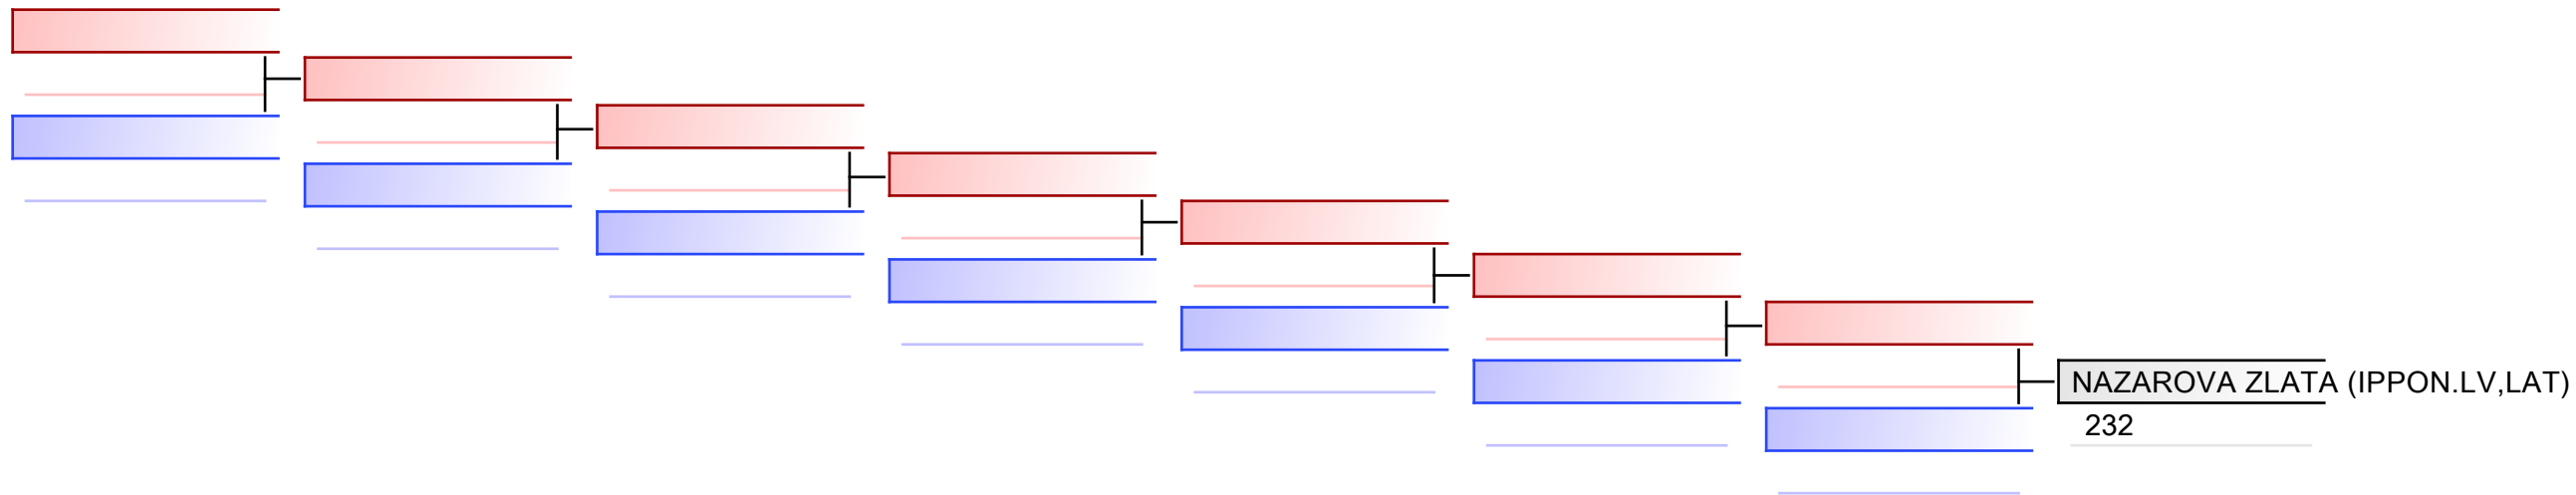

REPECHAGE: (1)

REPECHAGE: (1)

F U12 +40 kg

Edu-Do Cup 2022

Tatami
4 11:15

Pool
1

(c)sportdata GmbH & Co KG 2000-2022(2022-02-12 22:34) -WKF Approved- v 9.8.7 build 3 (2020-09-25) License: Estonian Karate Federation (expire 2022-11-29)