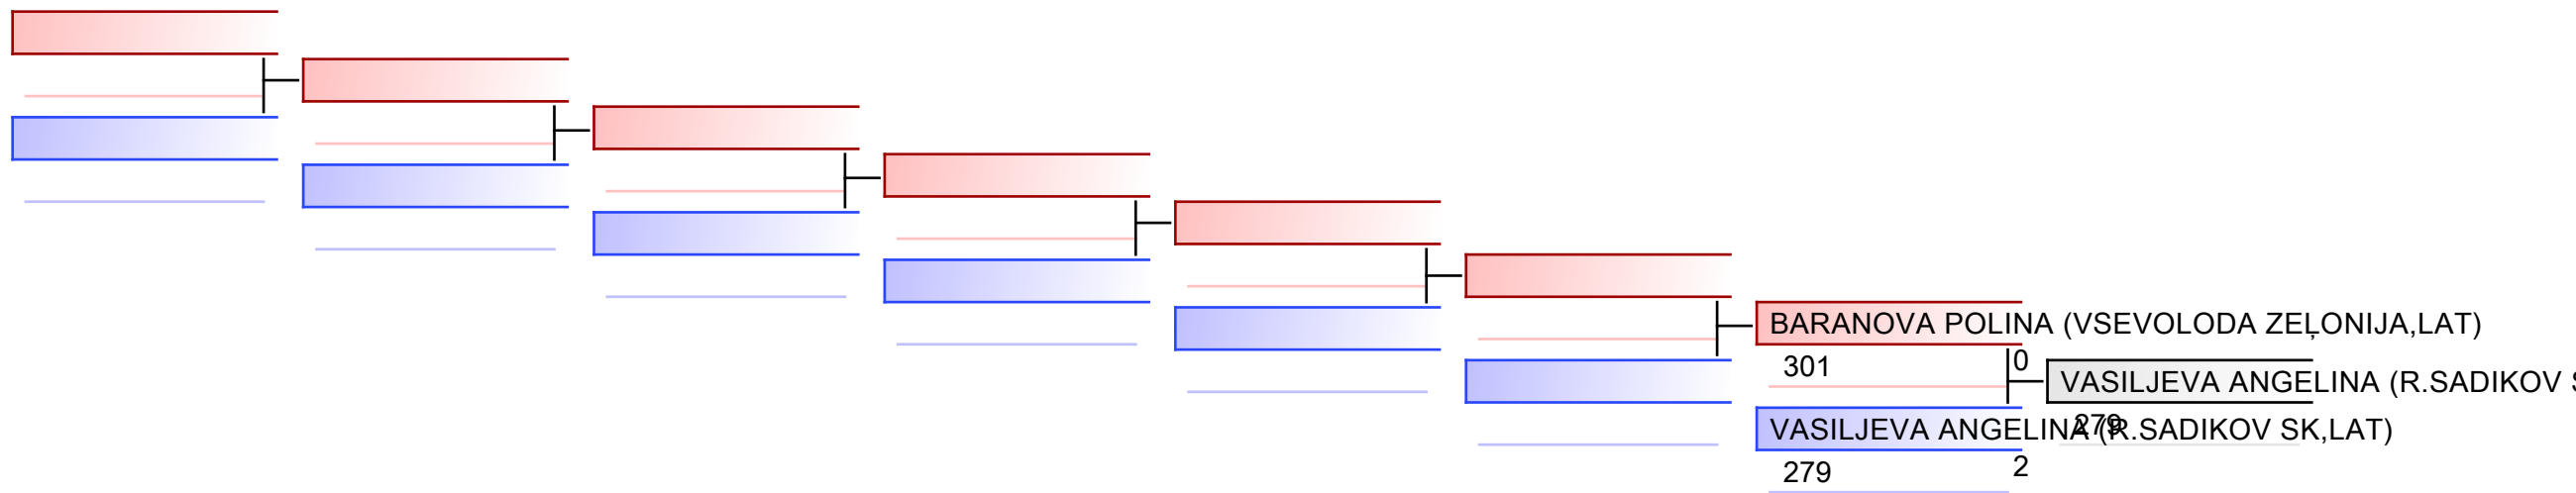

REPECHAGE: (1)