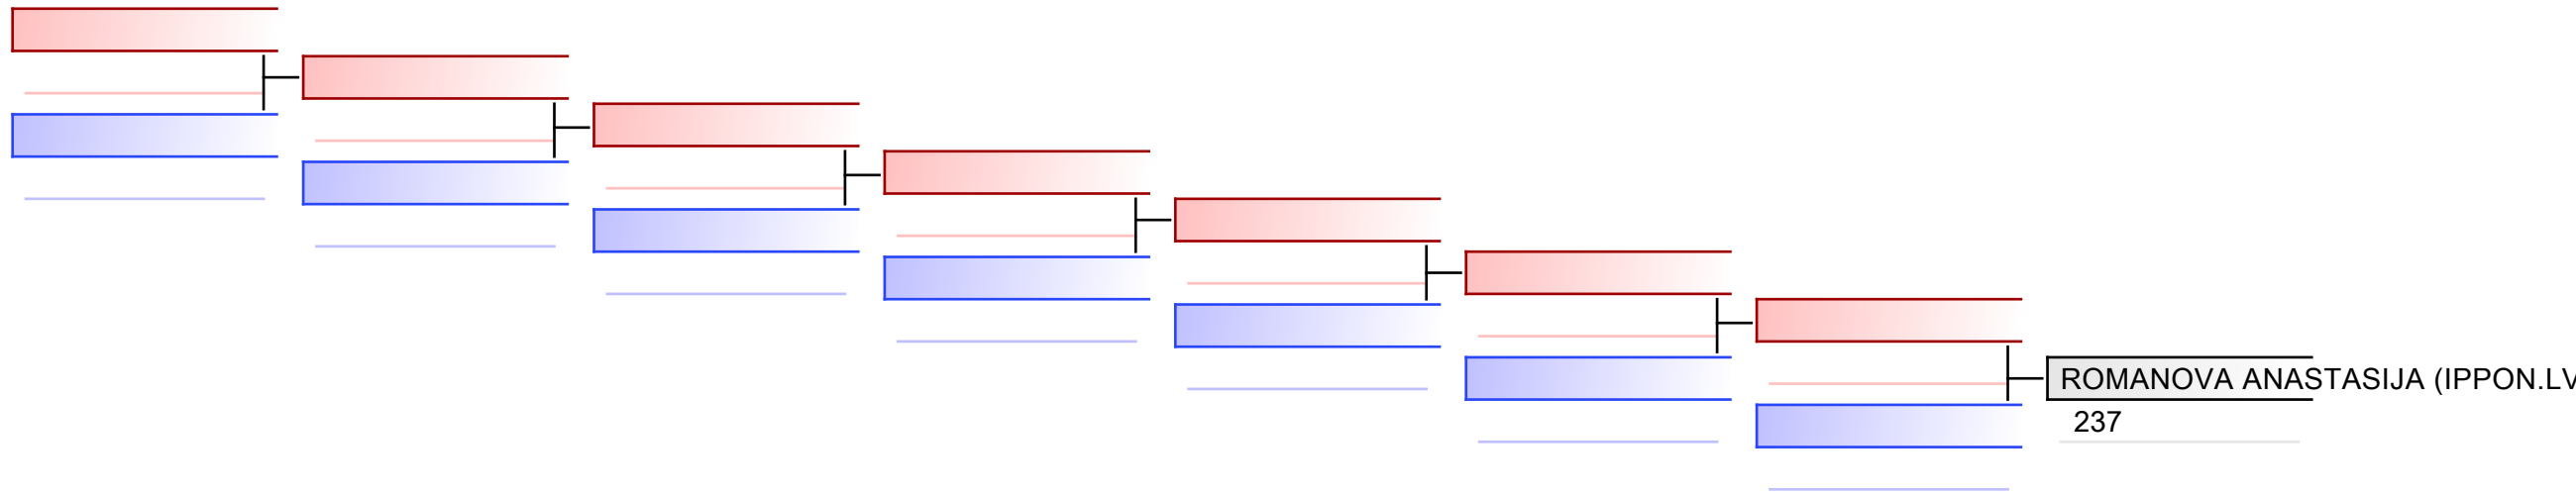

REPECHAGE: (1)

REPECHAGE: (1)

REPECHAGE: (1)

REPECHAGE: (1)

REPECHAGE: (1)

F U14 +47 kg

Edu-Do Cup 2022

Tatami
1 13:45