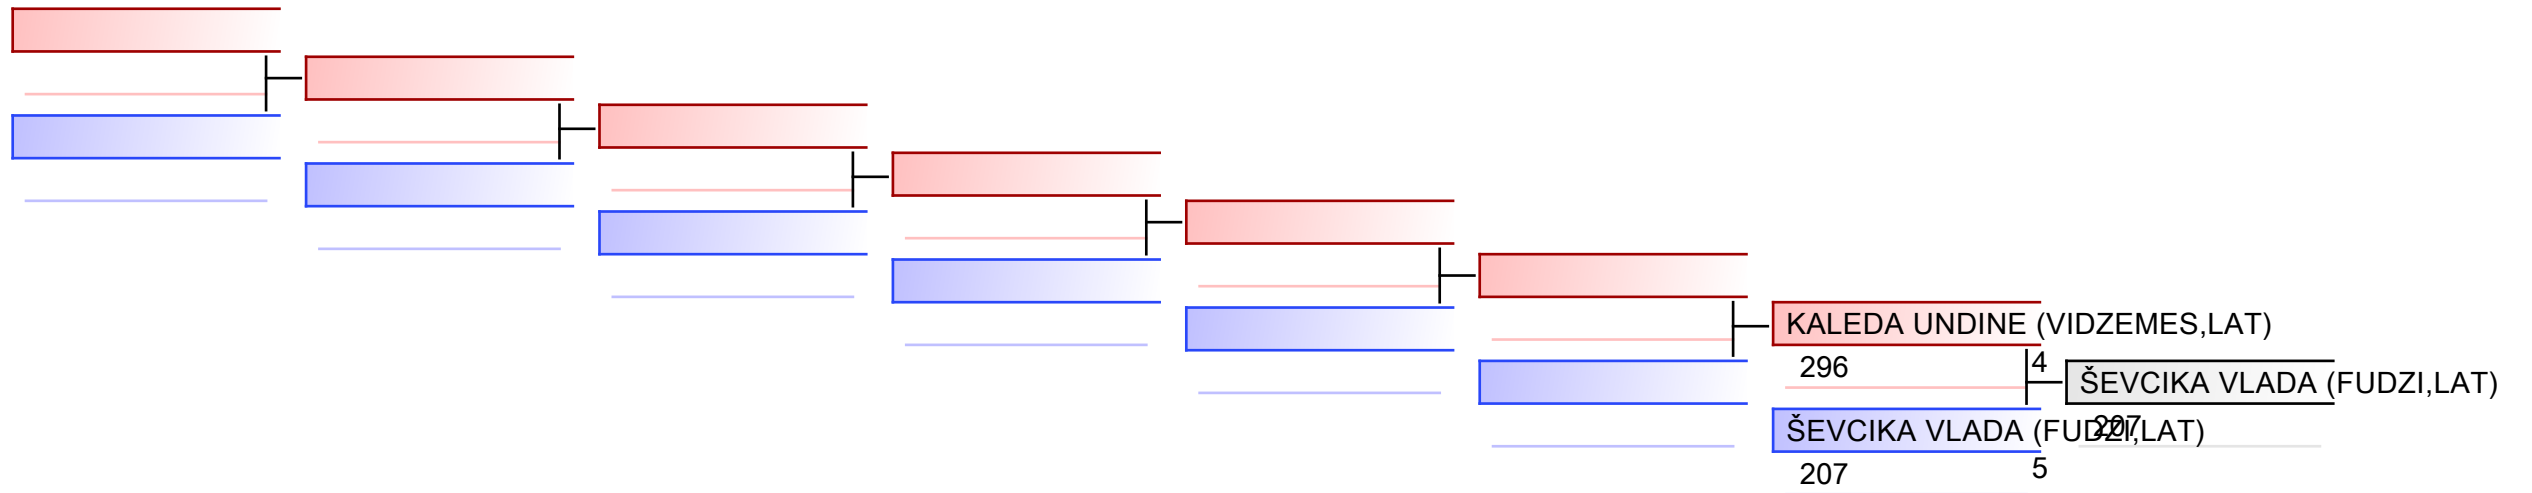

REPECHAGE: (1)

REPECHAGE: (1)

F U12 +40 kg

Edu-Do Cup 2022

Tatami
4 11:15

Pool
1

(c)sportdata GmbH & Co KG 2000-2022(2022-02-12 22:34) -WKF Approved- v 9.8.7 build 3 (2020-09-25) License: Estonian Karate Federation (expire 2022-11-29)