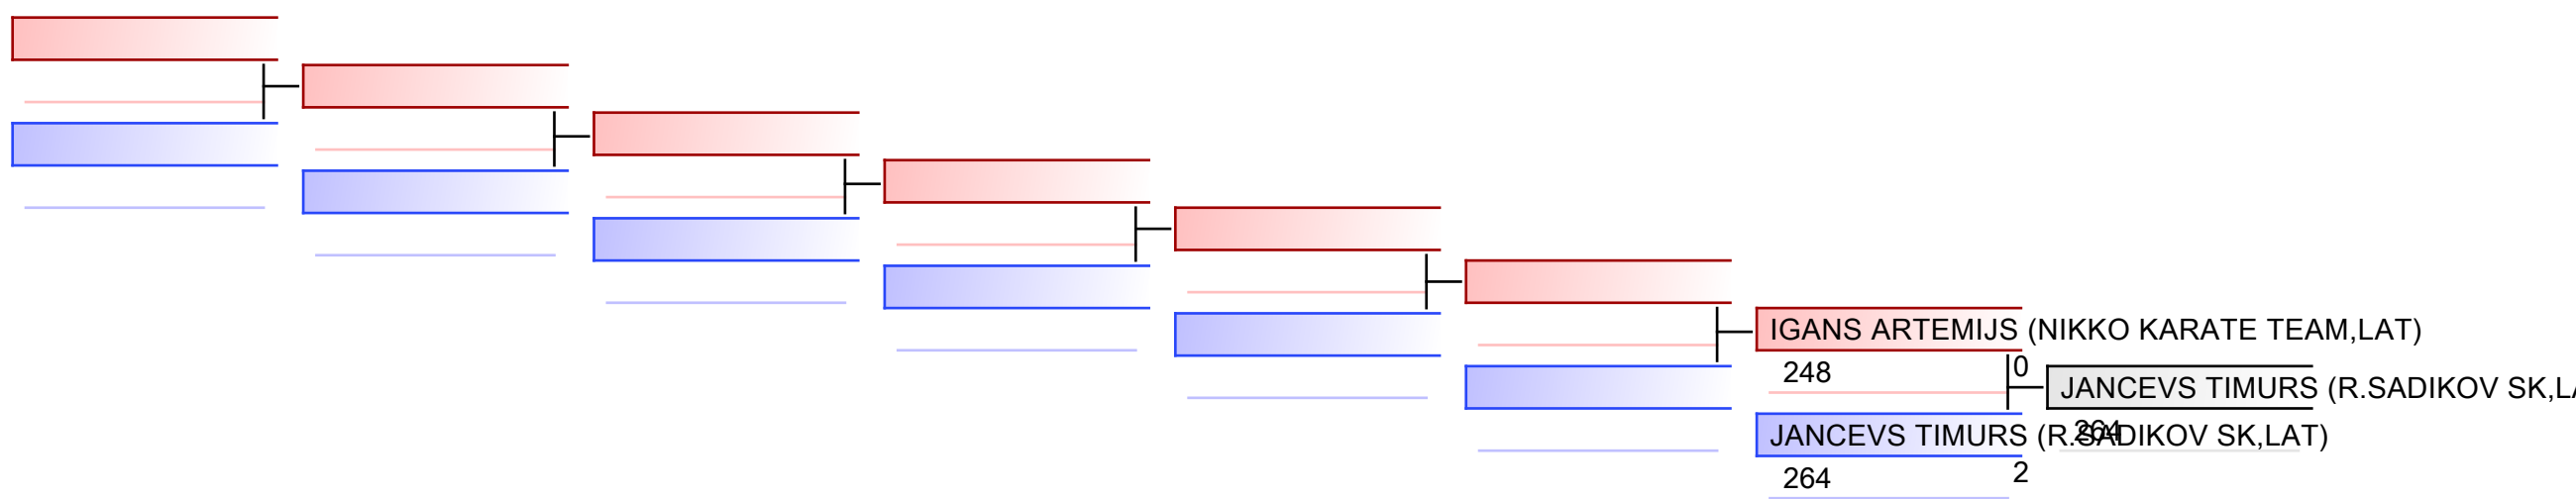

REPECHAGE: (1)