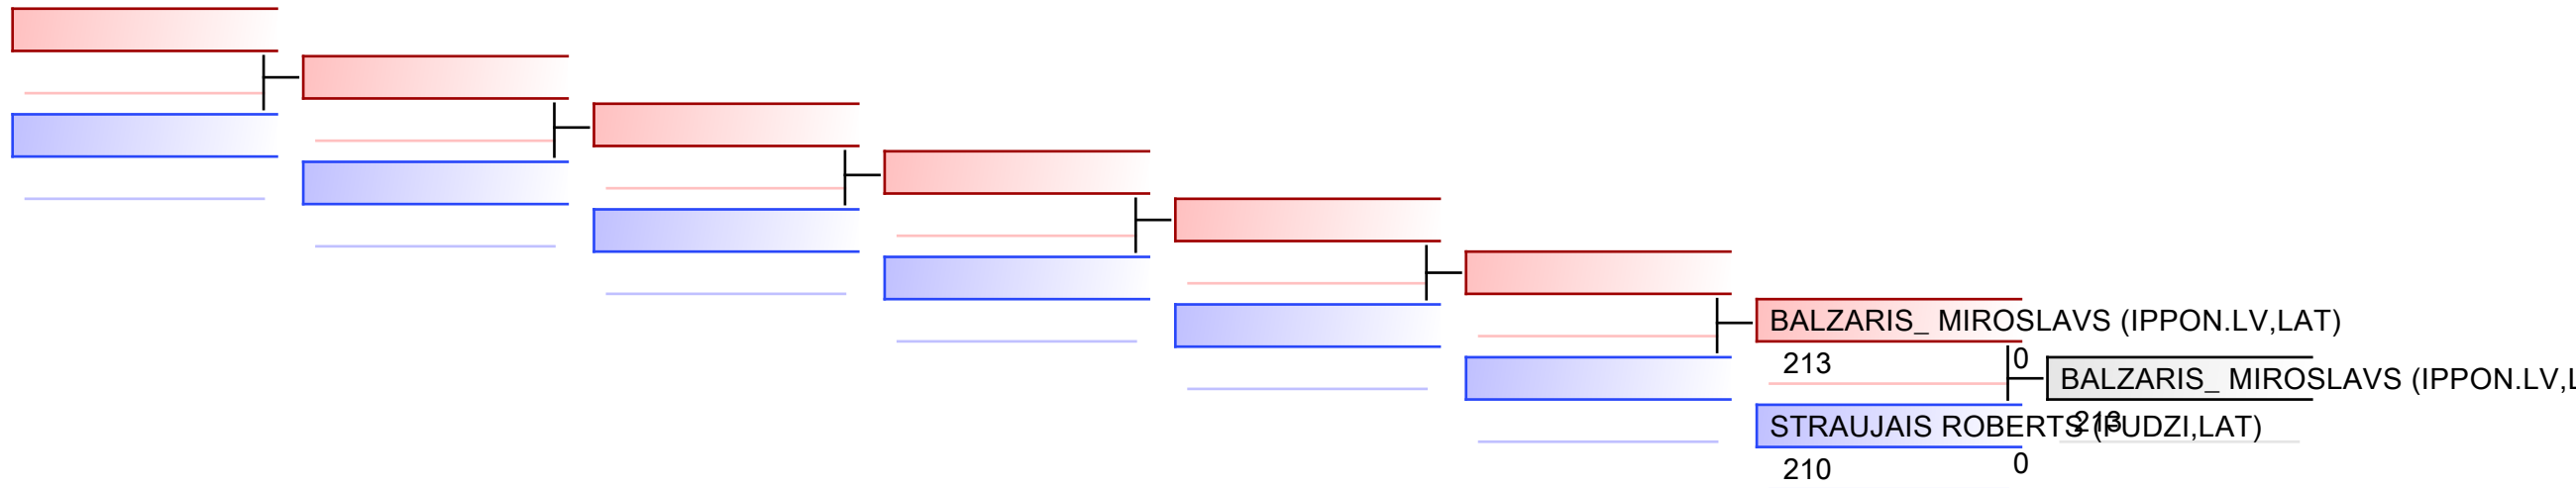

M U14 -50 kg

Edu-Do Cup 2022

Tatami
2 13:55

Pool
1

(c)sportdata GmbH & Co KG 2000-2022(2022-02-12 22:35) -WKF Approved- v 9.8.7 build 3 (2020-09-25) License: Estonian Karate Federation (expire 2022-11-29)