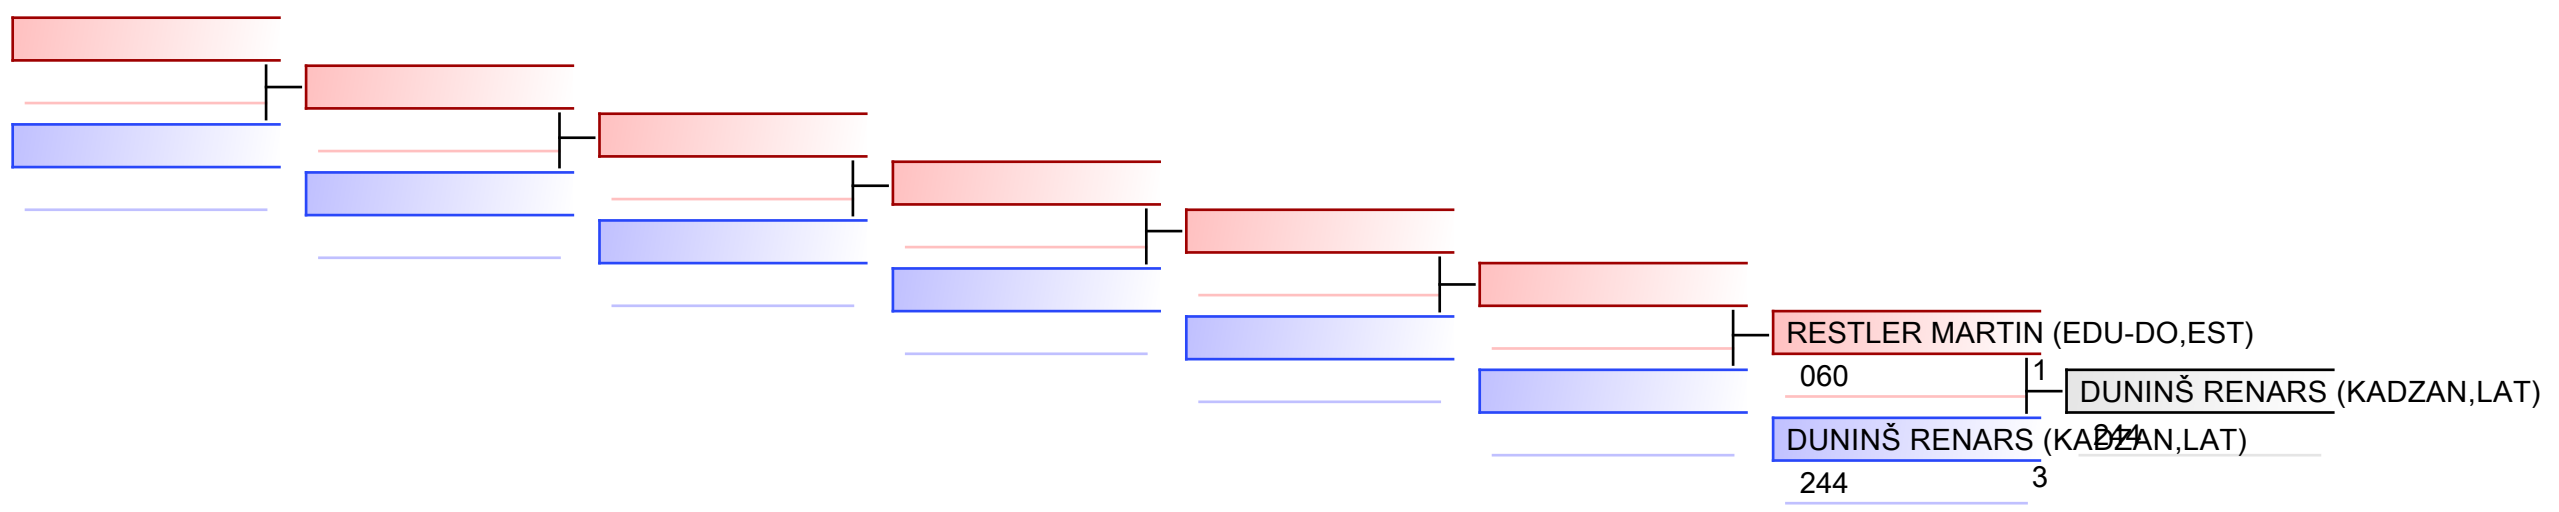

REPECHAGE: (1)

REPECHAGE: (1)

REPECHAGE: (1)

REPECHAGE: (1)

REPECHAGE: (1)

REPECHAGE: (1)

M U16 -63 kg

Edu-Do Cup 2022