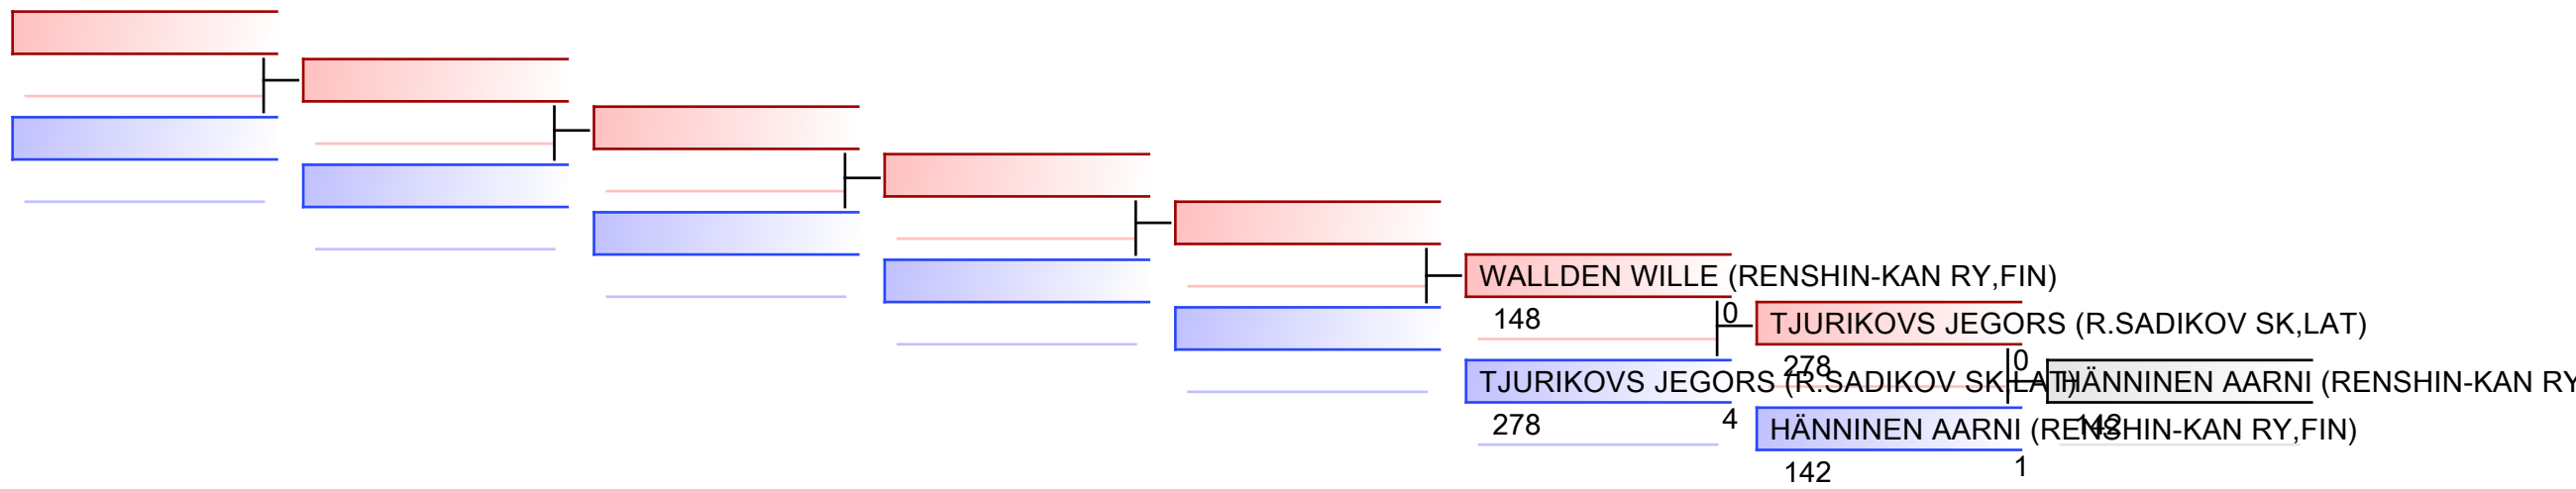

Tatami
2 15:15

Pool
1

(c)sportdata GmbH & Co KG 2000-2022(2022-02-12 22:35) -WKF Approved- v 9.8.7 build 3 (2020-09-25) License: Estonian Karate Federation (expire 2022-11-29)

REPECHAGE: (1)

REPECHAGE: (1)