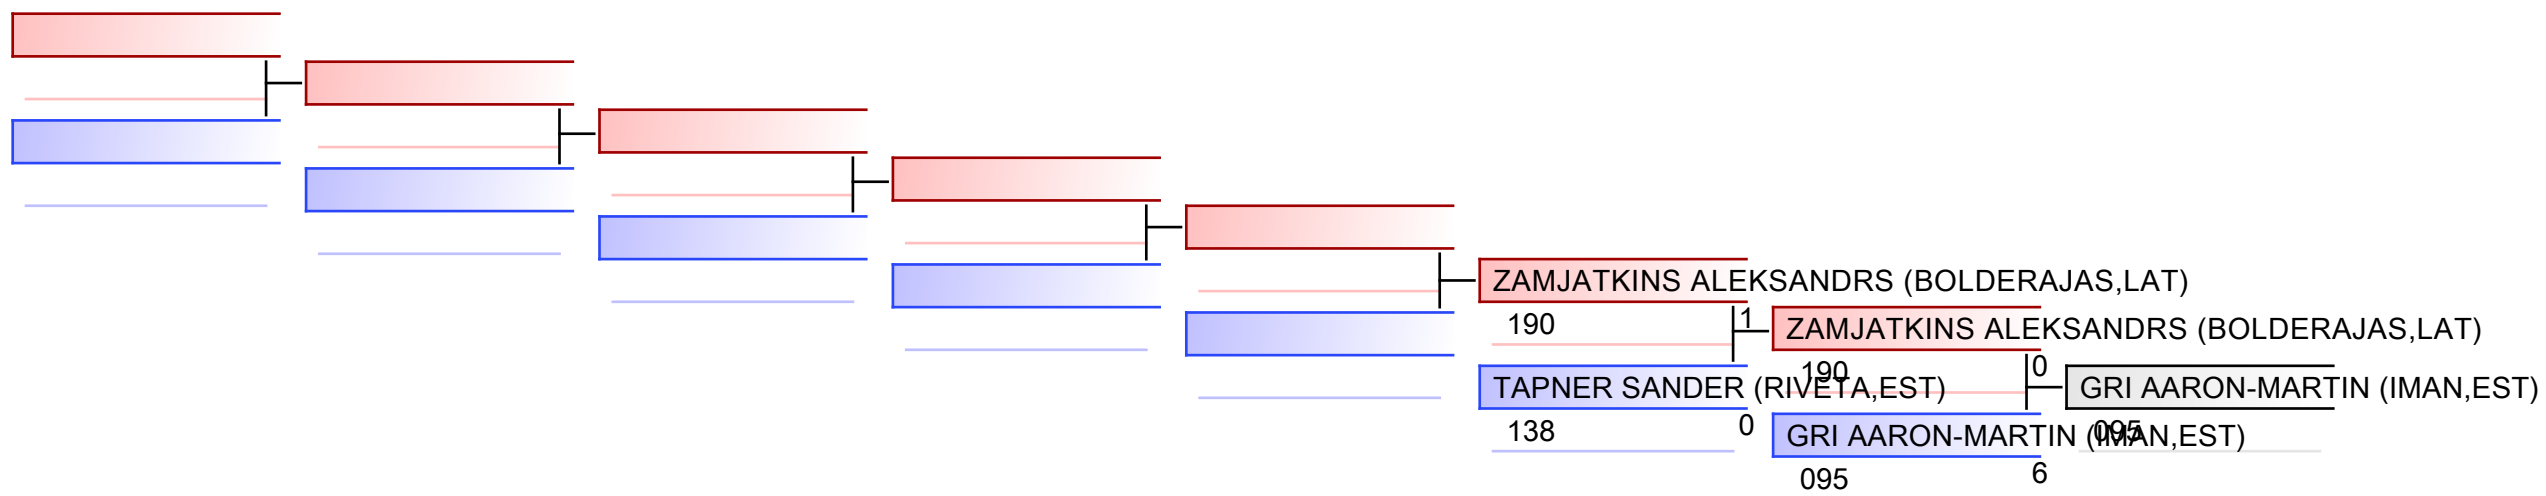

Pool
1

(c)sportdata GmbH & Co KG 2000-2022(2022-02-12 22:35) -WKF Approved- v 9.8.7 build 3 (2020-09-25) License: Estonian Karate Federation (expire 2022-11-29)

REPECHAGE: (1)

REPECHAGE: (1)

REPECHAGE: (1)