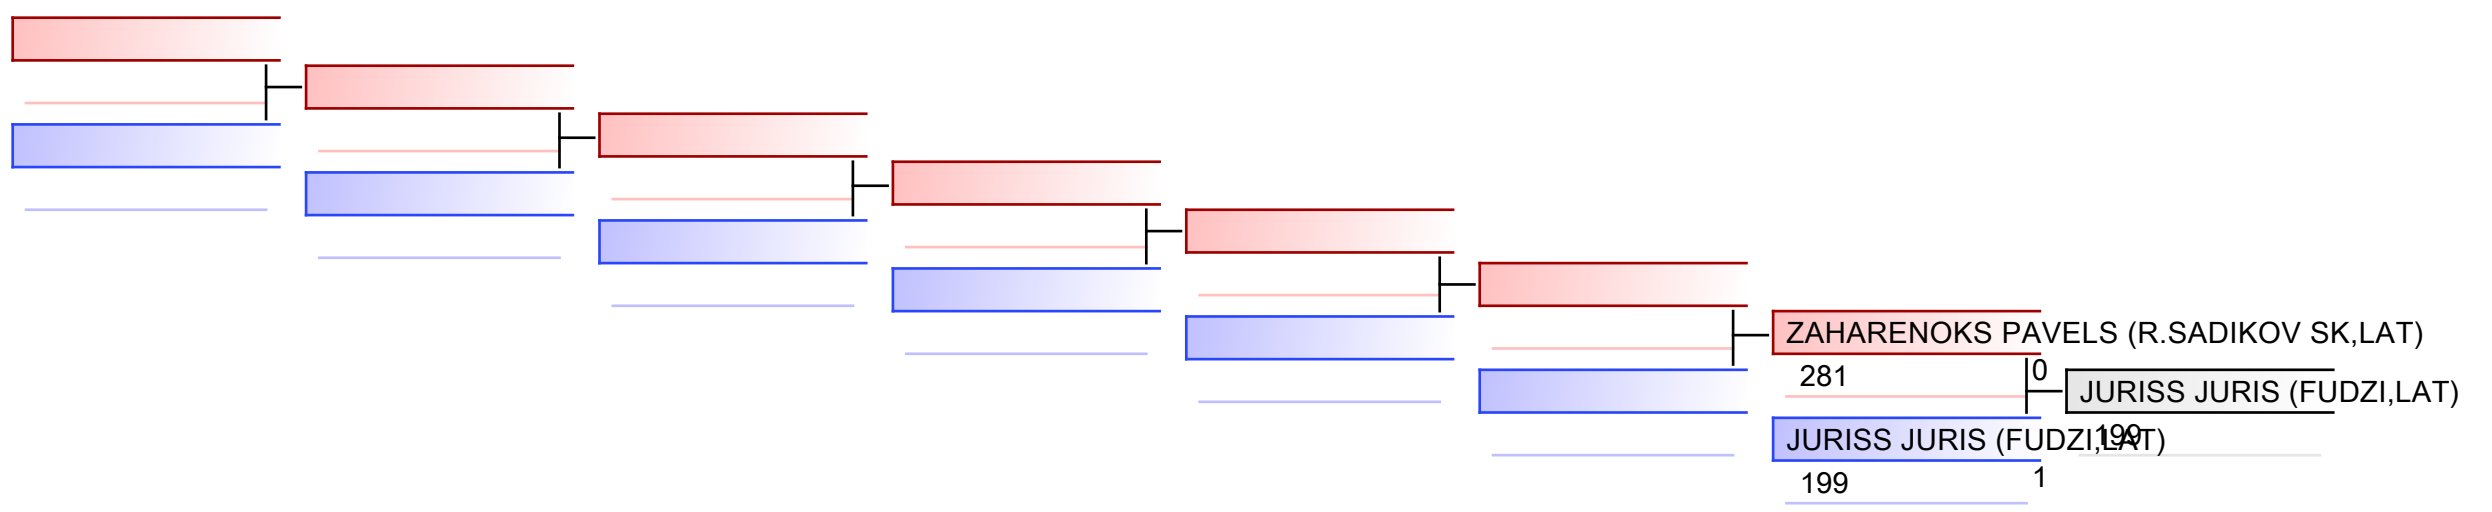

REPECHAGE: (1)