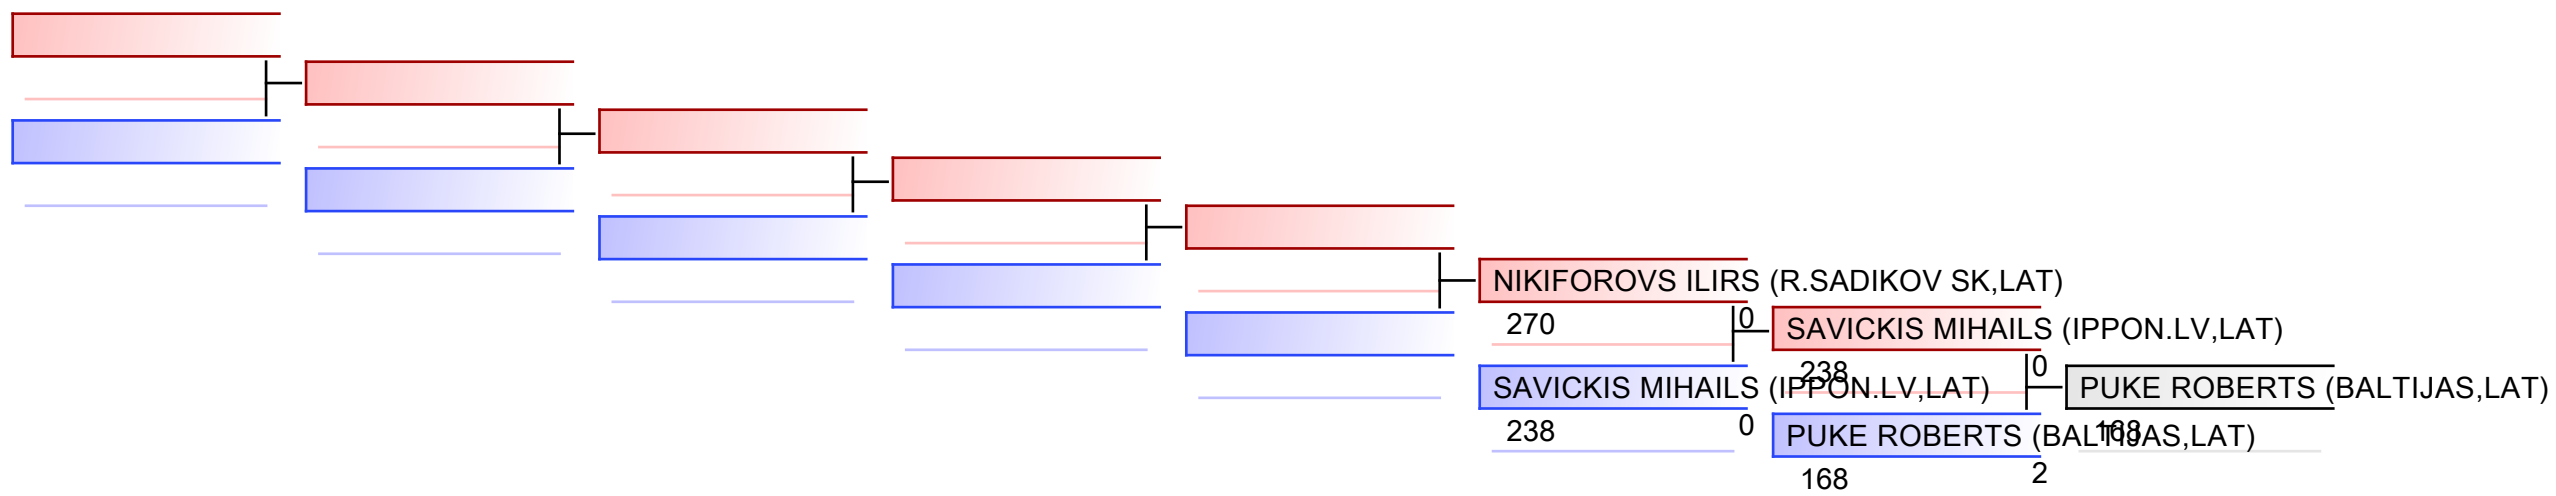

REPECHAGE: (1)