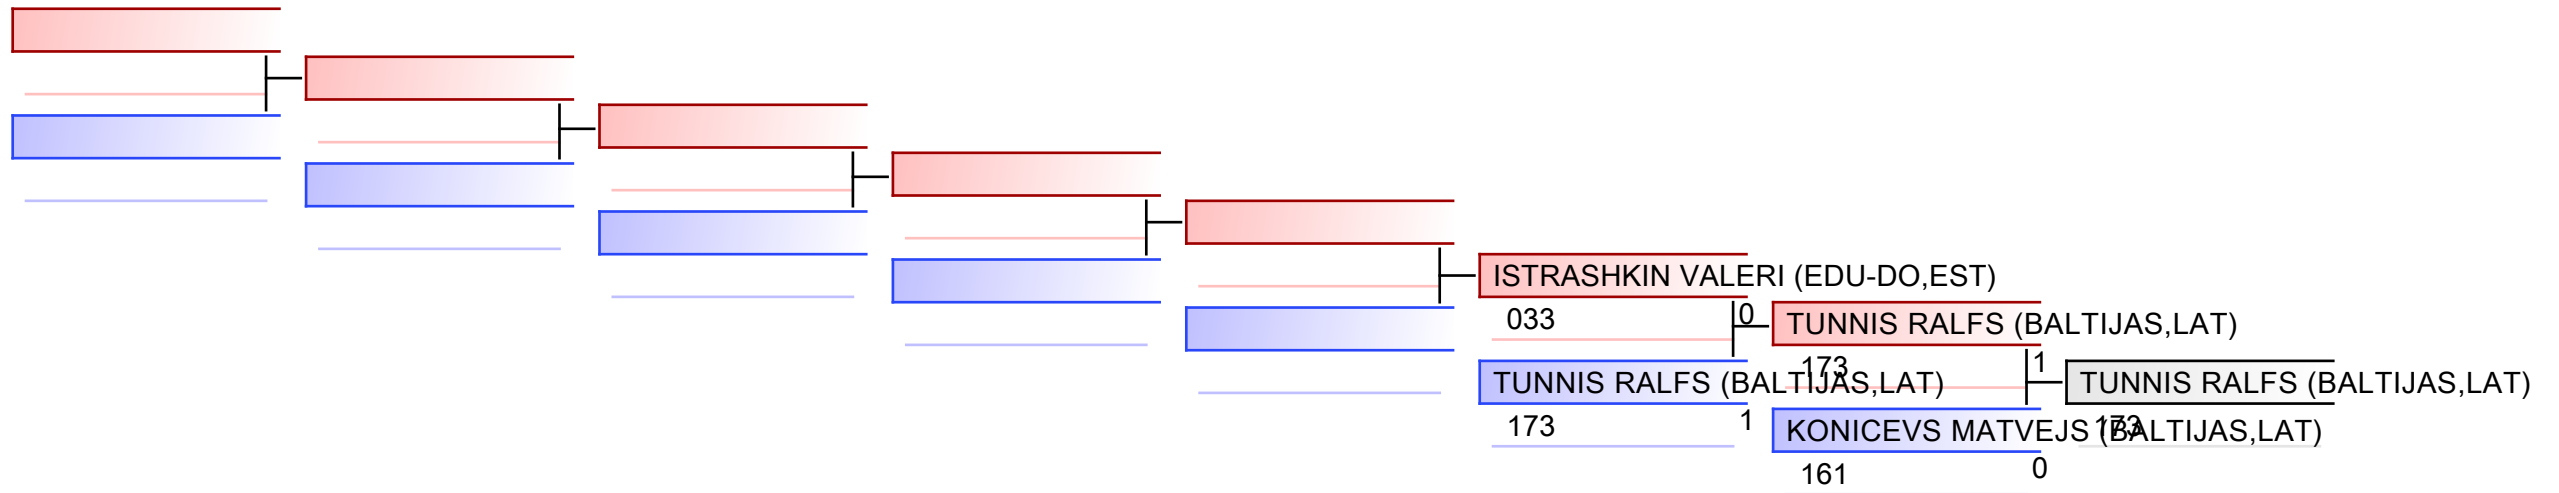

M U14 +55 kg

Edu-Do Cup 2022

Tatami
4 14:55

Pool
1

(c)sportdata GmbH & Co KG 2000-2022(2022-02-12 22:35) -WKF Approved- v 9.8.7 build 3 (2020-09-25) License: Estonian Karate Federation (expire 2022-11-29)