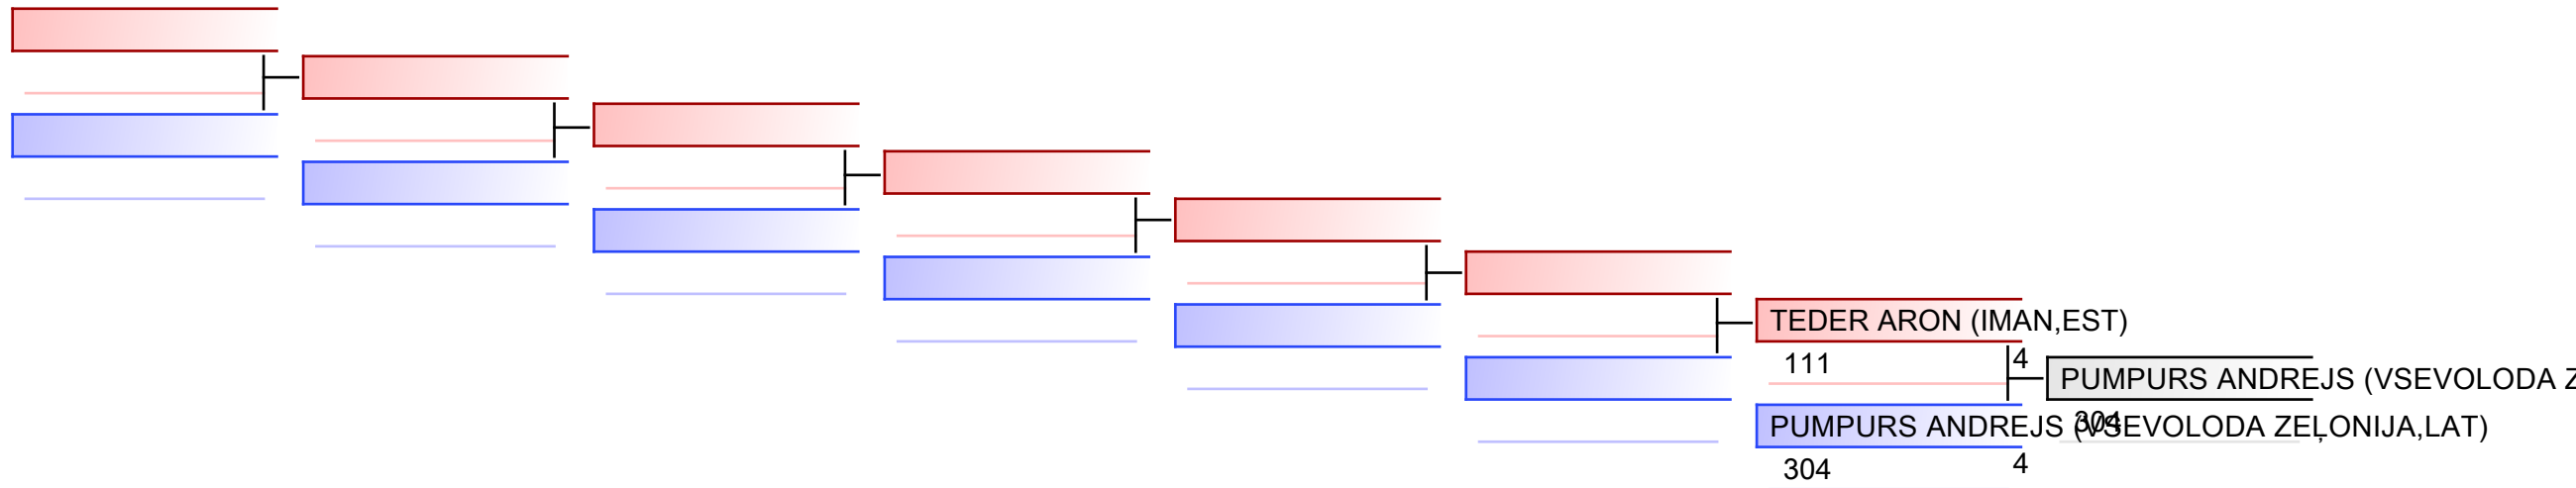

REPECHAGE: (1)

REPECHAGE: (1)

REPECHAGE: (1)

REPECHAGE: (1)

REPECHAGE: (1)

M U14 +55 kg

Edu-Do Cup 2022

Tatami
4 14:55