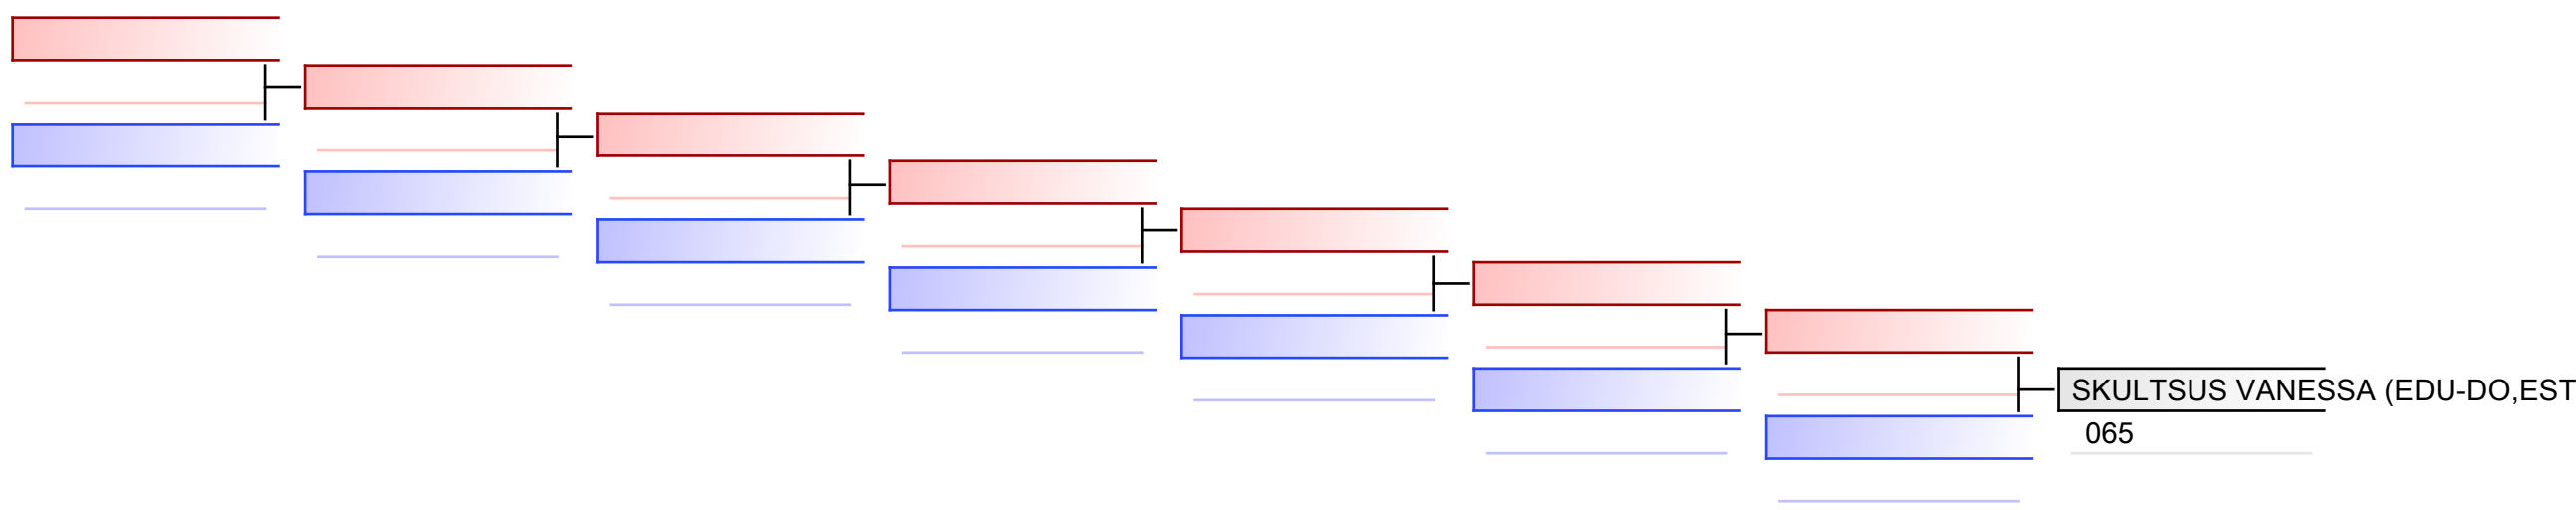

REPECHAGE: (1)

REPECHAGE: (1)

REPECHAGE: (1)

REPECHAGE: (1)

REPECHAGE: (1)

F U14 +47 kg

Edu-Do Cup 2022

Tatami
1 13:45