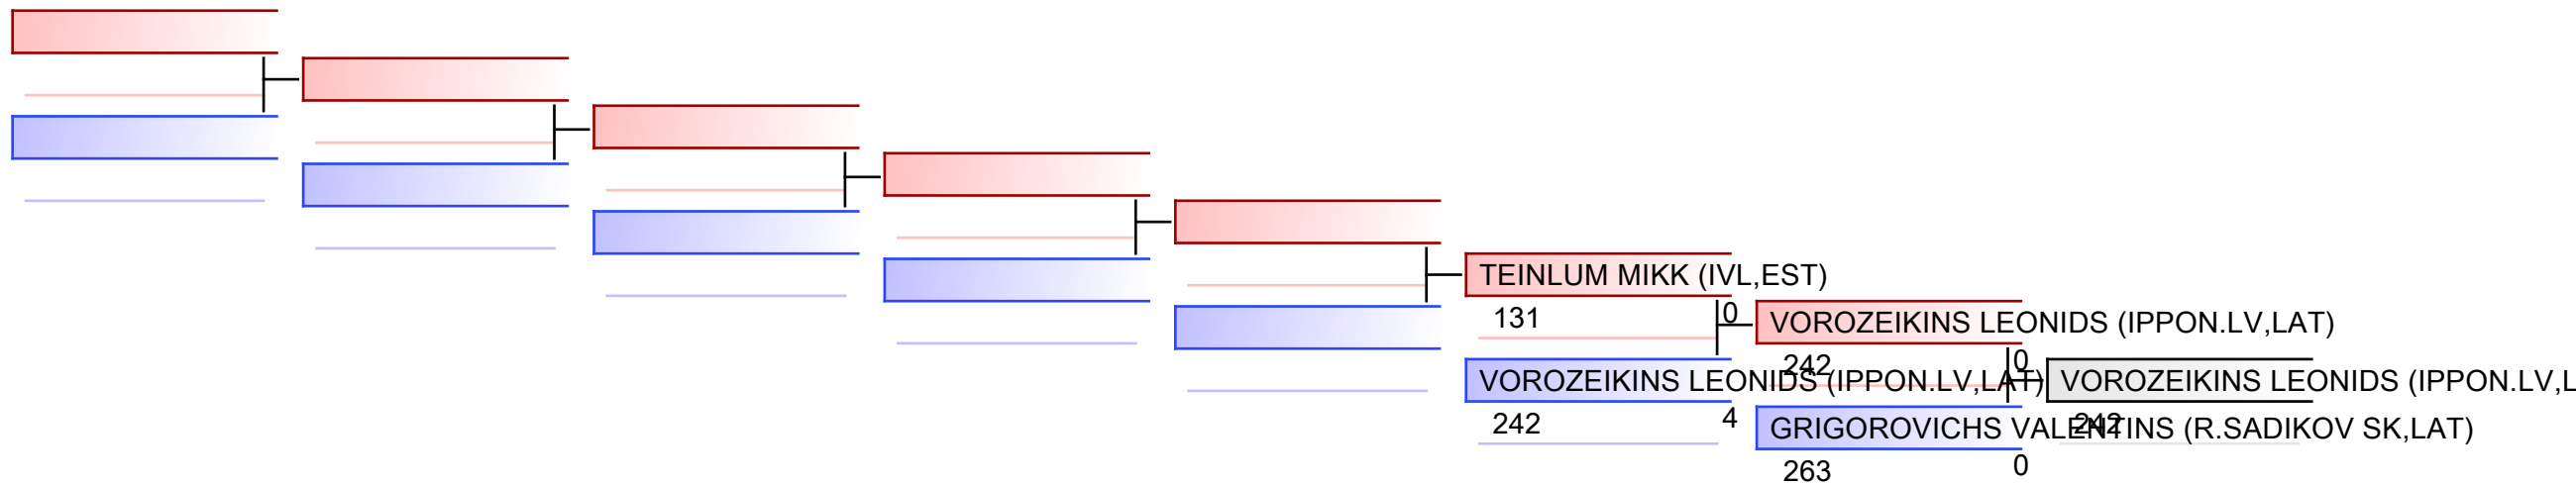

Tatami
2 15:15

Pool
1

(c)sportdata GmbH & Co KG 2000-2022(2022-02-12 22:35) -WKF Approved- v 9.8.7 build 3 (2020-09-25) License: Estonian Karate Federation (expire 2022-11-29)

REPECHAGE: (1)

REPECHAGE: (1)