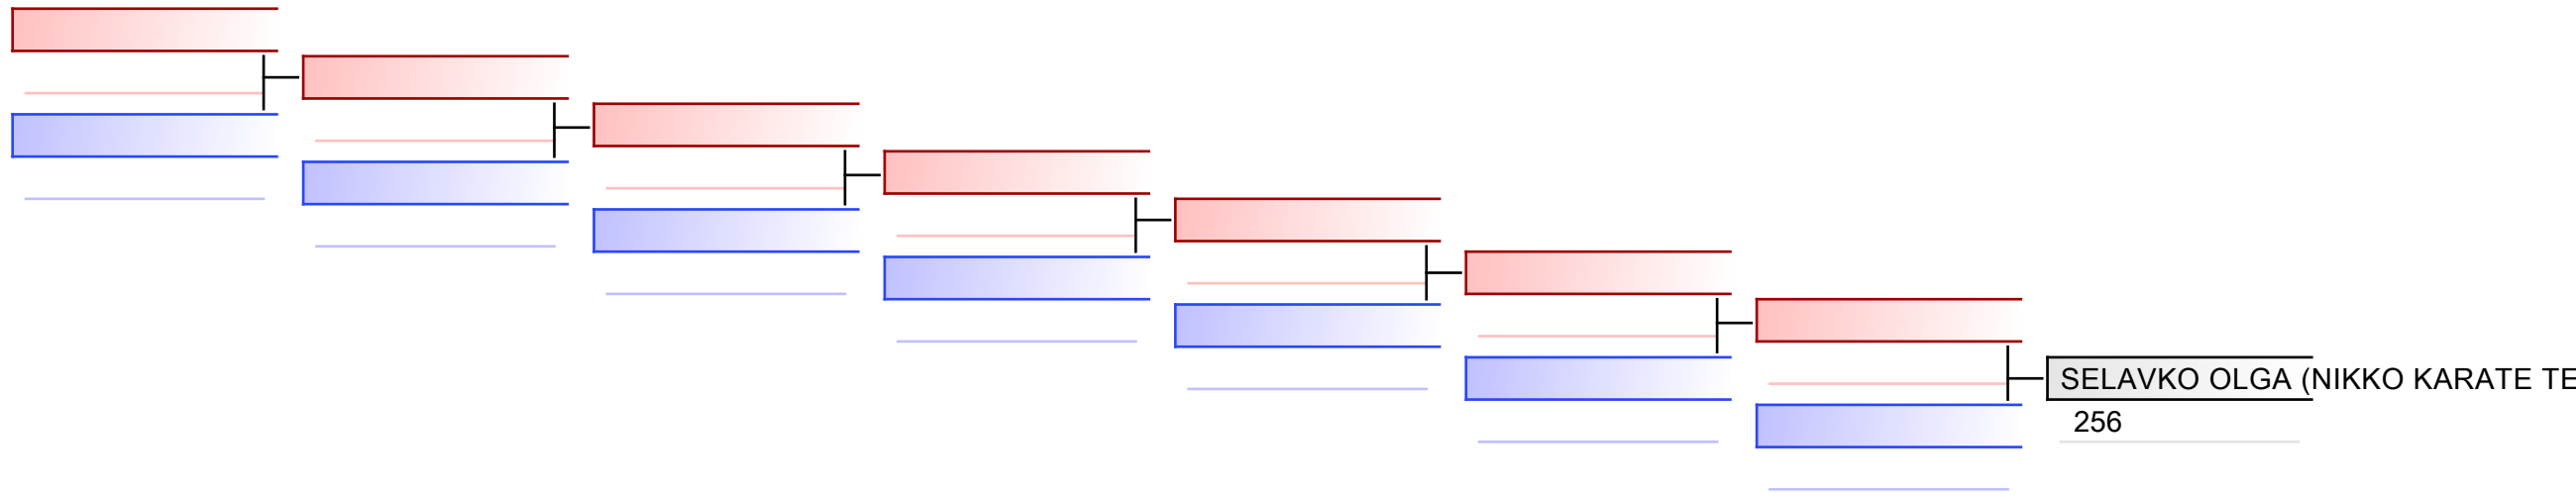

REPECHAGE: (1)

REPECHAGE: (1)

REPECHAGE: (1)

REPECHAGE: (1)

REPECHAGE: (1)

F U14 +47 kg

Edu-Do Cup 2022

Tatami
1 13:45