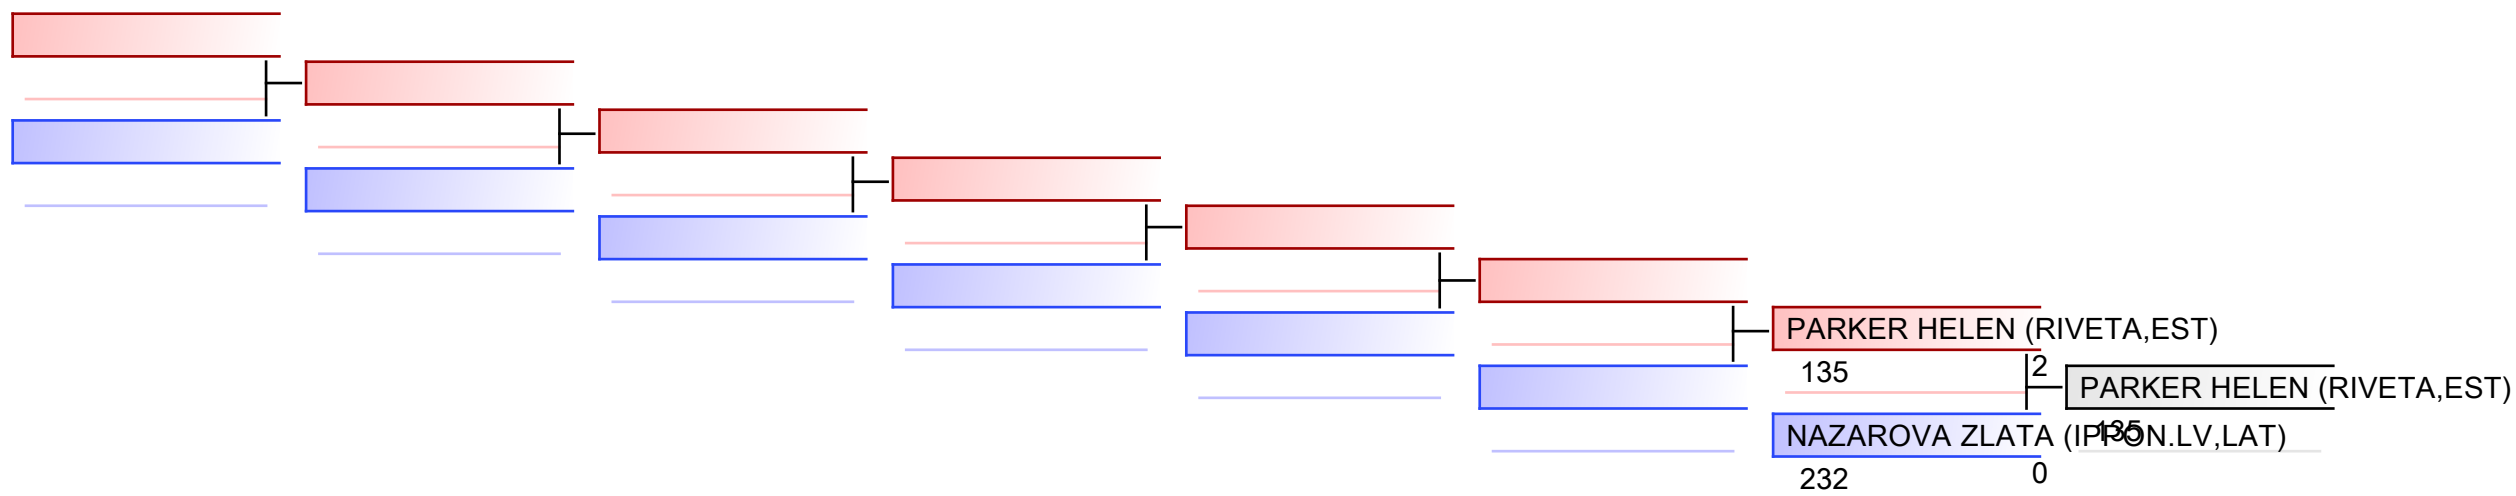

REPECHAGE: (1)

REPECHAGE: (1)

F U12 +40 kg

Edu-Do Cup 2022

Tatami
4 11:15

Pool
1

(c)sportdata GmbH & Co KG 2000-2022(2022-02-12 22:34) -WKF Approved- v 9.8.7 build 3 (2020-09-25) License: Estonian Karate Federation (expire 2022-11-29)