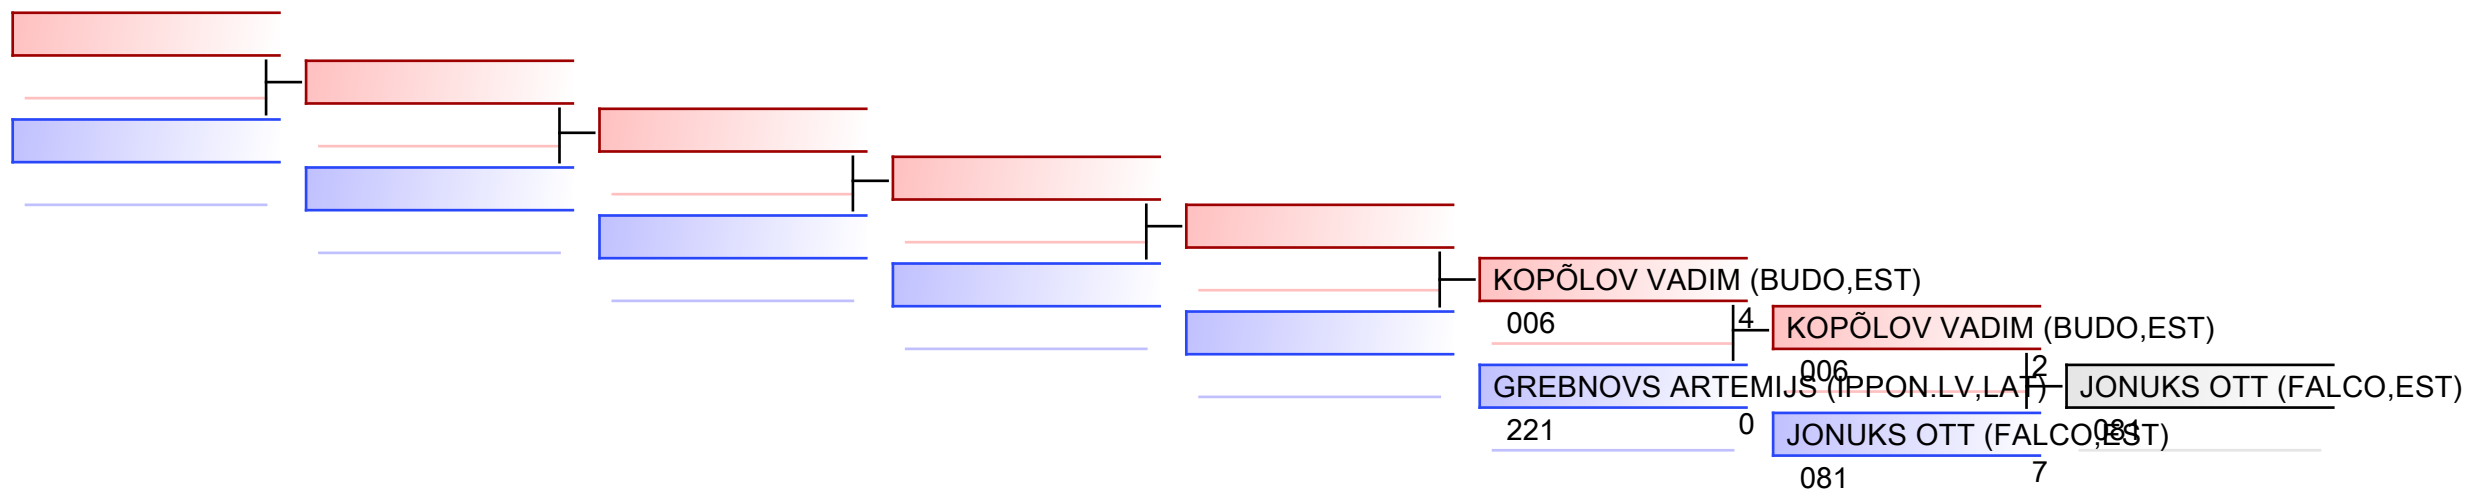

REPECHAGE: (1)

REPECHAGE: (1)

REPECHAGE: (1)

REPECHAGE: (1)

REPECHAGE: (1)

REPECHAGE: (1)

M U16 -63 kg

Edu-Do Cup 2022