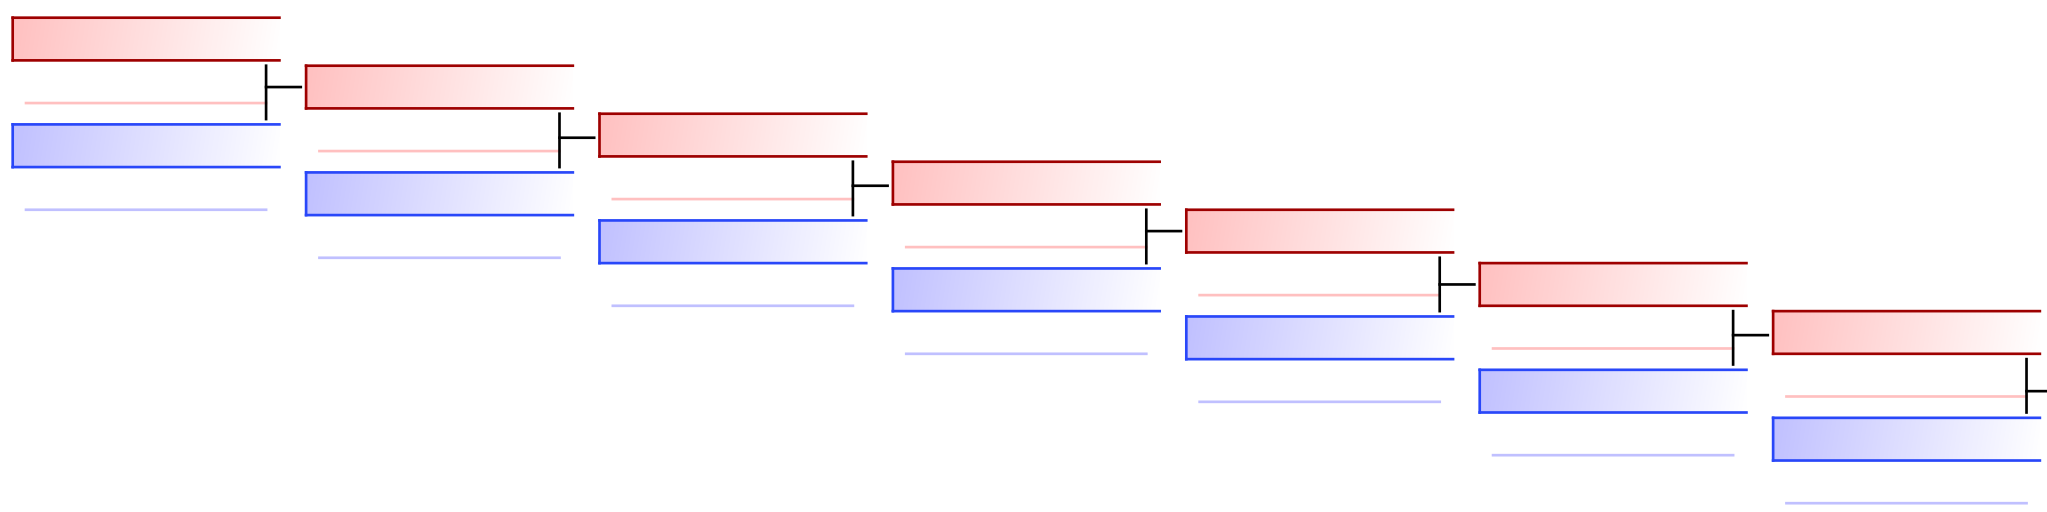

REPECHAGE: (1)

VITOL ALEKSANDR (JYOSHINMON,E
096

VITOL ALEKSANDR (JYOSHINMON,E
096 1