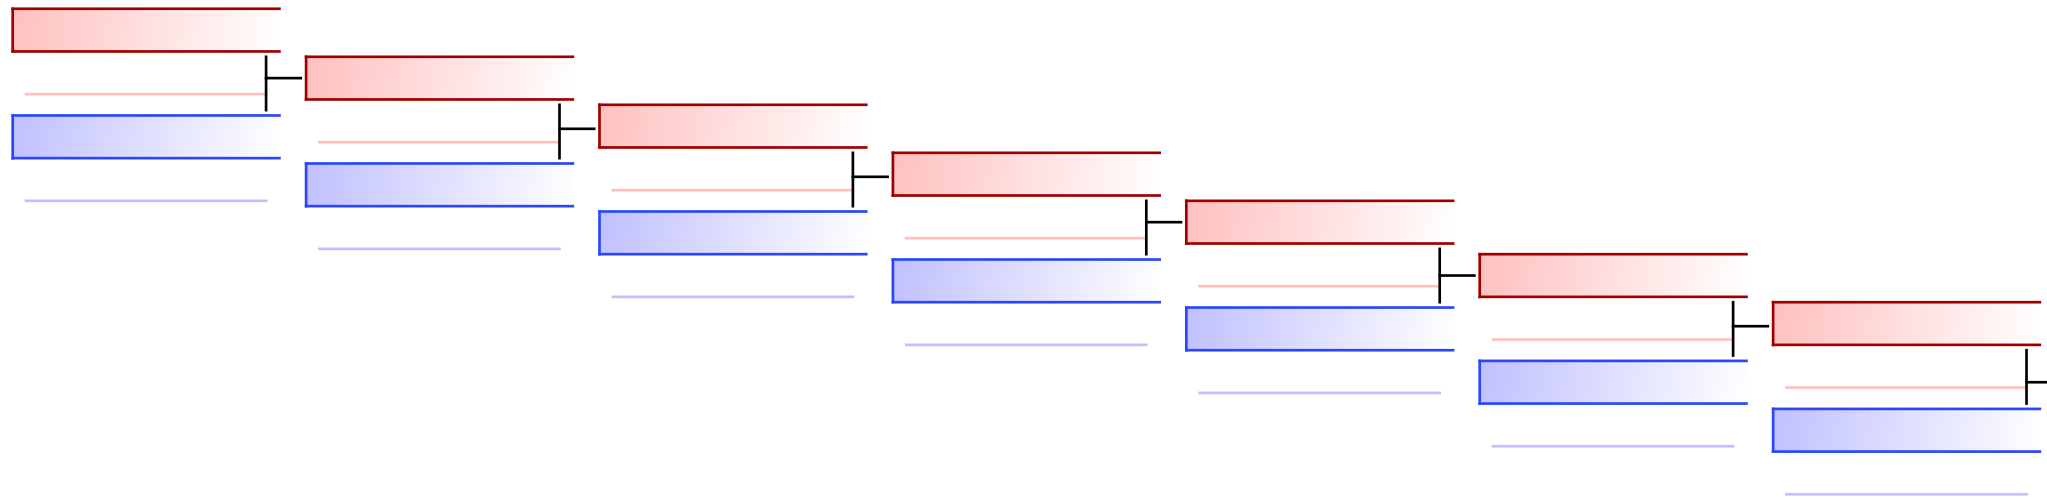

SÜTT KARL-GREGOR (FALCO,EST)
062 0