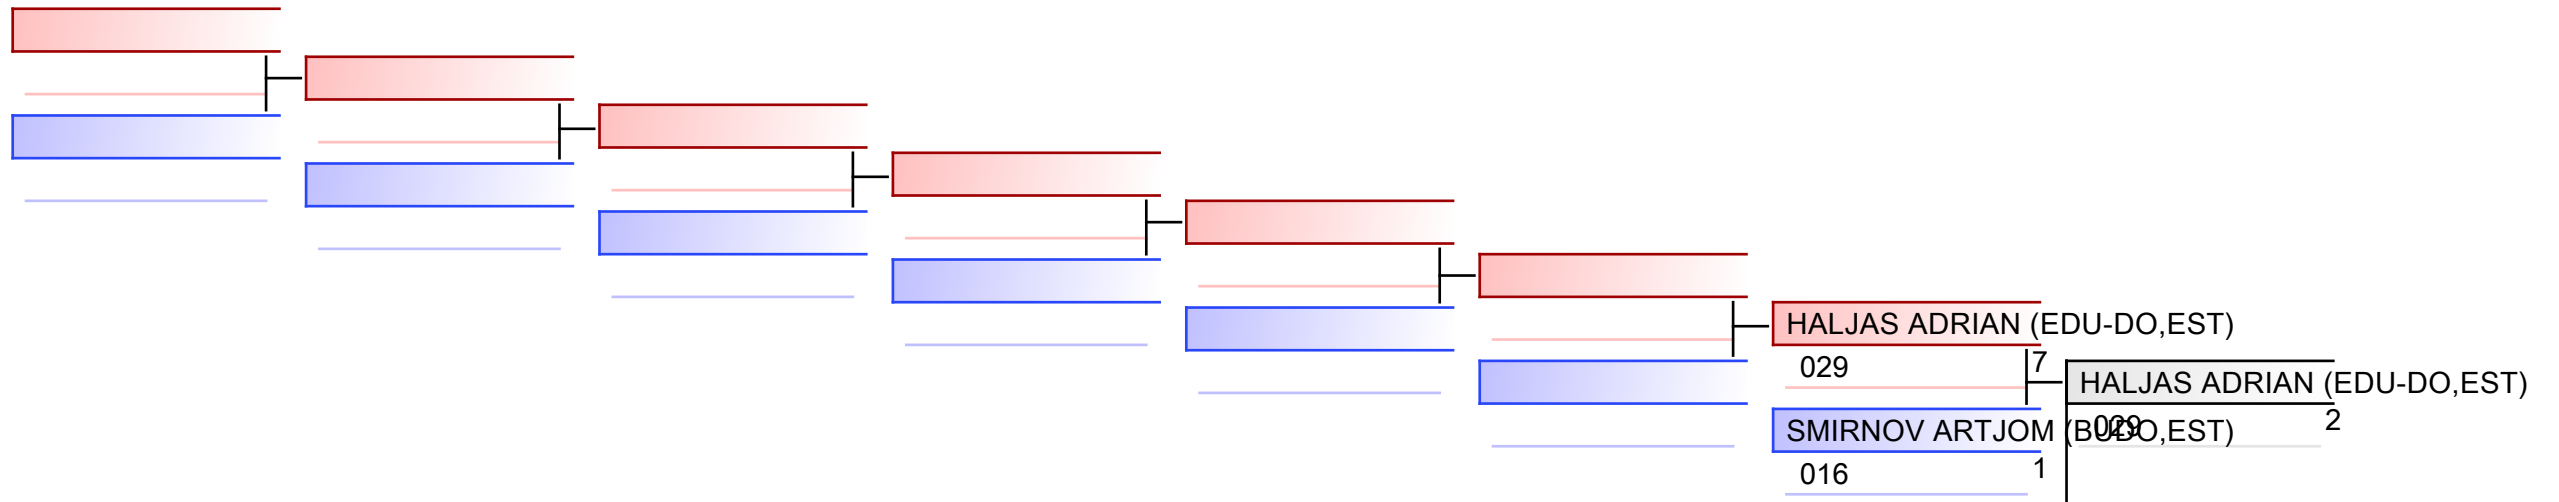

Falco Cup 2022

Tatami
2 13:35

Pool
1

(c)sportdata GmbH & Co KG 2000-2022(2022-10-15 20:31) -WKF Approved- v 9.8.7 build 3 (2020-09-25) License: Estonian Karate Federation (expire 2022-11-29)

REPECHAGE: (1)