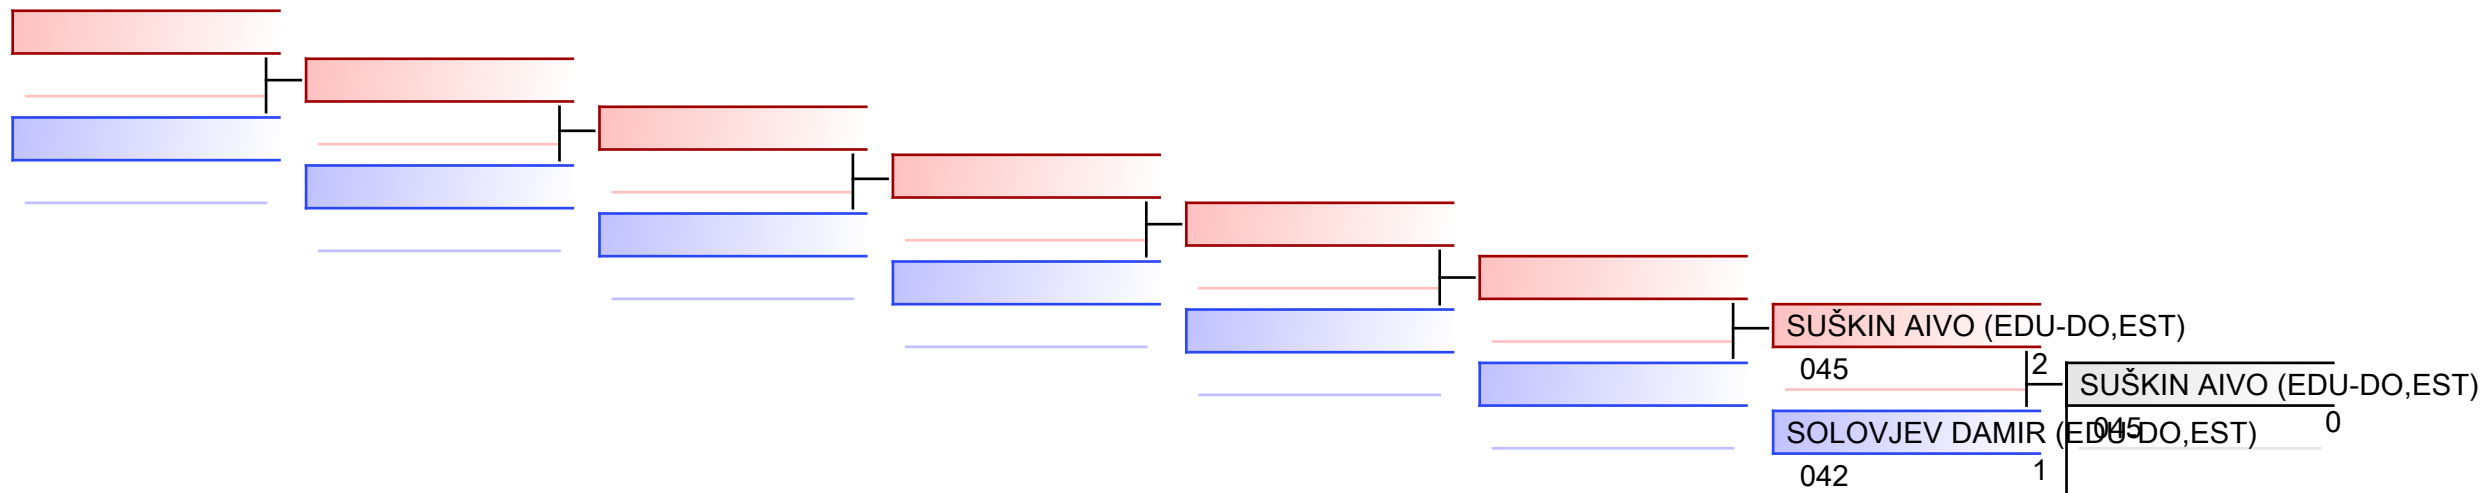

M U10 -30 kg

Falco Cup 2022

Tatami
2 11:50

Pool
1

(c)sportdata GmbH & Co KG 2000-2022(2022-10-15 20:31) -WKF Approved- v 9.8.7 build 3 (2020-09-25) License: Estonian Karate Federation (expire 2022-11-29)