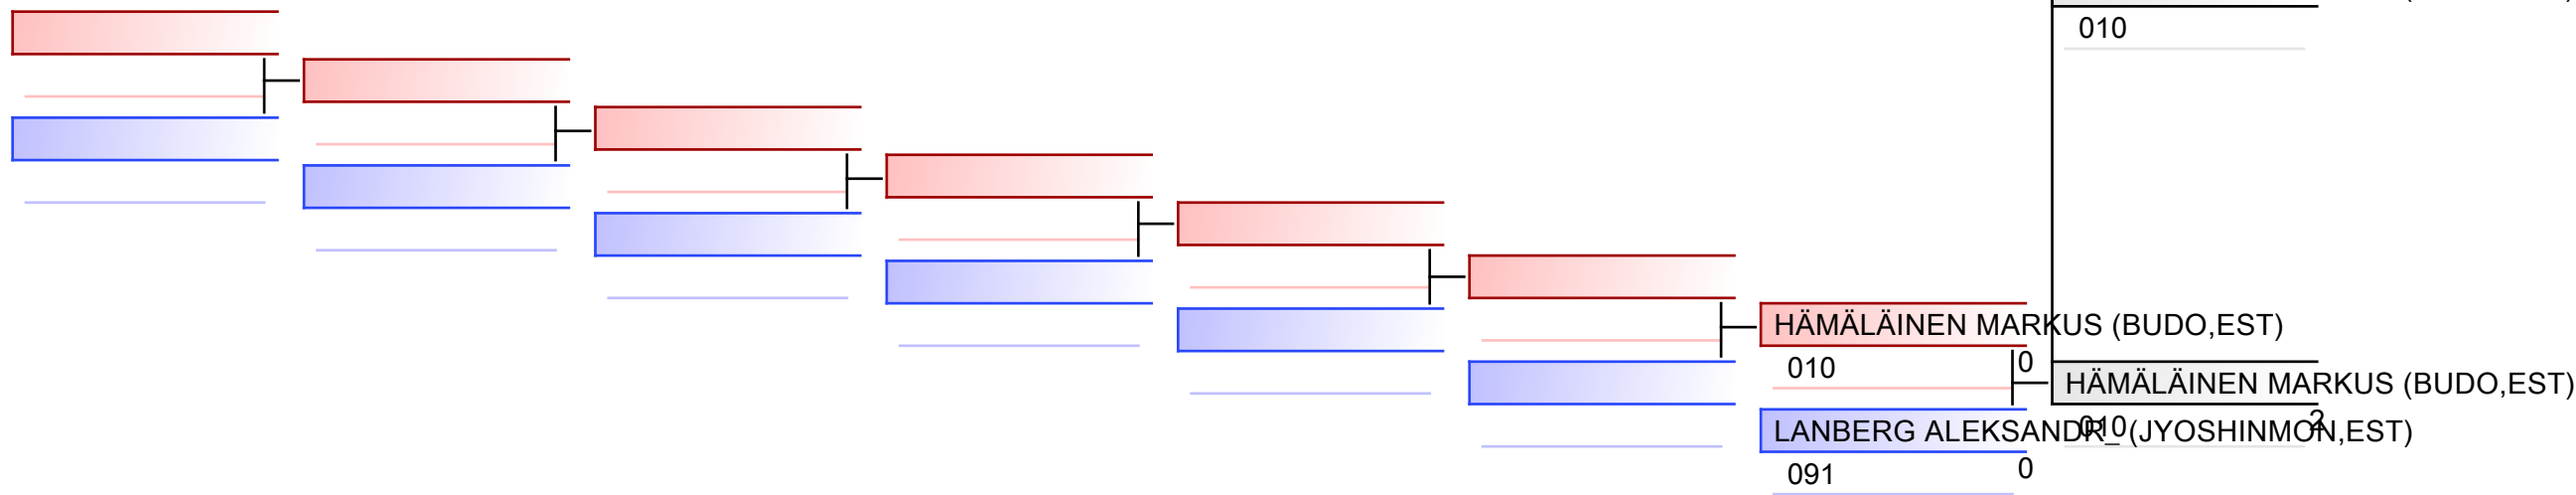

Falco Cup 2022

Tatami
2 13:35

Pool
1

(c)sportdata GmbH & Co KG 2000-2022(2022-10-15 20:31) -WKF Approved- v 9.8.7 build 3 (2020-09-25) License: Estonian Karate Federation (expire 2022-11-29)

REPECHAGE: (1)