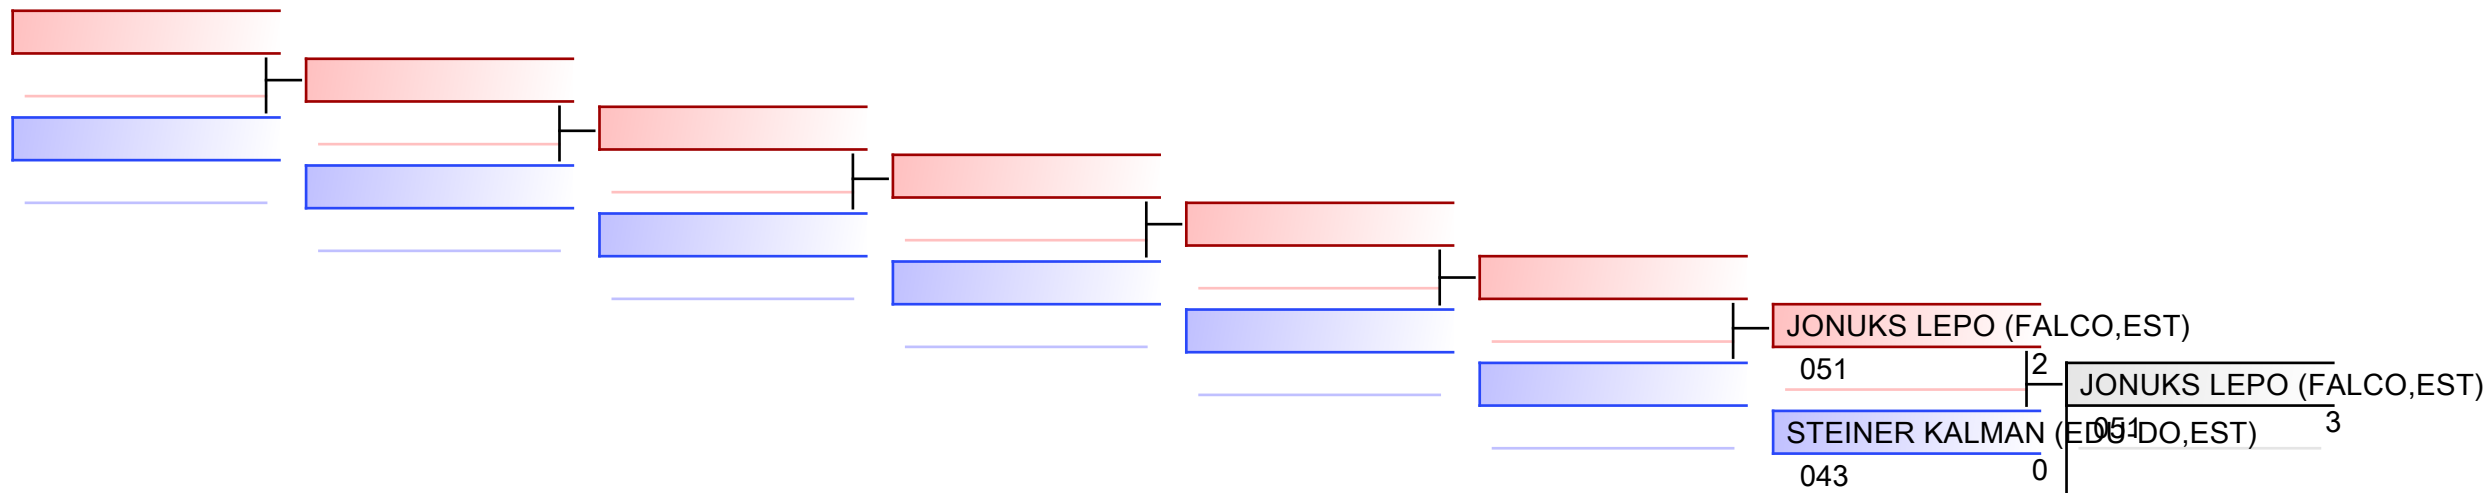

M U14 -40 kg

Falco Cup 2022

Tatami
2 14:40

Pool
1

(c)sportdata GmbH & Co KG 2000-2022(2022-10-15 20:31) -WKF Approved- v 9.8.7 build 3 (2020-09-25) License: Estonian Karate Federation (expire 2022-11-29)