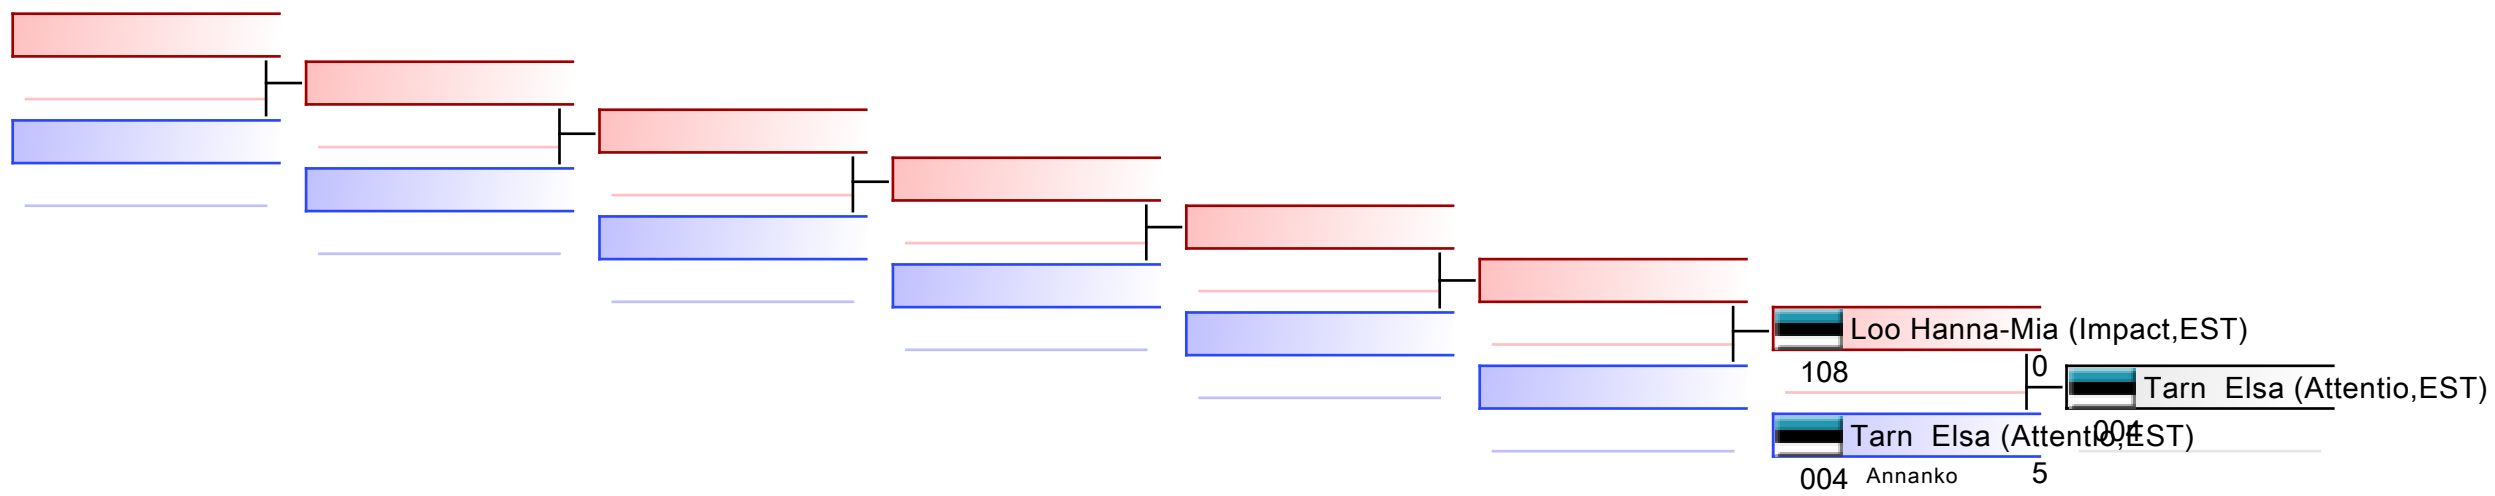

REPECHAGE: (1)

REPECHAGE: (1)

REPECHAGE: (1)

REPECHAGE: (1)

REPECHAGE: (1)

F U16 +61 kg

Tallinn Bulldog 2025

2025-03-01