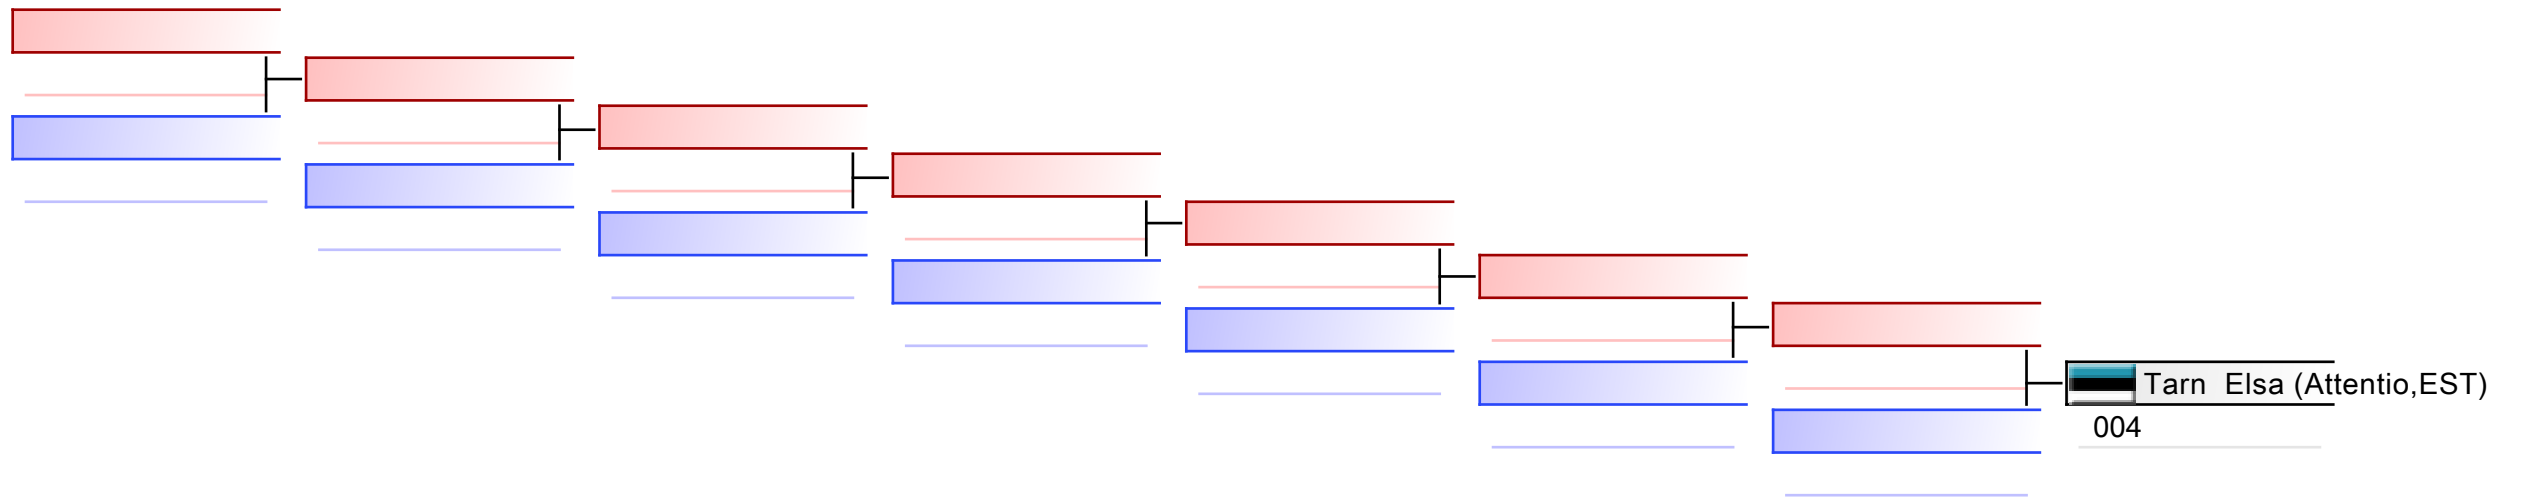

REPECHAGE: (1)

REPECHAGE: (1)

REPECHAGE: (1)

REPECHAGE: (1)

REPECHAGE: (1)

F U16 +61 kg

Tallinn Bulldog 2025

2025-03-01