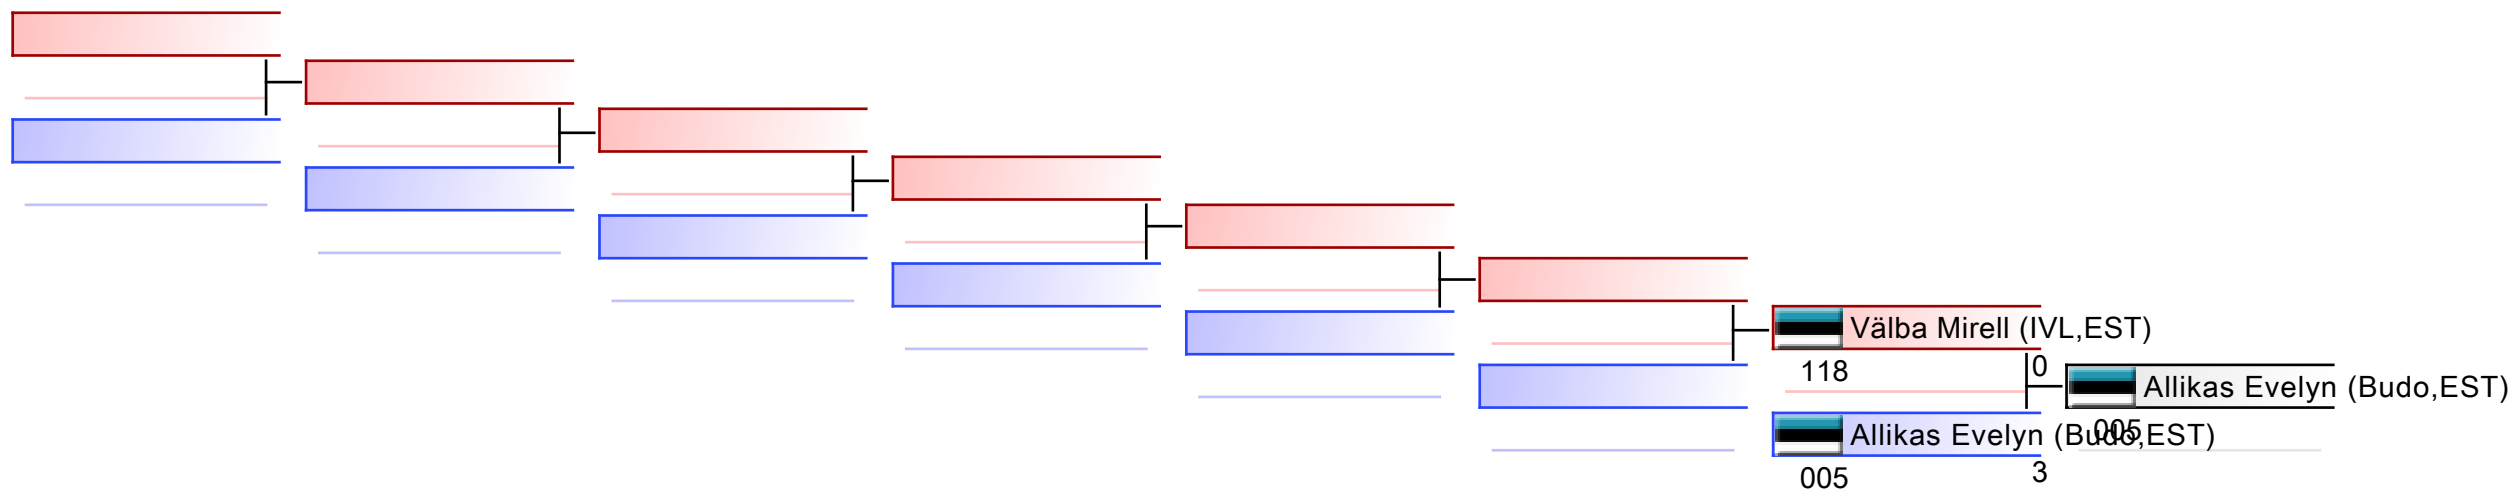

REPECHAGE: (1)

REPECHAGE: (1)

REPECHAGE: (1)

REPECHAGE: (1)

REPECHAGE: (1)

F U16 +61 kg

Tallinn Bulldog 2025

2025-03-01