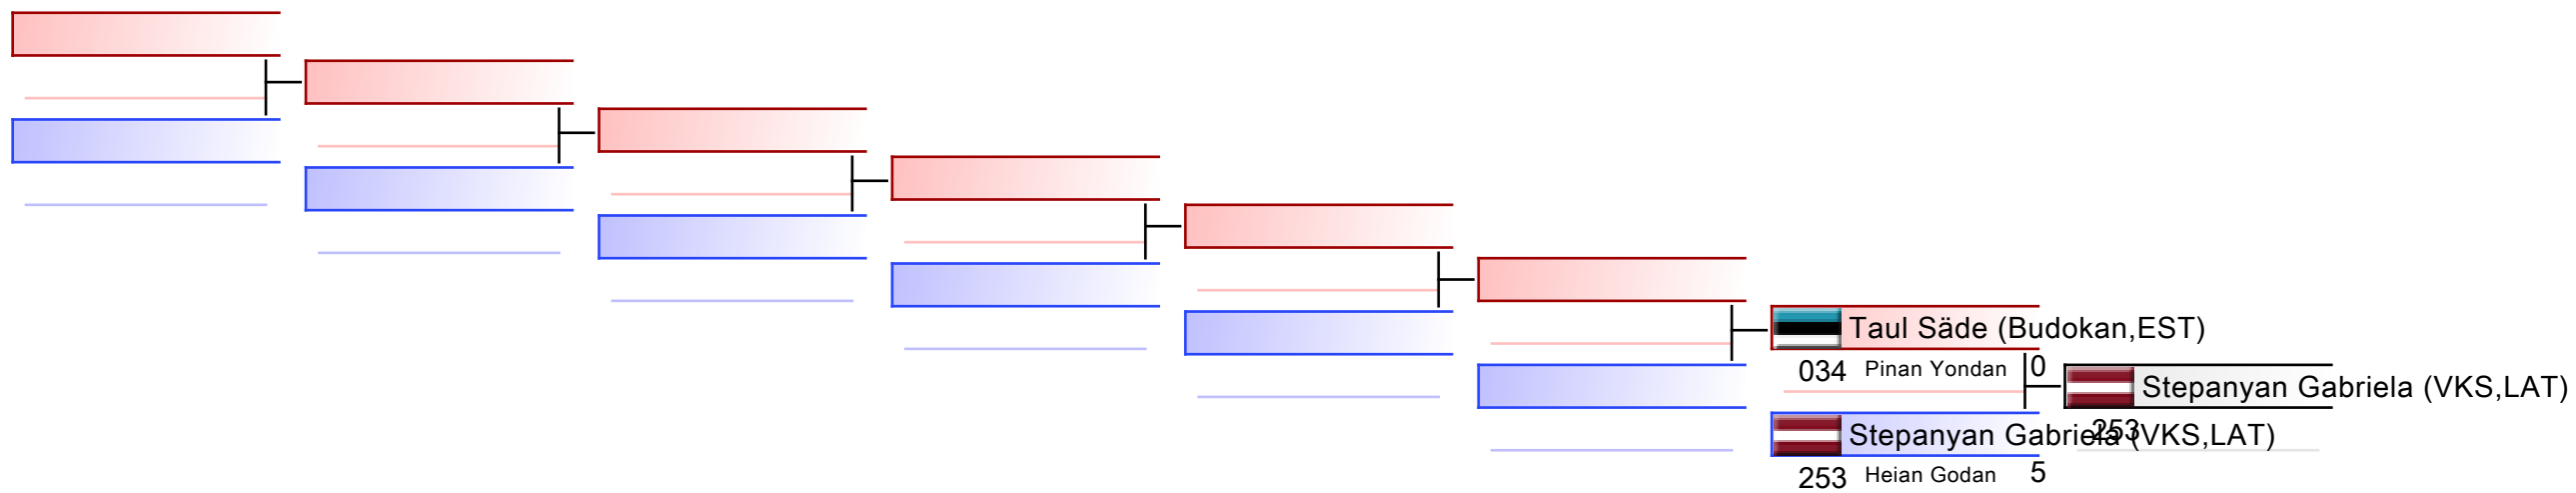

REPECHAGE: (1)

REPECHAGE: (1)

REPECHAGE: (1)

REPECHAGE: (1)

REPECHAGE: (1)

F U16 +61 kg

Tallinn Bulldog 2025

2025-03-01