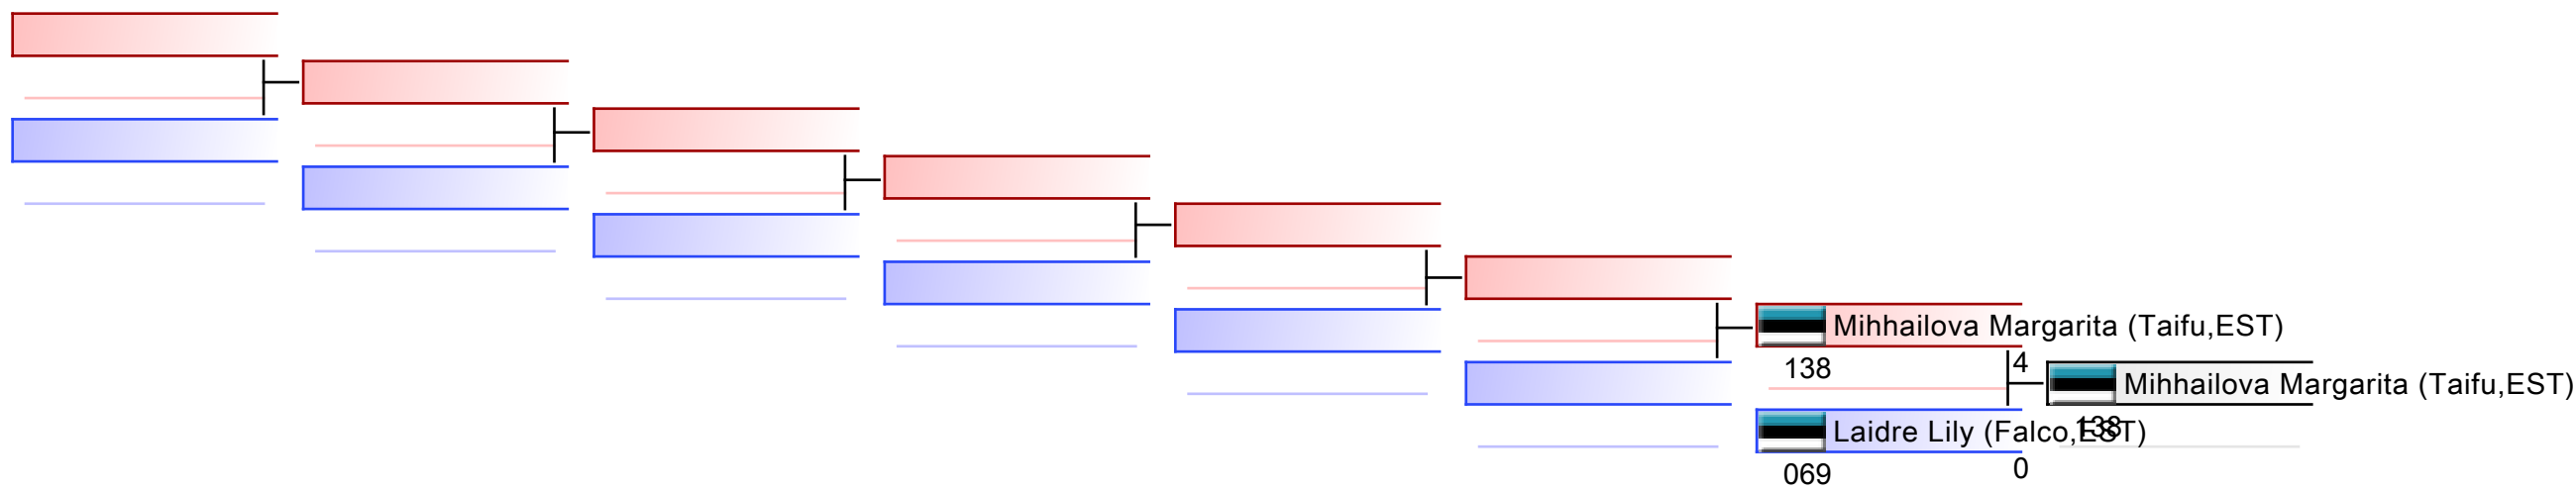

REPECHAGE: (1)

REPECHAGE: (1)

REPECHAGE: (1)

REPECHAGE: (1)

REPECHAGE: (1)

F U16 +61 kg

Tallinn Bulldog 2025

2025-03-01