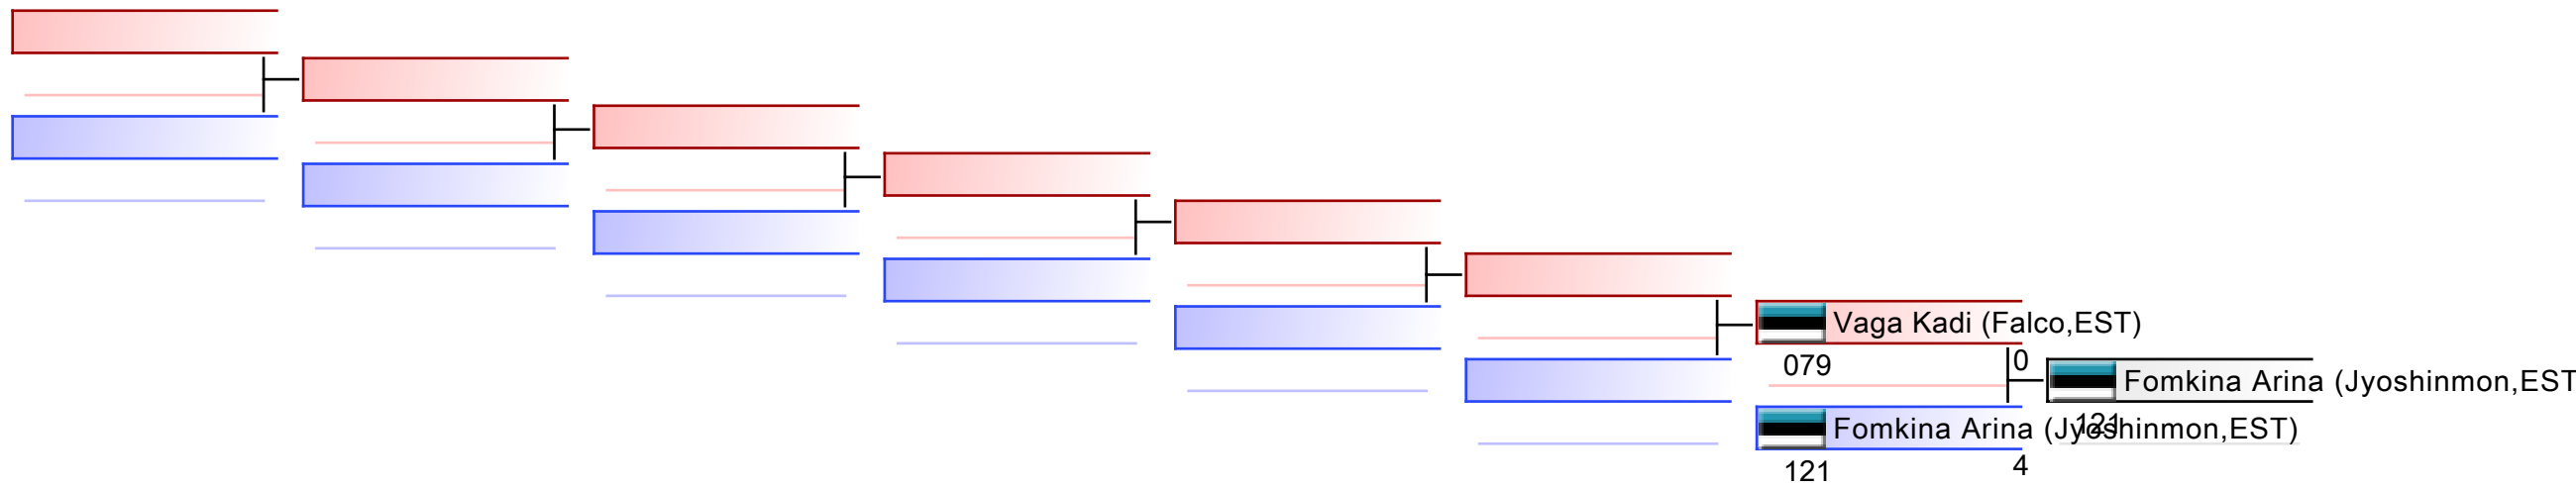

F U16 +61 kg

Tallinn Bulldog 2025

2025-03-01

Tatami

4 17:40

Pool

1

(c)sportdata GmbH & Co KG 2000-2025 (2025-03-01 19:22) v 10.2.0 build 1 (2024-07-20 11:09 CET) License: Estonian Karate Federation EST (expire 2026-01-04)