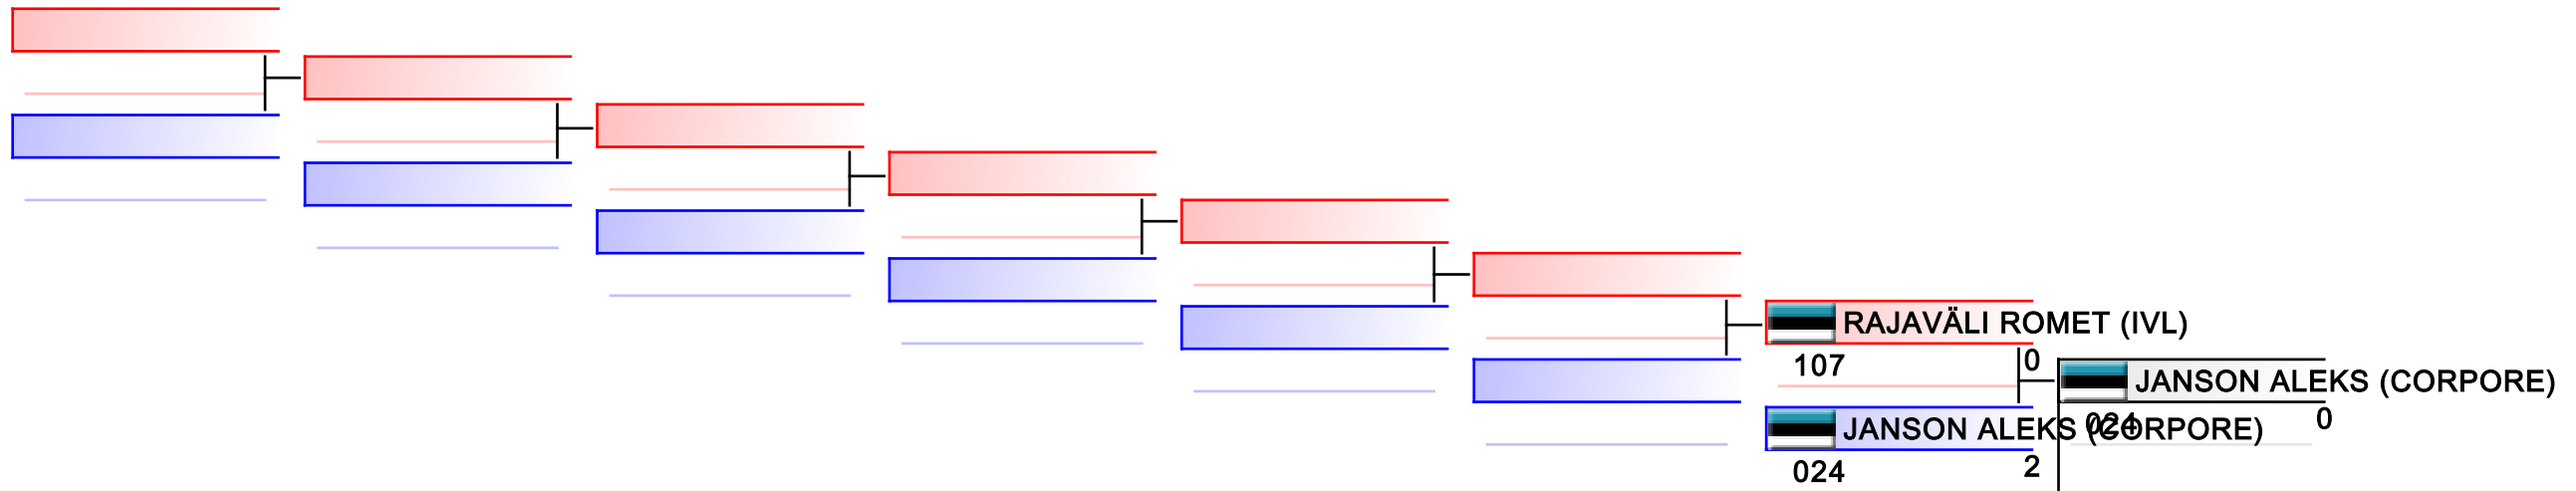

REPECHAGE: (1)

Referees:							
-----------	--	--	--	--	--	--	--

M U12 +42 kg

Corpore cup 2019

Tatami
2 13:50

Pool
1

(c)sportdata GmbH & Co KG 2000-2019(2019-09-28 17:25) -WKF Approved- v 9.8.5 build 1 License: Estonian Karate Federation (expire 2019-11-23)