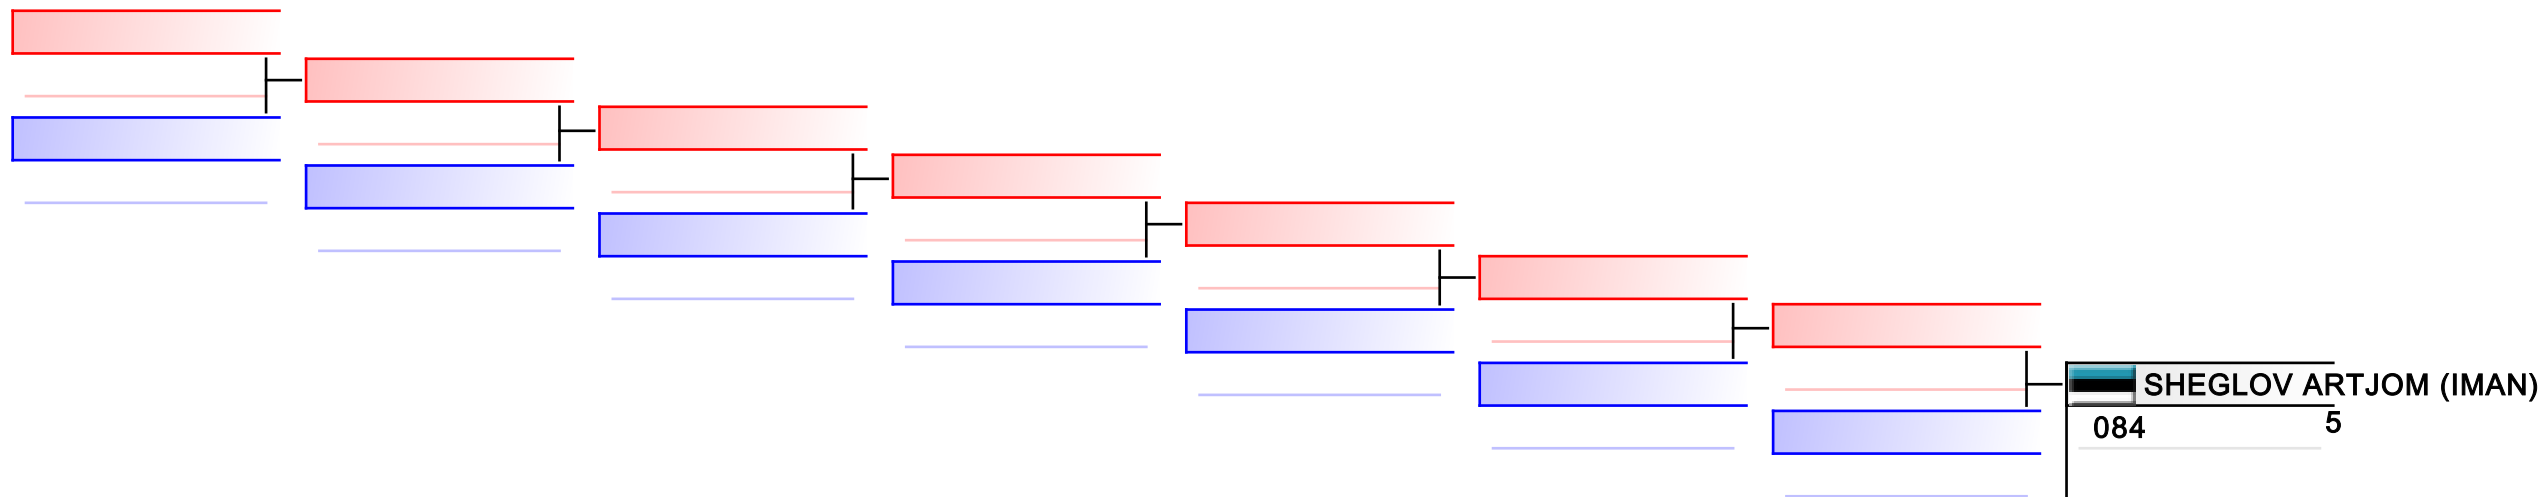

REPECHAGE: (1)

Referees:							
-----------	--	--	--	--	--	--	--

M U16 -63 kg

Corpore cup 2019

Tatami
2 15:40

Pool
1

(c)sportdata GmbH & Co KG 2000-2019(2019-09-28 17:25) -WKF Approved- v 9.8.5 build 1 License: Estonian Karate Federation (expire 2019-11-23)