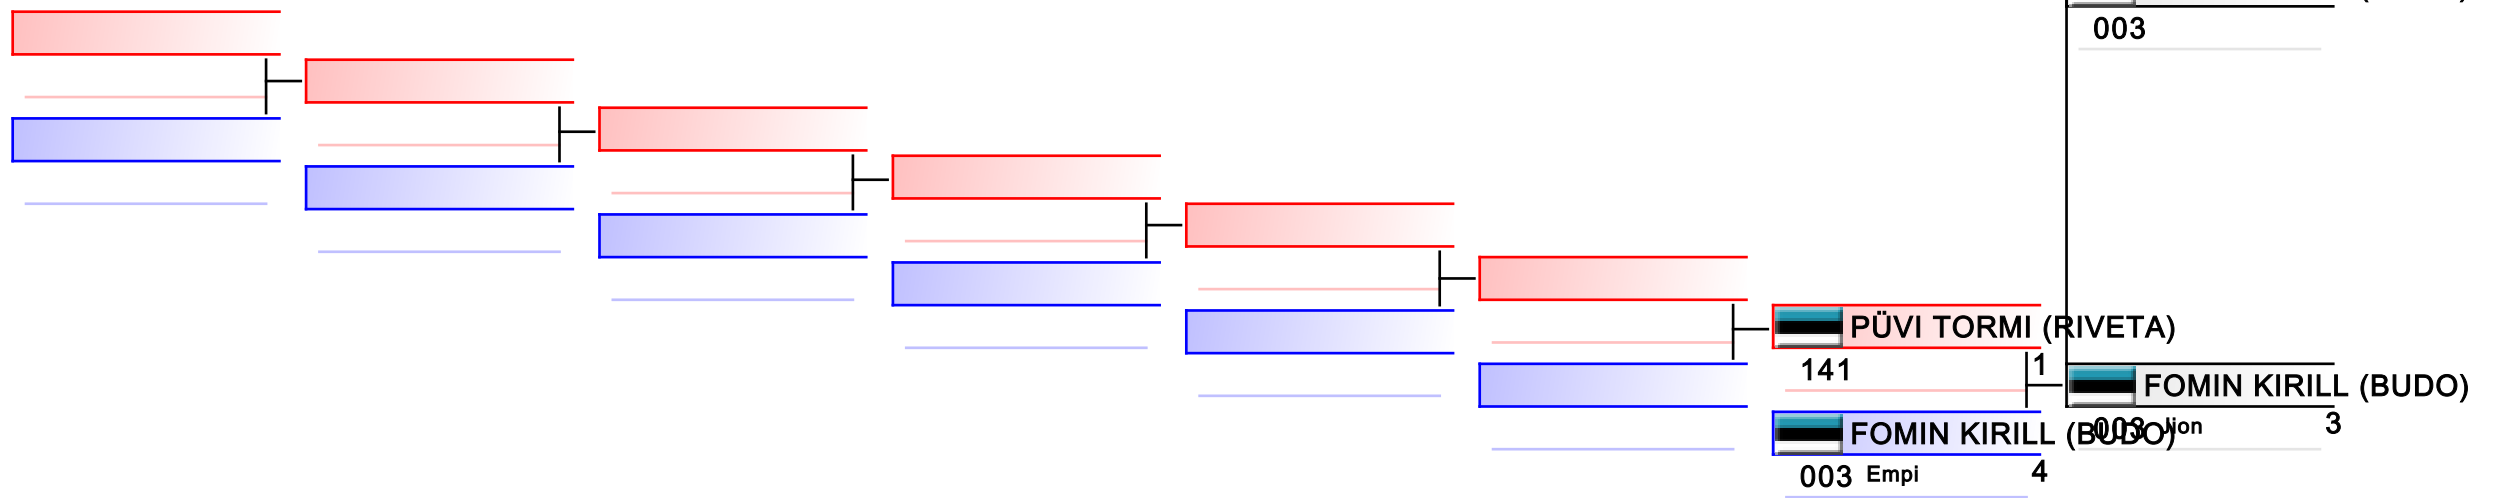

REPECHAGE: (1)