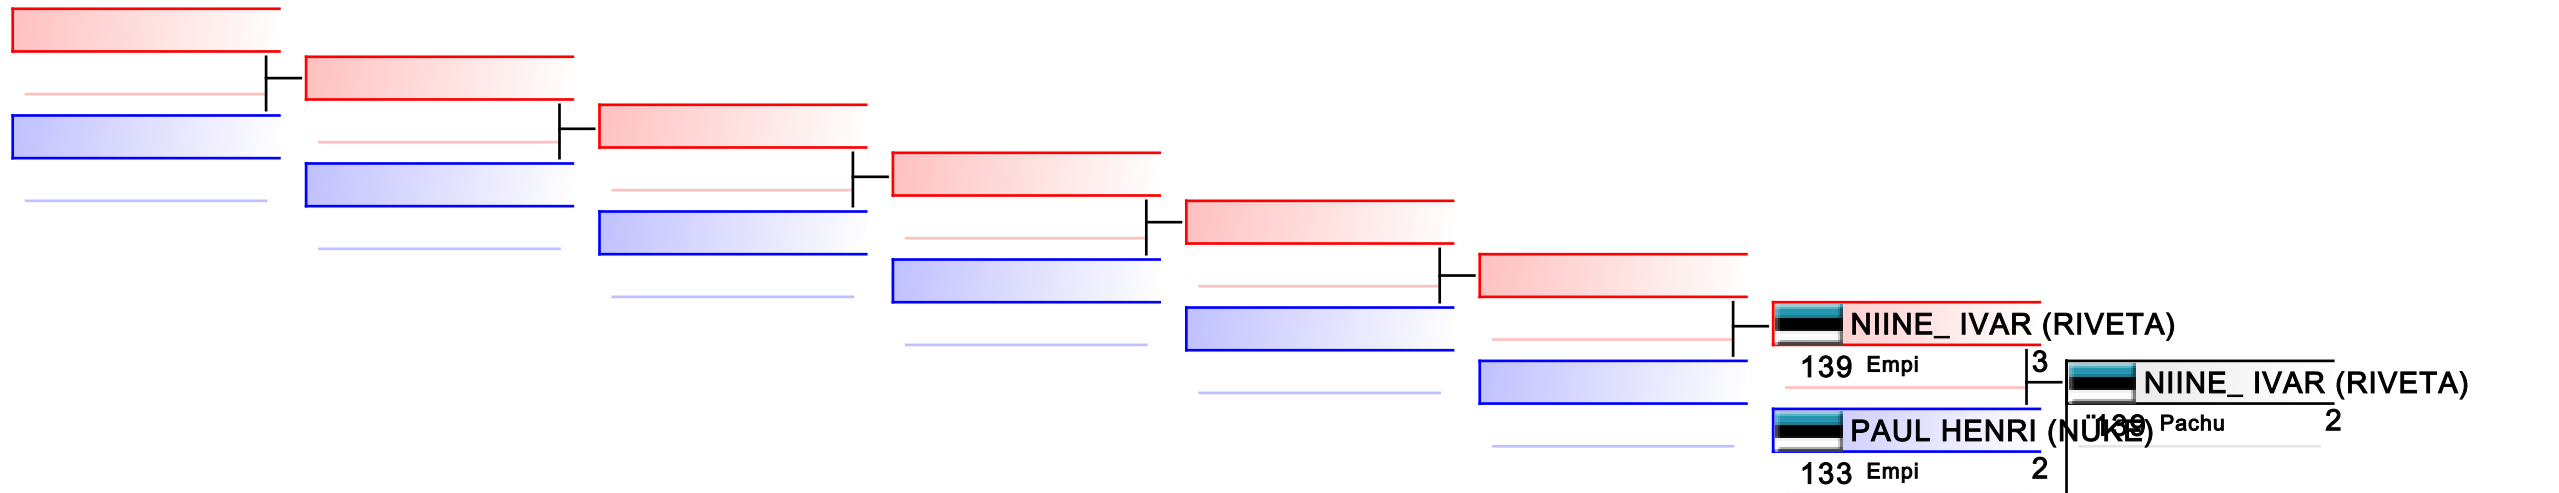

M U16 kata

Corpore cup 2019

Tatami
1 11:35

Pool
1

(c)sportdata GmbH & Co KG 2000-2019(2019-09-28 17:25) -WKF Approved- v 9.8.5 build 1 License: Estonian Karate Federation (expire 2019-11-23)