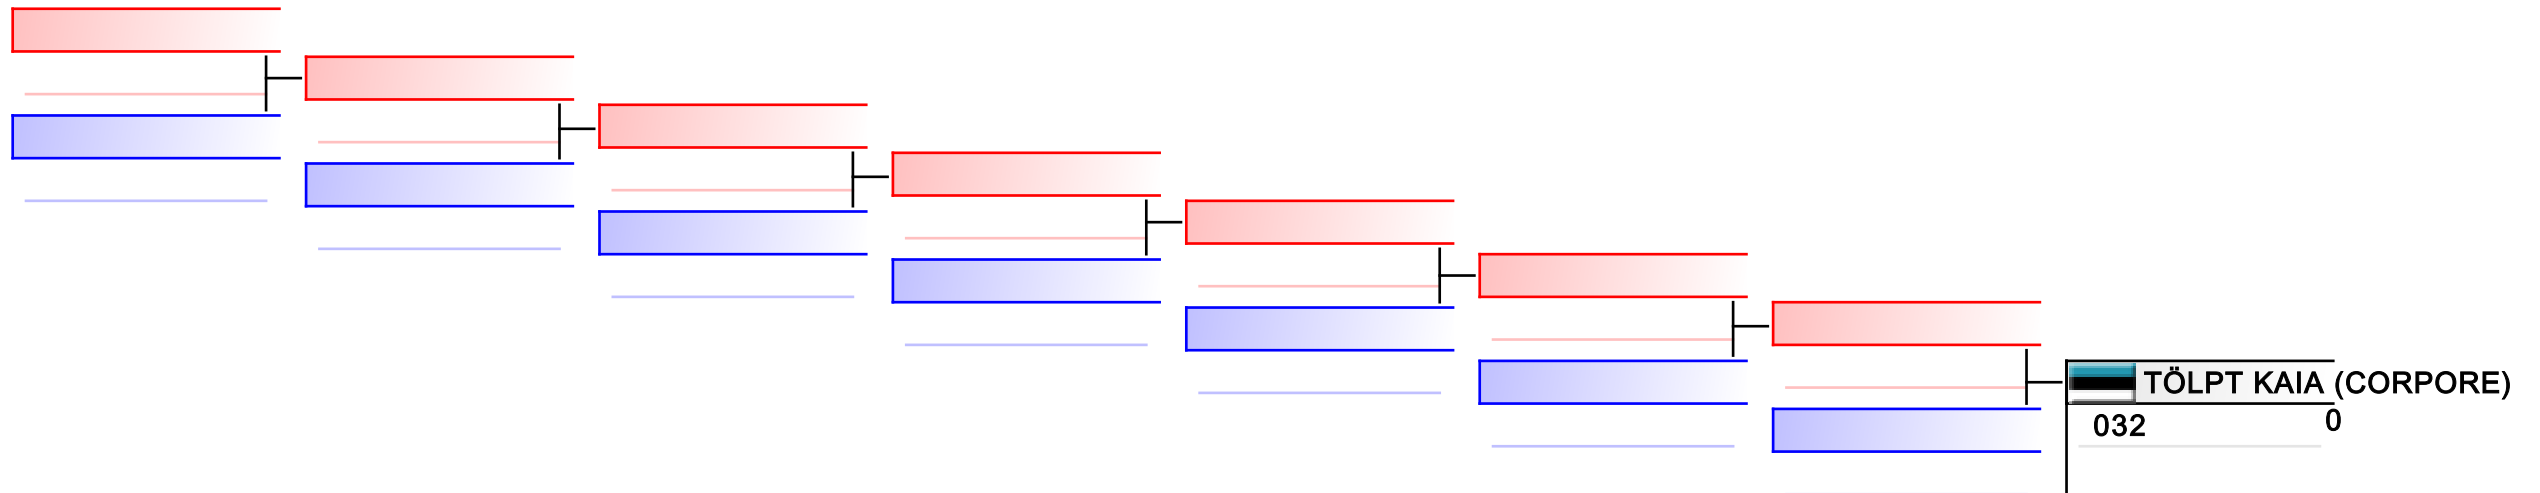

F U12 kata

Corpore cup 2019

Tatami
2 11:10

Pool
1

(c)sportdata GmbH & Co KG 2000-2019(2019-09-28 17:25) -WKF Approved- v 9.8.5 build 1 License: Estonian Karate Federation (expire 2019-11-23)