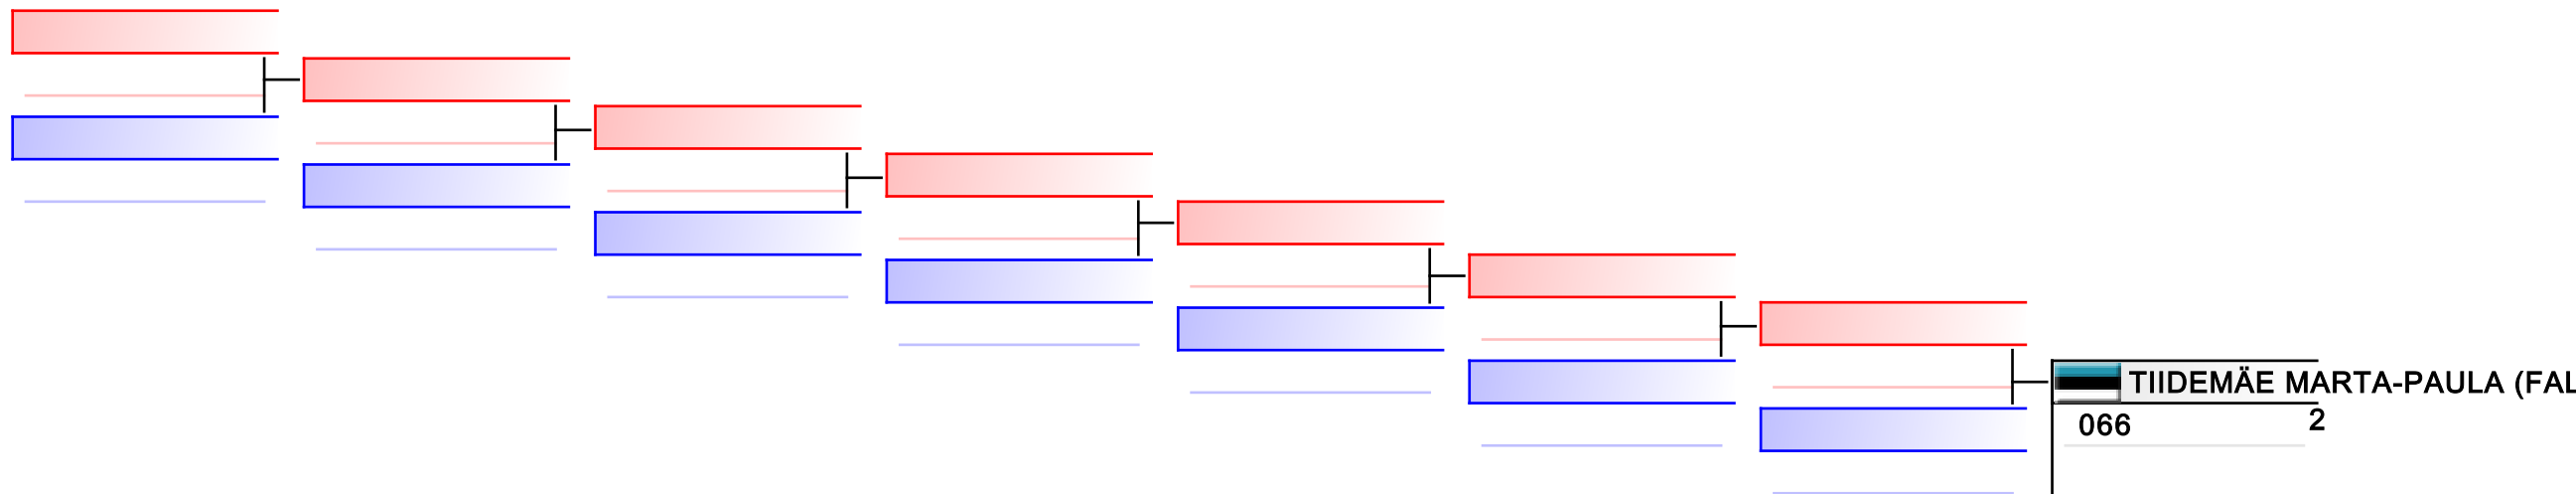

F U16 +54 kg

Corpore cup 2019

Tatami
2 15:10

Pool
1

(c)sportdata GmbH & Co KG 2000-2019(2019-09-28 17:25) -WKF Approved- v 9.8.5 build 1 License: Estonian Karate Federation (expire 2019-11-23)