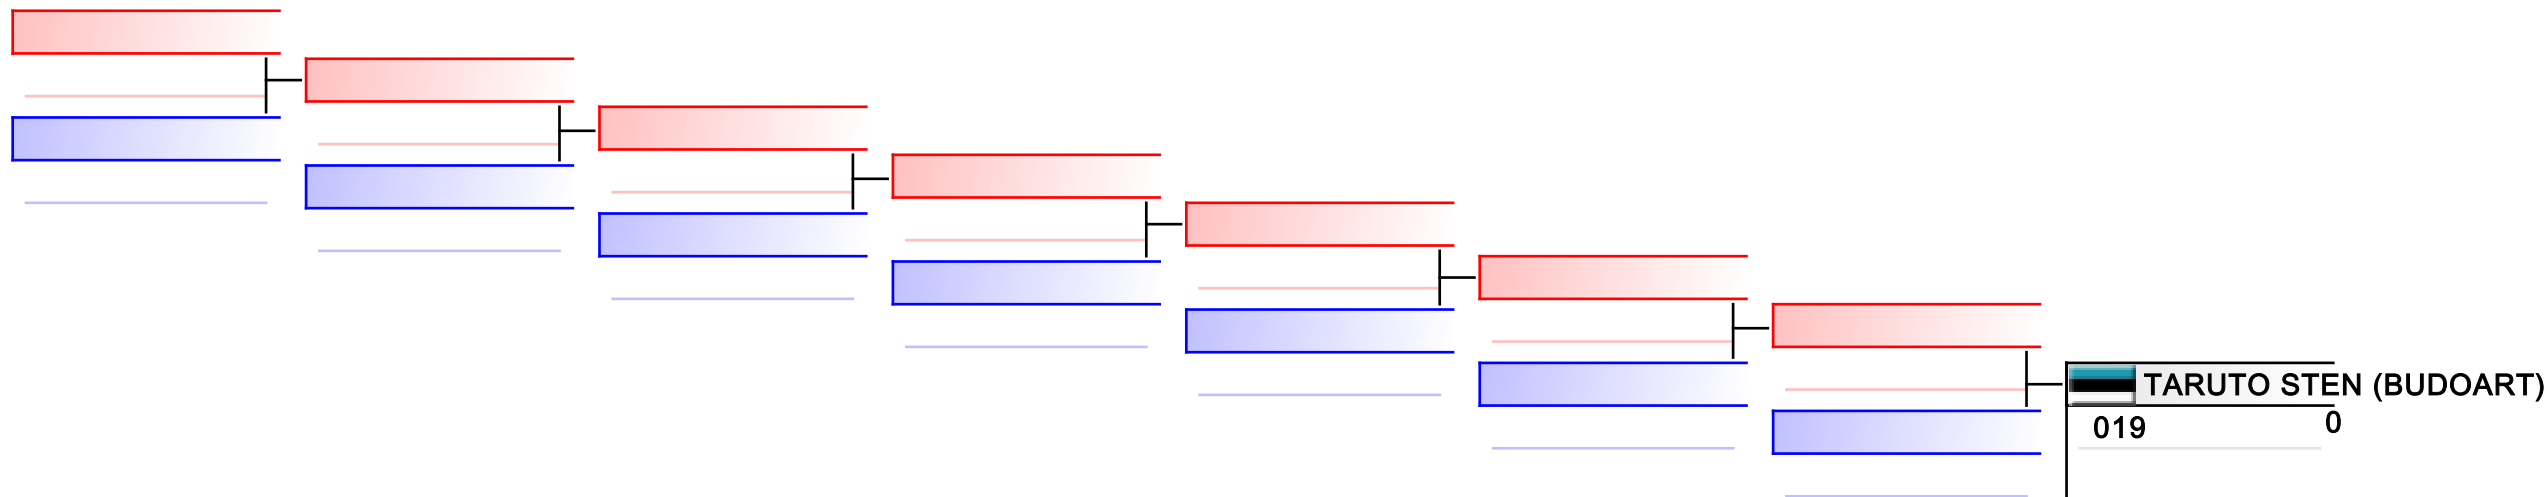

REPECHAGE: (1)

Referees: