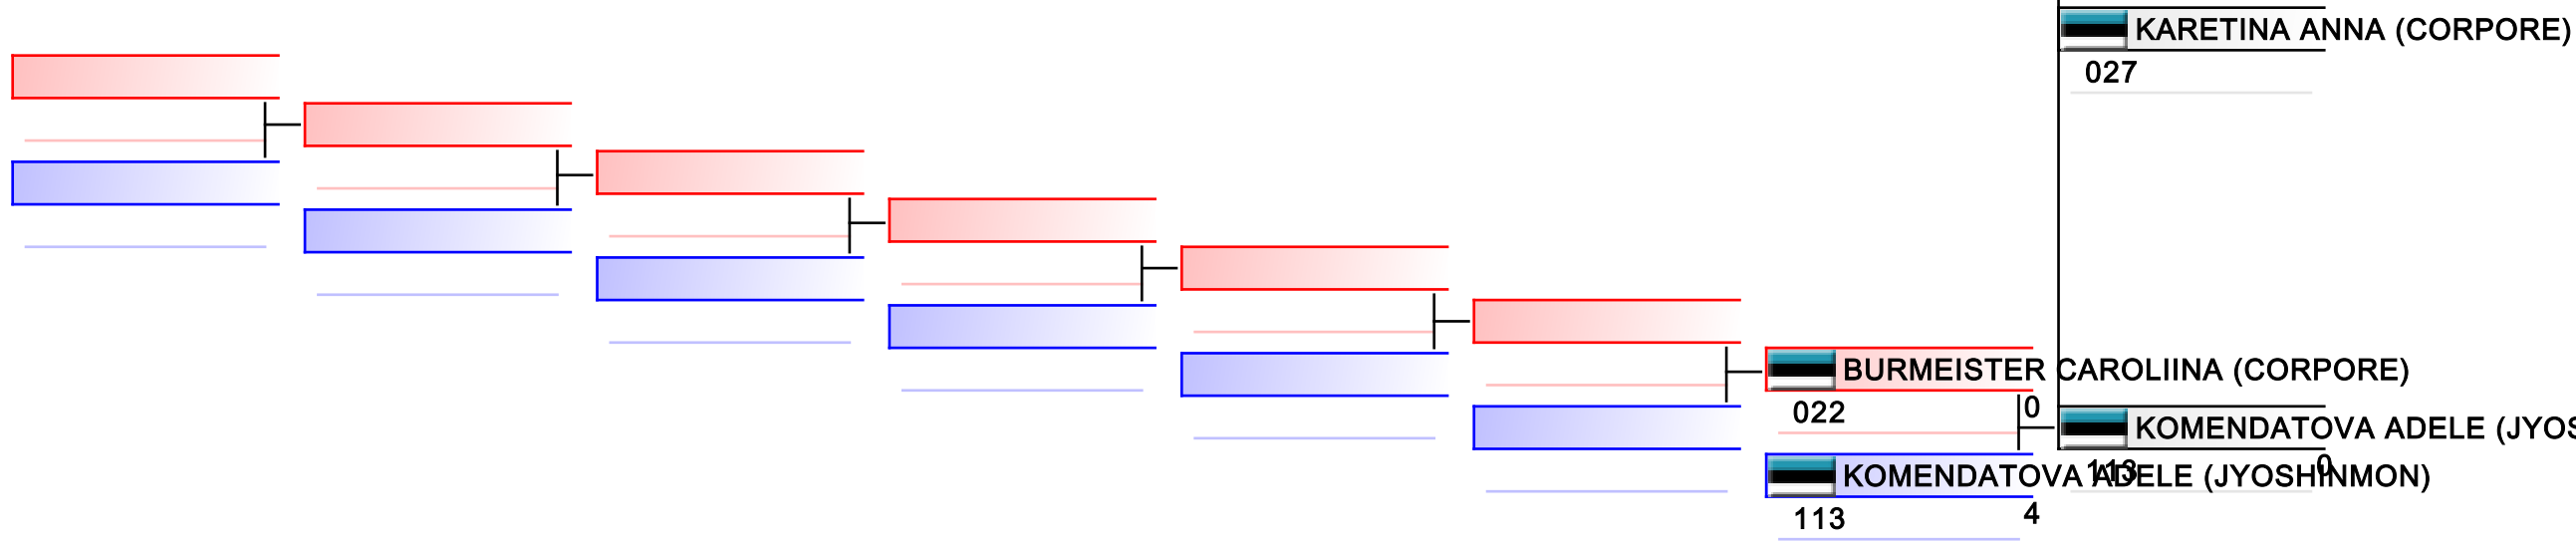

F U10 ABS

Corpore cup 2019

(c)sportdata GmbH & Co KG 2000-2019(2019-09-28 17:25) -WKF Approved- v 9.8.5 build 1 License: Estonian Karate Federation (expire 2019-11-23)

Tatami
1 12:05

Pool
1

REPECHAGE: (1)

Referees:							
-----------	--	--	--	--	--	--	--