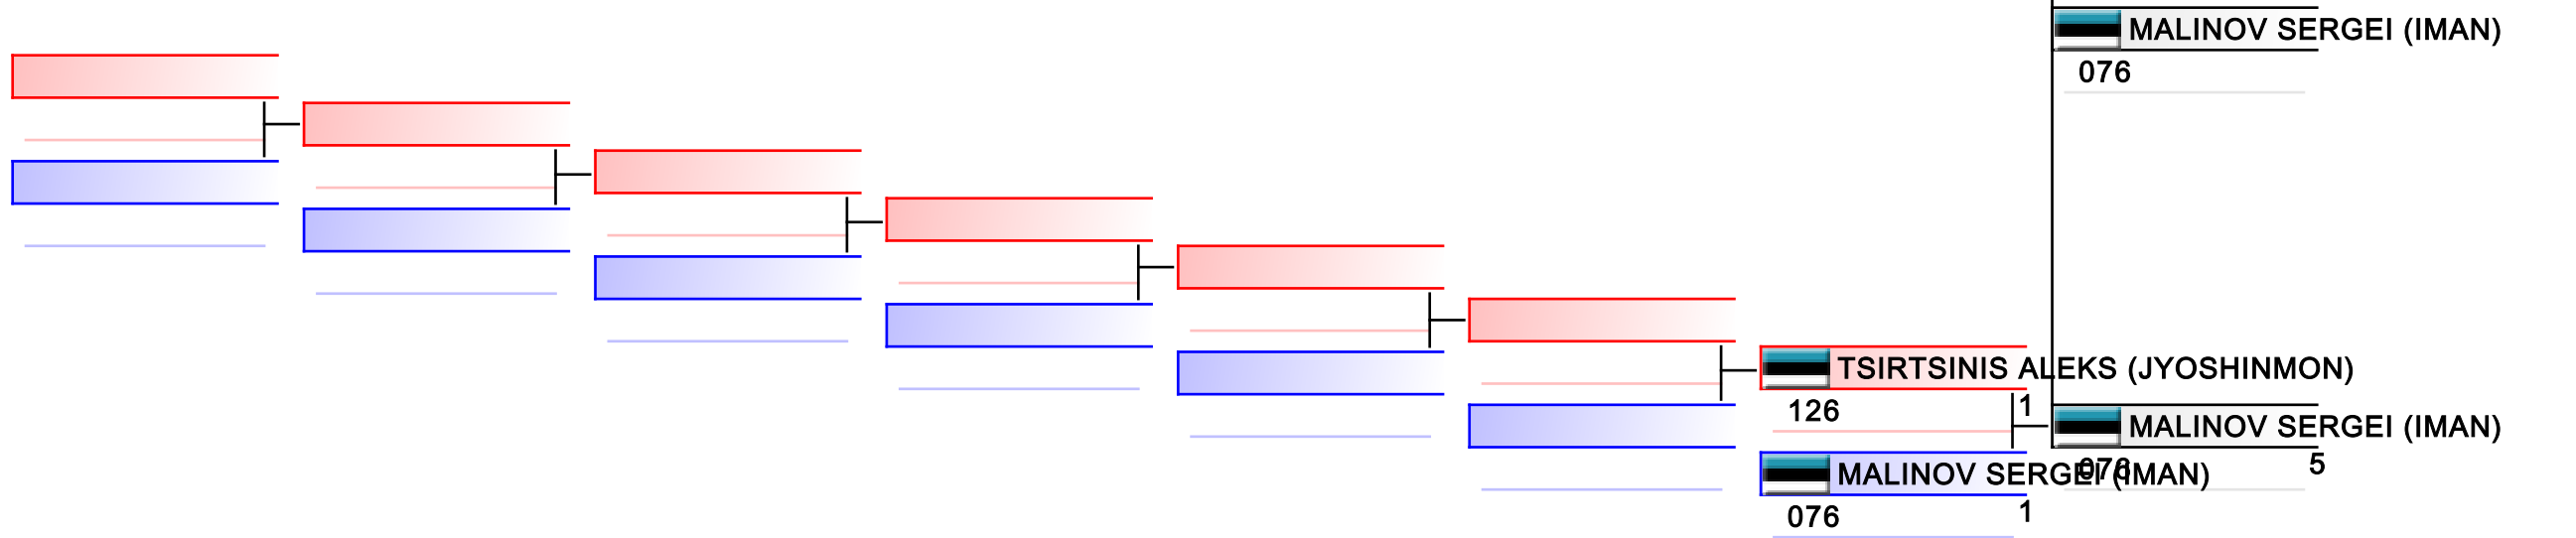

REPECHAGE: (1)

Referees:							
-----------	--	--	--	--	--	--	--

M U12 kata

Corpore cup 2019

Tatami
1 11:10

Pool
1

(c)sportdata GmbH & Co KG 2000-2019(2019-09-28 17:25) -WKF Approved- v 9.8.5 build 1 License: Estonian Karate Federation (expire 2019-11-23)