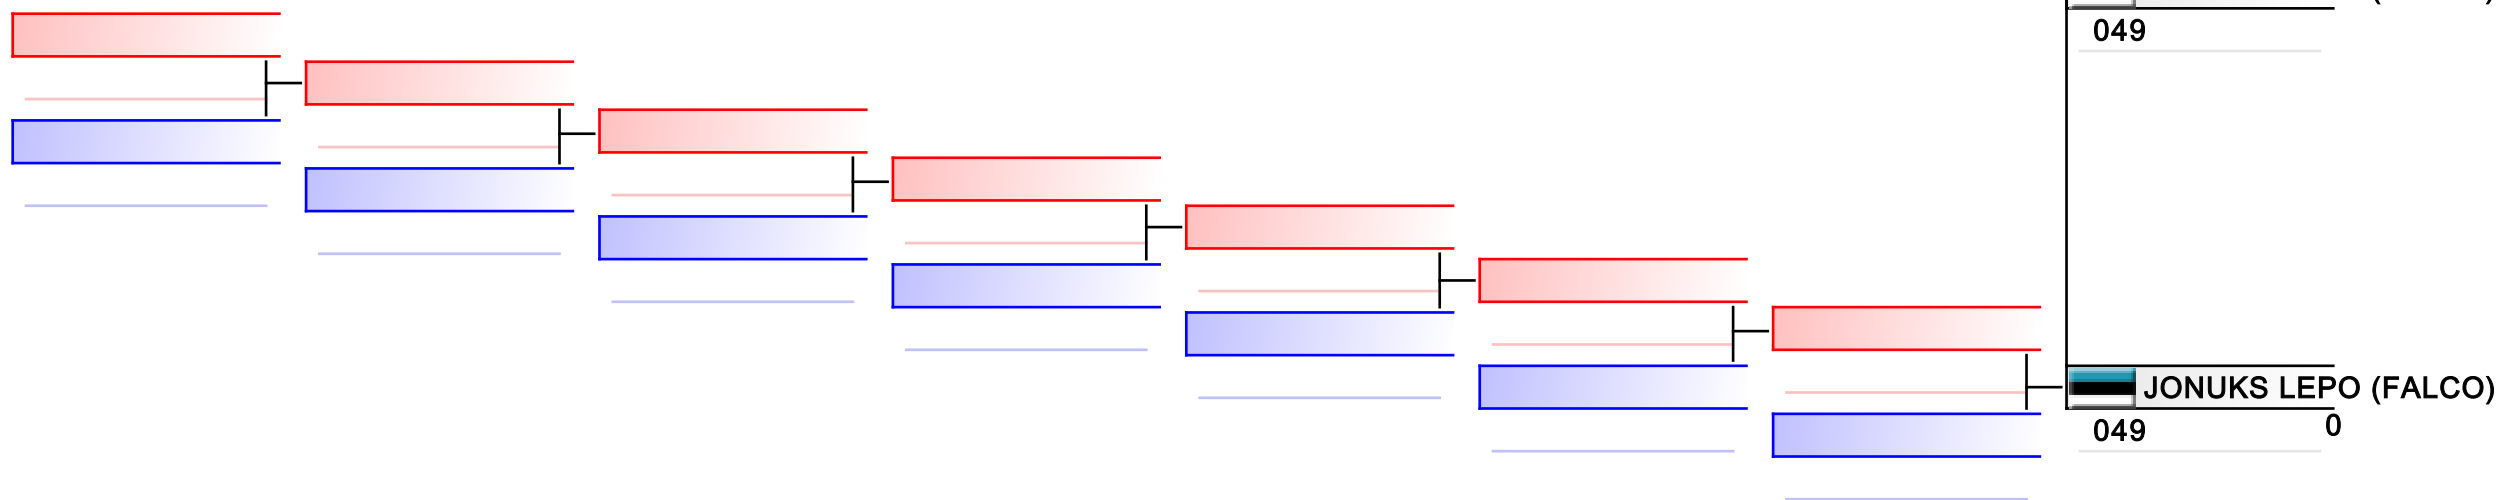

REPECHAGE: (1)