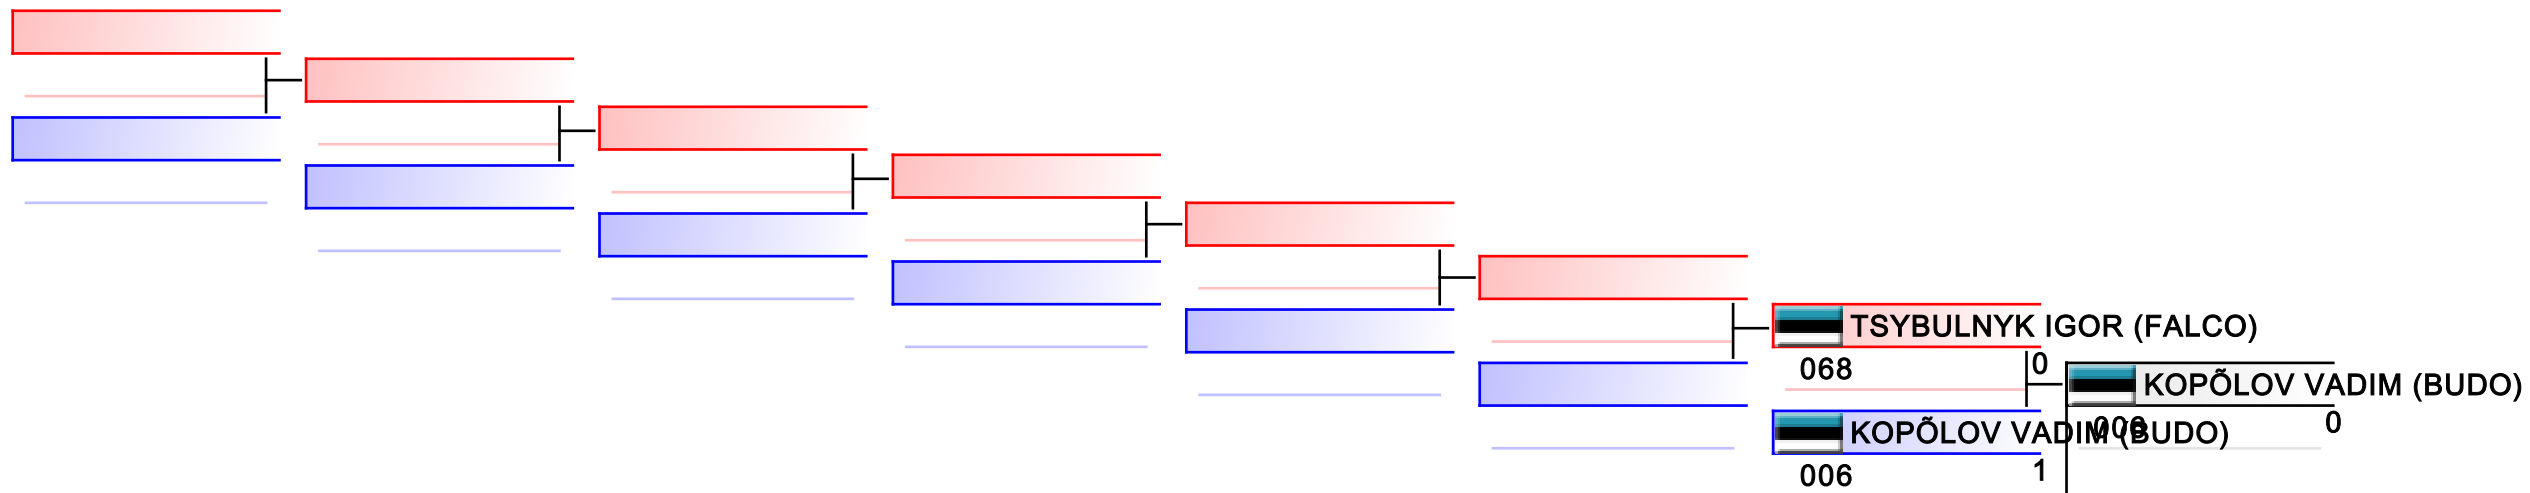

M U14 -45 kg

Corpore cup 2019

Tatami
1 15:05

Pool
1

(c)sportdata GmbH & Co KG 2000-2019(2019-09-28 17:25) -WKF Approved- v 9.8.5 build 1 License: Estonian Karate Federation (expire 2019-11-23)