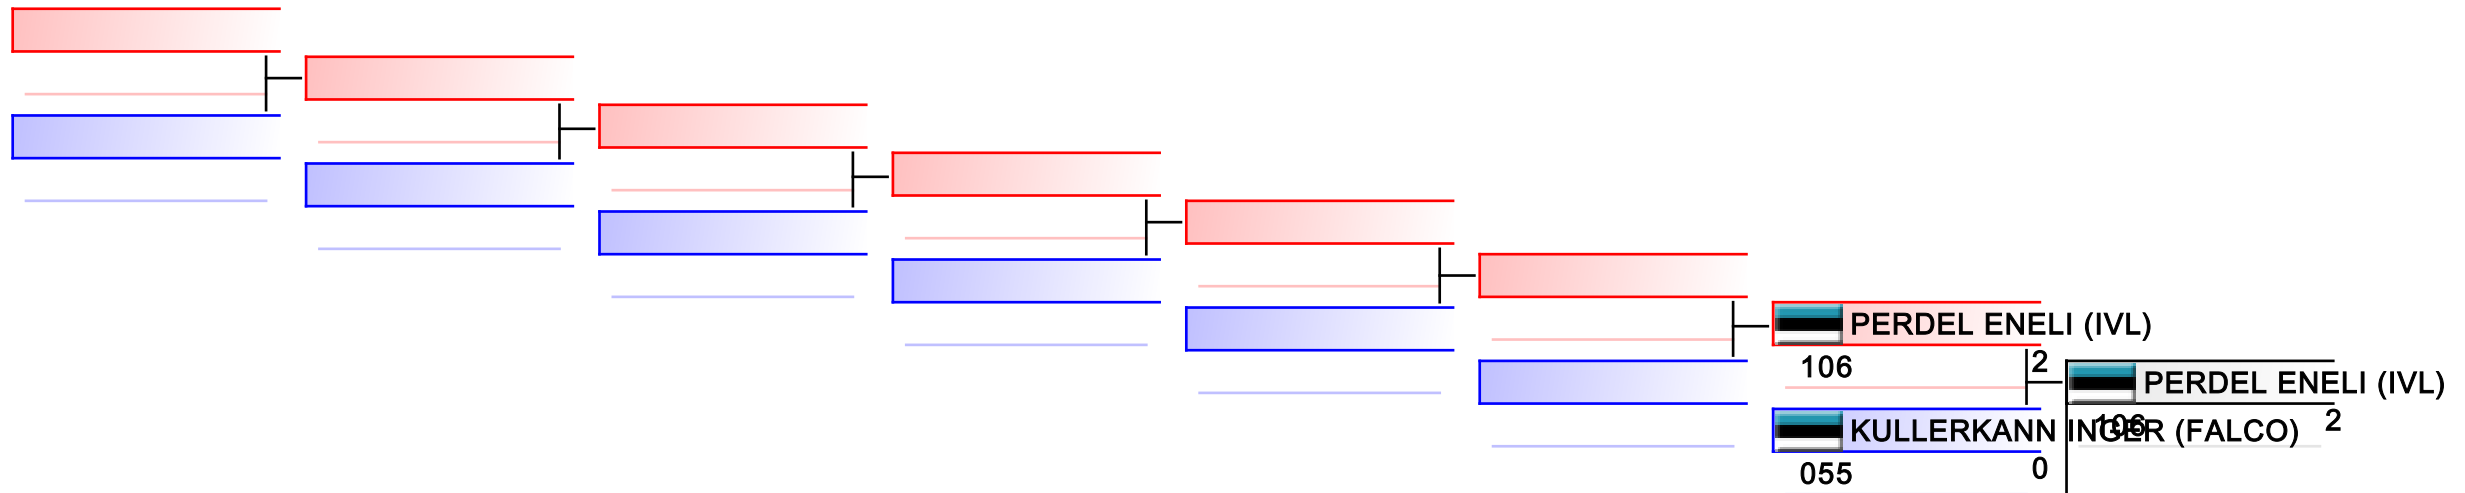

F U12 +40 kg

Corpore cup 2019

(c)sportdata GmbH & Co KG 2000-2019(2019-09-28 17:25) -WKF Approved- v 9.8.5 build 1 License: Estonian Karate Federation (expire 2019-11-23)

Tatami
1 13:30

Pool
1