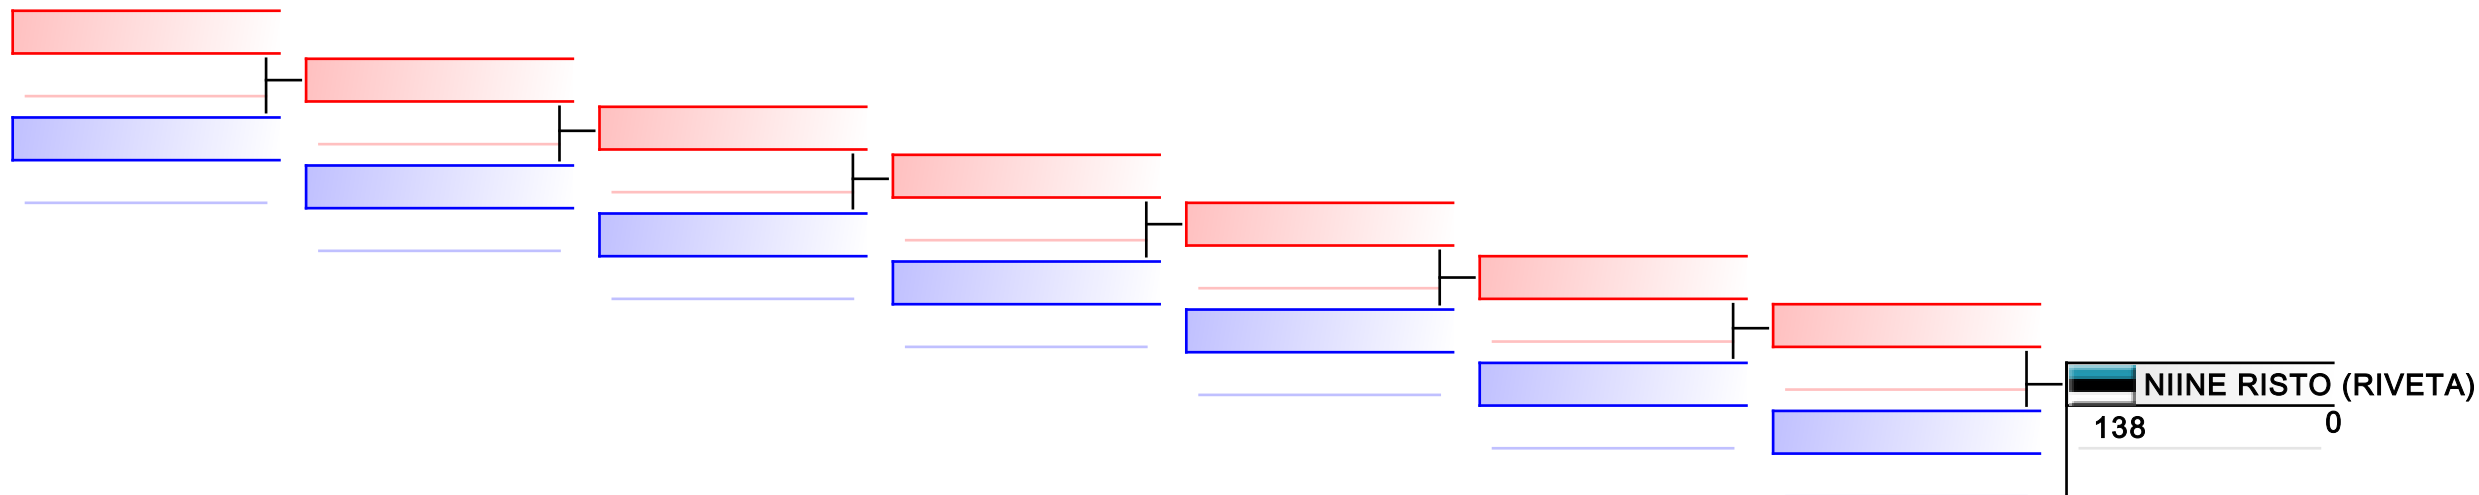

REPECHAGE: (1)

Referees:							
-----------	--	--	--	--	--	--	--

M U10 -30 kg

Corpore cup 2019

Tatami
2 12:00

Pool
1

(c)sportdata GmbH & Co KG 2000-2019(2019-09-28 17:25) -WKF Approved- v 9.8.5 build 1 License: Estonian Karate Federation (expire 2019-11-23)