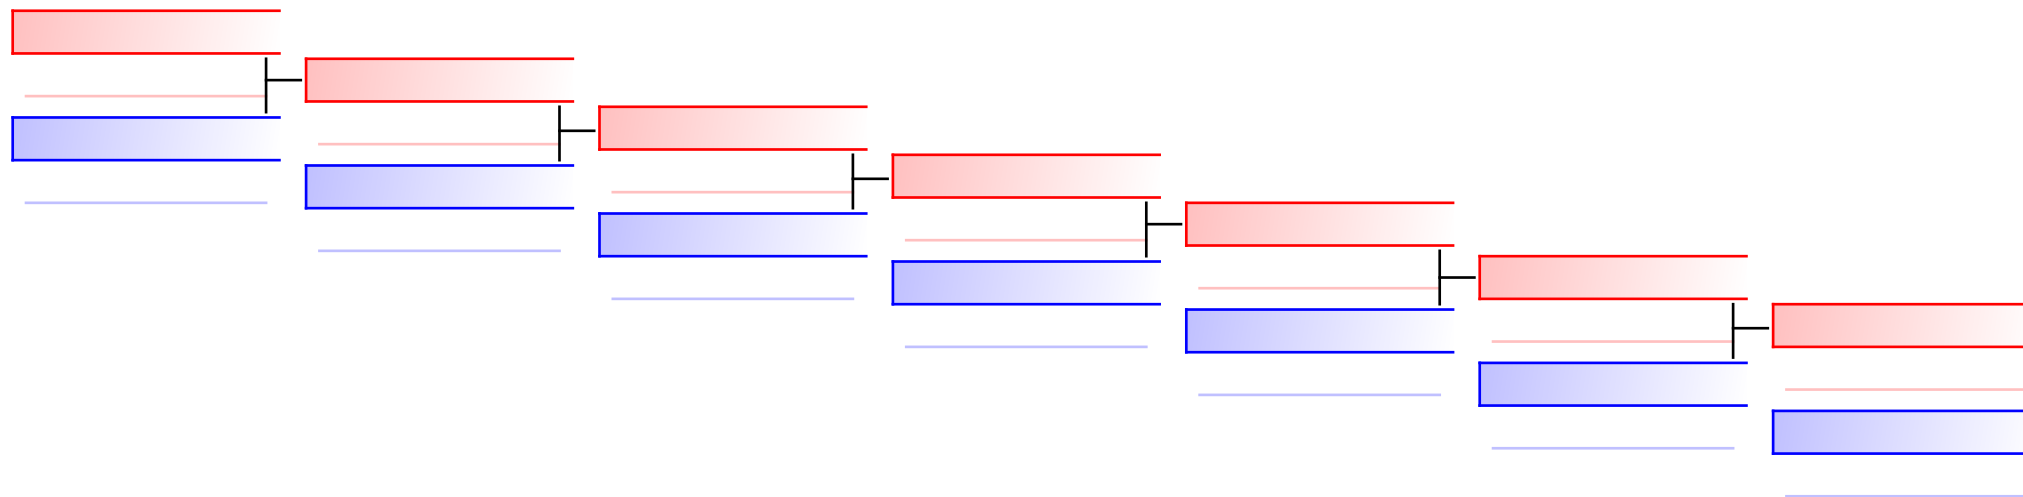

F U14 +50 kg

Corpore cup 2019

(c)sportdata GmbH & Co KG 2000-2019(2019-09-28 17:25) -WKF Approved- v 9.8.5 build 1 License: Estonian Karate Federation (expire 2019-11-23)

Tatami
1 14:40

Pool
1

REPECHAGE: (1)