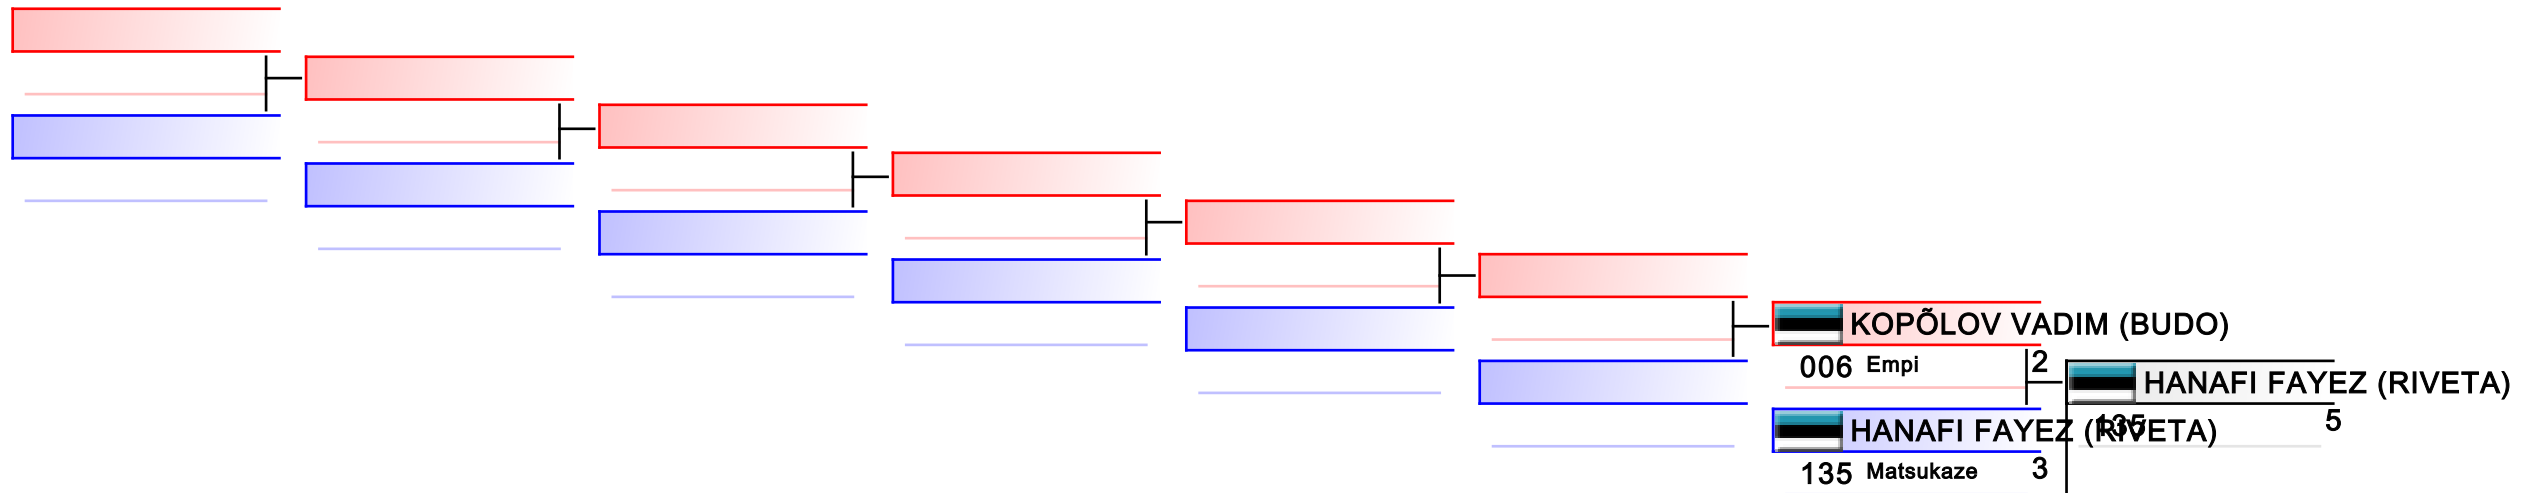

REPECHAGE: (1)

Referees:							
-----------	--	--	--	--	--	--	--

M U14 kata

Corpore cup 2019

Tatami
2 11:20

Pool
1

(c)sportdata GmbH & Co KG 2000-2019(2019-09-28 17:25) -WKF Approved- v 9.8.5 build 1 License: Estonian Karate Federation (expire 2019-11-23)