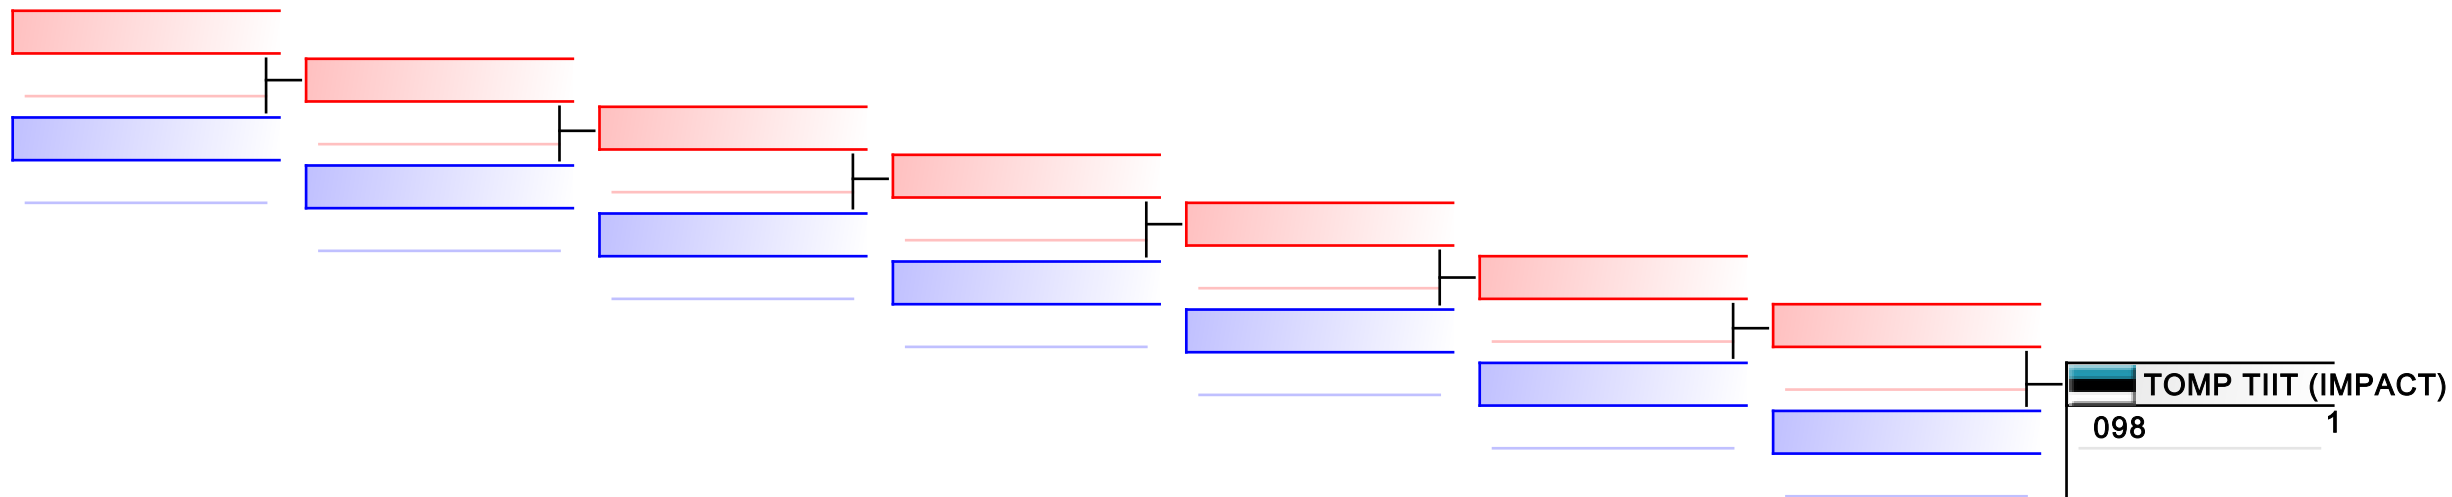

REPECHAGE: (1)

Referees: