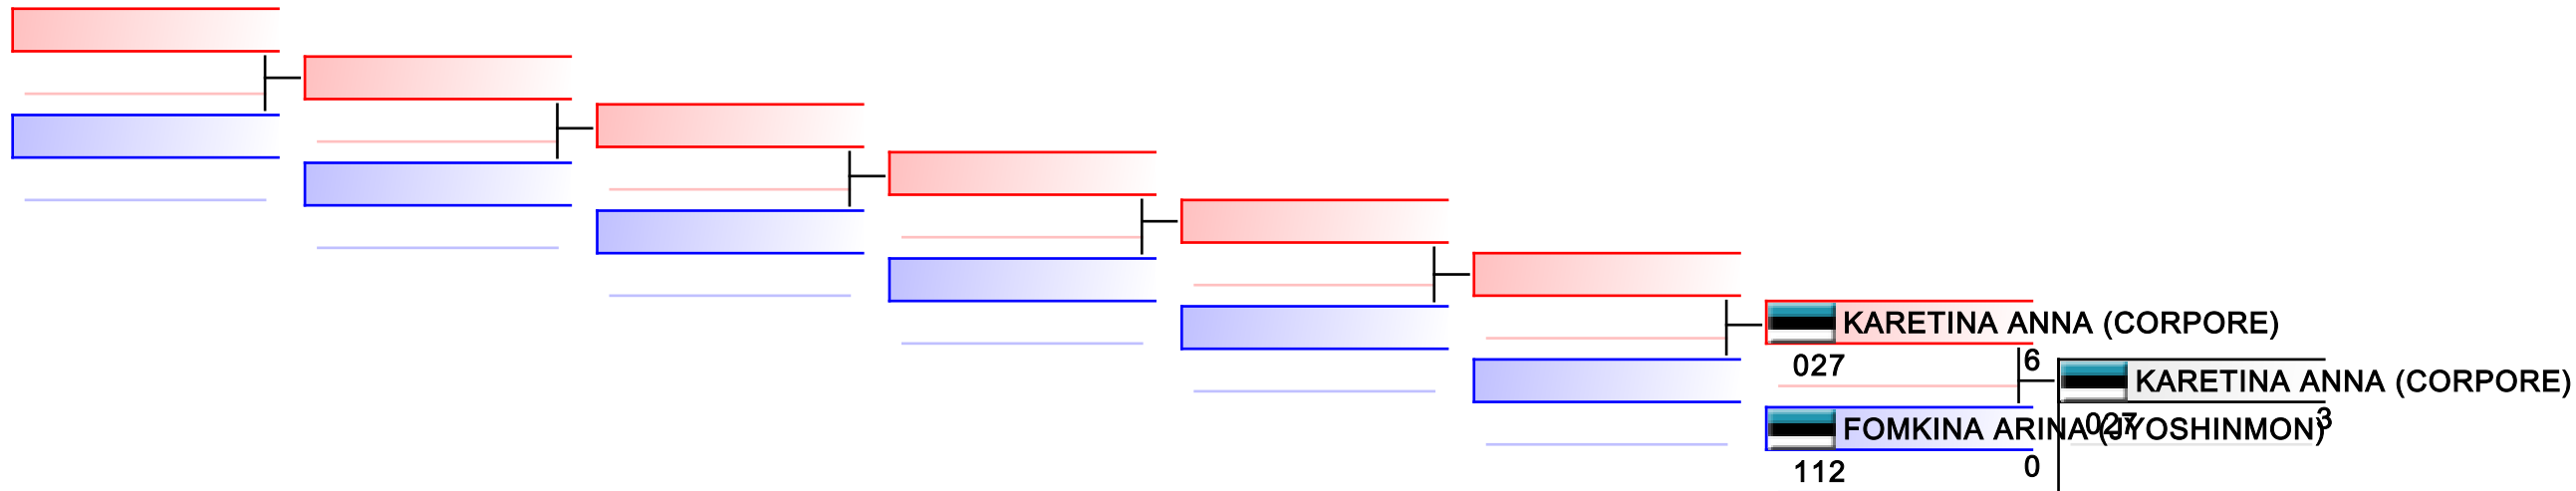

F U10 ABS

Corpore cup 2019

(c)sportdata GmbH & Co KG 2000-2019(2019-09-28 17:25) -WKF Approved- v 9.8.5 build 1 License: Estonian Karate Federation (expire 2019-11-23)

Tatami
1 12:05

Pool
1

REPECHAGE: (1)

Referees:							
-----------	--	--	--	--	--	--	--