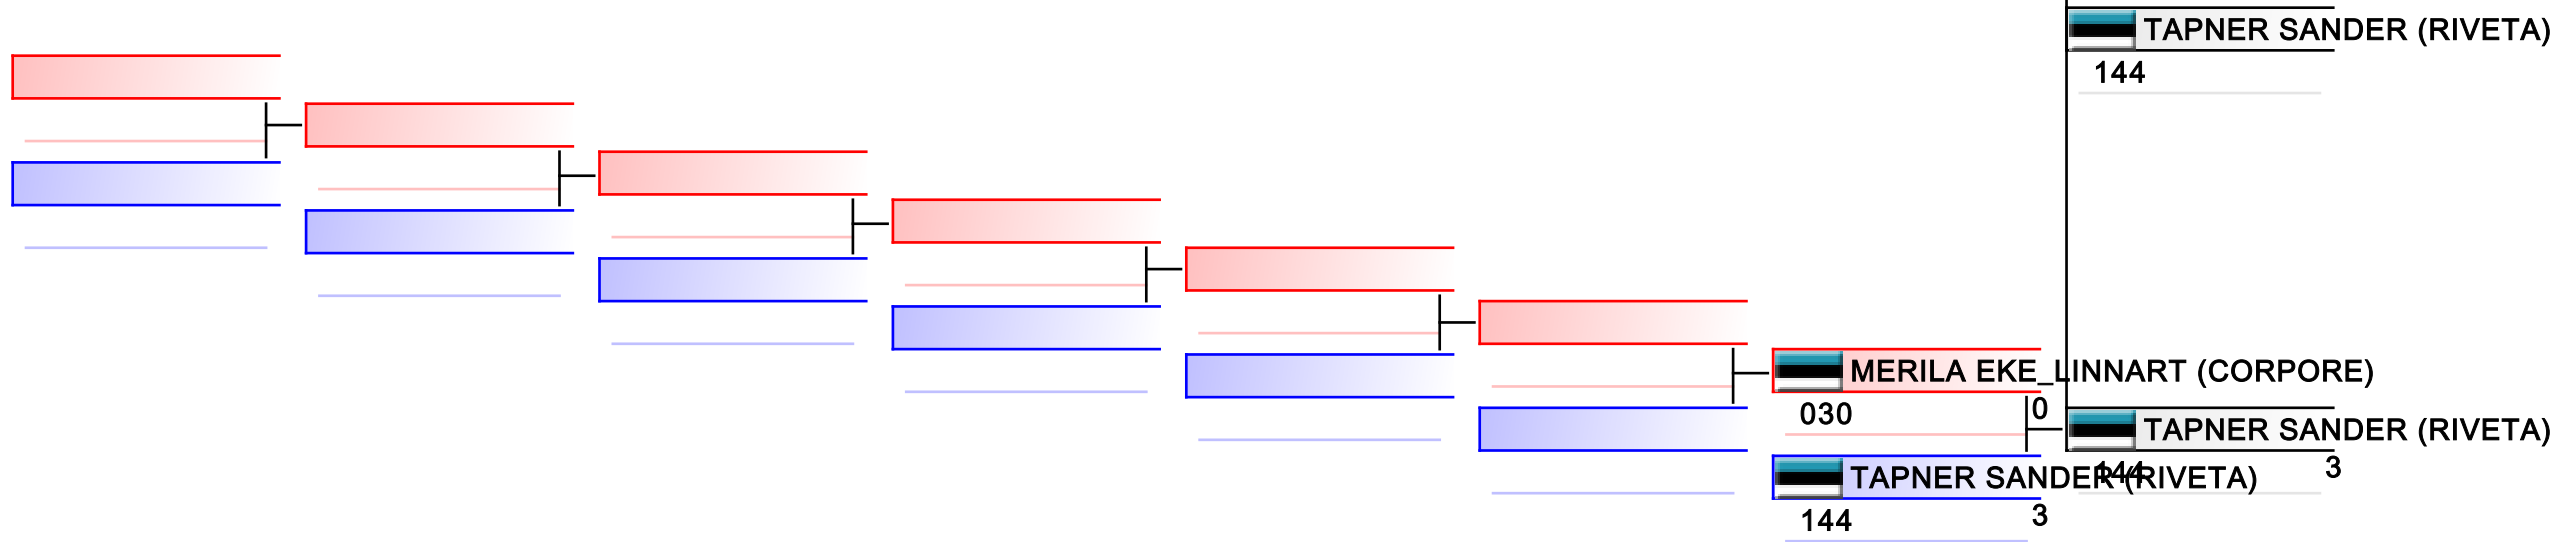

REPECHAGE: (1)