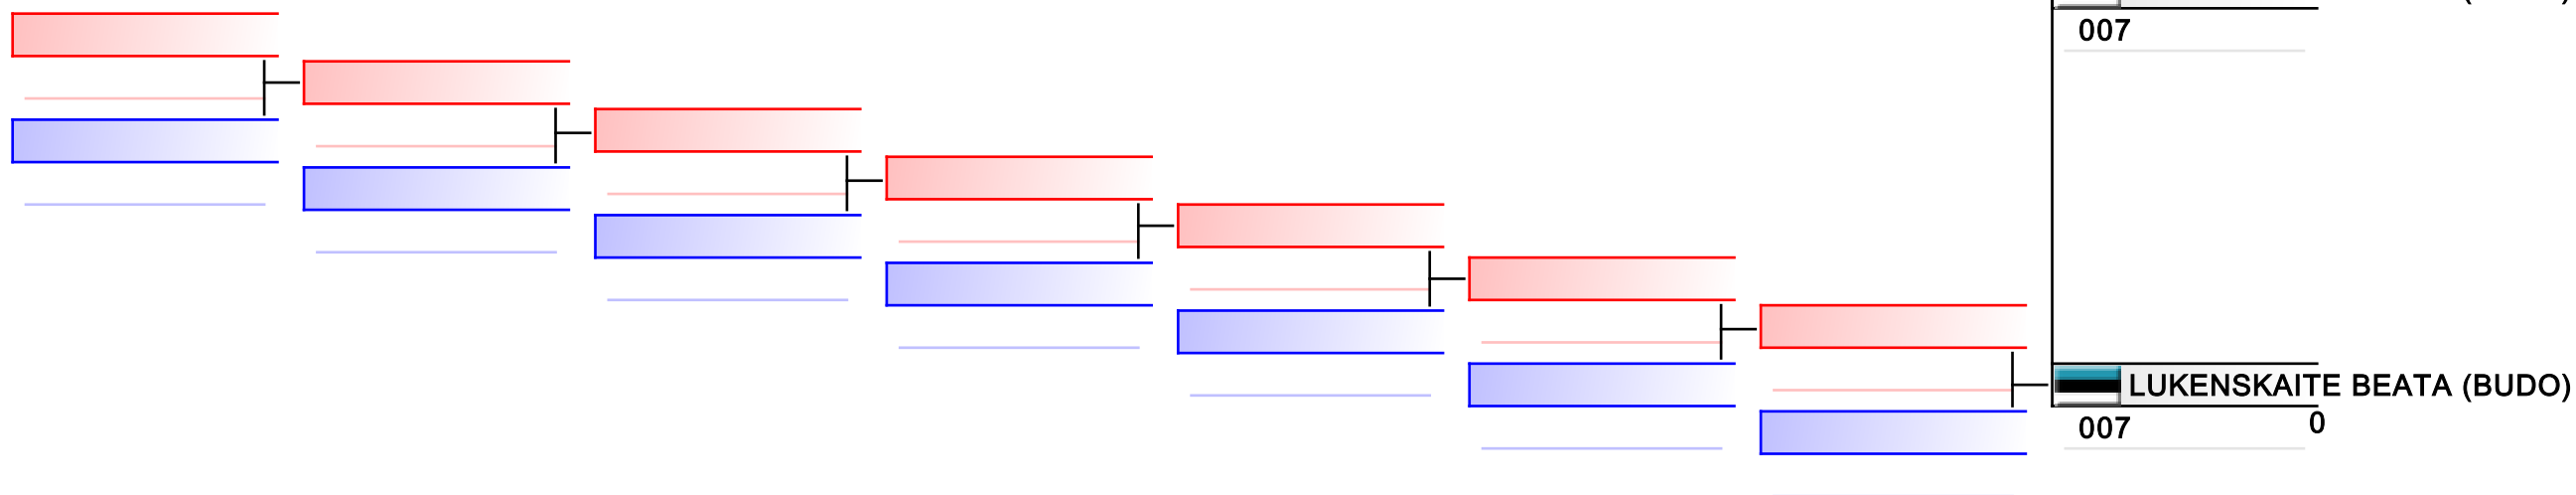

REPECHAGE: (1)