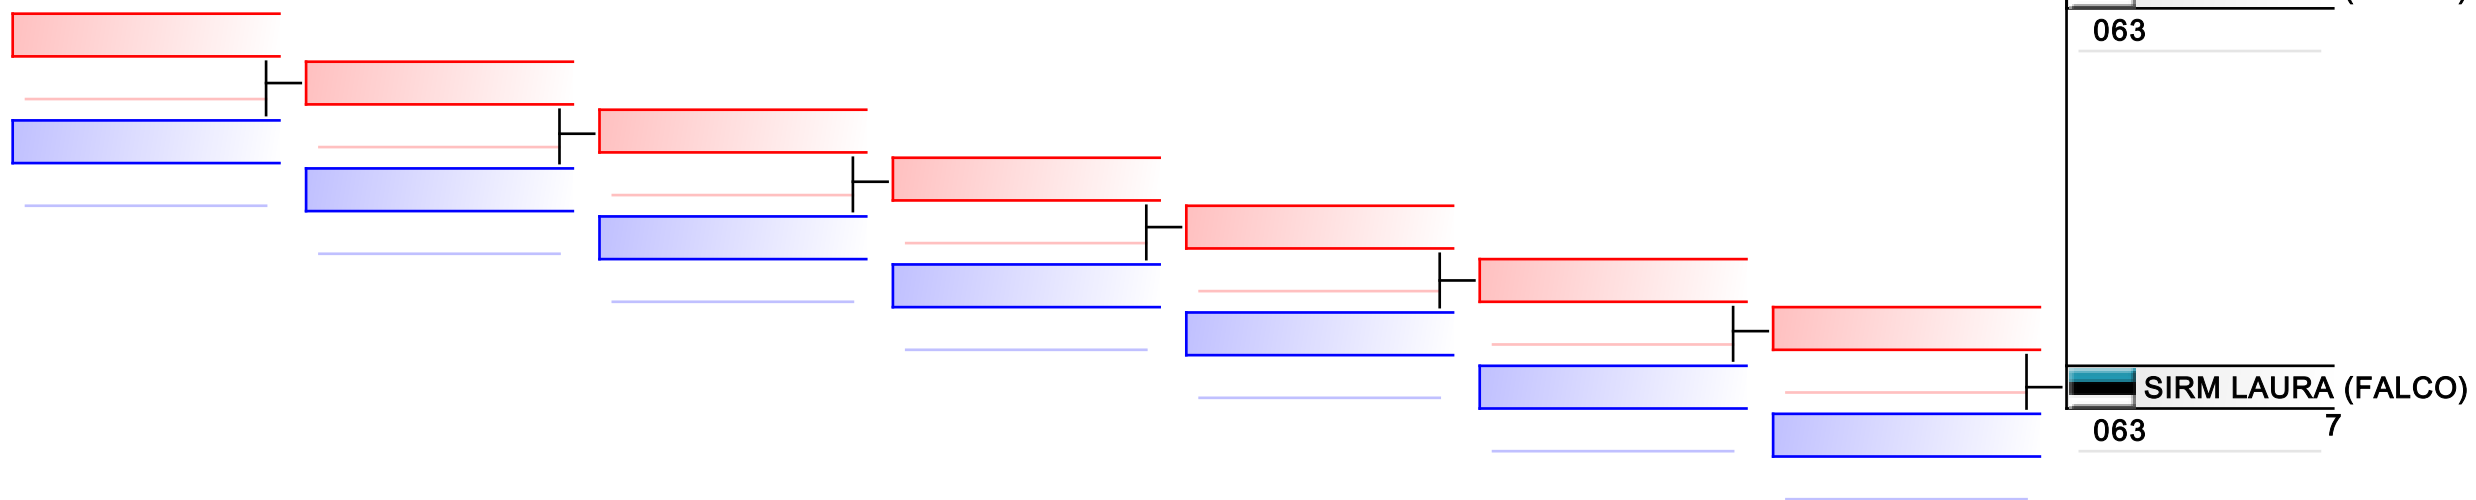

F U16 +54 kg

Corpore cup 2019

Tatami
2 15:10

Pool
1

(c)sportdata GmbH & Co KG 2000-2019(2019-09-28 17:25) -WKF Approved- v 9.8.5 build 1 License: Estonian Karate Federation (expire 2019-11-23)

REPECHAGE: (1)