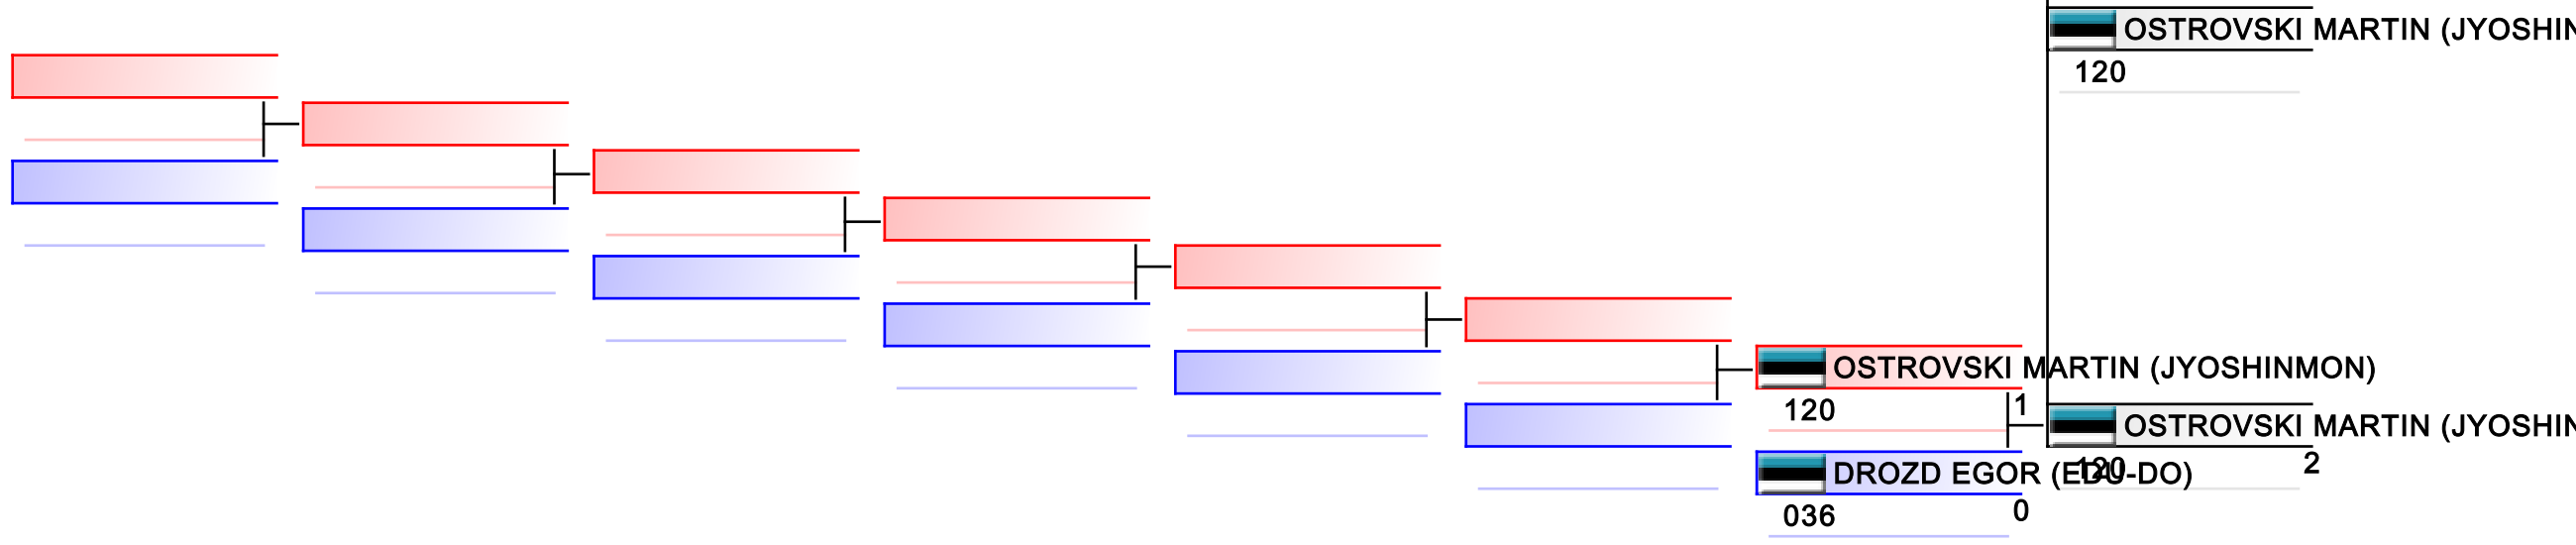

REPECHAGE: (1)