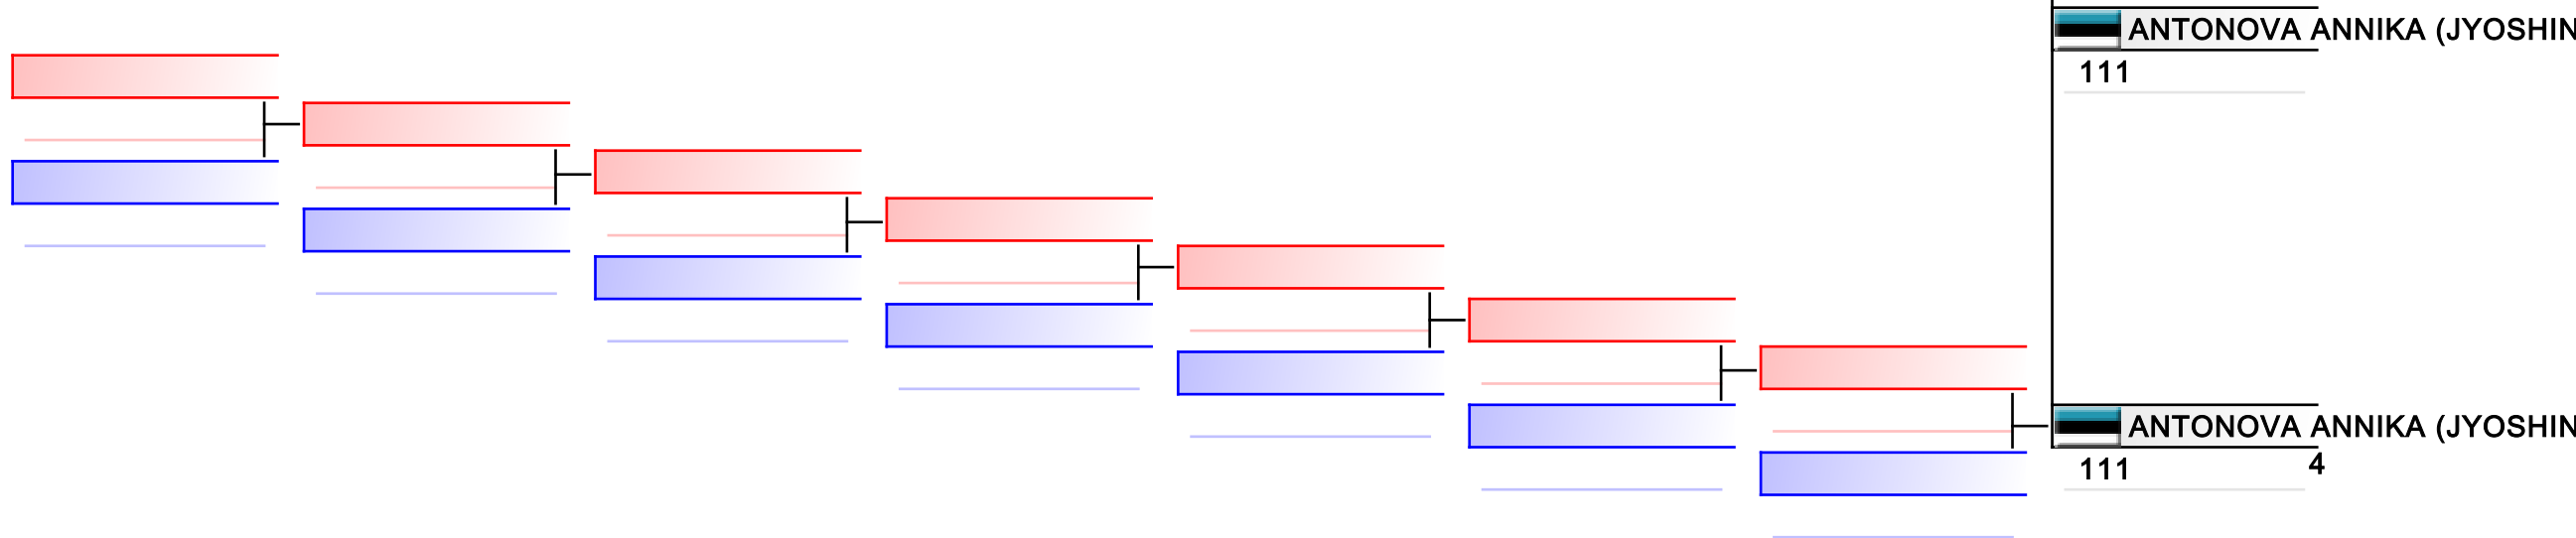

F U10 kata

Corpore cup 2019

(c)sportdata GmbH & Co KG 2000-2019(2019-09-28 17:25) -WKF Approved- v 9.8.5 build 1 License: Estonian Karate Federation (expire 2019-11-23)

Tatami
1 11:00

Pool
1

REPECHAGE: (1)