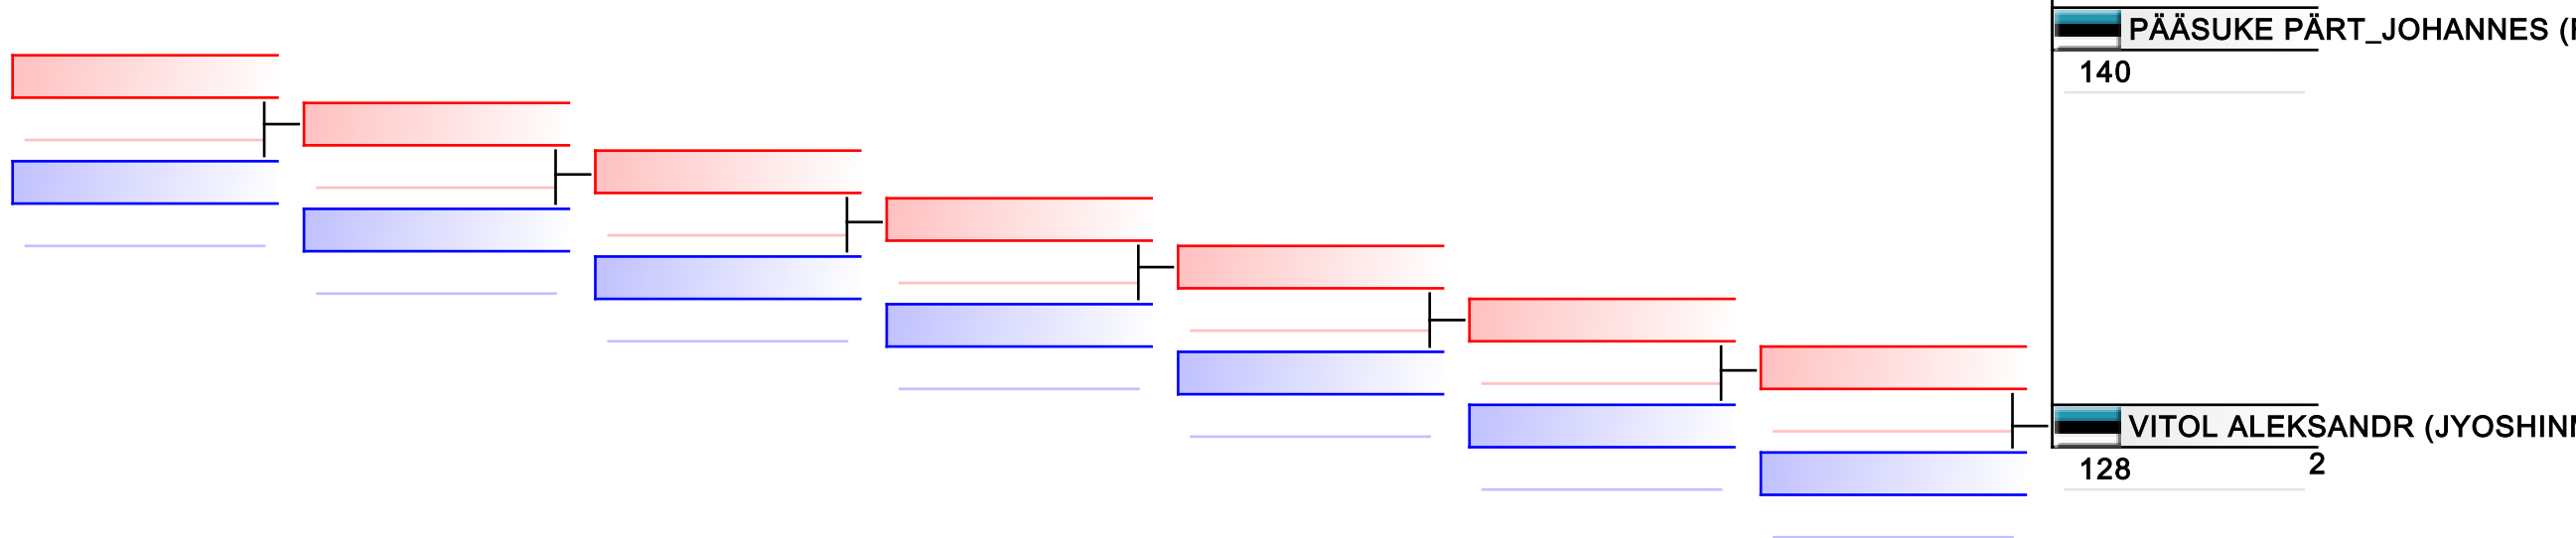

REPECHAGE: (1)