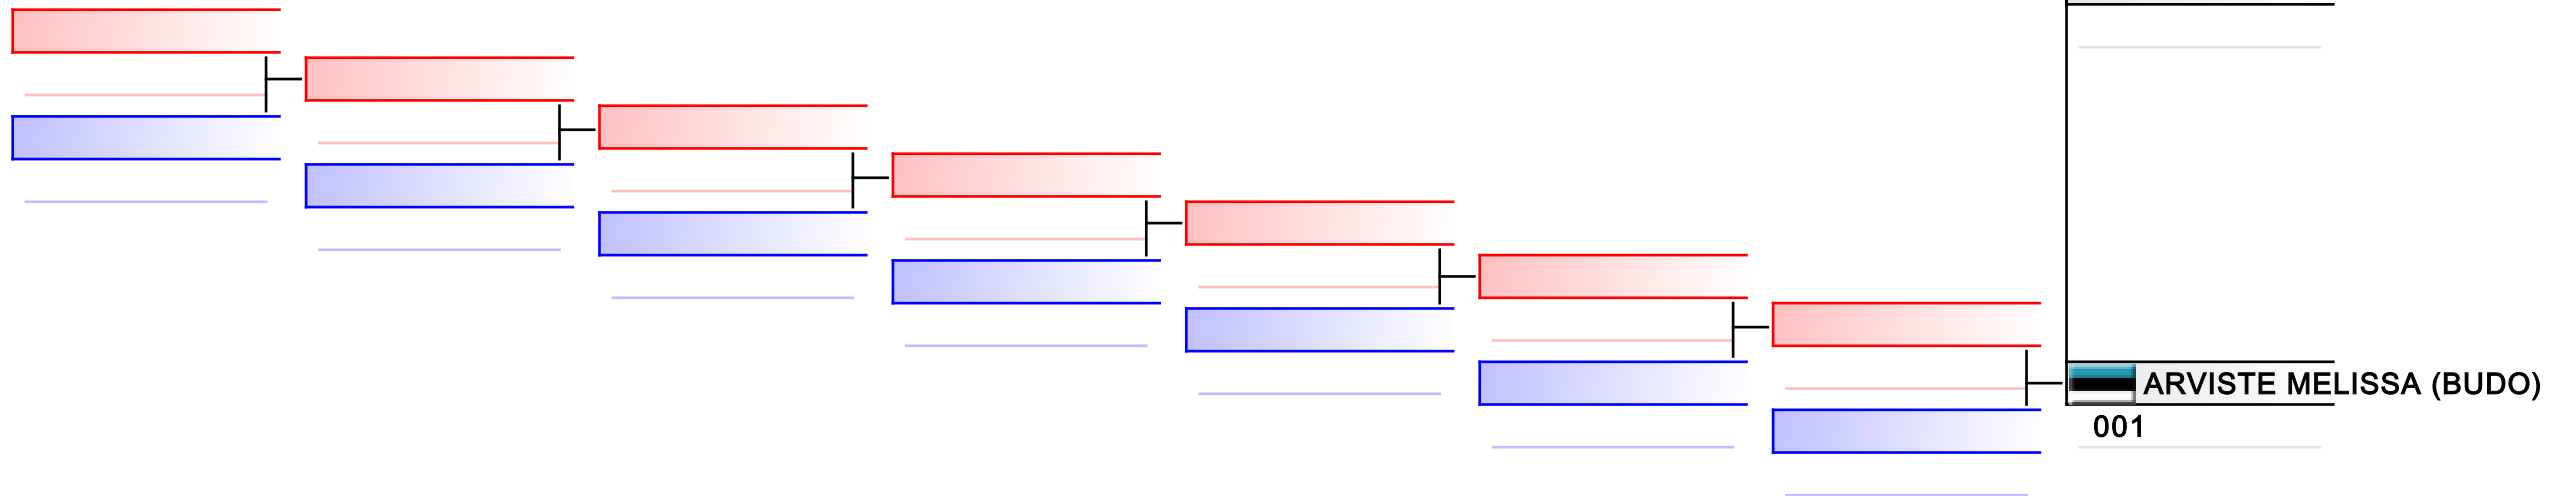

Corpore cup 2019

Tatami
1 11:25

Pool
1

(c)sportdata GmbH & Co KG 2000-2019(2019-09-28 17:25) -WKF Approved- v 9.8.5 build 1 License: Estonian Karate Federation (expire 2019-11-23)

REPECHAGE: (1)

Referees:							
-----------	--	--	--	--	--	--	--