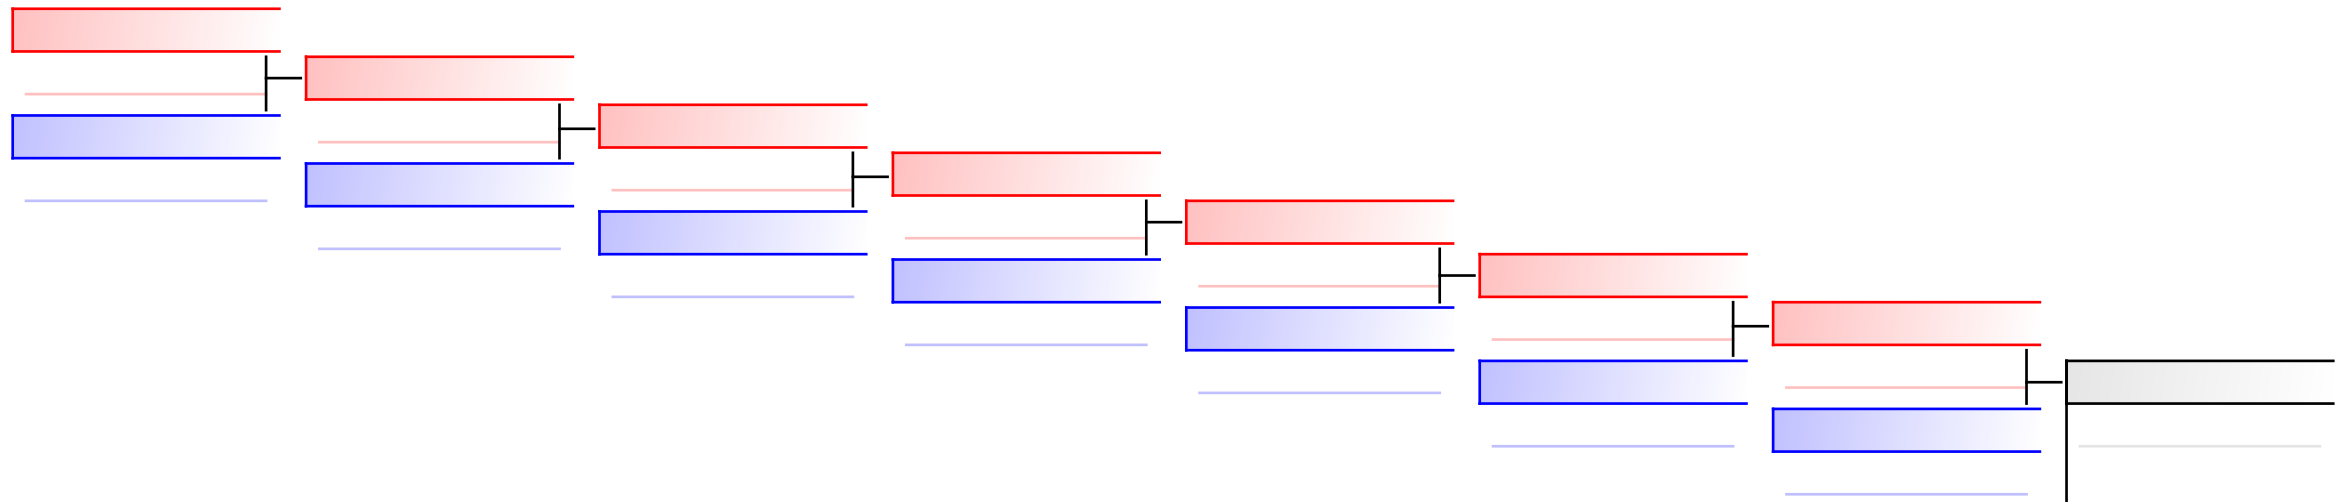

F U14 kata

Corpore cup 2019

Tatami
1 11:25

Pool
1

(c)sportdata GmbH & Co KG 2000-2019(2019-09-28 17:25) -WKF Approved- v 9.8.5 build 1 License: Estonian Karate Federation (expire 2019-11-23)