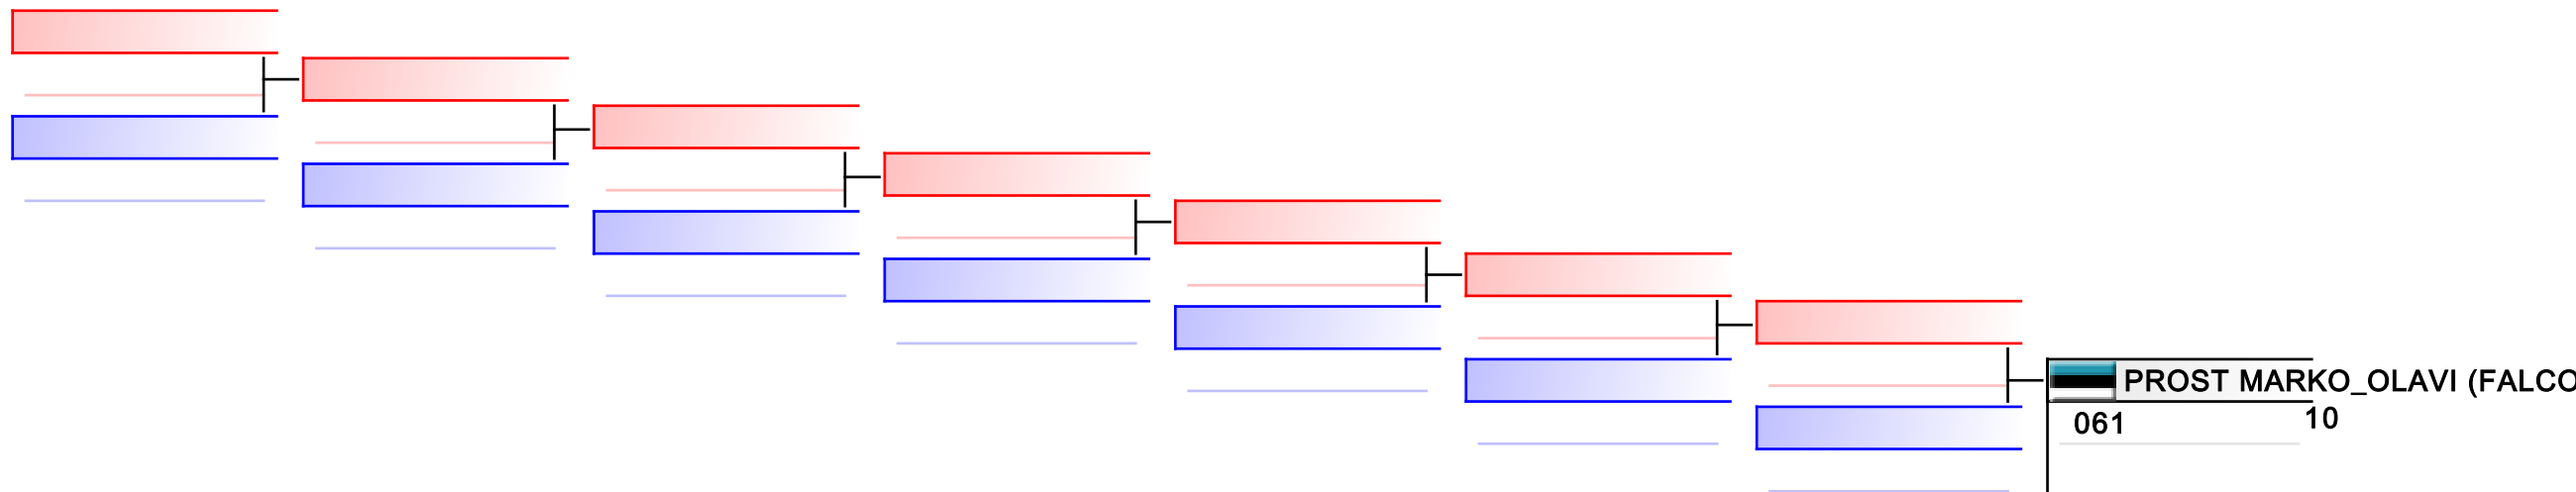

REPECHAGE: (1)

Referees:							
-----------	--	--	--	--	--	--	--

M U16 +70 kg

Corpore cup 2019

Tatami
2 16:00

Pool
1

(c)sportdata GmbH & Co KG 2000-2019(2019-09-28 17:25) -WKF Approved- v 9.8.5 build 1 License: Estonian Karate Federation (expire 2019-11-23)