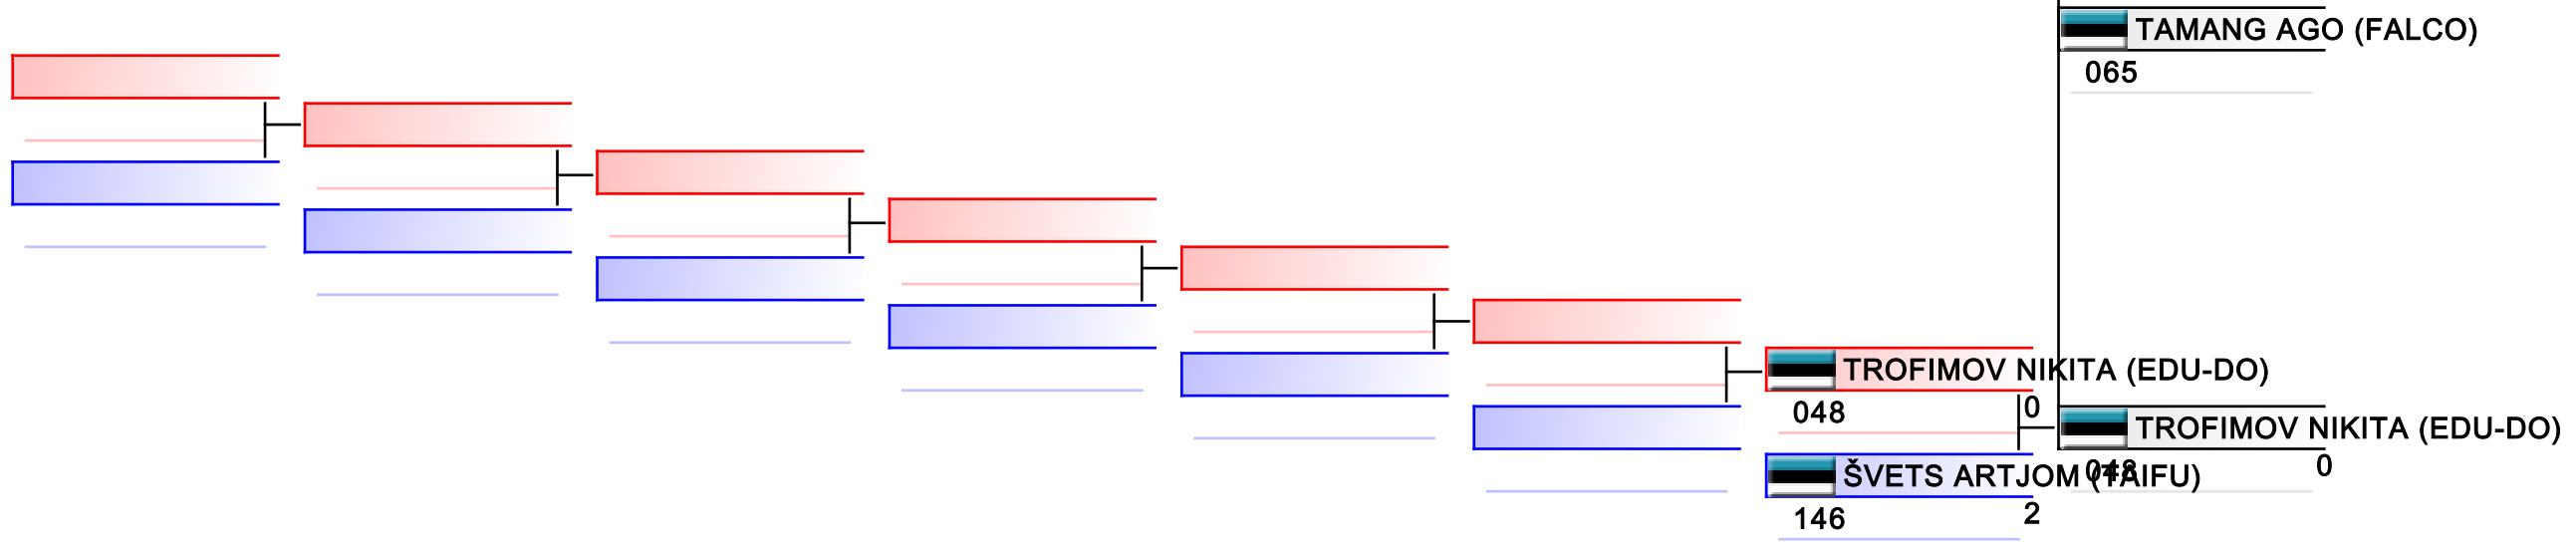

REPECHAGE: (1)

Referees:							
-----------	--	--	--	--	--	--	--

M U14 kata

Corpore cup 2019

Tatami
2 11:20

Pool
1

(c)sportdata GmbH & Co KG 2000-2019(2019-09-28 17:25) -WKF Approved- v 9.8.5 build 1 License: Estonian Karate Federation (expire 2019-11-23)