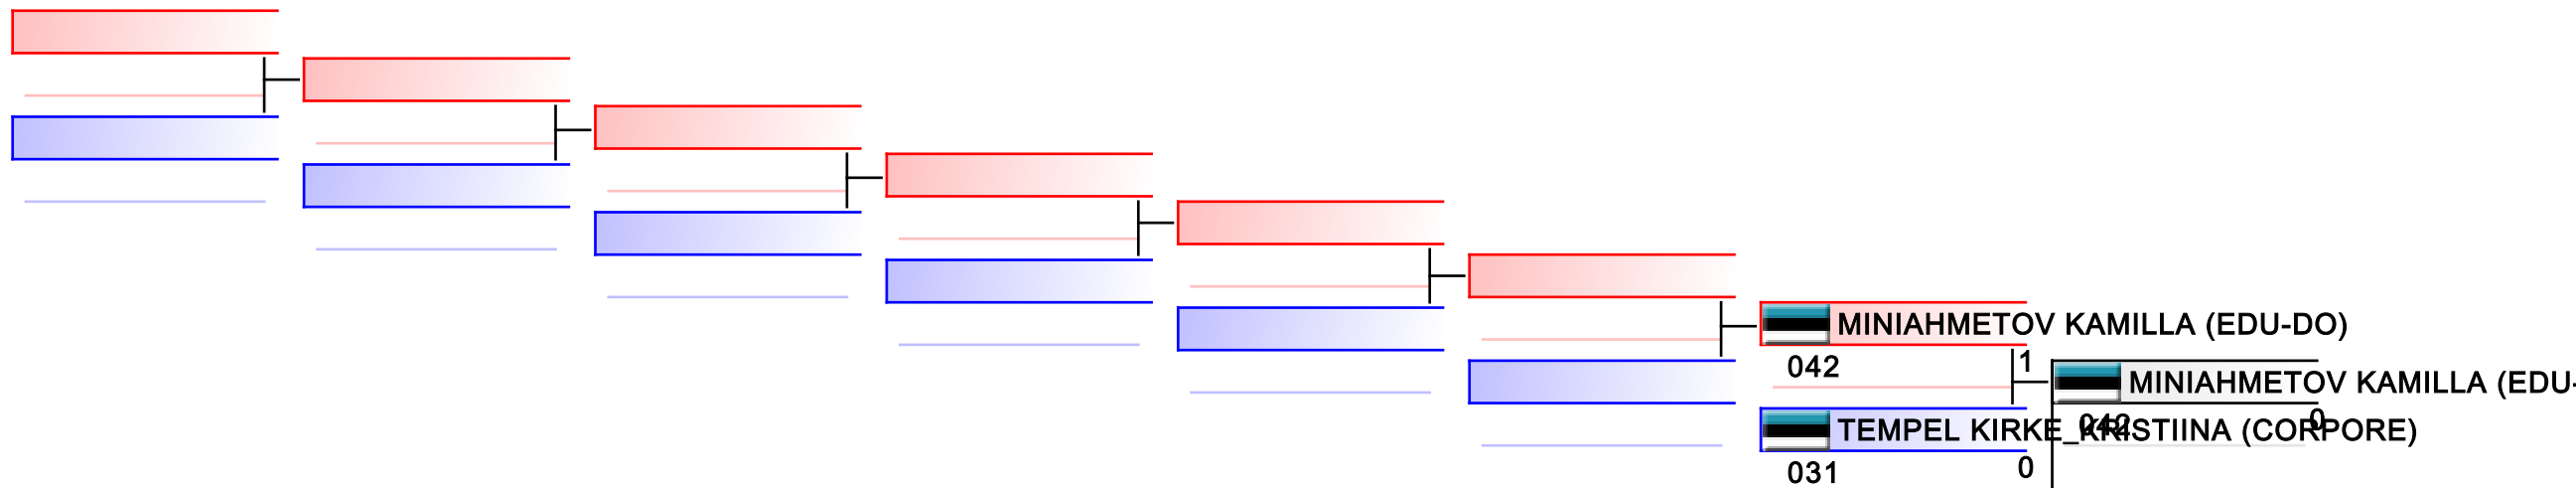

F U12 -40 kg

Corpore cup 2019

(c)sportdata GmbH & Co KG 2000-2019(2019-09-28 17:25) -WKF Approved- v 9.8.5 build 1 License: Estonian Karate Federation (expire 2019-11-23)

Tatami
2 12:20

Pool
1