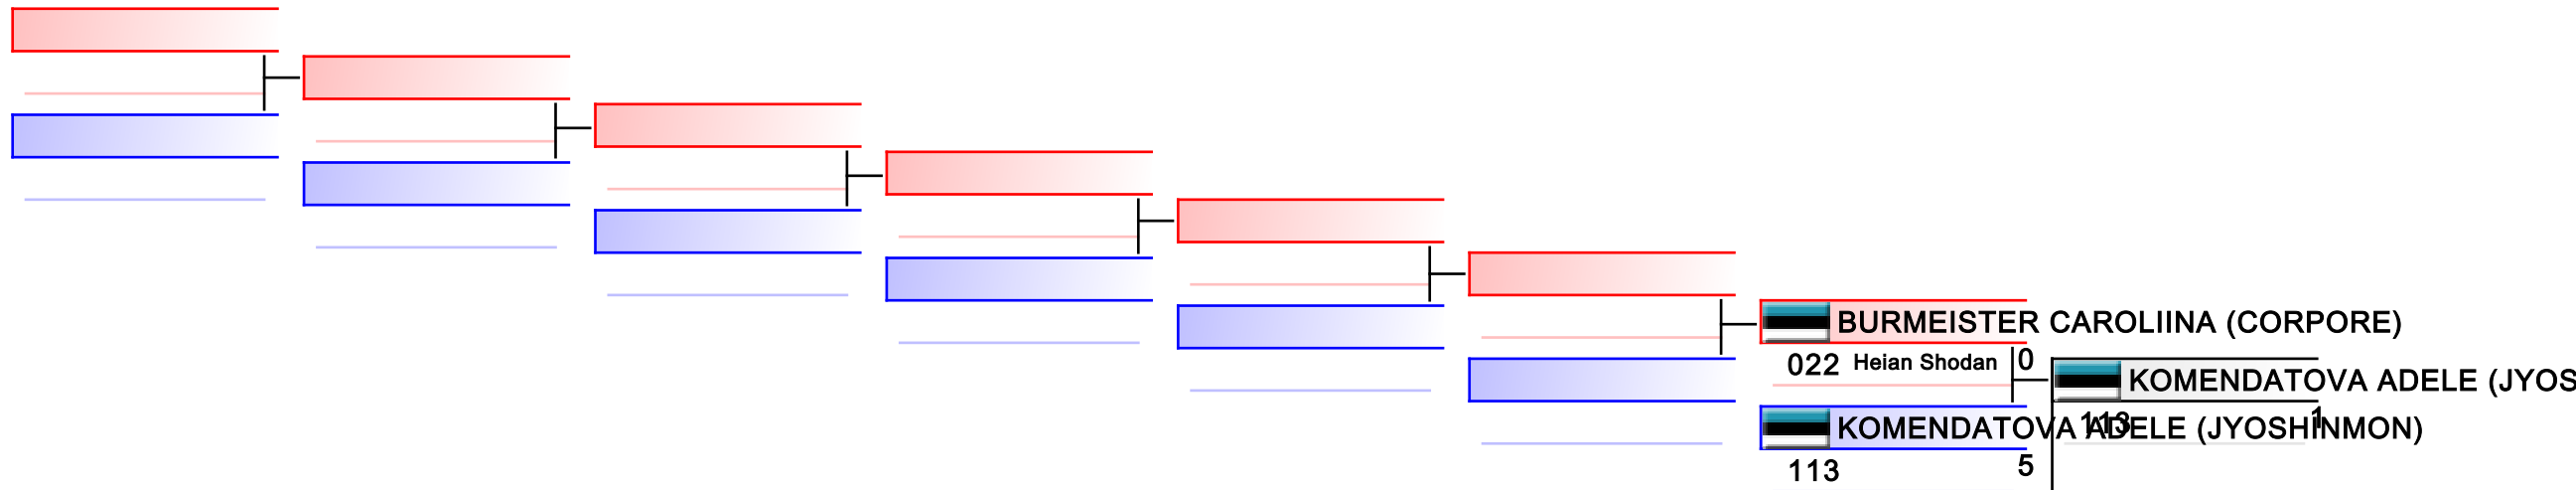

F U10 kata

Corpore cup 2019

(c)sportdata GmbH & Co KG 2000-2019(2019-09-28 17:25) -WKF Approved- v 9.8.5 build 1 License: Estonian Karate Federation (expire 2019-11-23)

Tatami
1 11:00

Pool
1