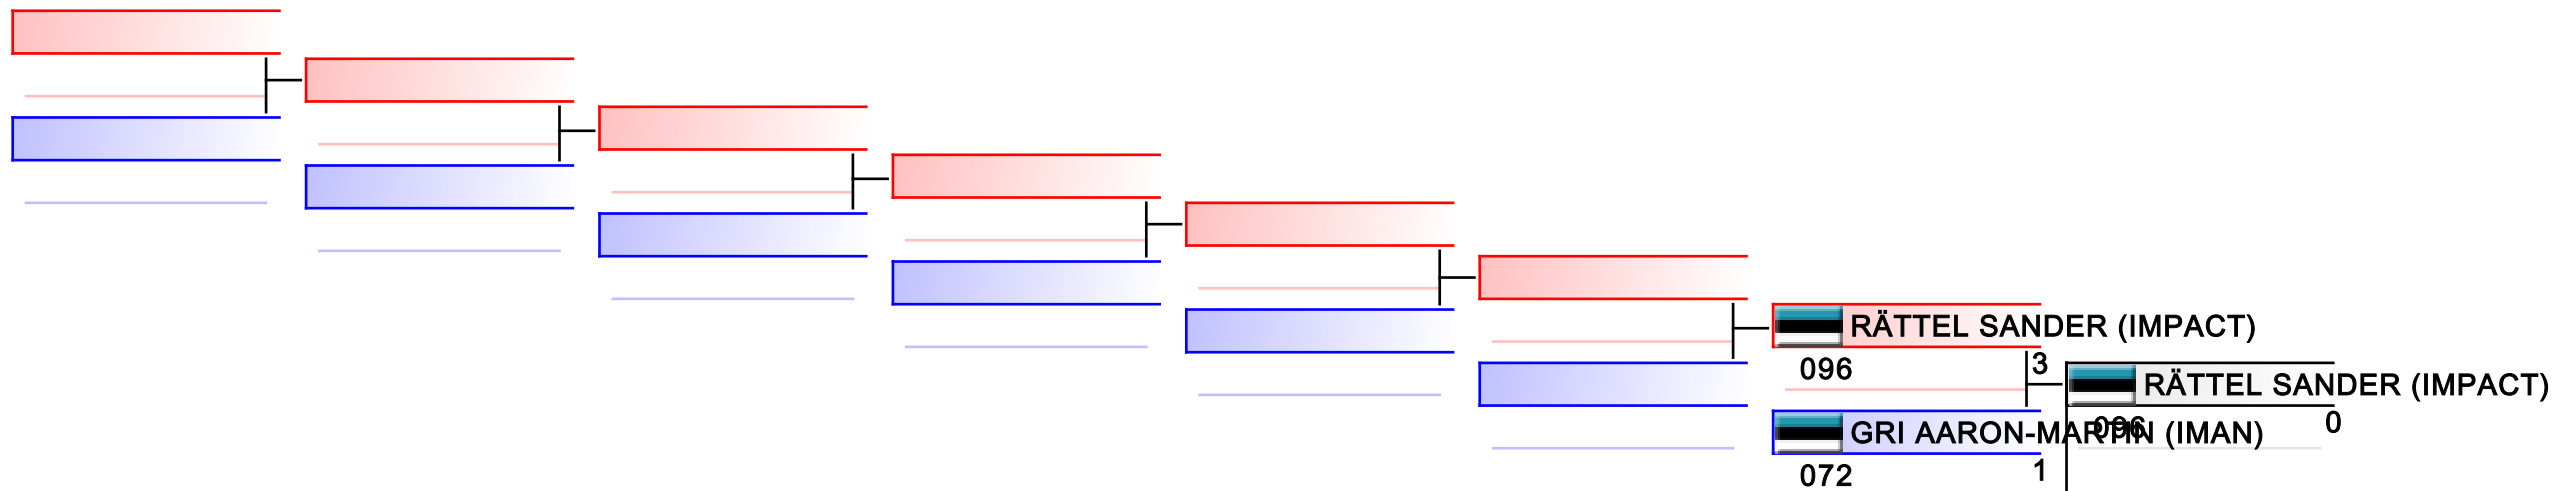

M U12 -35 kg

Corpore cup 2019

Tatami
2 13:20

Pool
1

(c)sportdata GmbH & Co KG 2000-2019(2019-09-28 17:25) -WKF Approved- v 9.8.5 build 1 License: Estonian Karate Federation (expire 2019-11-23)