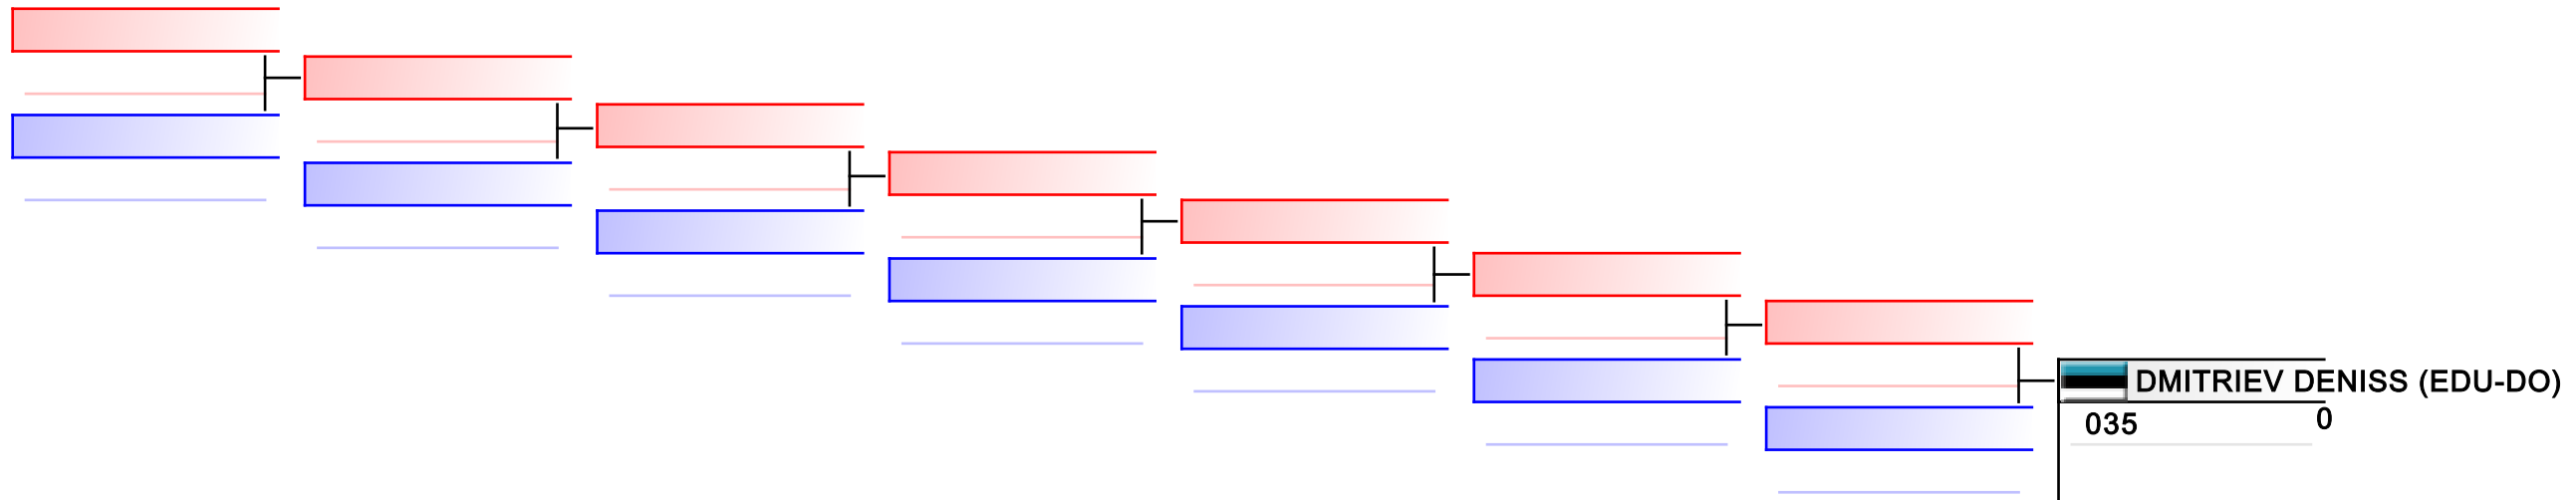

REPECHAGE: (1)

Referees: