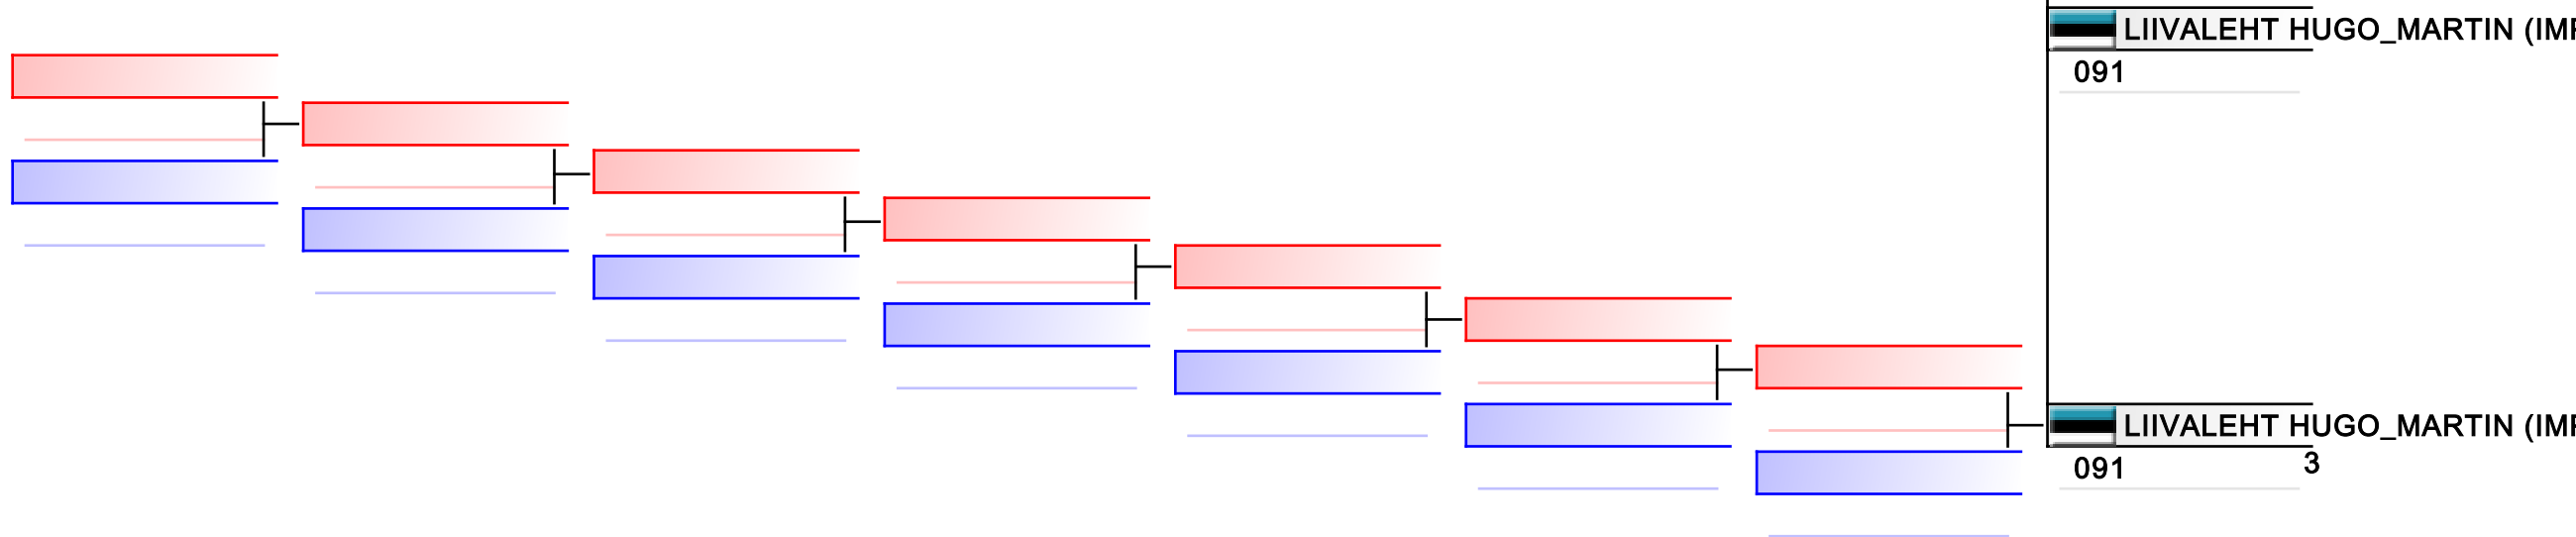

REPECHAGE: (1)