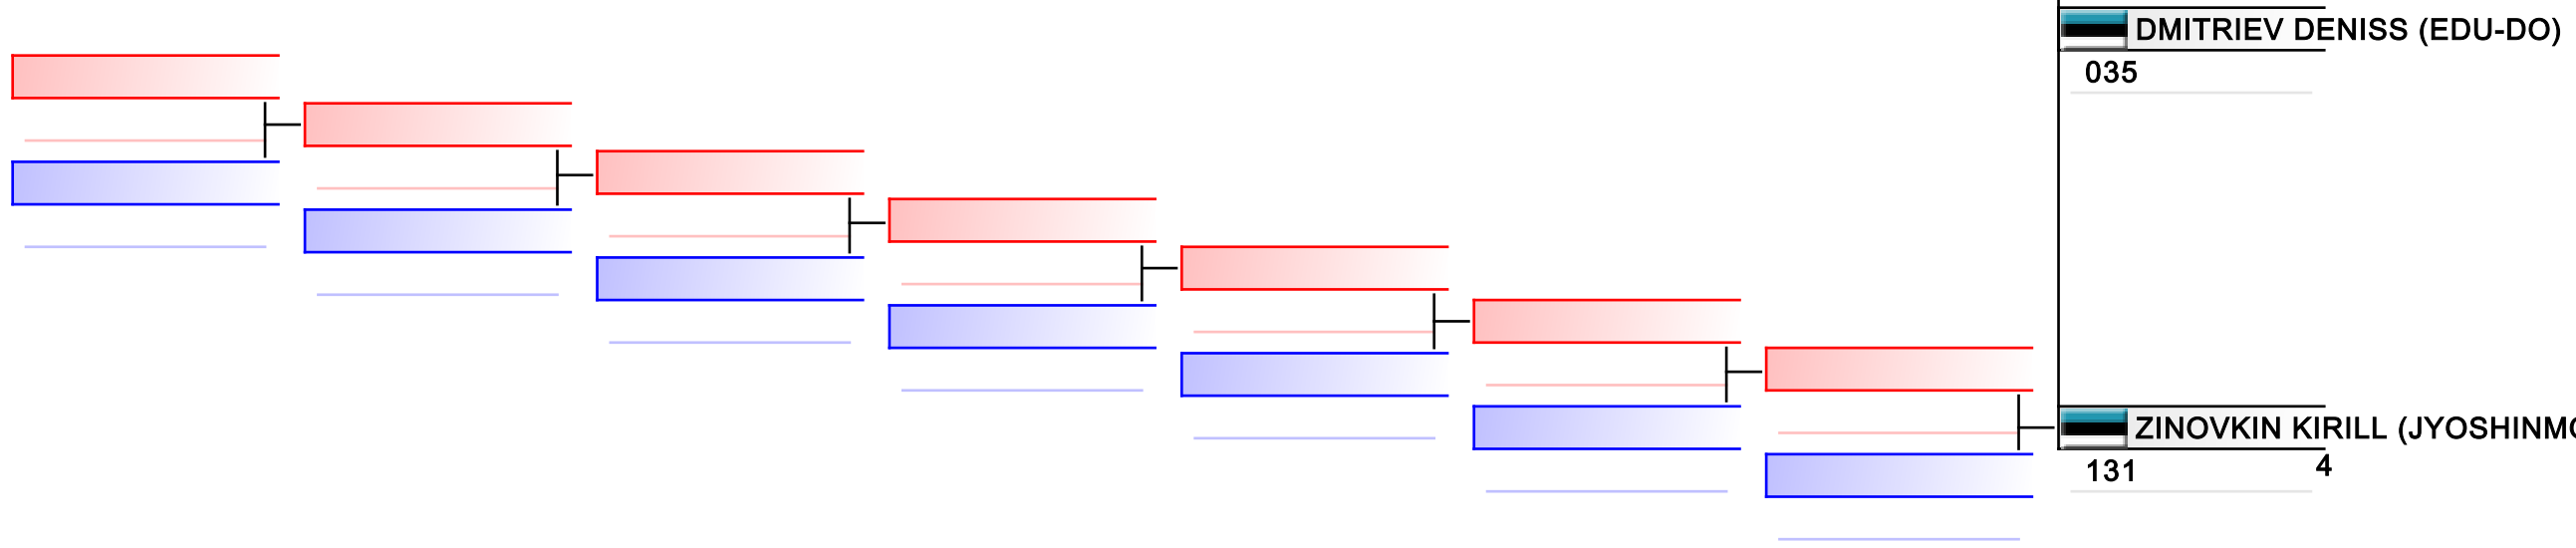

REPECHAGE: (1)