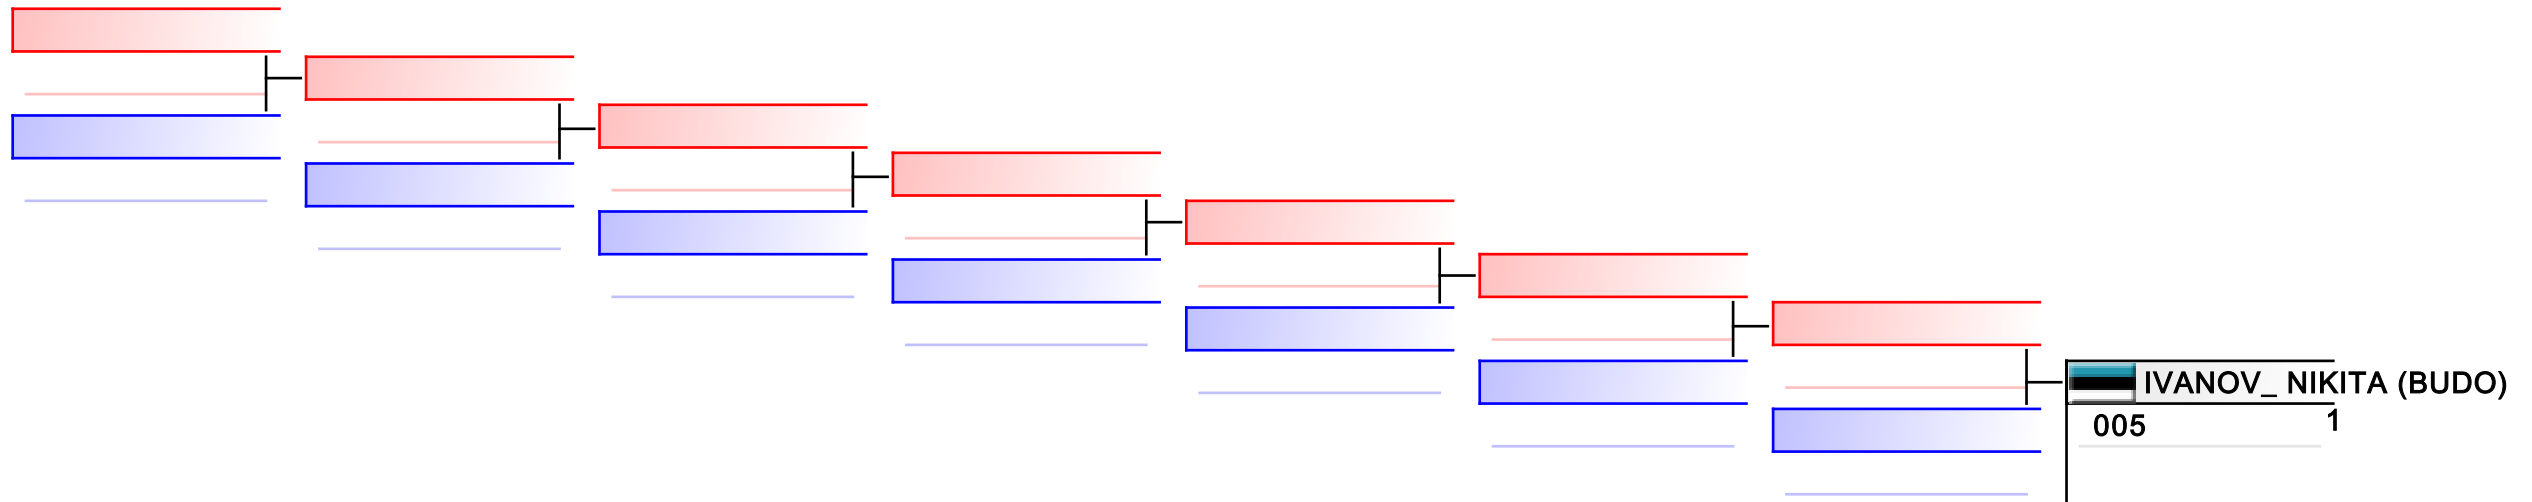

REPECHAGE: (1)

Referees:							
-----------	--	--	--	--	--	--	--

M U14 +52 kg

Corpore cup 2019

Tatami
1 15:35

Pool
1

(c)sportdata GmbH & Co KG 2000-2019(2019-09-28 17:25) -WKF Approved- v 9.8.5 build 1 License: Estonian Karate Federation (expire 2019-11-23)