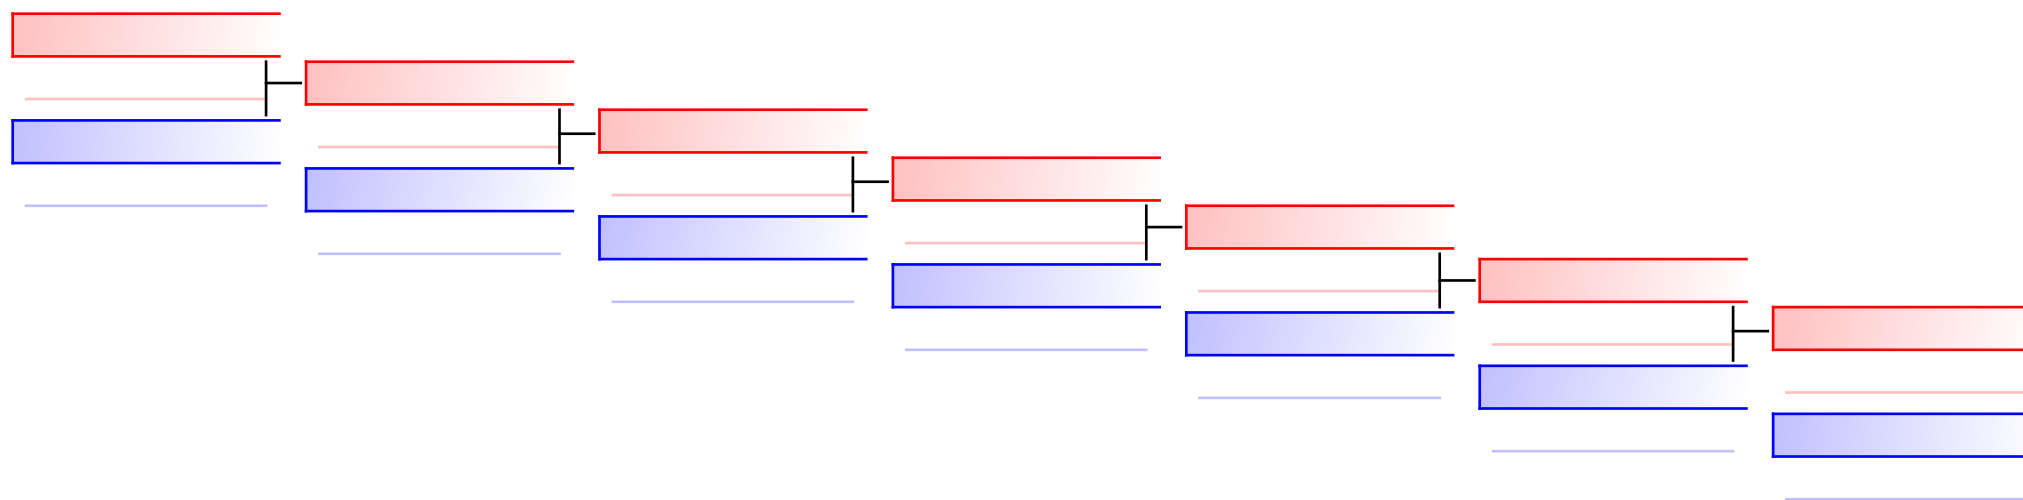

F U14 +50 kg

Corpore cup 2019

(c)sportdata GmbH & Co KG 2000-2019(2019-09-28 17:25) -WKF Approved- v 9.8.5 build 1 License: Estonian Karate Federation (expire 2019-11-23)

Tatami
1 14:40

Pool
1

REPECHAGE: (1)