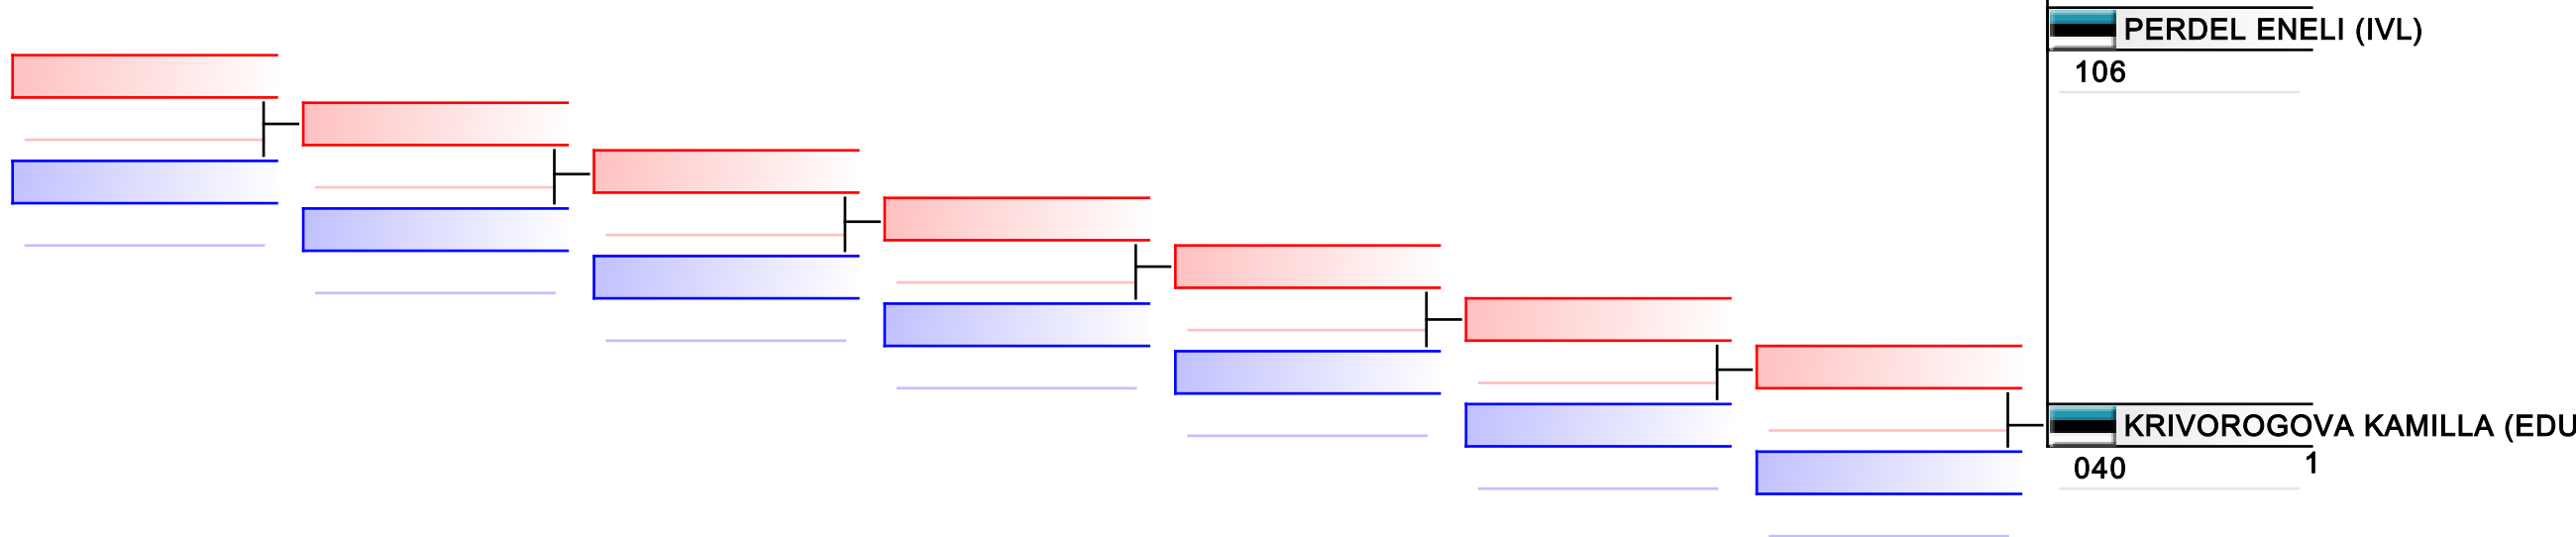

REPECHAGE: (1)