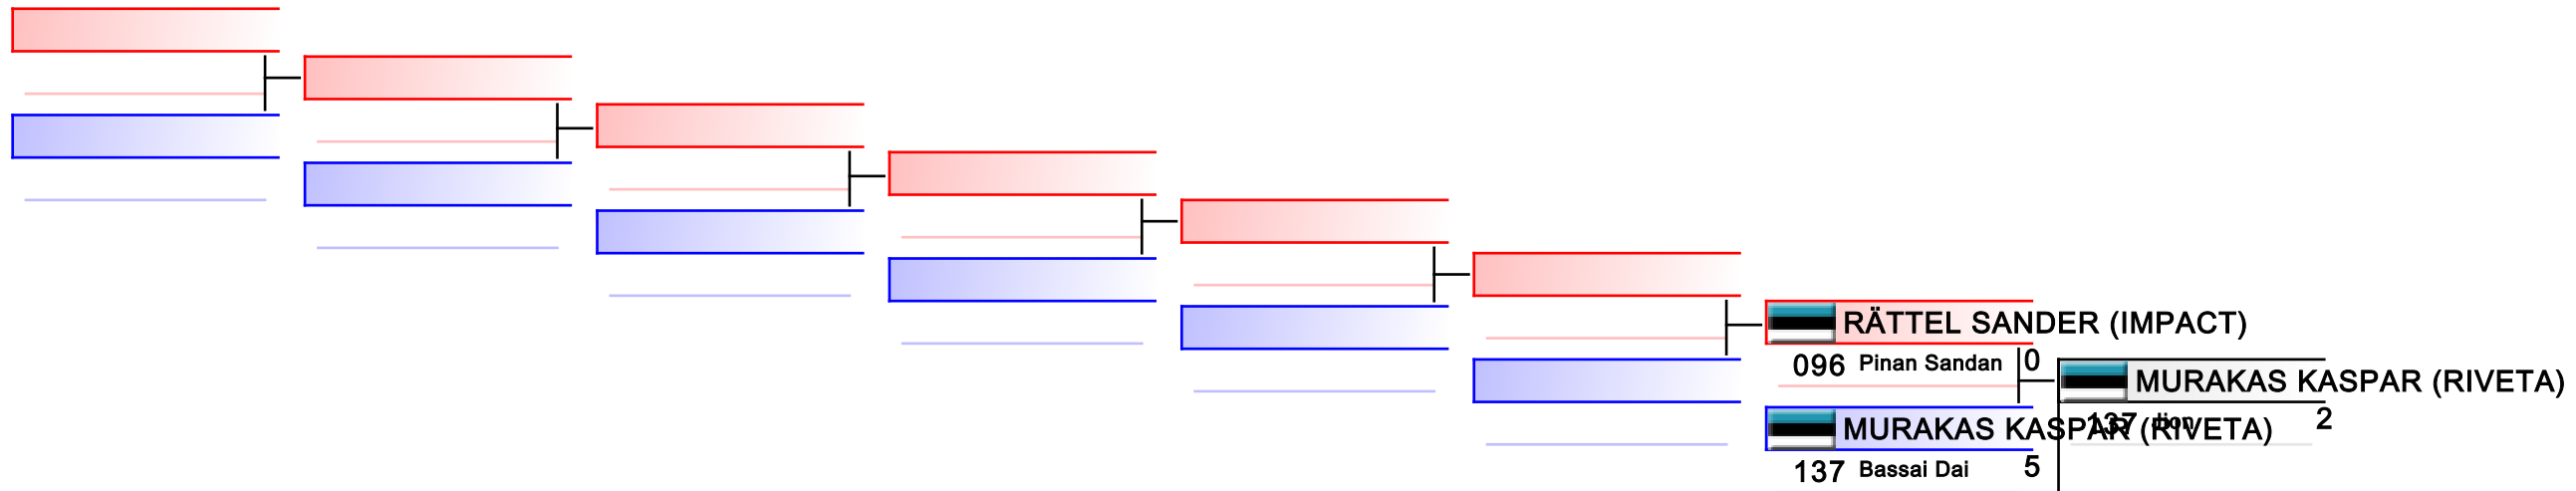

REPECHAGE: (1)

Referees:							
-----------	--	--	--	--	--	--	--

M U12 kata

Corpore cup 2019

Tatami
1 11:10

Pool
1

(c)sportdata GmbH & Co KG 2000-2019(2019-09-28 17:25) -WKF Approved- v 9.8.5 build 1 License: Estonian Karate Federation (expire 2019-11-23)