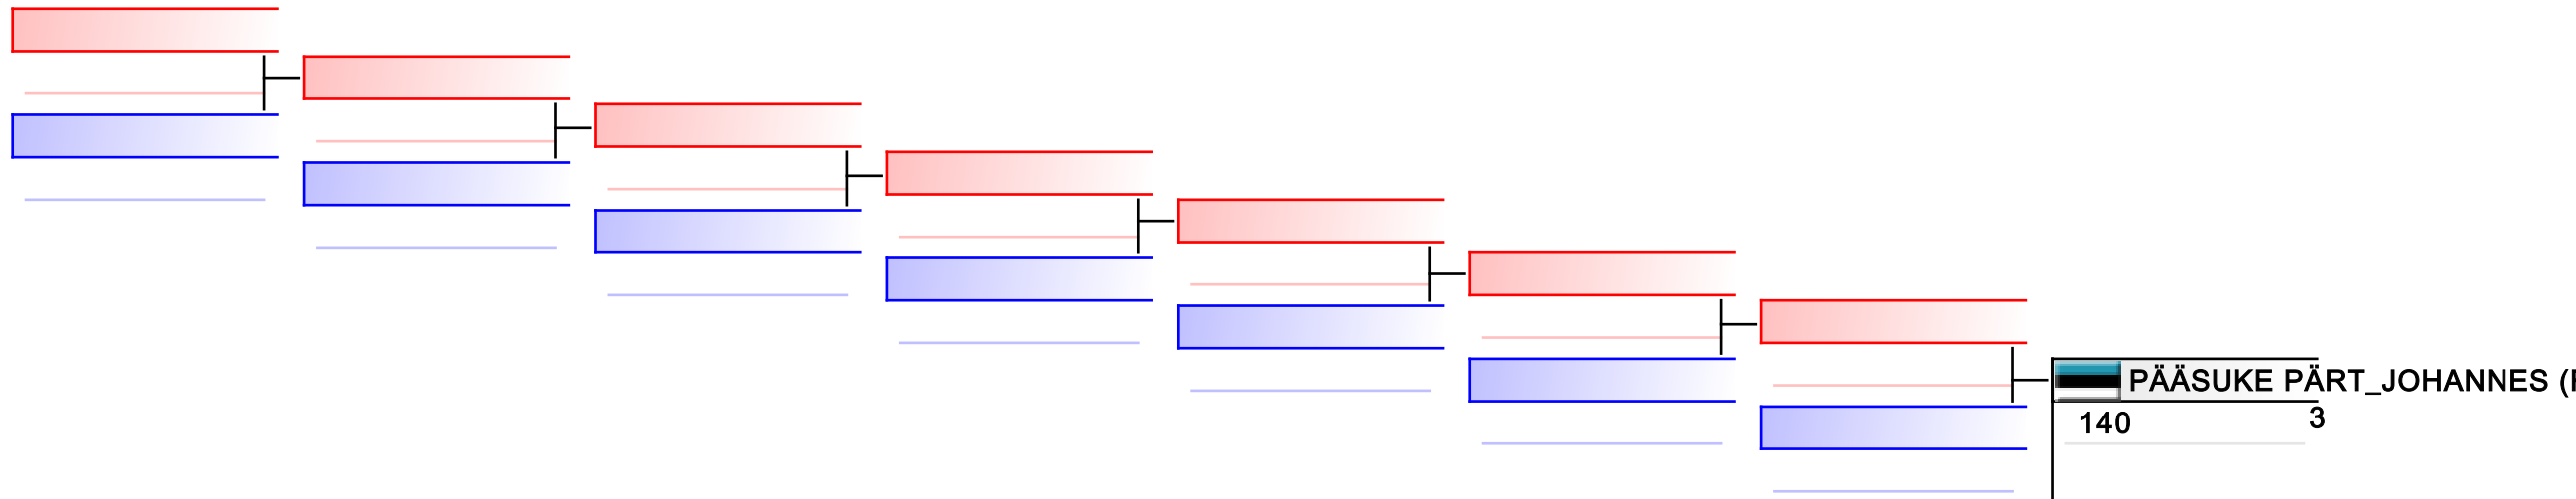

REPECHAGE: (1)

Referees:							
-----------	--	--	--	--	--	--	--

M U10 kata

Corpore cup 2019

Tatami
2 11:00

Pool
1

(c)sportdata GmbH & Co KG 2000-2019(2019-09-28 17:25) -WKF Approved- v 9.8.5 build 1 License: Estonian Karate Federation (expire 2019-11-23)