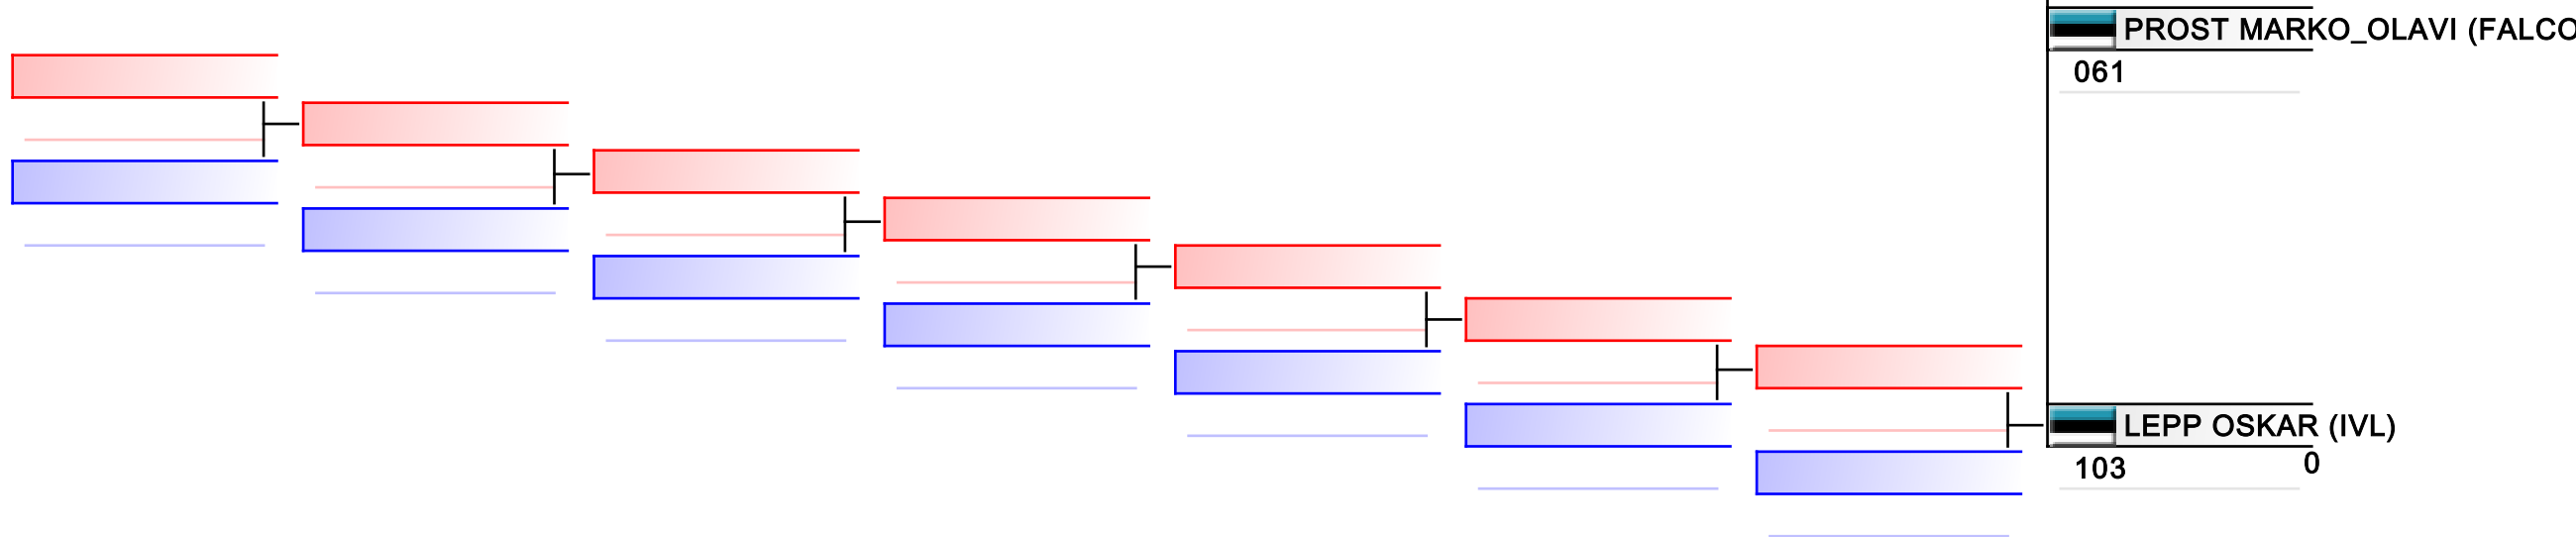

REPECHAGE: (1)