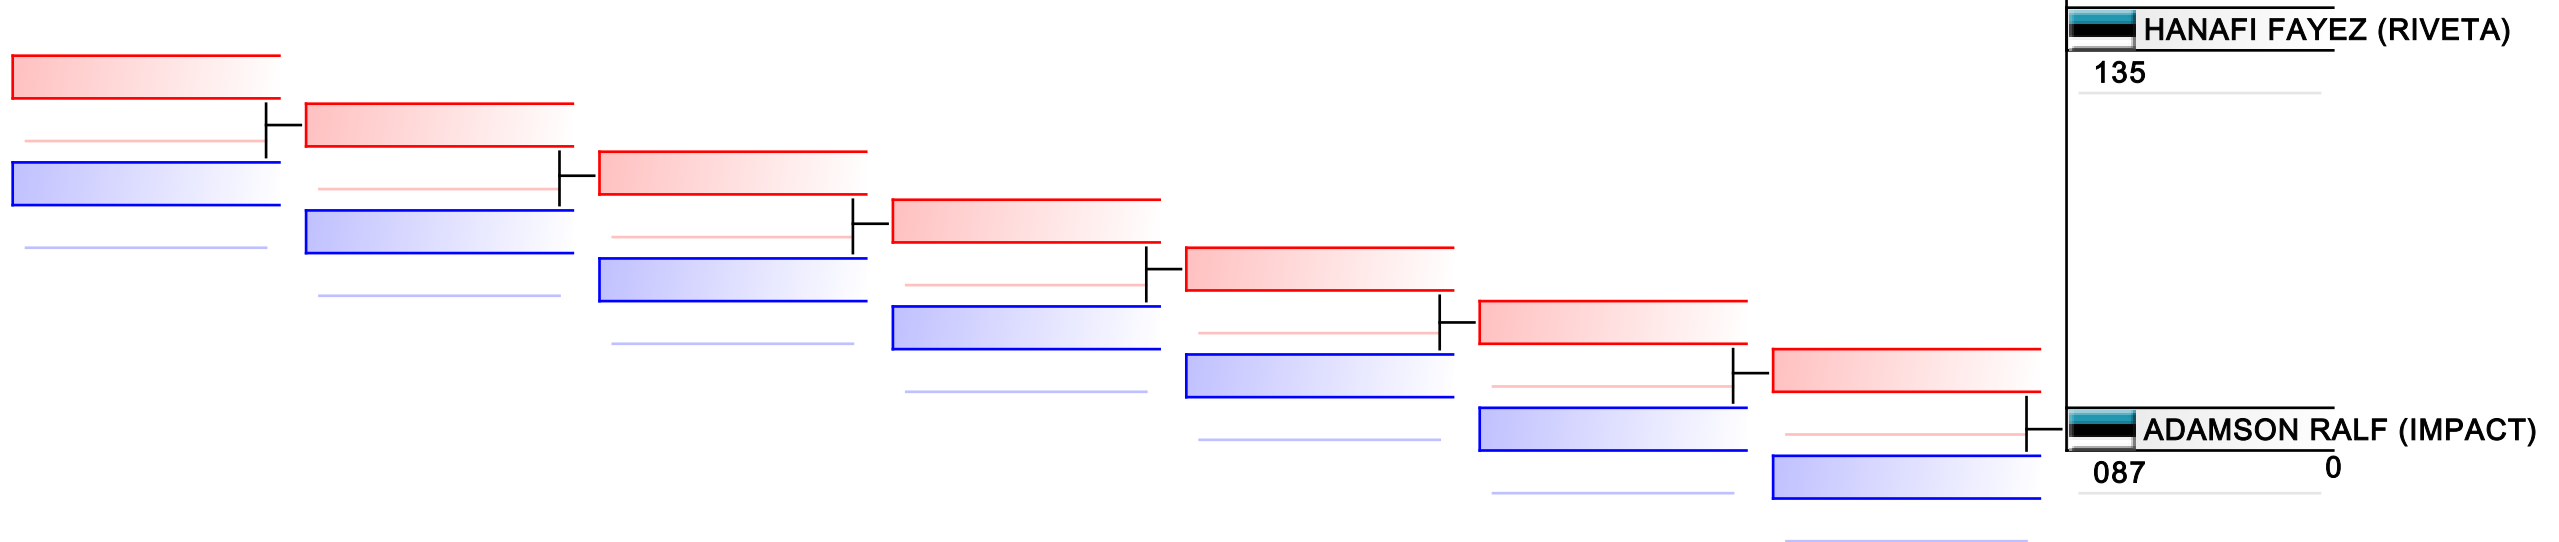

REPECHAGE: (1)