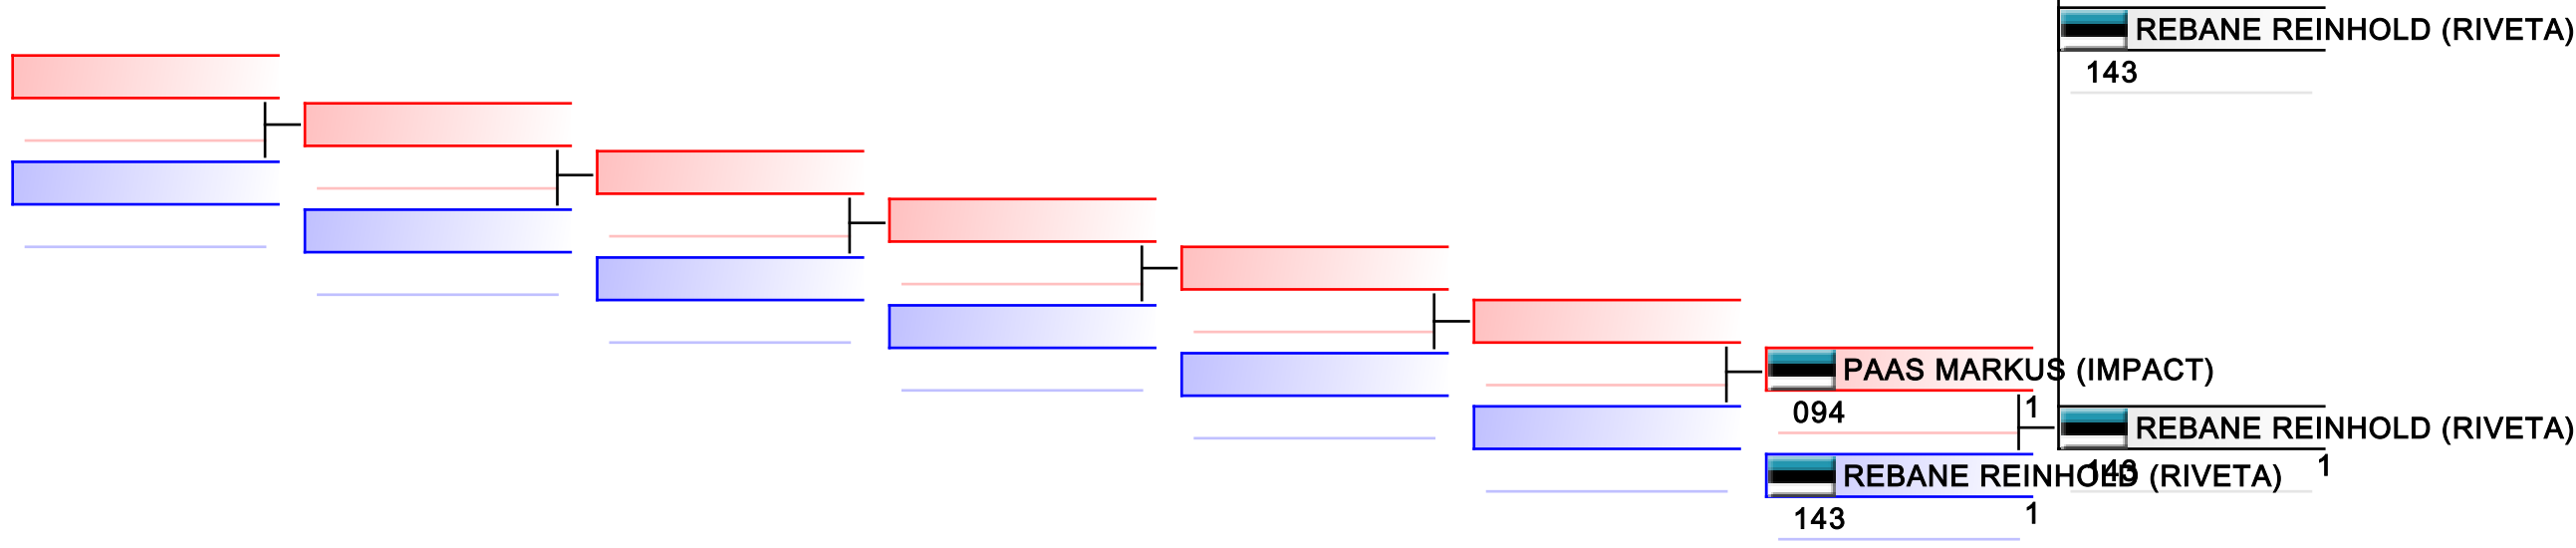

REPECHAGE: (1)