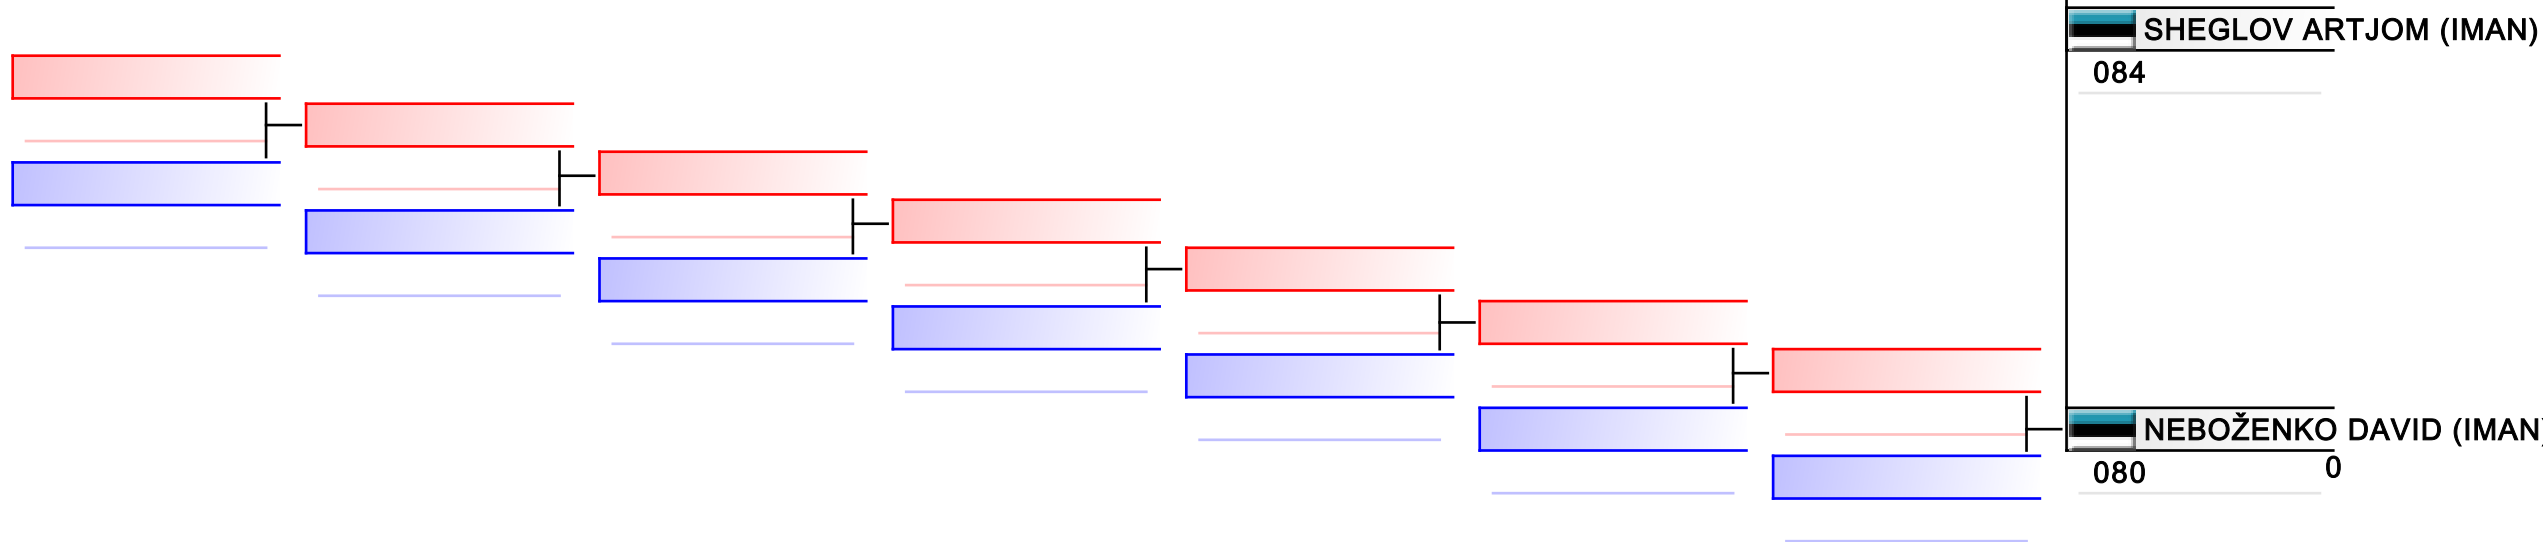

REPECHAGE: (1)