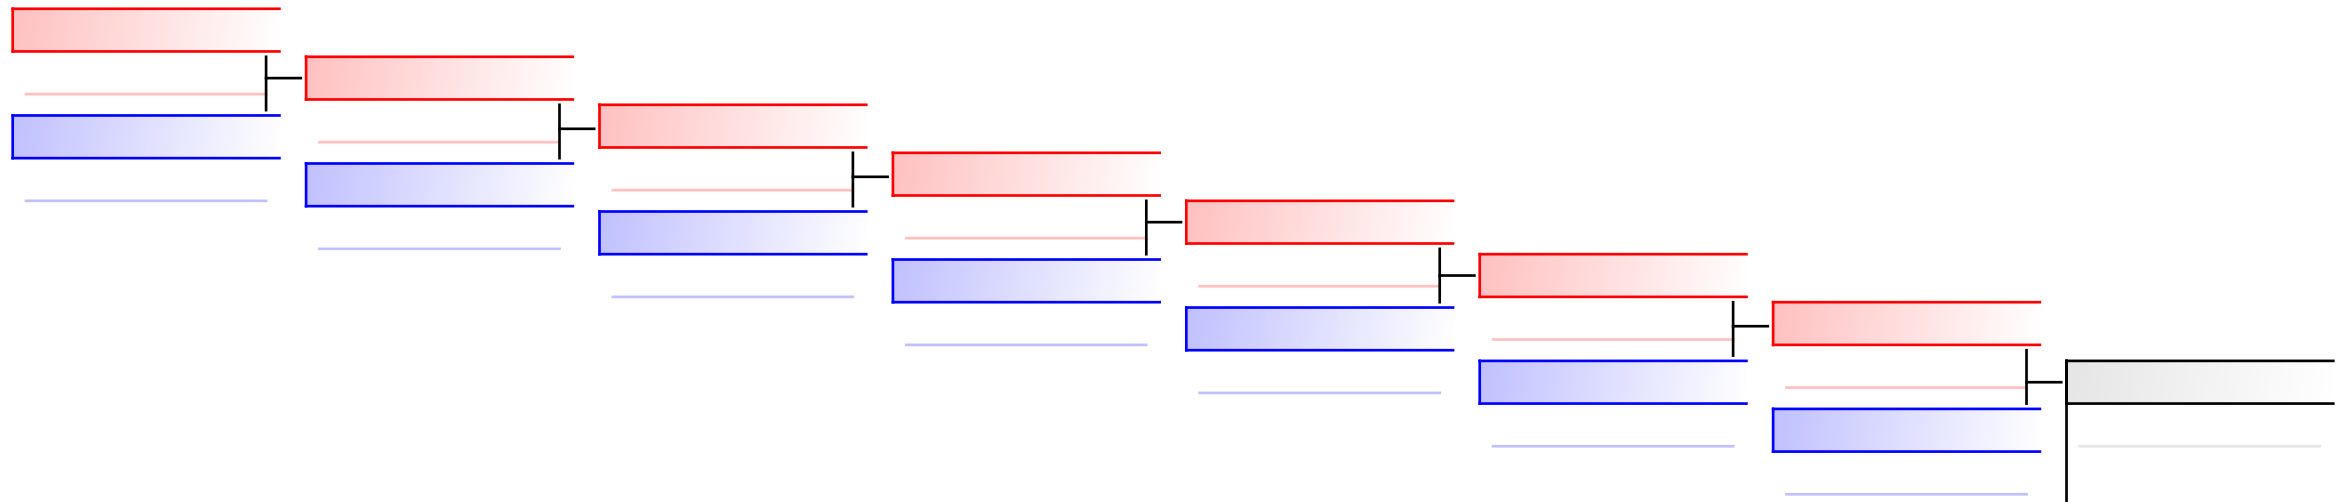

REPECHAGE: (1)

Referees: